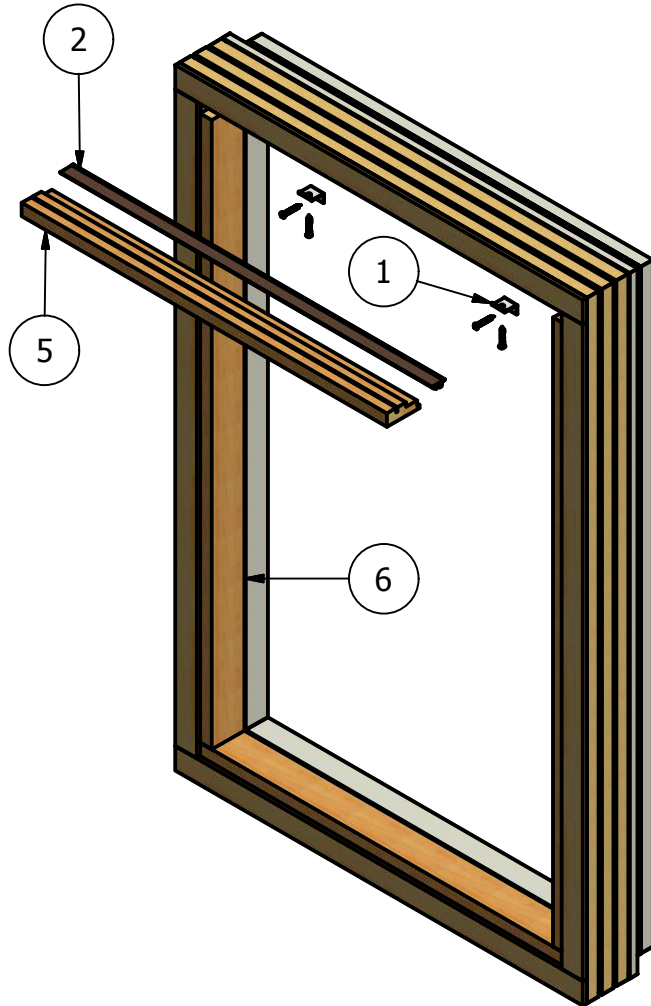

Revive Series Clad Casement (Picture) Parts Identification

FRAME
INTERIOR VIEW

SASH
INTERIOR VIEW

Revive Series

Clad Casement (Picture)

Parts Identification

Image	Item #	Description	Color / Finish / Size	Spec	Part #
	1	Stationary Connector			2380991
		Frame Stationary Connector Screws #6 x 1" Screw			550261
		Sash Stationary Connector Screws #8 x 3/4" Screw			508060
	2	Frame Weatherstrip (All Four Sides)			531106
	3	Sash Weatherstrip (Head & Sides)			2380882
	4	Stationary Shim			478081
		Installation Screw #8 x 3" (Qty.4)			8016
		Frame Expander (Head, Sill, & Jambs) (Qty.1)	Sill Angle 0-7 Sill Angle 8+		480027 480019
 Not Shown on Assembly Dwg		Spline			531301

Revive Series Clad Casement (Picture) Parts Identification

Image	Item #	Description	Color / Finish / Size	Spec	Part #
	5	Head & Sill Stop	10' Pine Lineal 4'-8' Alder Lineal 8'-12' Fir Lineal		2700016 2700016-A 2700016-F
			*For sizes not listed, contact your inside sales representative.		
	6	Side Stop	10' Pine Lineal 4'-8' Alder Lineal 8'-12' Fir Lineal		2700016 2700016-A 2700016-F
			*For sizes not listed, contact your inside sales representative.		
	7	Glass Stop	8' Pine Lineal 8' Alder Lineal 8' Fir Lineal		2922300 2922300-A 2922300-F
		Glass Stop Tape 1/16" x 5/16" Single Sided	Black - 3800' Spool		390520
		Glazing Tape 1/16" x 5/16" Double Faced	Black - 216' Roll		2381410
Not Shown on Assembly Dwg					
	8	Inside Frame Cover	9' Fir Lineal 9' Alder Lineal 14' Pine Lineal		291071-F 291071-A 291071
Not Shown on Assembly Dwg					
	9	Coil Stock 0.019" x 24" x 50' Roll	Bronze / Linen White / Clay Black / Tan		420080 420081 420082
Not Shown on Assembly Dwg					