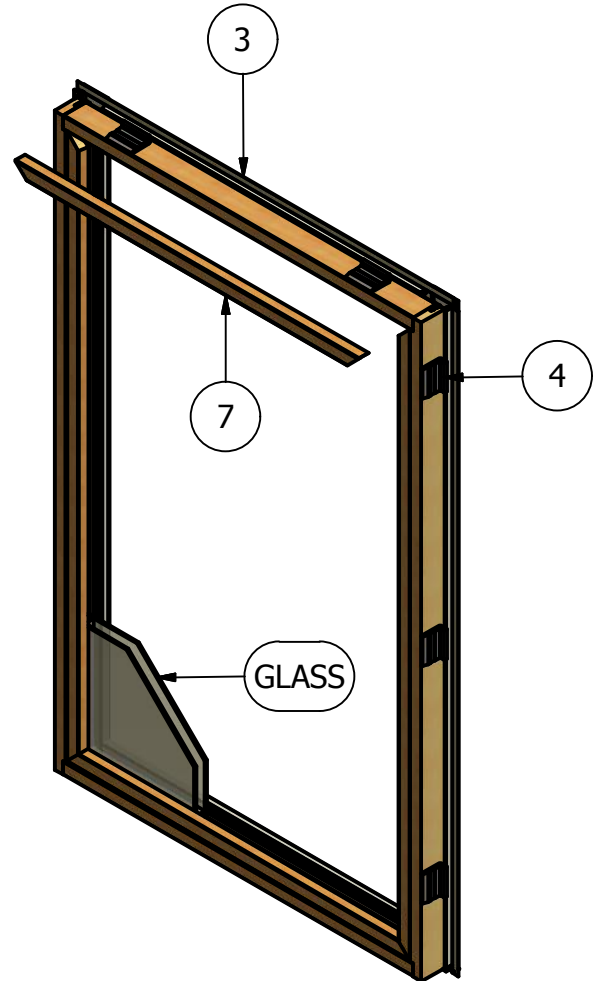

Revive Series Clad Casement (Picture) Parts Identification

FRAME
INTERIOR VIEW

SASH
INTERIOR VIEW

Revive Series

Clad Casement (Picture)

Parts Identification

Image	Item #	Description	Color / Finish / Size	Spec	Part #
	1	Stationary Connector			2380991
		Frame Stationary Connector Screws #6 x 1" Screw			550261
		Sash Stationary Connector Screws #8 x 3/4" Screw			508060
	2	Frame Weatherstrip (All Four Sides)			531106
	3	Sash Weatherstrip (Head & Sides)			2380882
	4	Stationary Shim			478081
		Installation Screw #8 x 3" (Qty.4)			8016
		Frame Expander (Head, Sill, & Jambs) (Qty.1)	Sill Angle 0-7 Sill Angle 8+		480027 480019
 Not Shown on Assembly Dwg		Spline			531301

Revive Series Clad Casement (Picture) Parts Identification

Image	Item #	Description	Color / Finish / Size	Spec	Part #
	5	Head & Sill Stop	10' Pine Lineal 4'-8' Alder Lineal 8'-12' Fir Lineal		2700016 2700016-A 2700016-F
			*For sizes not listed, contact your inside sales representative.		
	6	Side Stop	10' Pine Lineal 4'-8' Alder Lineal 8'-12' Fir Lineal		2700016 2700016-A 2700016-F
			*For sizes not listed, contact your inside sales representative.		
	7	Glass Stop	8' Pine Lineal 8' Alder Lineal 8' Fir Lineal		2922300 2922300-A 2922300-F
		Glass Stop Tape 1/16" x 5/16" Single Sided	Black - 3800' Spool		390520
		Glazing Tape 1/16" x 5/16" Double Faced	Black - 216' Roll		2381410
Not Shown on Assembly Dwg					
	8	Inside Frame Cover	9' Fir Lineal 9' Alder Lineal 14' Pine Lineal		291071-F 291071-A 291071
Not Shown on Assembly Dwg					
	9	Coil Stock 0.019" x 24" x 50' Roll	Bronze / Linen White / Clay Black / Tan		420080 420081 420082
Not Shown on Assembly Dwg					