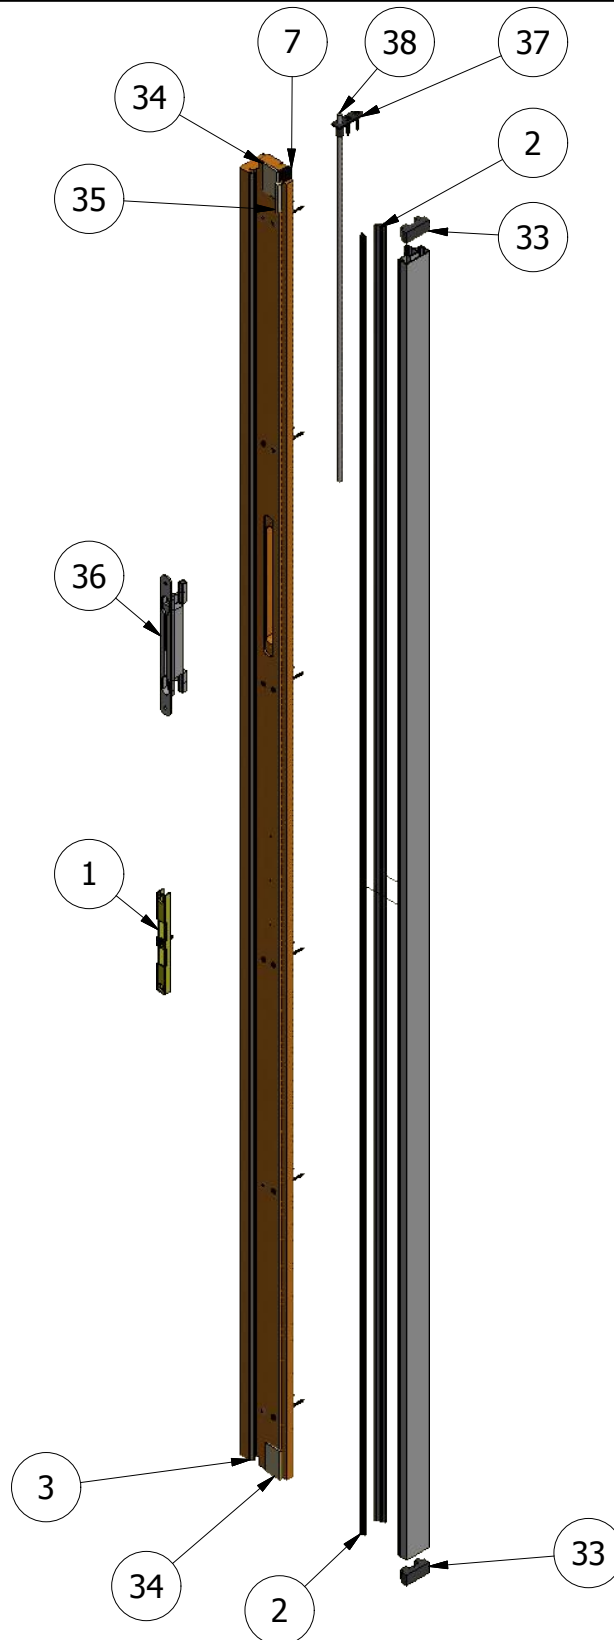

Legend HBR Series

Sliding Patio Door (Stat-Active - 2 and 4 Panel)

Parts Identification

QUAD ASTRAGAL

Legend HBR Series

Sliding Patio Door (Stat-Active - 2 and 4 Panel)

Parts Identification

Image	Item #	Description	Color / Finish / Size	Spec	Old	New SAP
	1	Keeper (April '07 - Current) Keeper Screws #10 x 1 1/4" Screw (Qty.3)	Standard Seacoast Standard Seacoast		2480053 2480056 508105 518105	10054771 10055183 10056200 10056222
	2	Active Jamb / Head Cover / Astragal Weatherstrip	Bronze Beige	10' 10'	2384182 2384183	10120536 10120537
	3	Interior Frame / Astragal Weatherstrip			Beige 2384105 Black 2384177	Beige 10055870 Black
	4	Setting Block Dust Pad			2384131	10054937
	5	Sill Dust Pad			2384130	10055880
	6	Upper Frame / Astragal Dust Pad			2384133	10055881
	7	Setting Block	Grey Grey Grey Brown Brown Brown	2-6 3-0 4-0 2-6 3-0 4-0	2384704 2384708 2384712 2384705 2384709 2384713	10055908 10055909 10055910 10055004 10055388 10055134
	8	Setting Block Weep Cover	Grey Brown		2384140 2384141	10055376 10055884
	9	Setting Block End Cap (LH Shown)	Grey Grey Brown Brown	LH RH LH RH	2384750 2384753 2384751 2384754	10055918 10055919 10055136 10055394