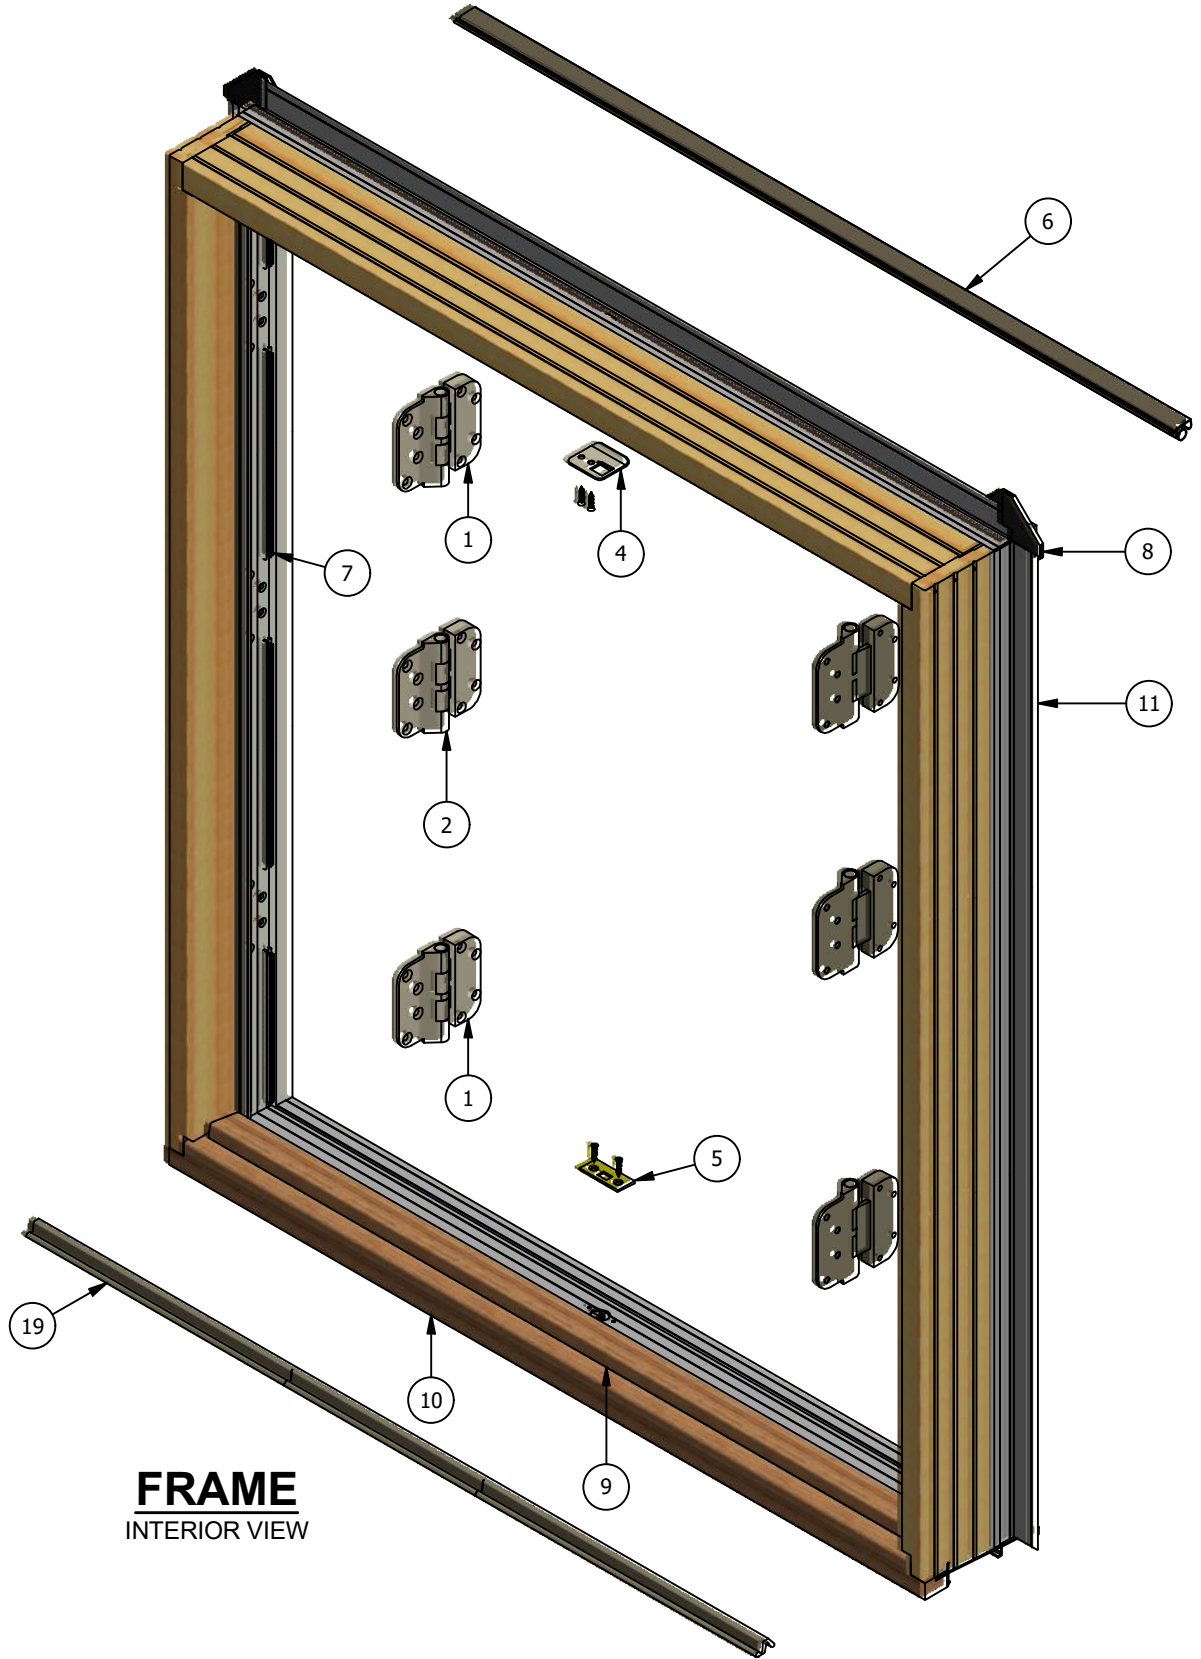

Pinnacle Series

Clad Outswing Patio Door (Bi-Hinge)

Parts Identification

FRAME
INTERIOR VIEW

Pinnacle Series

Clad Outswing Patio Door (Bi-Hinge)

Parts Identification

SECONDARY ACTIVE
PANEL
INTERIOR VIEW

Adjustable Hinge Notes:

- Door heights less than 8-0 require 2 guide hinges and 1 set hinge. Door heights above 8-0 require 3 guide hinges and 1 set hinge.
- Handing is determined by which side of the panel the hinges are mounted as viewed from the exterior.
- Doors manufactured prior to Jan, 2010 have a different style of adjustable hinge. The hinges above will fit into the existing routes, however, they will look slightly different. To maintain a consistent look, replace all hinges at once.