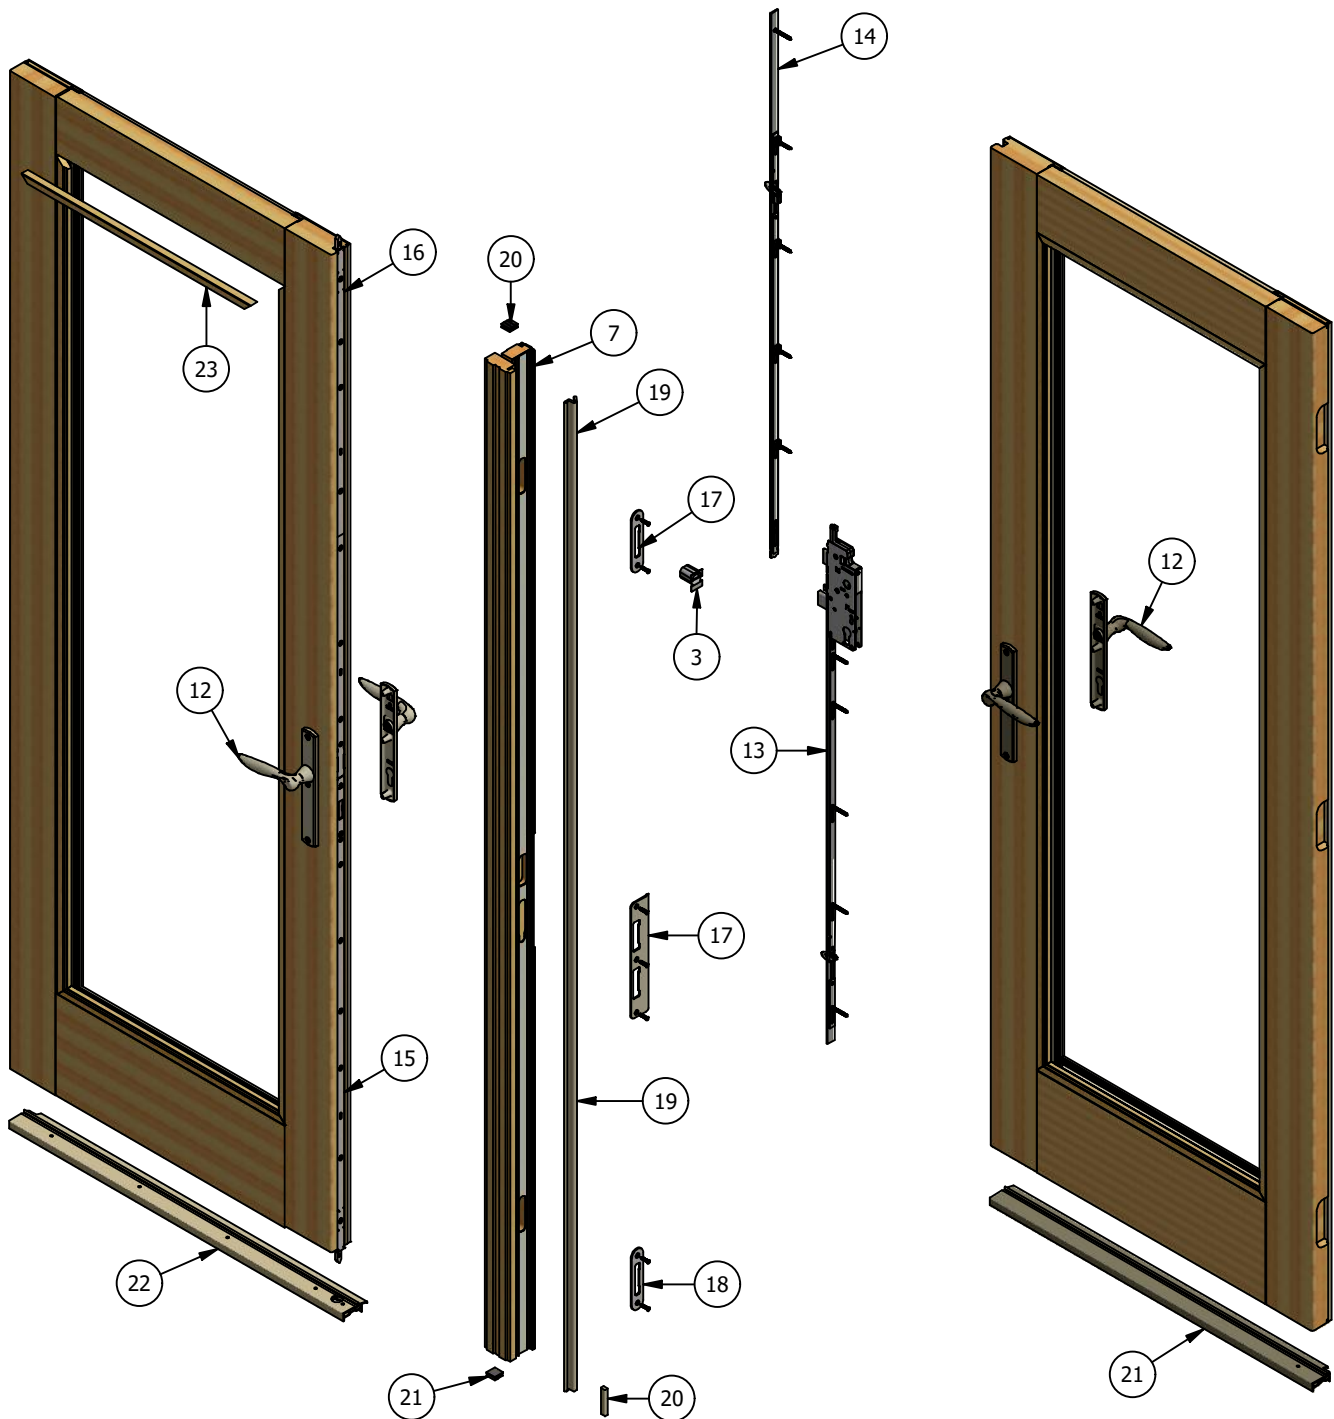

Pinnacle Series

Clad Outswing Patio Door (Bi-Hinge)

Parts Identification

FRAME
INTERIOR VIEW

Pinnacle Series

Clad Outswing Patio Door (Bi-Hinge)

Parts Identification

SECONDARY ACTIVE
PANEL
INTERIOR VIEW

Adjustable Hinge Notes:

- Door heights less than 8-0 require 2 guide hinges and 1 set hinge. Door heights above 8-0 require 3 guide hinges and 1 set hinge.
- Handing is determined by which side of the panel the hinges are mounted as viewed from the exterior.
- Doors manufactured prior to Jan, 2010 have a different style of adjustable hinge. The hinges above will fit into the existing routes, however, they will look slightly different. To maintain a consistent look, replace all hinges at once.