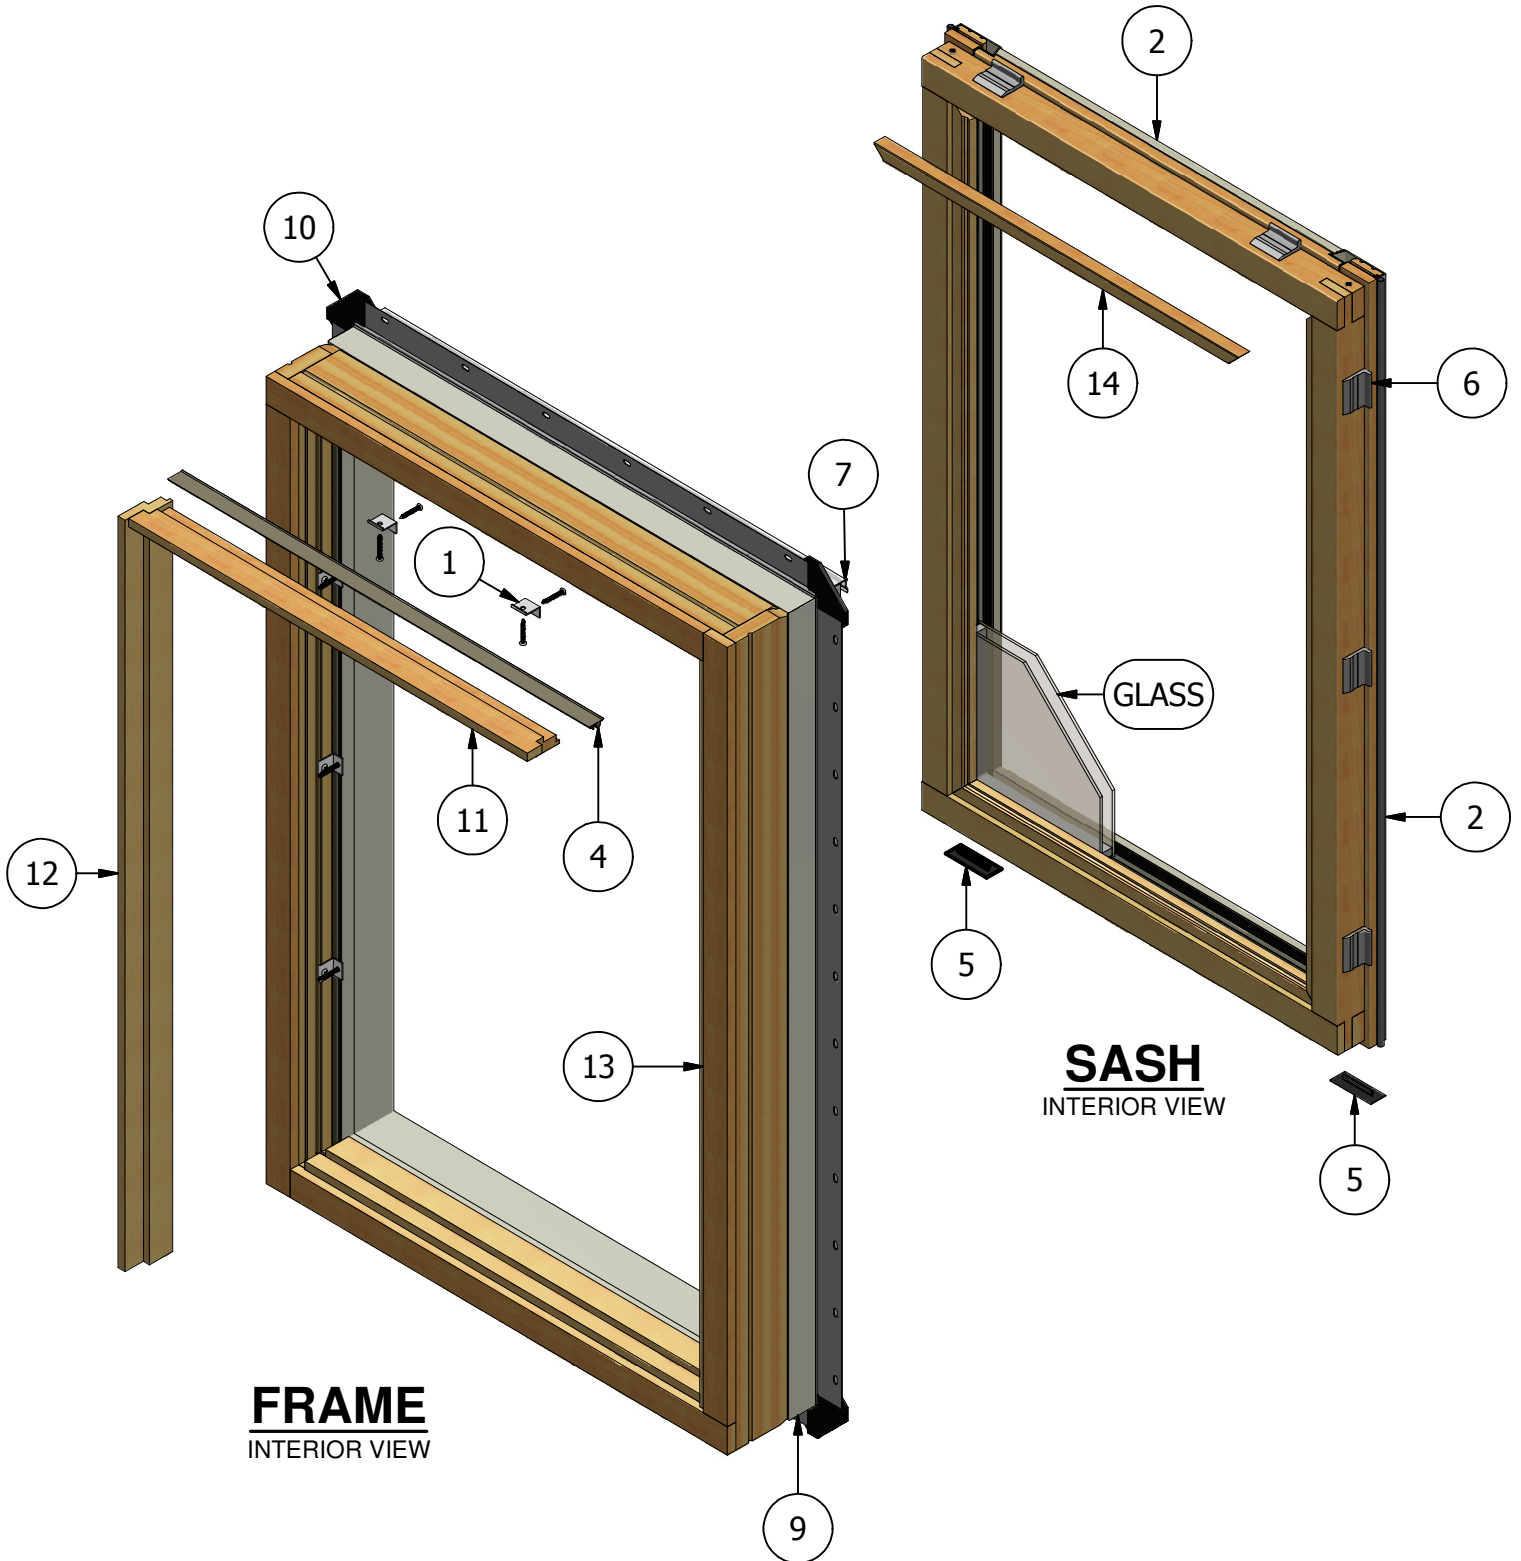

Pinnacle Select Series Clad Casement (Picture) Parts Identification

Pinnacle Select Series Clad Casement (Picture) Parts Identification

Image	Item #	Description	Color / Finish / Size	Spec	Old	New SAP
	1	Stationary Connector Frame Stationary Connector Screws #6 x 1" Screw Sash Stationary Connector Screws #8 x 3/4" Screw			2380991 550261 508060	10053220 10053278 10053262
	2	Top Sash Weatherstrip	Black - 8' Lineal		2388894	10056048
	3	Bulb Weatherstrip (Sides)			531024	10055551
	4	Frame Weatherstrip (All Four Sides)			531106	10115706
	5	Sash Bottom Cover	Black		2388889	10056047
	6	Stationary Shim			478081	10053255
	7	Clear Drip Cap	14' Lineal Length		471005	10053169
	8	Side Nail Fin	14' Lineal Length		460015	10053253
	9	Sill Nail Fin	14' Lineal Length		460020	10053126
	10	Nail Fin Gasket	4 per Sheet		490013	10053171