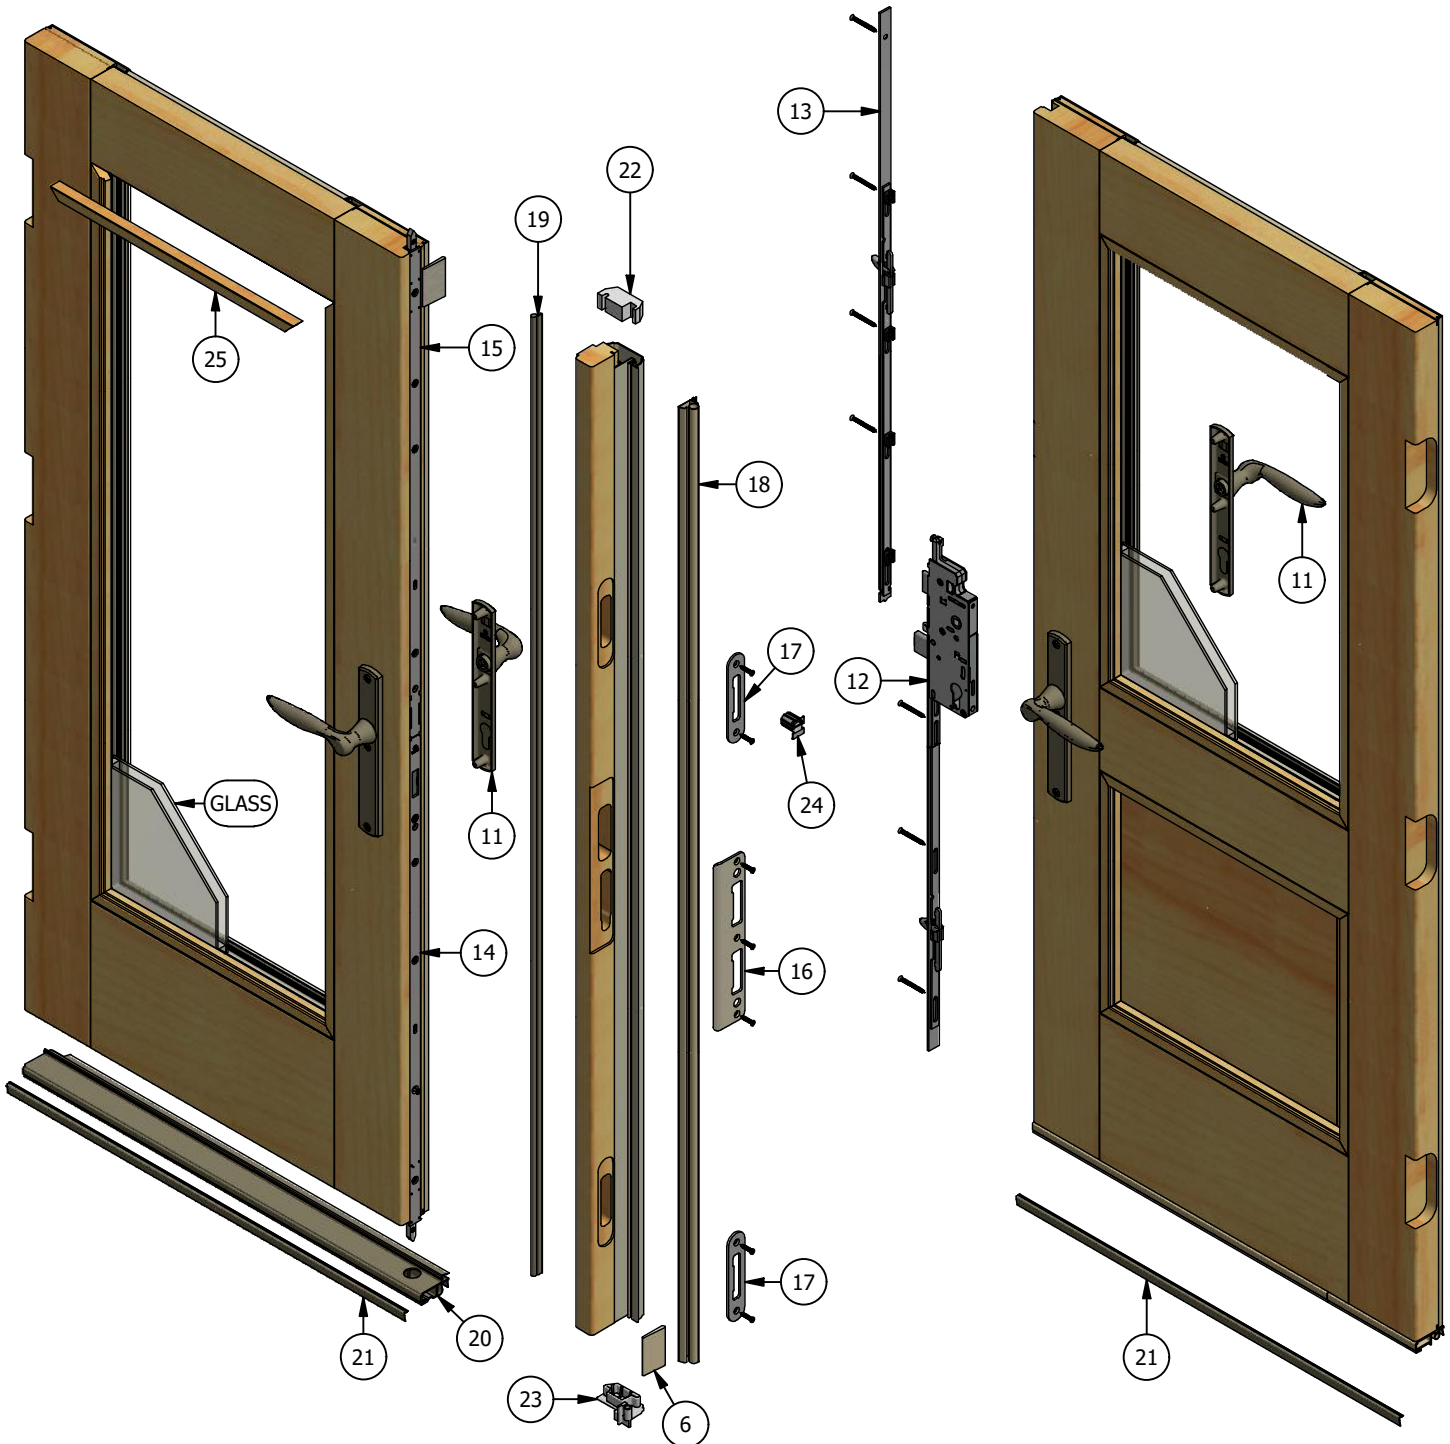

Pinnacle Series

Clad Inswing Patio Door (Bi-Hinge)

Parts Identification

SECONDARY ACTIVE
PANEL
INTERIOR VIEW

ACTIVE PANEL
INTERIOR VIEW
(PANEL OPTION SHOWN)