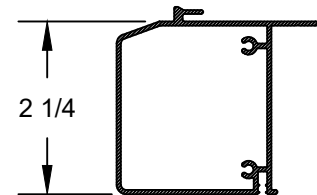

3 1/2" CLAD FLAT CASING

LINEAL LENGTH - 17'  
MILL FINISH

3/8" CLAD BRICKMOULD  
SUBSILL EXTRUSION

LINEAL LENGTHS: 14'

1 1/4" CLAD SUBSILL EXTRUSION

LINEAL LENGTH - 14'  
MILL FINISH

2 1/4" CLAD SUBSILL EXTRUSION