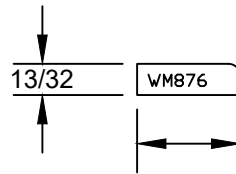

PINE
WHITE PRIMER
PURE WHITE
BLACK
BLACK PRIMER
GRAY
LINEAL LENGTHS: 12'