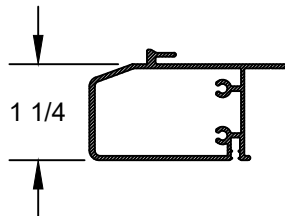

1 1/4" CLAD SUBSILL EXTRUSION

LINEAL LENGTH - 14'
MILL FINISH