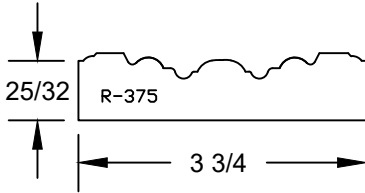

Pinnacle Series

ACCESSORIES

INTERIOR TRIM PARTS

PINE
WHITE PRIMER
PURE WHITE
BLACK
BLACK PRIMER
GRAY
LINEAL LENGTHS: 12'