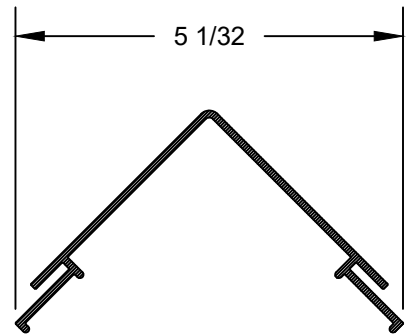

### LINEAL METAL & VINYL PARTS

CLAD 12° OUTSIDE MULL  
LINEAL LENGTHS: 14'

CLAD BRICKMOULD FILLER STRIP  
LINEAL LENGTH: 12'

30° OUTSIDE MULL  
LINEAL LENGTHS: 14'

45° OUTSIDE MULL  
LINEAL LENGTHS: 14'

90° OUTSIDE MULL  
LINEAL LENGTHS: 14'

NAIL FIN (HINGED)  
LINEAL LENGTH: 14'

NAIL FIN (NON HINGED)  
LINEAL LENGTH: 14'

RIGID ALUMINUM NAIL FIN  
LINEAL LENGTH: 14'

VINYL DRIP CAP (HINGED)  
LINEAL LENGTH: 14'

RIGID DRIP CAP  
Lineal LENGTH: 16'