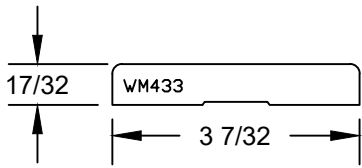

Pinnacle Series

ACCESSORIES

INTERIOR TRIM PARTS

PINE
WHITE PRIMER
PURE WHITE
BLACK
BLACK PRIMER
GRAY
LINEAL LENGTHS: 12'