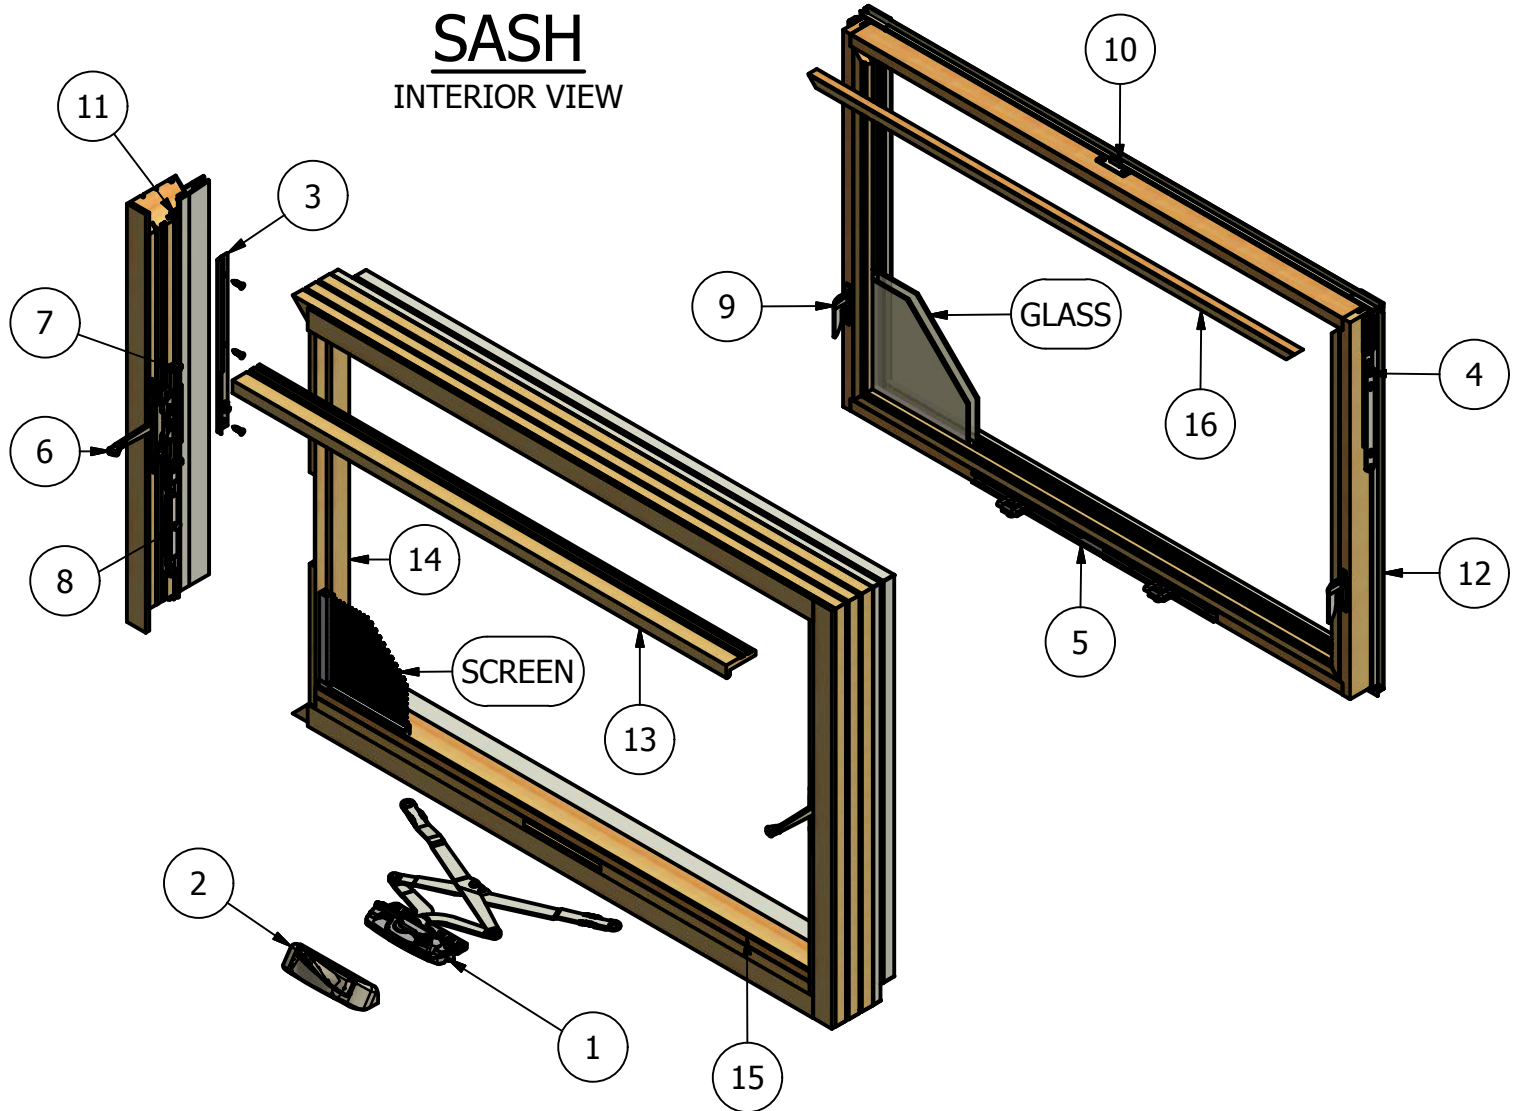

# Revive Series Clad Casement (Awning) Parts Identification

**FRAME**  
INTERIOR VIEW

# Revive Series Clad Casement (Awning) Parts Identification

Image	Item #	Description	Color / Finish / Size	Spec	Old	New SAP
	1	Operator	Standard Seacoast		542029 542136	10053406 10053107
		Operator Screws #8 x 7/8" Screw (Qty.4)	Standard Seacoast		508150 518150	10053396 10053400
		Operator Clip			31879	10055199
	2	Traditional Crank Handle & Crank Cover	Matte Black (After 10/7/16) Black (10/7/16 & Prior) Bronze Champagne Brass Satin Nickel White Oil Rubbed Bronze Faux Bronze		553015 552015 552014 552013 552018 552017 552012 552016 552019	10117053 10055570 10117040 10117048 10117050 10117037 10117033 10117049 10117041
 <p>Not Shown on Assembly Dwg</p>		Contemporary Crank Handle & Crank Cover	White Champagne Bronze Black Oil Rubbed Bronze Satin Nickel Brass Faux Bronze	LH LH LH LH LH LH LH LH	556012 556013 556014 556015 556016 556017 556018 556019	10117072 10117073 10117074 10117075 10117076 10117077 10117078 10117079