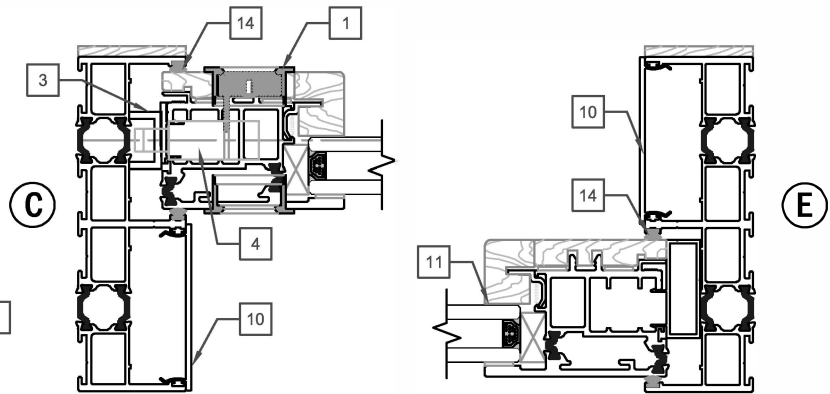

PINNACLE SELECT MULTISLIDE (Wood Interior)

PART LIST

PINNACLE SELECT MULTISLIDE (Wood Interior)

PART LIST

IMAGE	ITEM #	DESCRIPTION	TYPE	OLD	NEW SAP
	1	TEV 500 (PRIMARY PANEL)	BLACK BRONZE WHITE SATIN CRHOME	48044 48045 48046 48047	10120621 10120622 10120623 10120624
		TEV 500 HANDLE (SECONDARY PANEL)	BLACK BRONZE WHITE SATIN CRHOME	48048 48049 48050 48051	10120625 10120626 10120627 10120628
	3	TEV 500 ADJUSTABLE KEEPER	STAINLESS STEEL	48052	10120629
	4	TEV 500 LOCKING MECHANISM	2 POINT LOCK	48053	10120630
	5	WHEEL DUAL WHEEL QUAD WHEEL (50 SQ. FT. & UP)	GRAY BLACK	48054 48055	10120631 10120632
	6	INTERLOCK BOTTOM CAP RIGHT STACK (EXTERIOR VIEW)	BLACK	48056	10120633
	7	INTERLOCK TOP CAP RIGHT STACK (EXTERIOR VIEW)	BLACK	48057	10120634
	8	INTERLOCK BOTTOM CAP LEFT STACK (EXTERIOR VIEW)	BLACK	48058	10120635
	9	INTERLOCK TOP CAP LEFT STACK (EXTERIOR VIEW)	BLACK	48059	10120636
	10	SIDE FRAME/HEADER CAP	PC TO MATCH	48060	10120637
	11	INT. GLAZING GASKET	BLACK	48036	10120613
	12	PANEL RAIL GASKET	BLACK	48037	10120614
	13	INTERLOCK GASKET	BLACK	48061	10120638
	14	SMALL BASE FELT BRUSH (SIDE FRAME ONLY)	BLACK	48064	10134440
	15	LARGE BASE FELT BRUSH (SIDE FRAME ONLY)	BLACK	48065	10120640