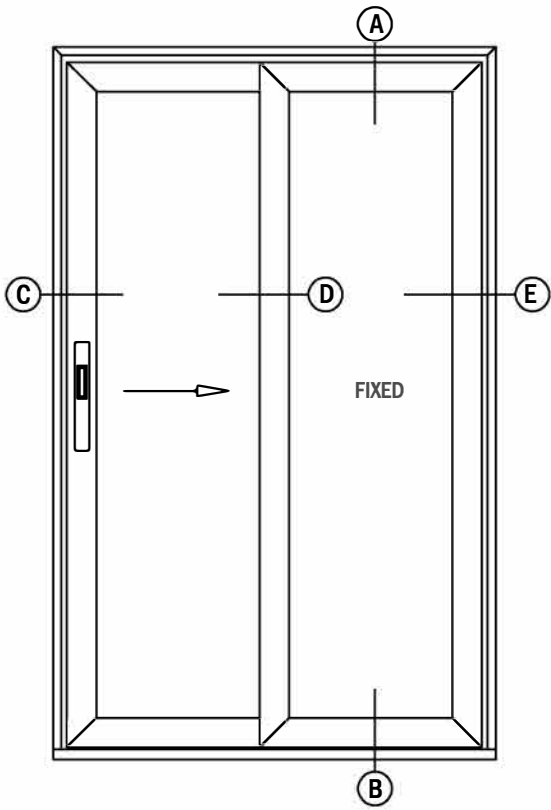

PINNACLE SELECT MULTISLIDE (Wood Interior)

PART LIST

PINNACLE SELECT MULTISLIDE (Wood Interior)

PART LIST

IMAGE	ITEM #	DESCRIPTION	TYPE	OLD	NEW SAP
	1	TEV 500 (PRIMARY PANEL)	BLACK BRONZE WHITE SATIN CRHOME	48044 48045 48046 48047	10120621 10120622 10120623 10120624
		TEV 500 HANDLE (SECONDARY PANEL)	BLACK BRONZE WHITE SATIN CRHOME	48048 48049 48050 48051	10120625 10120626 10120627 10120628
	3	TEV 500 ADJUSTABLE KEEPER	STAINLESS STEEL	48052	10120629
	4	TEV 500 LOCKING MECHANISM	2 POINT LOCK	48053	10120630
	5	WHEEL DUAL WHEEL QUAD WHEEL (50 SQ. FT. & UP)	GRAY BLACK	48054 48055	10120631 10120632
	6	INTERLOCK BOTTOM CAP RIGHT STACK (EXTERIOR VIEW)	BLACK	48056	10120633
	7	INTERLOCK TOP CAP RIGHT STACK (EXTERIOR VIEW)	BLACK	48057	10120634
	8	INTERLOCK BOTTOM CAP LEFT STACK (EXTERIOR VIEW)	BLACK	48058	10120635
	9	INTERLOCK TOP CAP LEFT STACK (EXTERIOR VIEW)	BLACK	48059	10120636
	10	SIDE FRAME/HEADER CAP	PC TO MATCH	48060	10120637
	11	INT. GLAZING GASKET	BLACK	48036	10120613
	12	PANEL RAIL GASKET	BLACK	48037	10120614
	13	INTERLOCK GASKET	BLACK	48061	10120638
	14	SMALL BASE FELT BRUSH (SIDE FRAME ONLY)	BLACK	48064	10134440
	15	LARGE BASE FELT BRUSH (SIDE FRAME ONLY)	BLACK	48065	10120640