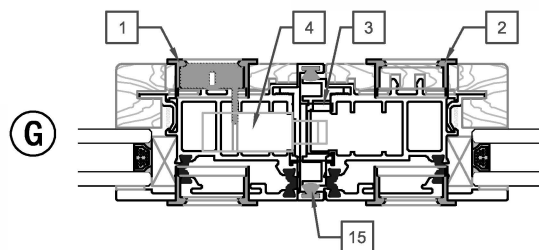

PINNACLE SELECT MULTISLIDE (Wood Interior)

PART LIST

PINNACLE SELECT MULTISLIDE (Wood Interior)

PART LIST

IMAGE	ITEM #	DESCRIPTION	TYPE	OLD	NEW SAP
	1	TEV 500 (PRIMARY PANEL)	BLACK BRONZE WHITE SATIN CRHOME	48044 48045 48046 48047	10120621 10120622 10120623 10120624
		TEV 500 HANDLE (SECONDARY PANEL)	BLACK BRONZE WHITE SATIN CRHOME	48048 48049 48050 48051	10120625 10120626 10120627 10120628
	3	TEV 500 ADJUSTABLE KEEPER	STAINLESS STEEL	48052	10120629
	4	TEV 500 LOCKING MECHANISM	2 POINT LOCK	48053	10120630
	5	WHEEL DUAL WHEEL QUAD WHEEL (50 SQ. FT. & UP)	GRAY BLACK	48054 48055	10120631 10120632
	6	INTERLOCK BOTTOM CAP RIGHT STACK (EXTERIOR VIEW)	BLACK	48056	10120633
	7	INTERLOCK TOP CAP RIGHT STACK (EXTERIOR VIEW)	BLACK	48057	10120634
	8	INTERLOCK BOTTOM CAP LEFT STACK (EXTERIOR VIEW)	BLACK	48058	10120635
	9	INTERLOCK TOP CAP LEFT STACK (EXTERIOR VIEW)	BLACK	48059	10120636
	10	SIDE FRAME/HEADER CAP	PC TO MATCH	48060	10120637
	11	INT. GLAZING GASKET	BLACK	48036	10120613
	12	PANEL RAIL GASKET	BLACK	48037	10120614
	13	INTERLOCK GASKET	BLACK	48061	10120638
	14	SMALL BASE FELT BRUSH (SIDE FRAME ONLY)	BLACK	48064	10134440
	15	LARGE BASE FELT BRUSH (SIDE FRAME ONLY)	BLACK	48065	10120640