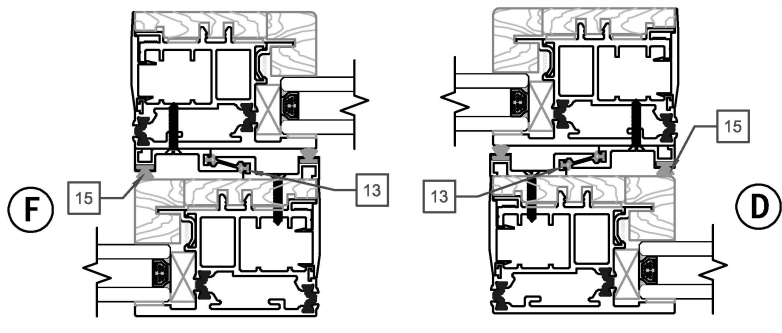

PINNACLE SELECT MULTISLIDE (Wood Interior)

PART LIST

PINNACLE SELECT MULTISLIDE (Wood Interior)

PART LIST

IMAGE	ITEM #	DESCRIPTION	TYPE	OLD	NEW SAP
	1	TEV 500 (PRIMARY PANEL)	BLACK BRONZE WHITE SATIN CRHOME	48044 48045 48046 48047	10120621 10120622 10120623 10120624
		TEV 500 HANDLE (SECONDARY PANEL)	BLACK BRONZE WHITE SATIN CRHOME	48048 48049 48050 48051	10120625 10120626 10120627 10120628
	3	TEV 500 ADJUSTABLE KEEPER	STAINLESS STEEL	48052	10120629
	4	TEV 500 LOCKING MECHANISM	2 POINT LOCK	48053	10120630
	5	WHEEL DUAL WHEEL QUAD WHEEL (50 SQ. FT. & UP)	GRAY BLACK	48054 48055	10120631 10120632
	6	INTERLOCK BOTTOM CAP RIGHT STACK (EXTERIOR VIEW)	BLACK	48056	10120633
	7	INTERLOCK TOP CAP RIGHT STACK (EXTERIOR VIEW)	BLACK	48057	10120634
	8	INTERLOCK BOTTOM CAP LEFT STACK (EXTERIOR VIEW)	BLACK	48058	10120635
	9	INTERLOCK TOP CAP LEFT STACK (EXTERIOR VIEW)	BLACK	48059	10120636
	10	SIDE FRAME/HEADER CAP	PC TO MATCH	48060	10120637
	11	INT. GLAZING GASKET	BLACK	48036	10120613
	12	PANEL RAIL GASKET	BLACK	48037	10120614
	13	INTERLOCK GASKET	BLACK	48061	10120638
	14	SMALL BASE FELT BRUSH (SIDE FRAME ONLY)	BLACK	48064	10134440
	15	LARGE BASE FELT BRUSH (SIDE FRAME ONLY)	BLACK	48065	10120640