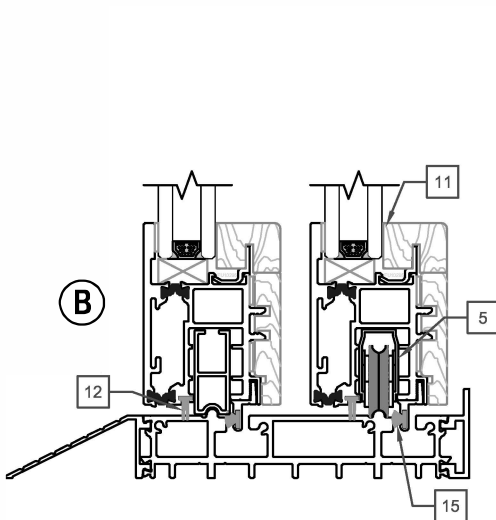

PINNACLE SELECT MULTISLIDE (Wood Interior)

PART LIST

PINNACLE SELECT MULTISLIDE (Wood Interior)

PART LIST

IMAGE	ITEM #	DESCRIPTION	TYPE	OLD	NEW SAP
	1	TEV 500 (PRIMARY PANEL)	BLACK BRONZE WHITE SATIN CRHOME	48044 48045 48046 48047	10120621 10120622 10120623 10120624
		TEV 500 HANDLE (SECONDARY PANEL)	BLACK BRONZE WHITE SATIN CRHOME	48048 48049 48050 48051	10120625 10120626 10120627 10120628
	3	TEV 500 ADJUSTABLE KEEPER	STAINLESS STEEL	48052	10120629
	4	TEV 500 LOCKING MECHANISM	2 POINT LOCK	48053	10120630
	5	WHEEL DUAL WHEEL QUAD WHEEL (50 SQ. FT. & UP)	GRAY BLACK	48054 48055	10120631 10120632
	6	INTERLOCK BOTTOM CAP RIGHT STACK (EXTERIOR VIEW)	BLACK	48056	10120633
	7	INTERLOCK TOP CAP RIGHT STACK (EXTERIOR VIEW)	BLACK	48057	10120634
	8	INTERLOCK BOTTOM CAP LEFT STACK (EXTERIOR VIEW)	BLACK	48058	10120635
	9	INTERLOCK TOP CAP LEFT STACK (EXTERIOR VIEW)	BLACK	48059	10120636
	10	SIDE FRAME/HEADER CAP	PC TO MATCH	48060	10120637
	11	INT. GLAZING GASKET	BLACK	48036	10120613
	12	PANEL RAIL GASKET	BLACK	48037	10120614
	13	INTERLOCK GASKET	BLACK	48061	10120638
	14	SMALL BASE FELT BRUSH (SIDE FRAME ONLY)	BLACK	48064	10134440
	15	LARGE BASE FELT BRUSH (SIDE FRAME ONLY)	BLACK	48065	10120640