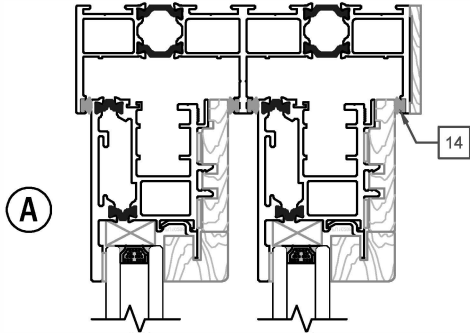

PINNACLE SELECT MULTISLIDE (Wood Interior)

PART LIST

PINNACLE SELECT MULTISLIDE (Wood Interior)

PART LIST

IMAGE	ITEM #	DESCRIPTION	TYPE	OLD	NEW SAP
	1	TEV 500 (PRIMARY PANEL)	BLACK BRONZE WHITE SATIN CRHOME	48044 48045 48046 48047	10120621 10120622 10120623 10120624
		TEV 500 HANDLE (SECONDARY PANEL)	BLACK BRONZE WHITE SATIN CRHOME	48048 48049 48050 48051	10120625 10120626 10120627 10120628
	3	TEV 500 ADJUSTABLE KEEPER	STAINLESS STEEL	48052	10120629
	4	TEV 500 LOCKING MECHANISM	2 POINT LOCK	48053	10120630
	5	WHEEL DUAL WHEEL QUAD WHEEL (50 SQ. FT. & UP)	GRAY BLACK	48054 48055	10120631 10120632
	6	INTERLOCK BOTTOM CAP RIGHT STACK (EXTERIOR VIEW)	BLACK	48056	10120633
	7	INTERLOCK TOP CAP RIGHT STACK (EXTERIOR VIEW)	BLACK	48057	10120634
	8	INTERLOCK BOTTOM CAP LEFT STACK (EXTERIOR VIEW)	BLACK	48058	10120635
	9	INTERLOCK TOP CAP LEFT STACK (EXTERIOR VIEW)	BLACK	48059	10120636
	10	SIDE FRAME/HEADER CAP	PC TO MATCH	48060	10120637
	11	INT. GLAZING GASKET	BLACK	48036	10120613
	12	PANEL RAIL GASKET	BLACK	48037	10120614
	13	INTERLOCK GASKET	BLACK	48061	10120638
	14	SMALL BASE FELT BRUSH (SIDE FRAME ONLY)	BLACK	48064	10134440
	15	LARGE BASE FELT BRUSH (SIDE FRAME ONLY)	BLACK	48065	10120640