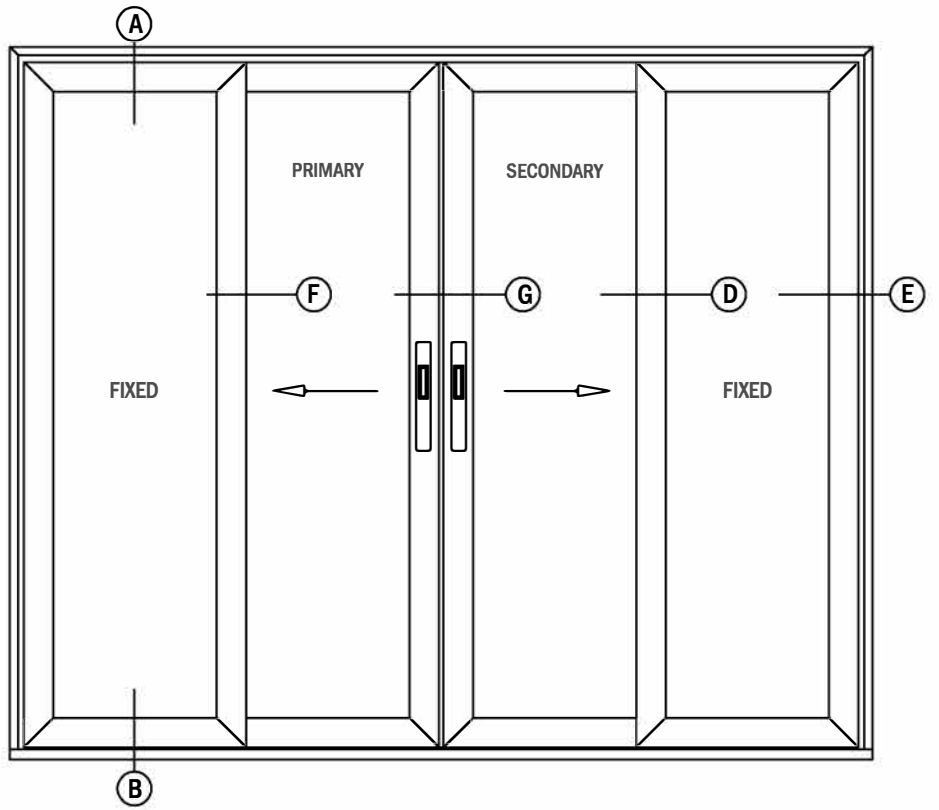

PINNACLE SELECT MULTISLIDE (Wood Interior)

PART LIST

PINNACLE SELECT MULTISLIDE (Wood Interior)

PART LIST

IMAGE	ITEM #	DESCRIPTION	TYPE	OLD	NEW SAP
	1	TEV 500 (PRIMARY PANEL)	BLACK BRONZE WHITE SATIN CRHOME	48044 48045 48046 48047	10120621 10120622 10120623 10120624
		TEV 500 HANDLE (SECONDARY PANEL)	BLACK BRONZE WHITE SATIN CRHOME	48048 48049 48050 48051	10120625 10120626 10120627 10120628
	3	TEV 500 ADJUSTABLE KEEPER	STAINLESS STEEL	48052	10120629
	4	TEV 500 LOCKING MECHANISM	2 POINT LOCK	48053	10120630
	5	WHEEL DUAL WHEEL QUAD WHEEL (50 SQ. FT. & UP)	GRAY BLACK	48054 48055	10120631 10120632
	6	INTERLOCK BOTTOM CAP RIGHT STACK (EXTERIOR VIEW)	BLACK	48056	10120633
	7	INTERLOCK TOP CAP RIGHT STACK (EXTERIOR VIEW)	BLACK	48057	10120634
	8	INTERLOCK BOTTOM CAP LEFT STACK (EXTERIOR VIEW)	BLACK	48058	10120635
	9	INTERLOCK TOP CAP LEFT STACK (EXTERIOR VIEW)	BLACK	48059	10120636
	10	SIDE FRAME/HEADER CAP	PC TO MATCH	48060	10120637
	11	INT. GLAZING GASKET	BLACK	48036	10120613
	12	PANEL RAIL GASKET	BLACK	48037	10120614
	13	INTERLOCK GASKET	BLACK	48061	10120638
	14	SMALL BASE FELT BRUSH (SIDE FRAME ONLY)	BLACK	48064	10134440
	15	LARGE BASE FELT BRUSH (SIDE FRAME ONLY)	BLACK	48065	10120640