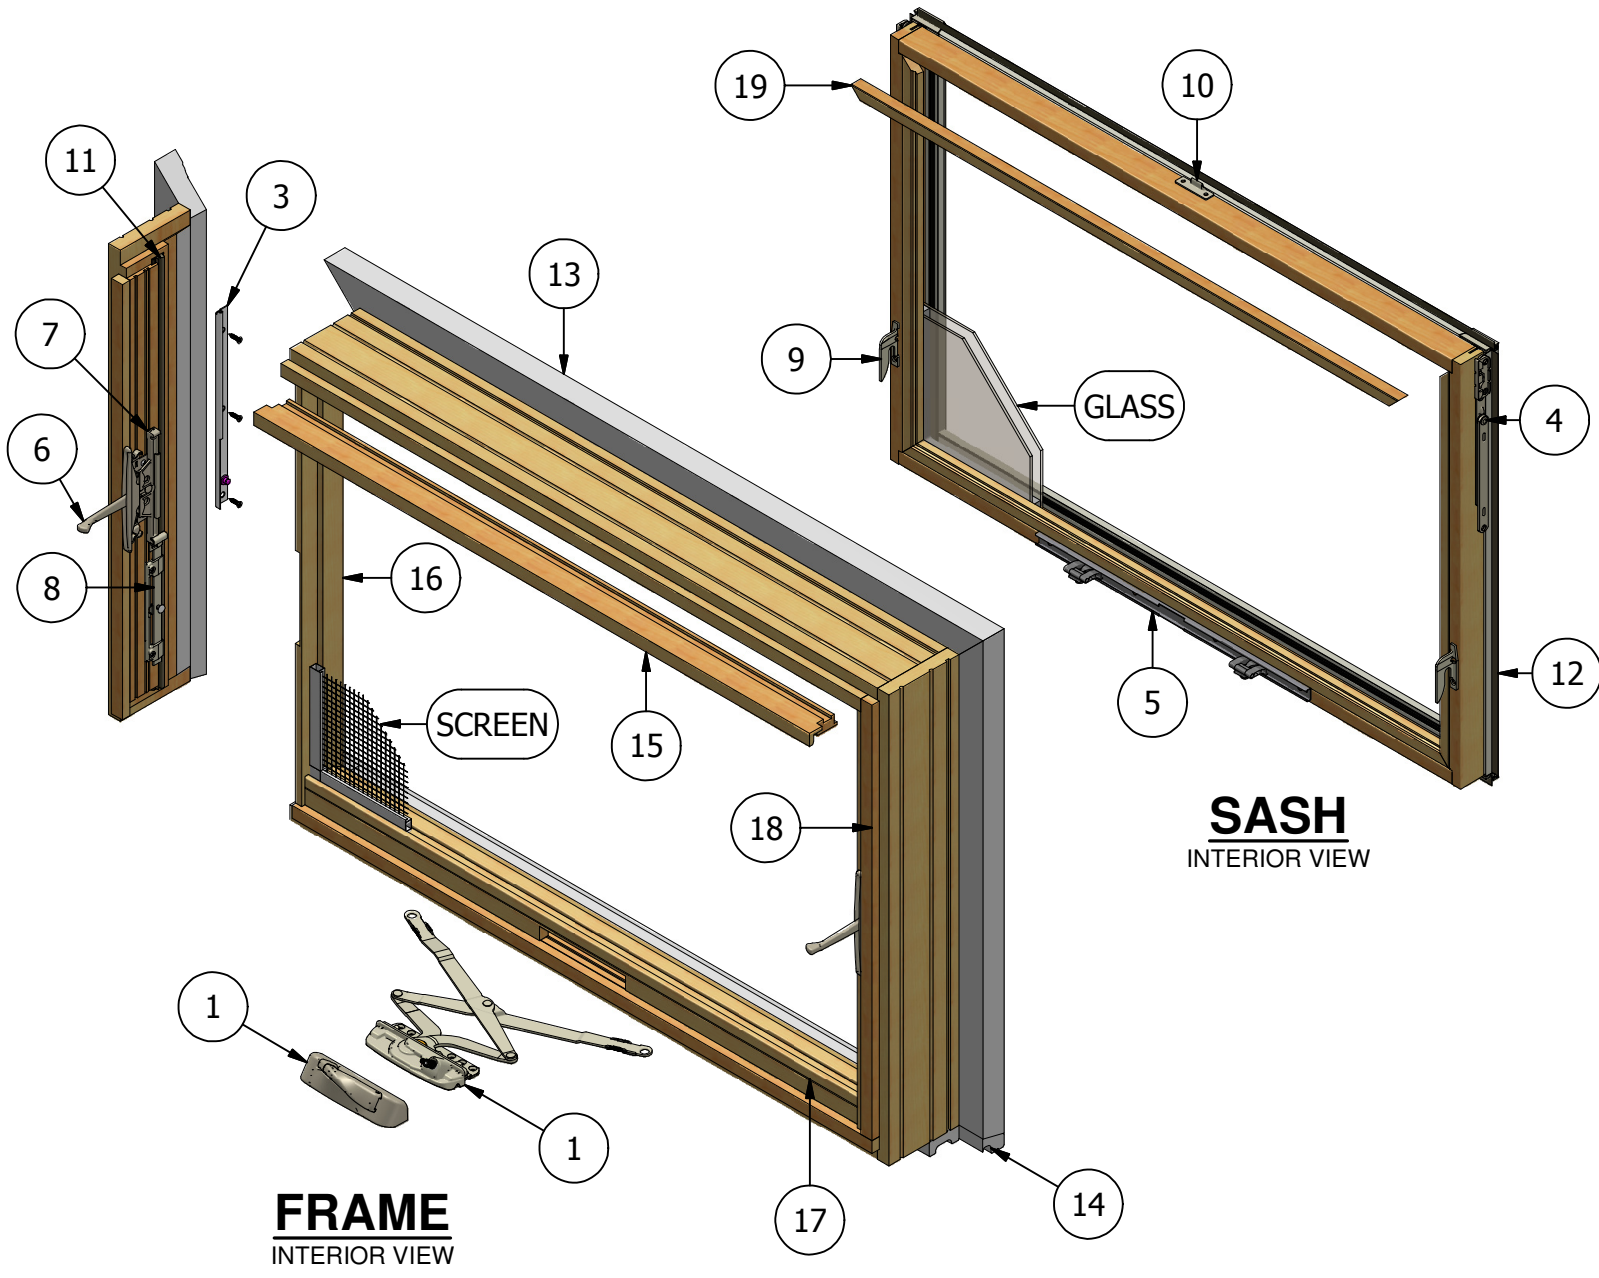

Legend HBR Series

Awning

Parts Identification

Legend HBR Series

Awning

Parts Identification

Image	Item #	Description	Color / Finish / Size	Spec	Old	New SAP		
	1	Operator	Standard Seacoast		542029 542136	10053406 10053107		
		Operator Screws #8 x 7/8" Screw (Qty.4)	Standard Seacoast		508150 518150	10053396 10053400		
		Operator Clip (April '06 - Current)			31879	10055199		
	2	Traditional Crank Handle & Crank Cover (April '06 - Current)	Matte Black (After 10/7/16)		553015	10053421		
			Black (10/7/16 & Prior)		552015	10055570		
			Bronze		552014	10053280		
			Champagne		552013	10053416		
			Brass		552018	10053418		
			Satin Nickel		552017	10053182		
			White		552012	10053095		
			Oil Rubbed Bronze		552016	10053417		
Faux Bronze		552019	10053281					
 <p>Not Shown on Assembly Dwg</p>		Contemporary Crank Handle & Crank Cover	White		556012	10075609		
			Champagne		556013	10075610		
			Bronze		556014	10075611		
			Black		556015	10075612		
			Oil Rubbed Bronze		556016	10075613		
			Satin Nickel		556017	10075614		
			Brass		556018	10075615		
			Faux Bronze		556019	10075616		
	3	Hinge Track	UR / LL (upper right/lower left)		542040	10052935		
			UL / LR (upper left/lower right)		542045	10052897		
			*Used for windows with 32" and smaller glass heights					
			LH Hinge Track		582151	10057186		
			RH Hinge Track		582152	10057619		
			*Used for windows with 26" & 32" glass heights					
			UR / LL (upper right/lower left)		542148	10057596		
			UL / LR (upper left/lower right)		542147	10057175		
*Used for windows with greater than 32" glass heights								
		Hinge Track Screws #7 x 3/4" Screw (Qty.6) for windows up to 32" glass height (Qty.14) for windows greater than 32" glass height			2380895	10053345		