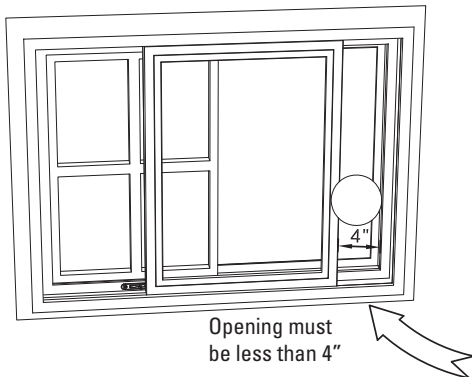

DISENGAGE WOCD

Step 2: Open the sash and the sash is stopped by the WOCD

Step 1: Engage WOCD (sash closed, WOCD locked)

ENGAGE WOCD

IMPORTANT SAFETY INFORMATION
PLEASE LEAVE SAFETY INFORMATION FOR THE OCCUPANT
GLIDE-BY WINDOW OPENING CONTROL DEVICE

WARNING

POSSIBLE FALL HAZARD

1. Follow manufacturer's assembly and installation instructions carefully. Failure to do so may result in accidental falls.
2. This WOCD is designed to protect against accidental window falls by children five years and younger.
3. This WOCD is not a substitute for careful supervision of young children.
4. Keep WOCD engaged unless needed for an emergency.