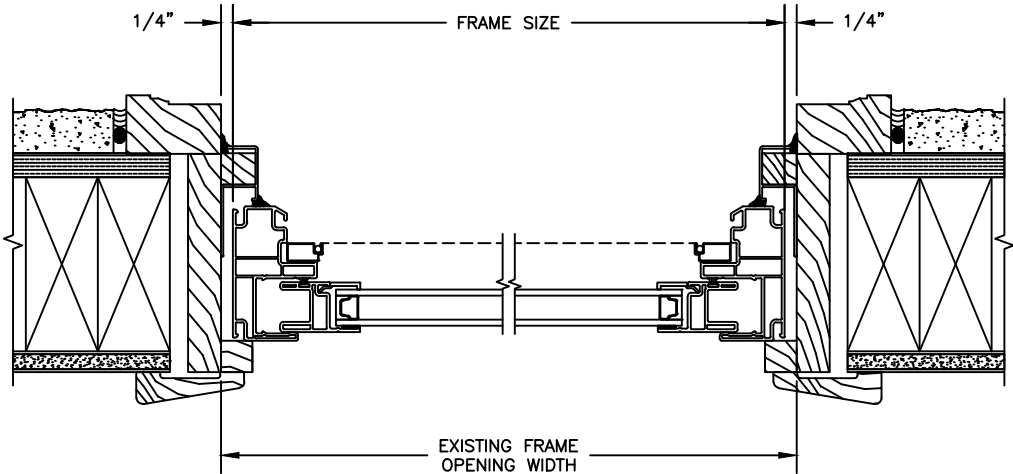

Revive Series

VINYL SINGLE HUNG

SECTION DETAILS: FRAME OPERATOR & FIXED
 SCALE: 3" = 1'-0"

HEAD JAMB & SILL

OPERATING

JAMBS

FIXED

HEAD JAMB & SILL

JAMBS

Revive Series

VINYL SINGLE HUNG

SECTION DETAILS : DIVIDED LITE OPTIONS
SCALE: 3" = 1'-0"

INSULATING GLASS

3/4" PROFILED INNERGRILLE

Revive Series

VINYL SINGLE HUNG

SECTION DETAILS : CONSTRUCTION - OPERATOR

SCALE: 3" = 1'-0"

HEAD JAMB & SILL

JAMBS

Revive Series

VINYL SINGLE HUNG

SECTION DETAILS : CONSTRUCTION - FIXED

SCALE: 3" = 1'-0"