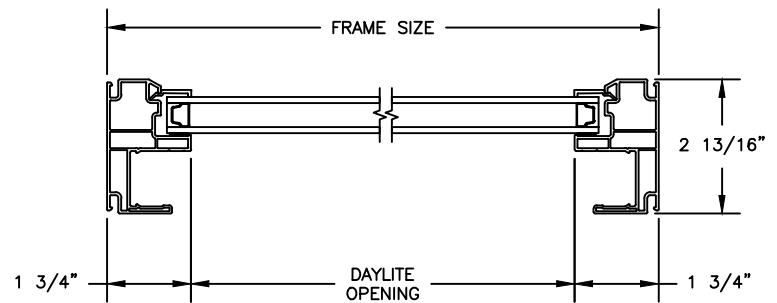

Revive Series

VINYL SINGLE HUNG

SECTION DETAILS: FRAME OPERATOR & FIXED
 SCALE: 3" = 1'-0"

HEAD JAMB & SILL

OPERATING

JAMBS

FIXED

HEAD JAMB & SILL

JAMBS

Revive Series

VINYL SINGLE HUNG

SECTION DETAILS : DIVIDED LITE OPTIONS
SCALE: 3" = 1'-0"

INSULATING GLASS

3/4" PROFILED INNERGRILLE

Revive Series

VINYL SINGLE HUNG

SECTION DETAILS : CONSTRUCTION - OPERATOR

SCALE: 3" = 1'-0"

HEAD JAMB & SILL

JAMBS

Revive Series

VINYL SINGLE HUNG

SECTION DETAILS : CONSTRUCTION - FIXED

SCALE: 3" = 1'-0"