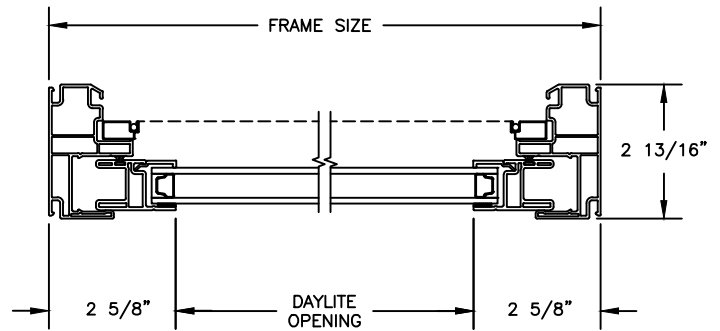

Revive Series

VINYL SINGLE HUNG

SECTION DETAILS: FRAME OPERATOR & FIXED
 SCALE: 3" = 1'-0"

HEAD JAMB & SILL

OPERATING

JAMBS

FIXED

HEAD JAMB & SILL

JAMBS

Revive Series

VINYL SINGLE HUNG

SECTION DETAILS : DIVIDED LITE OPTIONS
SCALE: 3" = 1'-0"

INSULATING GLASS

3/4" PROFILED INNERGRILLE

Revive Series

VINYL SINGLE HUNG

SECTION DETAILS : CONSTRUCTION - OPERATOR

SCALE: 3" = 1'-0"

HEAD JAMB & SILL

JAMBS

Revive Series

VINYL SINGLE HUNG

SECTION DETAILS : CONSTRUCTION - FIXED

SCALE: 3" = 1'-0"