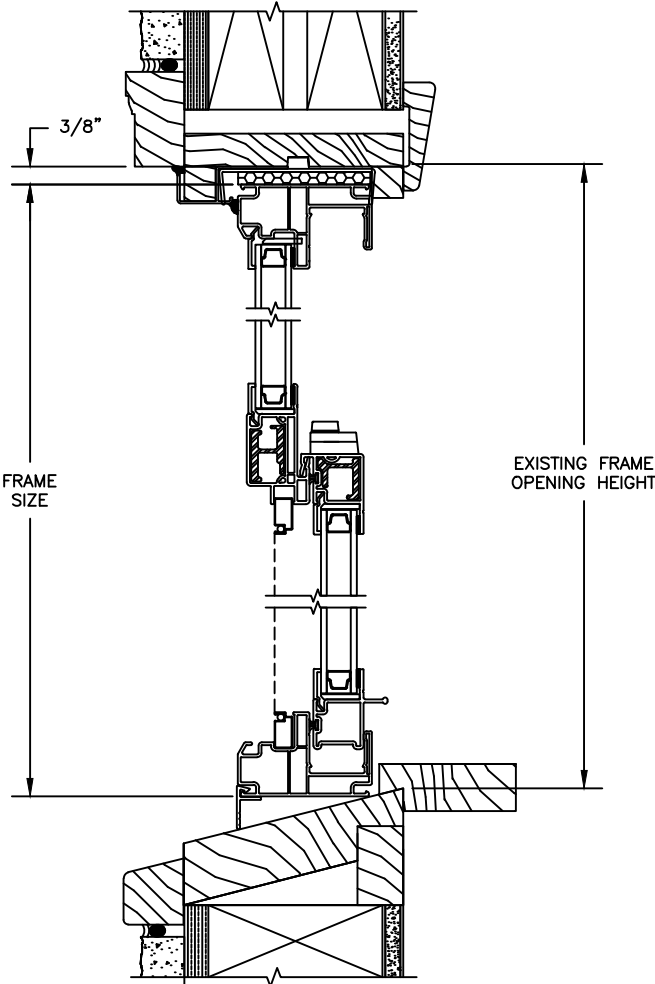

Revive Series

VINYL SINGLE HUNG

SECTION DETAILS: FRAME OPERATOR & FIXED
 SCALE: 3" = 1'-0"

HEAD JAMB & SILL

OPERATING

JAMBS

FIXED

HEAD JAMB & SILL

JAMBS

Revive Series

VINYL SINGLE HUNG

SECTION DETAILS : DIVIDED LITE OPTIONS
SCALE: 3" = 1'-0"

INSULATING GLASS

3/4" PROFILED INNERGRILLE

Revive Series

VINYL SINGLE HUNG

SECTION DETAILS : CONSTRUCTION - OPERATOR

SCALE: 3" = 1'-0"

HEAD JAMB & SILL

JAMBS

Revive Series

VINYL SINGLE HUNG

SECTION DETAILS : CONSTRUCTION - FIXED

SCALE: 3" = 1'-0"