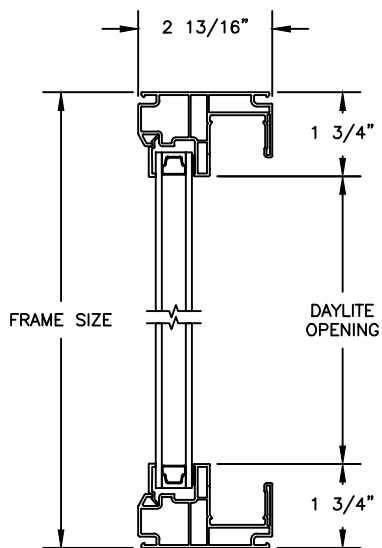

Revive Series

VINYL SINGLE HUNG

SECTION DETAILS: FRAME OPERATOR & FIXED
 SCALE: 3" = 1'-0"

HEAD JAMB & SILL

OPERATING

JAMBS

FIXED

HEAD JAMB & SILL

JAMBS

Revive Series

VINYL SINGLE HUNG

SECTION DETAILS : DIVIDED LITE OPTIONS
SCALE: 3" = 1'-0"

INSULATING GLASS

3/4" PROFILED INNERGRILLE

Revive Series

VINYL SINGLE HUNG

SECTION DETAILS : CONSTRUCTION - OPERATOR

SCALE: 3" = 1'-0"

HEAD JAMB & SILL

JAMBS

Revive Series

VINYL SINGLE HUNG

SECTION DETAILS : CONSTRUCTION - FIXED

SCALE: 3" = 1'-0"