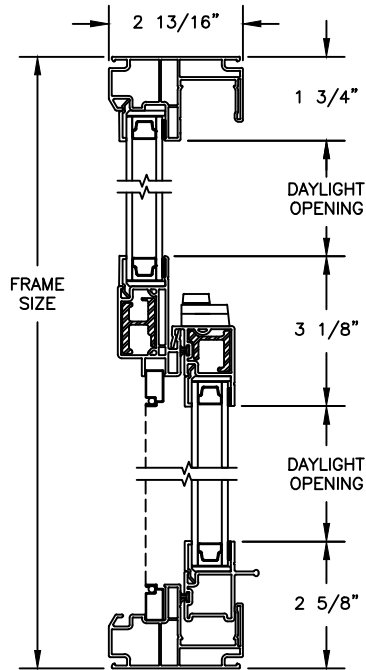

Revive Series

VINYL SINGLE HUNG

SECTION DETAILS: FRAME OPERATOR & FIXED
 SCALE: 3" = 1'-0"

HEAD JAMB & SILL

OPERATING

JAMBS

FIXED

HEAD JAMB & SILL

JAMBS

Revive Series

VINYL SINGLE HUNG

SECTION DETAILS : DIVIDED LITE OPTIONS
SCALE: 3" = 1'-0"

INSULATING GLASS

3/4" PROFILED INNERGRILLE

Revive Series

VINYL SINGLE HUNG

SECTION DETAILS : CONSTRUCTION - OPERATOR

SCALE: 3" = 1'-0"

HEAD JAMB & SILL

JAMBS

Revive Series

VINYL SINGLE HUNG

SECTION DETAILS : CONSTRUCTION - FIXED

SCALE: 3" = 1'-0"