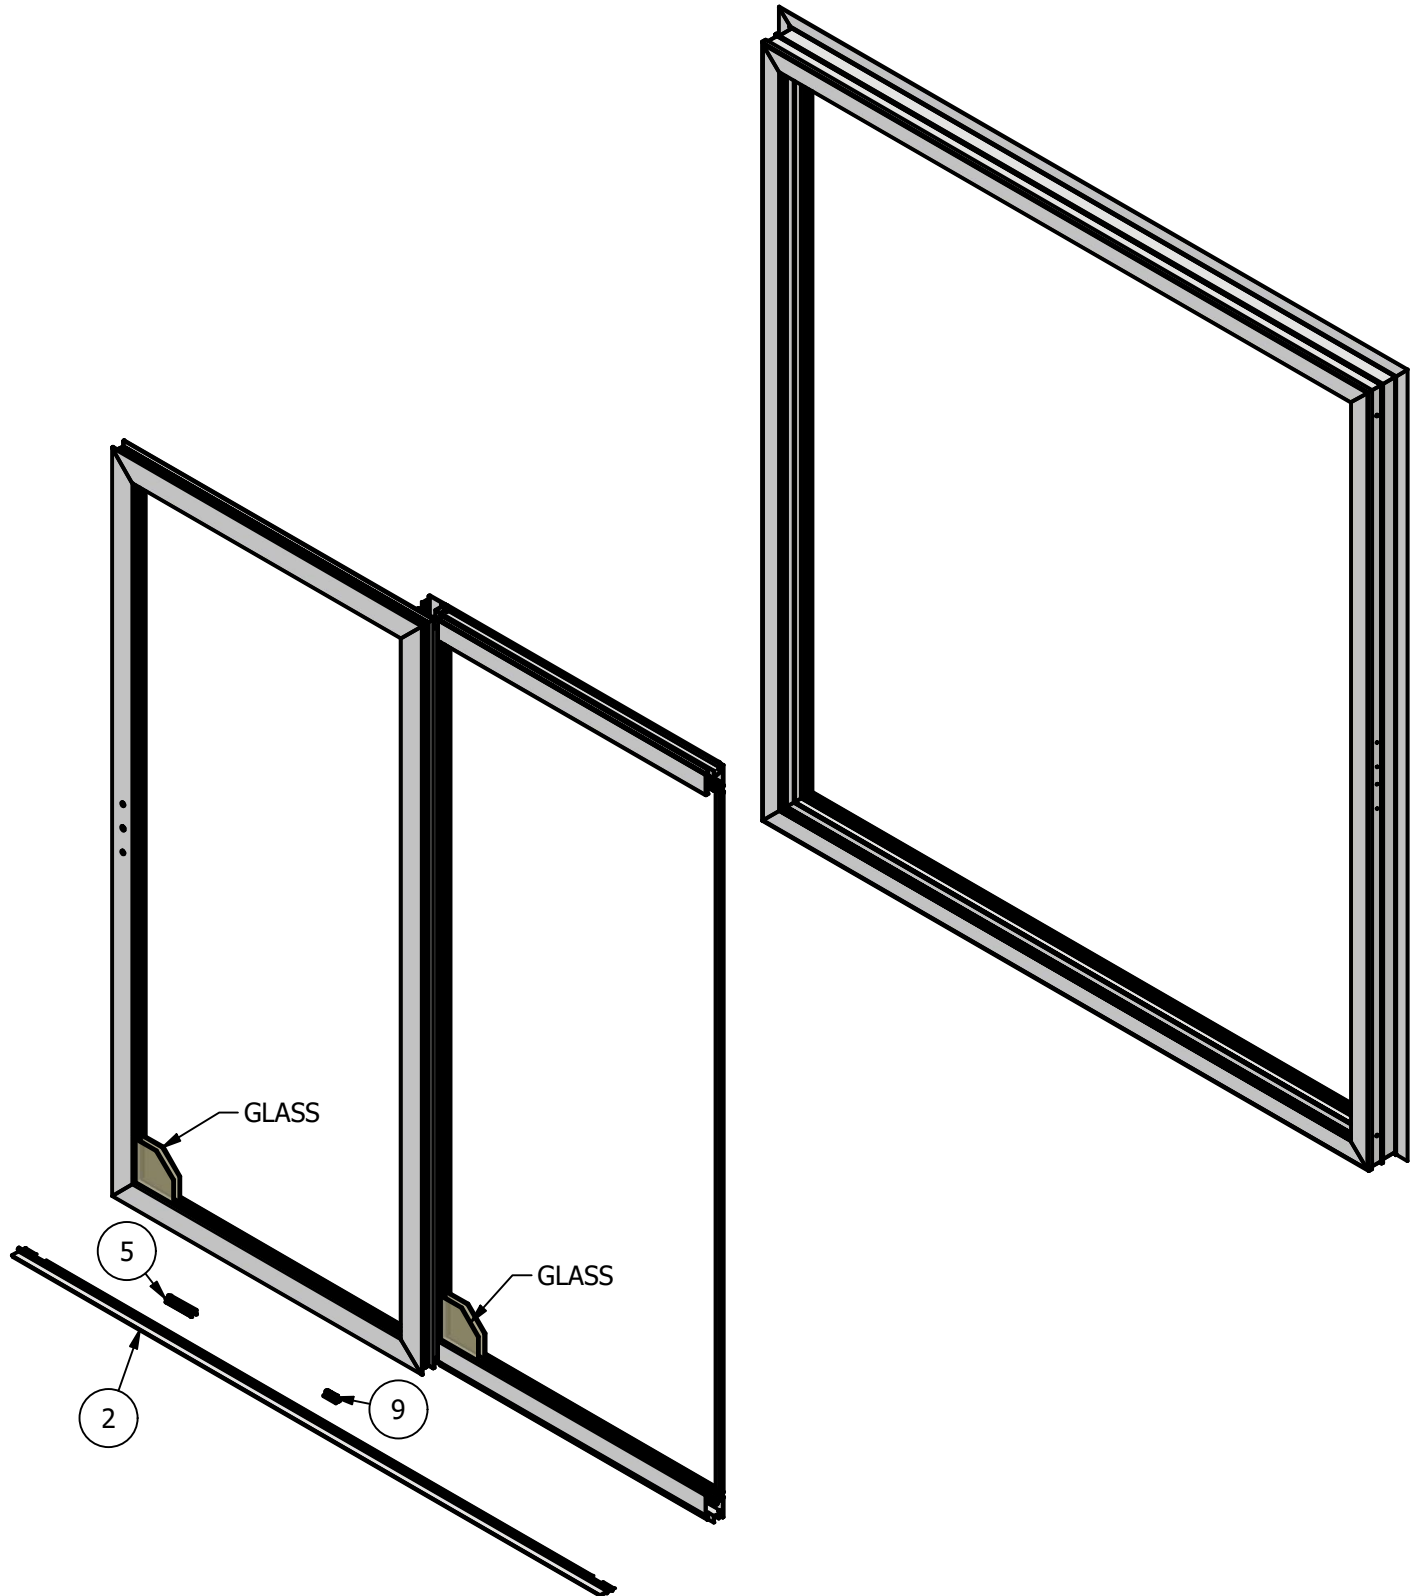

New Next Dimension Narrow Sliding Patio Door Parts Identification

New Next Dimension

Narrow Sliding Patio Door

Parts Identification

Image	Item #	Description	Color / Finish	Spec	Part #
	1	Fixed Interlock Clip			10132469
		Fixed Interlock Clip Screw #8 x 1" Screw (Qty 8)			10157169
	2	Panel Track	White Clay		10132410 10132411
		Panel Track SS Cap		5' 6' 8' 10' 12'	10054325 10054678 10054573 10054680 10054328
	3	Door Stop	White Clay		10132470 10132471
	4	3/8" Interlock Hole Plug	White Clay Black		10054614 10054692 10054354
	5	Screen Track	White Clay Black		10132416 10132417 10132412
	6	Keeper			10132396
		Keeper Screw Screw (Qty 2)			

New Next Dimension

Narrow Sliding Patio Door

Parts Identification

Image	Item #	Description	Color / Finish	Spec	Part #
	7	Panel Pocket Weatherstrip	White Clay Black		10128029 10128030 10128031
	8	Interlock Weatherstrip	White Clay Black		10128026 10128027 10128028
	9	Interlock Weatherstrip Plug	White Clay Black		10132320 10132321 10132322
	10	Panel Roller	Steel Stainless		10132357 10132358
		Panel Roller Screws #8 x 1/2" Screw (Qty 4)	Zinc Stainless		10157174 10157173
	11	1/2" Roller Hole Plug	White Clay Black		10054577 10054352 10054052
	12	Lock Mechanism			10132359
		Lock Mechanism Screws			