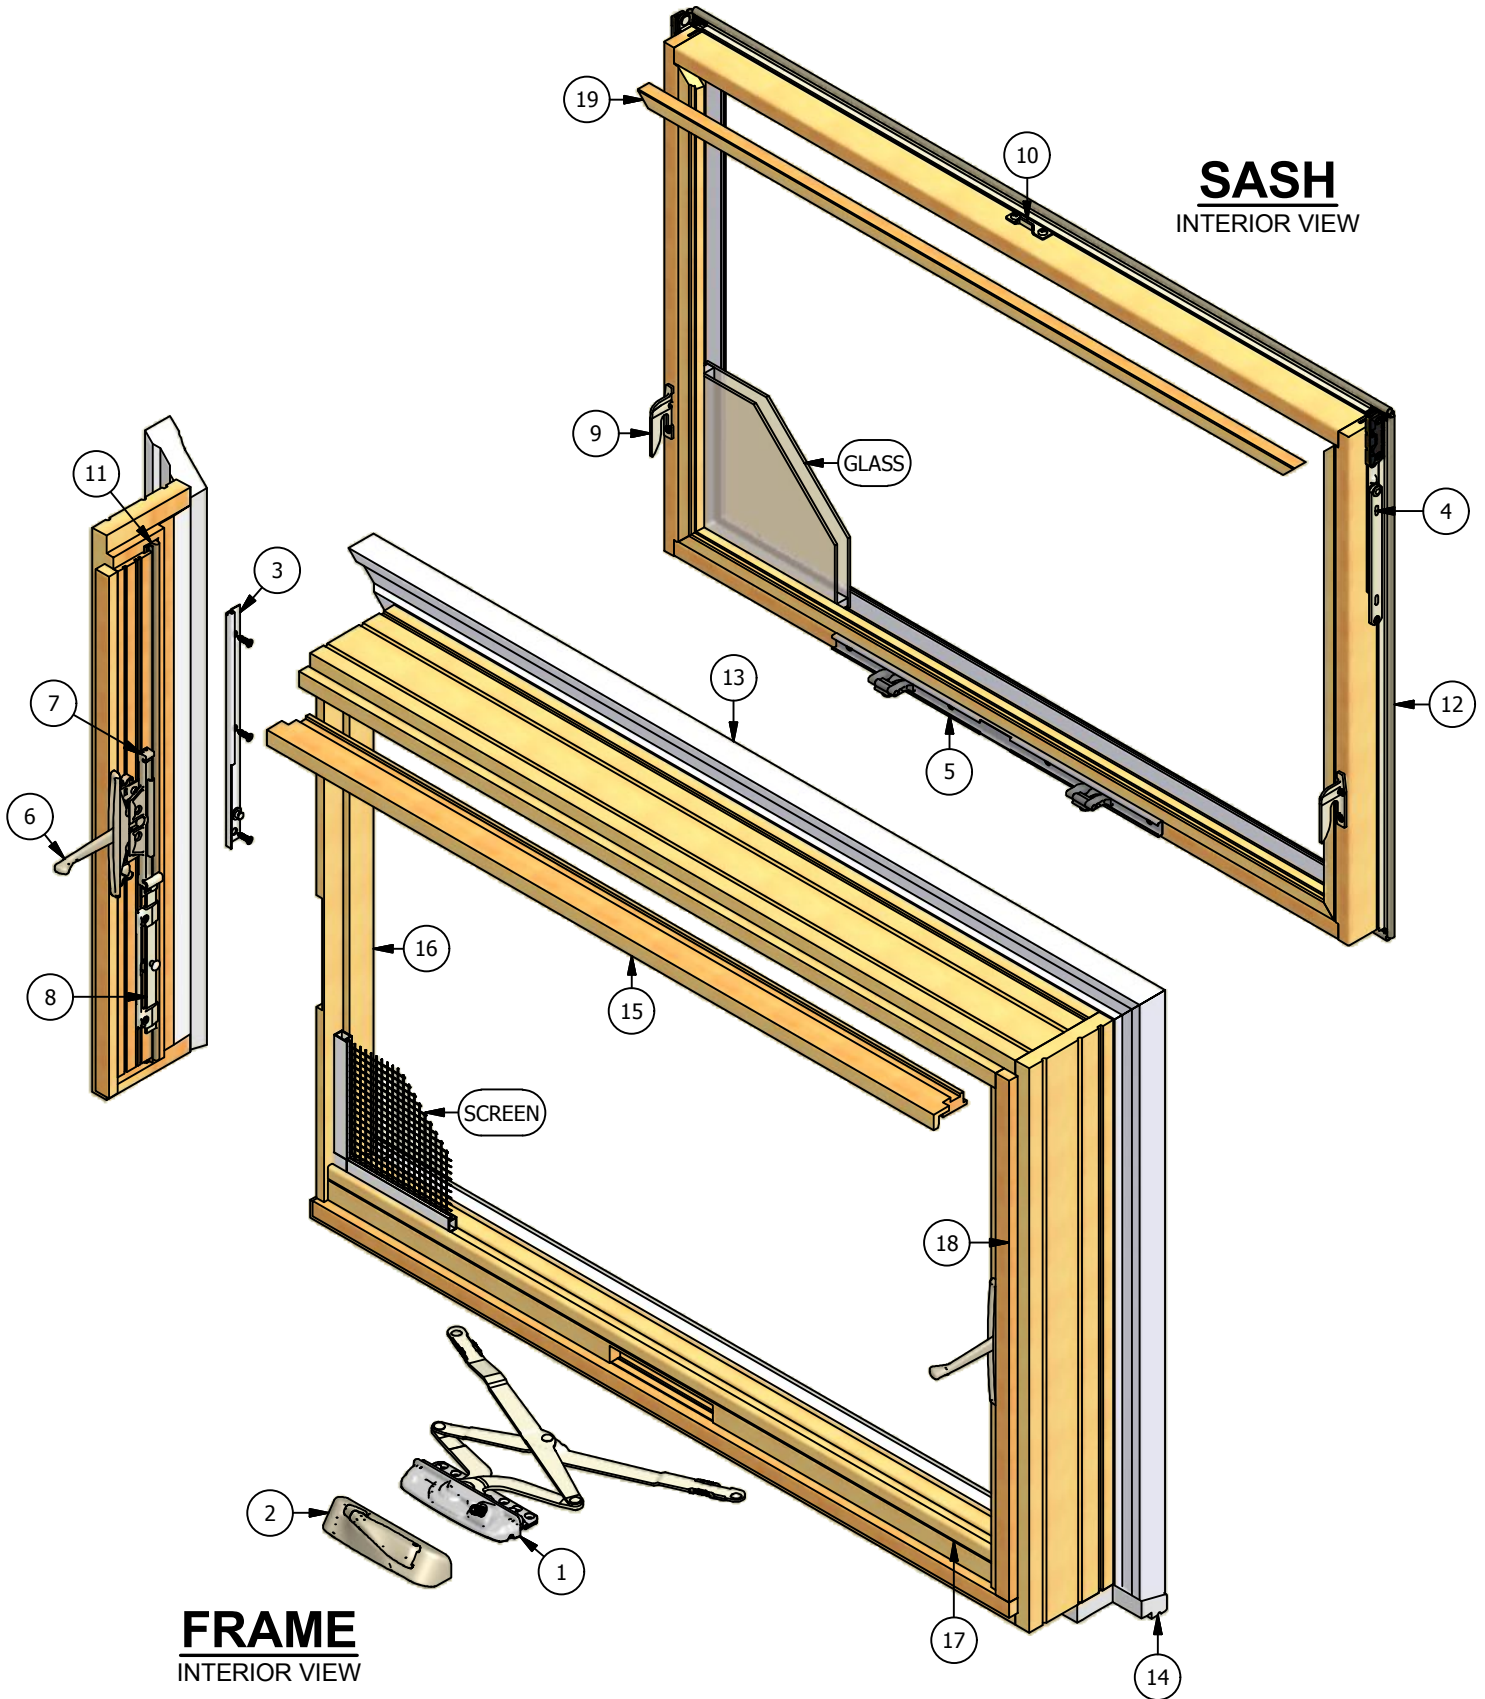

Pinnacle Series

Primed Awning

Parts Identification

Pinnacle Series

Primed Awning

Parts Identification

Image	Item #	Description	Color / Finish / Size	Spec	Old	New SAP
	1	Operator (April '06 - Current)	Standard Seacoast		542029 542136	10053406 10053107
		Operator Screws #8 x 7/8" Screw (Qty.4)	Standard Seacoast		508150 518150	10053396 10053400
		Operator Clip (April '06 - Current)			31879	10055199
  		Operator 16 1/8" (For 20" glass width & below) (June '00 - March '06)	Bronze White Brass (No Longer Available) Champagne Black		540028 542075 541043 540042 540056	10057591 10057594 No Longer Available
		Operator 21 1/2" (For glass width < 20") (June '00 - March '06)	Bronze (No Longer Available) White (No Longer Available) Brass (No Longer Available) Champagne (No Longer Avail) Black (No Longer Available)		540029 542070 541044 540043 540059	10054779 10056966 No Longer Available
		Operator Screws #8 x 7/8" Screw			508150	10053396
		Sash Center Hook (June '00 - March '06)			542065	10056258
	Not Shown on Assembly Dwg					