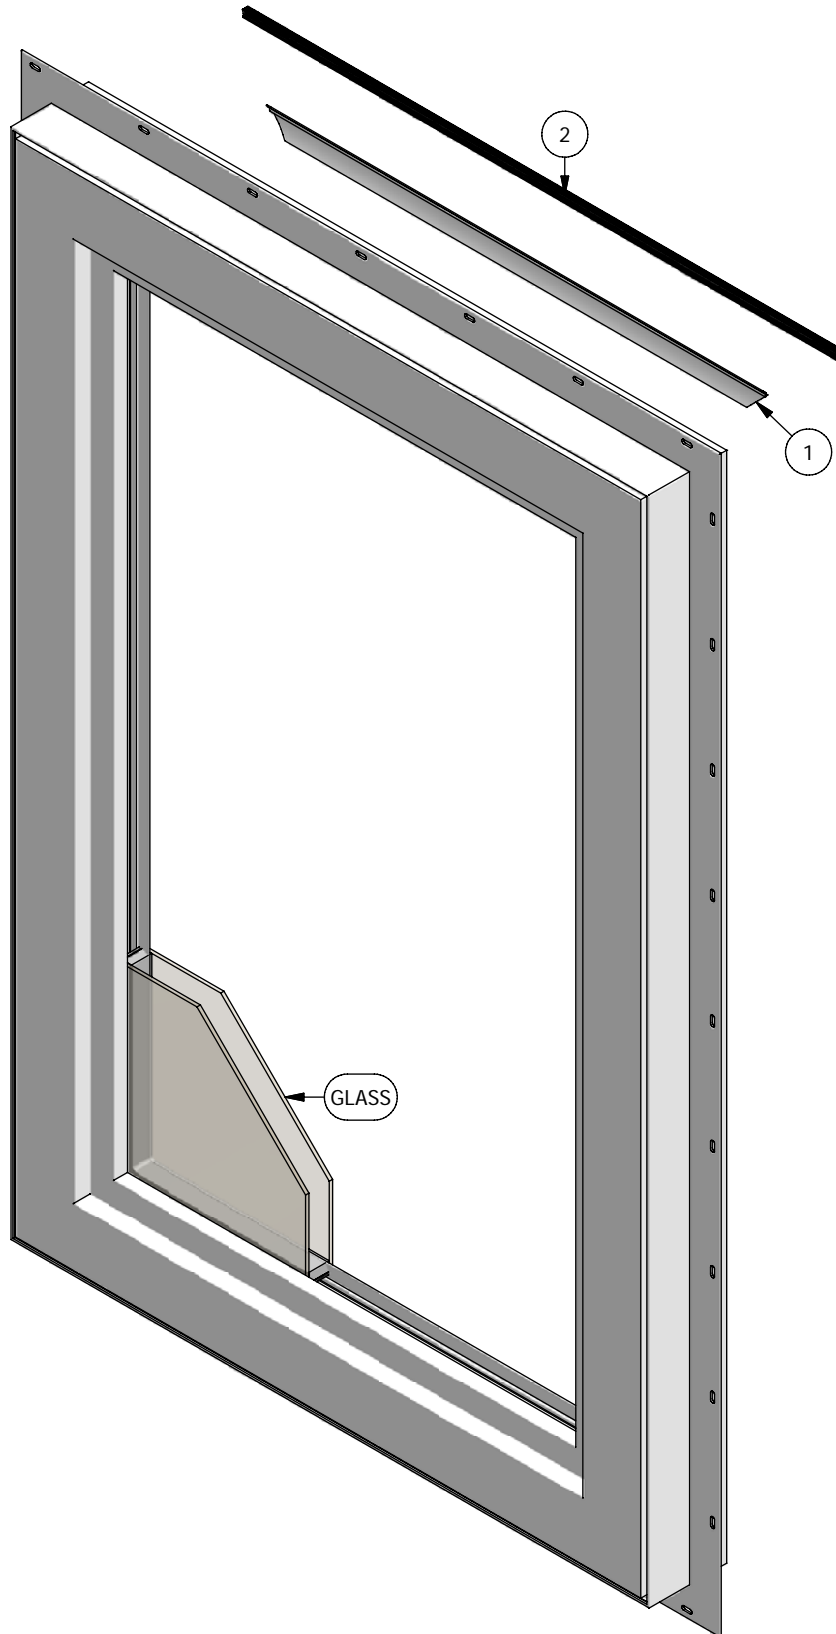

Next Dimension Signature Series Casement (Picture) Parts Identification

Next Dimension Signature Series

Casement (Picture)

Parts Identification

Image	Item #	Description	Color / Finish	Spec	Part #	
	1	Glazing Bead Prior to June 2014	White	13'	900043	
			Almond		900110	
	Clay	901043				
	Bronze	900043-BZ				
	Black	900043-BK				
	Tan	900043-T				
	Ivory	900043-I				
	Cinnamon	900043-C				
	Green	900043-G				
	White	900043-W				
		Glazing Bead	White		13'	700005
			Black			700005-BK
			Bronze			700005-BZ
			Cinnamon	700005-C		
			Green	700005-G		
			Ivory	700005-I		
			Tan	700005-T		
			Painted White	700005-W		
			Clay	701005		
	2	Weatherstrip Prior to June 2014	Black	LF		2370074
No Image		Glazing Tape 1/16" x 1/2"	White	216' Roll	394100	