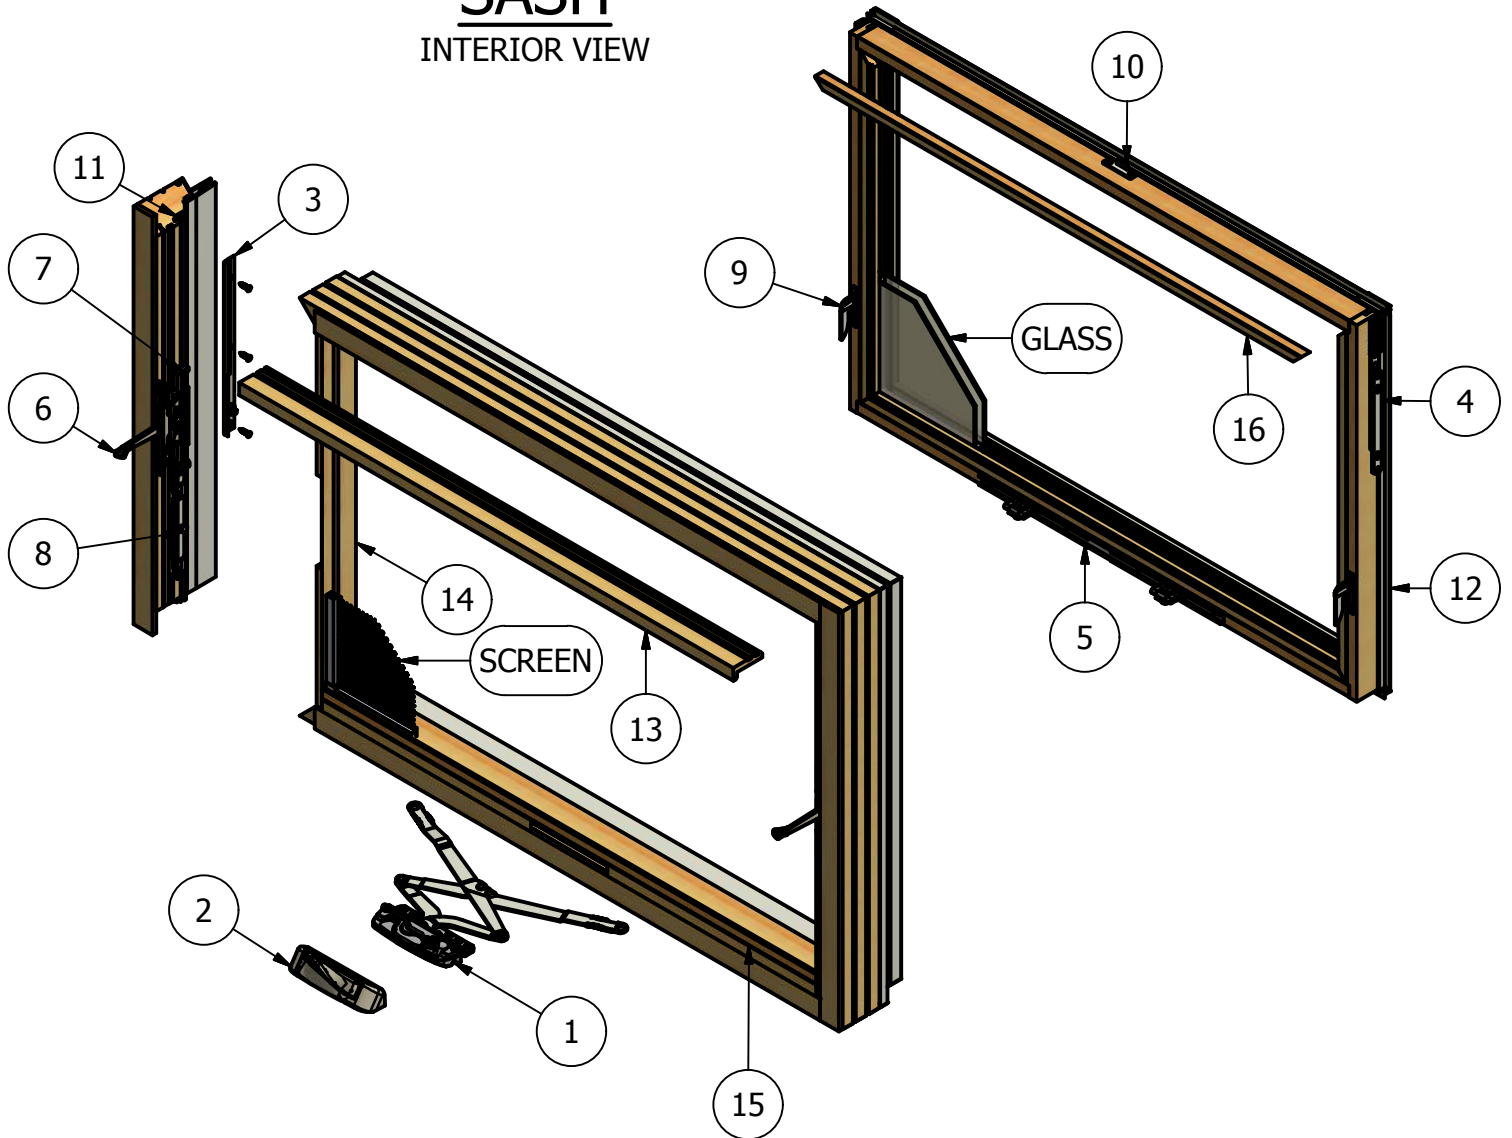

Revive Series

Hybrid Casement (Awning)

Parts Identification

SASH

INTERIOR VIEW

FRAME

INTERIOR VIEW

Revive Series Hybrid Casement (Awning) Parts Identification

Image	Item #	Description	Color / Finish / Size	Spec	Old	New SAP
	1	Operator	Standard Seacoast		542029 542136	10053406 10053107
		Operator Screws #8 x 7/8" Screw (Qty.4)	Standard Seacoast		508150 518150	10053396 10053400
		Operator Clip			31879	10055199
	2	Traditional Crank Handle & Crank Cover	Matte Black (After 10/7/16)		553015	10117053
			Black (10/7/16 & Prior)		552015	10055570
			Bronze		552014	10117040
			Champagne		552013	10117048
			Brass		552018	10117050
			Satin Nickel		552017	10117037
			White		552012	10117033
			Oil Rubbed Bronze		552016	10117049
			Faux Bronze		552019	10117041
		Contemporary Crank Handle & Crank Cover	White		556012	10117072
			Champagne		556013	10117073
			Bronze		556014	10117074
			Black		556015	10117075
			Oil Rubbed Bronze		556016	10117076
			Satin Nickel		556017	10117077
			Brass		556018	10117078
			Faux Bronze		556019	10117079
 <p>Not Shown on Assembly Dwg</p>		Butterfly Handle	Bronze White Champagne Black		541050 541055 541071 541058	10057593 10056702 10120674 10057174
 <p>Not Shown on Assembly Dwg</p>		Turn Knob	Bronze Champagne White		540012 540010 548010	No Longer Available