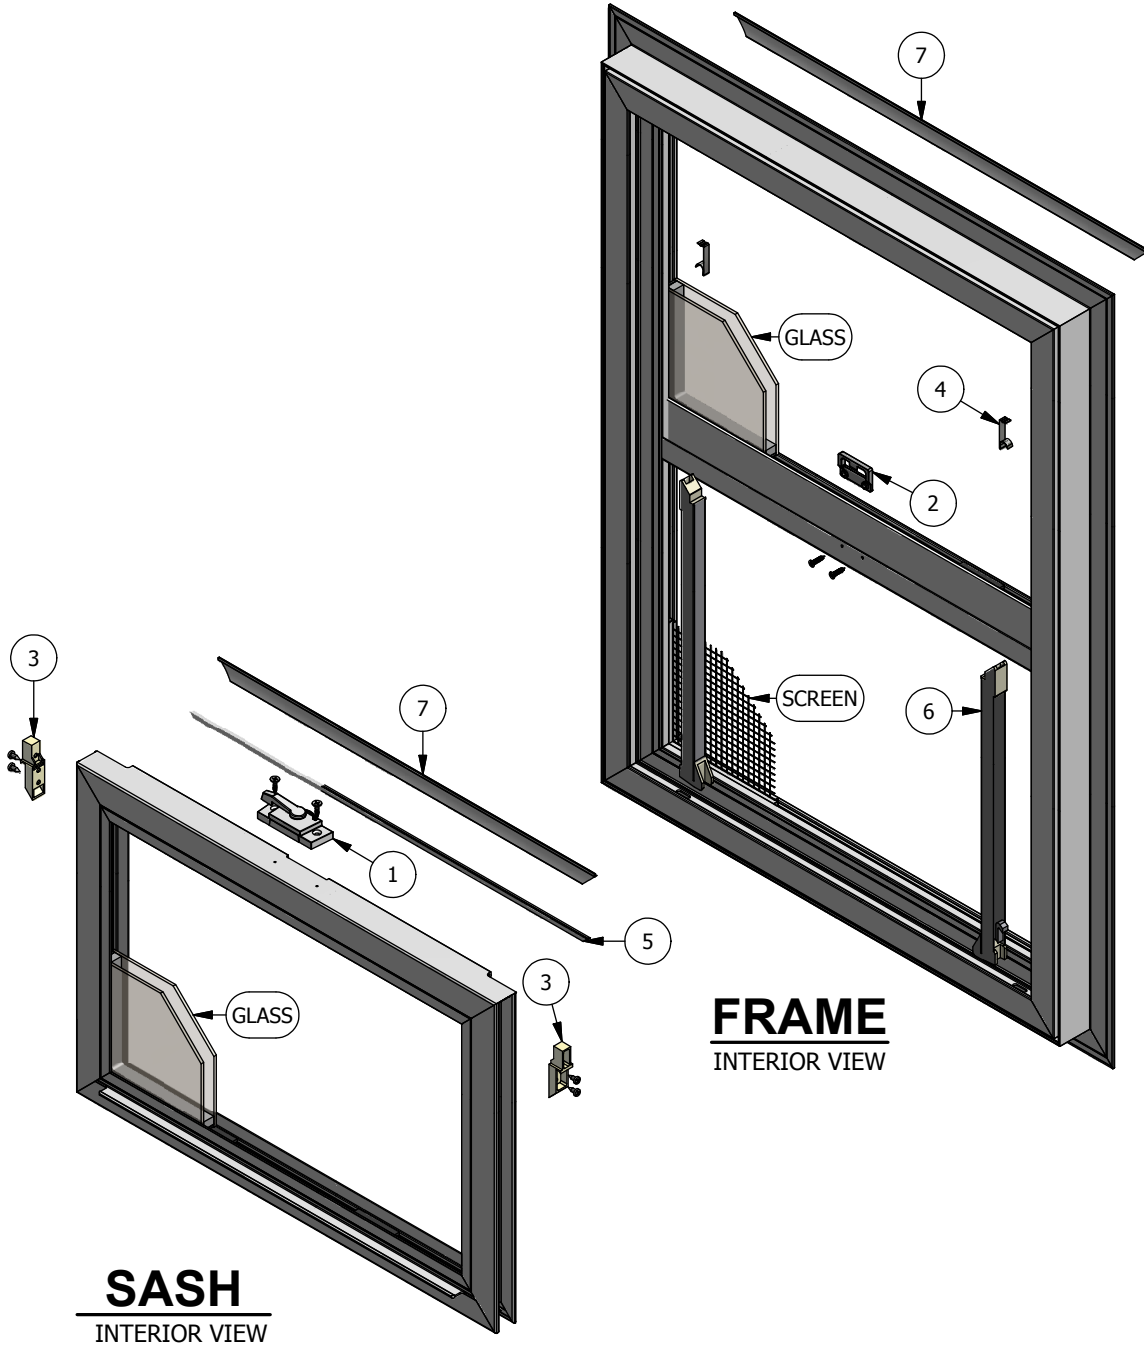

Next Dimension Pro Series

Single Hung (Operating)

Parts Identification

Next Dimension Pro Series

Single Hung (Operating)

Parts Identification

Image	Item #	Description	Color / Finish	Spec	Part #
	1	Lock	White Clay		558166 558168
		Lock Screws #8 x 1" Screw (Qty2)	White Clay		508036 508037
	2	Keeper	White Clay		558167 558169
		Keeper Screws #6 x 1" Screw (Qty2)	White Clay		508036 508037
	3	Sash Cam			421206
		Sash Cam Screws #6 x 3/4" Screw (Qty2)			508183
	4	Spring Take Out Clip			421200
	5	Weatherstrip	White Clay Black	LF	478051 478052 478053
 <p>Not Shown on Assembly Dwg</p>		Meeting Rail Block	White Clay Black		308510 308511 308512
		Meeting Rail Block Screws #6 x 5/8" Screw (Qty2)	White Clay Black		508085 538080 508086
		Meeting Rail Block Screws #6 x 5/8" Screw (Qty2)	Stainless		538196

Next Dimension Pro Series

Single Hung (Operating)

Parts Identification

Image	Item #	Description	Color / Finish	Spec	Part #
	6	Balance			Balance ID 1220 421050 1230 421115 1240 421150 1290 421230 1410 431050 1420 431051 1430 431052 1440 431053 1520 421055 1530 421120 1540 421155 1590 421190 1710 431054 1720 431055 1730 431056 1740 431057 1820 421060 1830 421125 1840 421160 1890 421210 2010 431058 2020 431059 2030 431060 2040 431061 2120 421065 2130 421095 2140 421165 2310 431062 2320 431063 2330 431064 2340 431065 2430 421130 2440 421170 2490 421171 2720 421075 2730 421100 2740 421175 2790 421240 27205 431086 27355 431111 27405 431088 Continued to Next Page