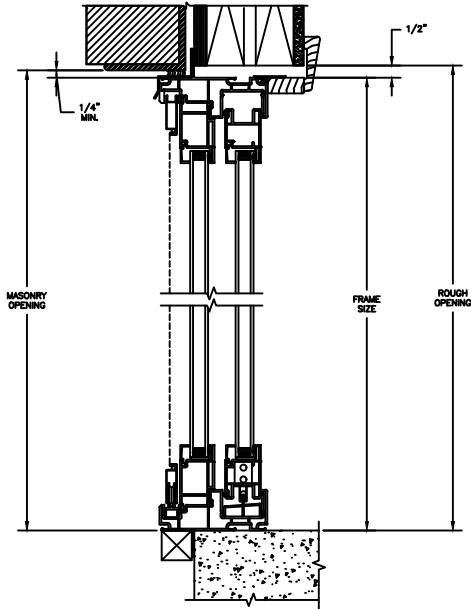

Next Dimension Classic Series

SLIDING PATIO DOOR

SECTION DETAILS : CONSTRUCTION

SCALE: 1 1/2" = 1'-0"

HEAD JAMB & SILL
2 X 6 FRAME WITH BRICK VENEER