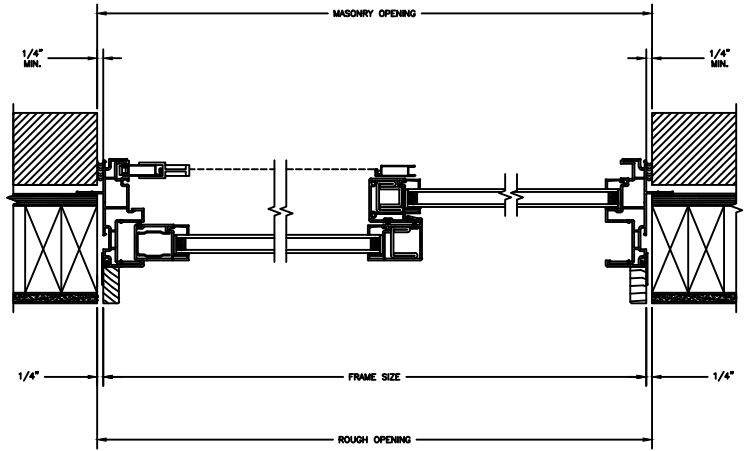

JAMBS
2 X 4 FRAME WITH STUCCO

Next Dimension Classic Series

SLIDING PATIO DOOR

SECTION DETAILS : CONSTRUCTION

SCALE: 1 1/2" = 1'-0"

HEAD JAMB & SILL
2 X 6 FRAME WITH BRICK VENEER

JAMBS
2 X 6 FRAME WITH BRICK VENEER

HEAD JAMB & SILL
8" CONCRETE BLOCK WALL
WITH BRICK VENEER

JAMBS
8" CONCRETE BLOCK WALL
WITH BRICK VENEER