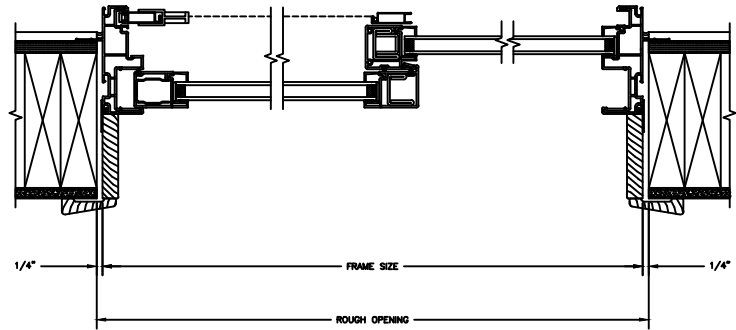

SCALE: 3" = 1'-0"

INSULATING GLASS

3/4" PROFILED INNERGRILLE

5/8" PUTTY WDL WITH INNERBAR

5/8" PUTTY WDL (EXTERIOR ONLY) WITH 5/8" FLAT INNERGRILLE

7/8" PUTTY WDL WITH INNERBAR

7/8" PUTTY WDL (EXTERIOR ONLY) WITH 13/16" FLAT INNERGRILLE

Next Dimension Classic Series

SLIDING PATIO DOOR

SECTION DETAILS : CONSTRUCTION

SCALE: 1 1/2" = 1'-0"

HEAD JAMB & SILL
2 X 6 FRAME WITH SIDING

JAMBS
2 X 6 FRAME WITH SIDING

HEAD JAMB & SILL
2 X 4 FRAME WITH STUCCO

JAMBS
2 X 4 FRAME WITH STUCCO

Next Dimension Classic Series

SLIDING PATIO DOOR

SECTION DETAILS : CONSTRUCTION

SCALE: 1 1/2" = 1'-0"

HEAD JAMB & SILL
2 X 6 FRAME WITH BRICK VENEER

JAMBS
2 X 6 FRAME WITH BRICK VENEER