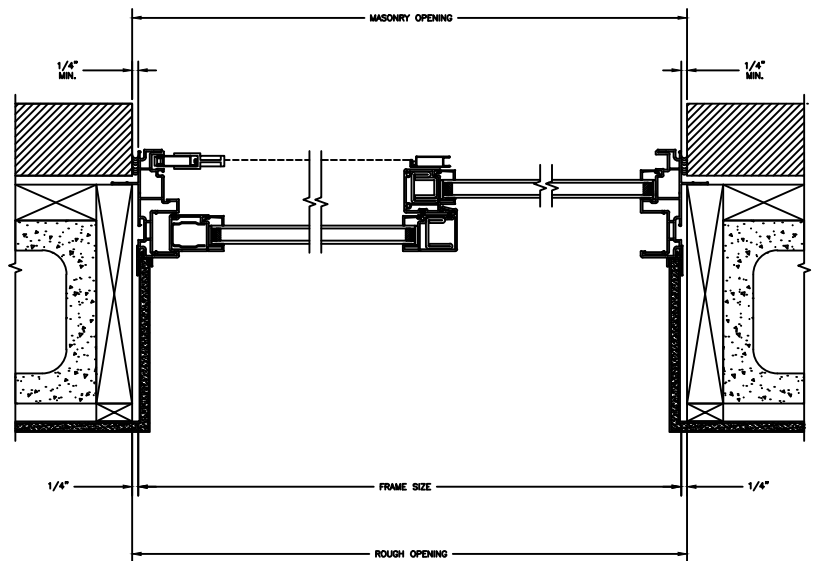

JAMBS
2 X 4 FRAME WITH STUCCO

Next Dimension Classic Series

SLIDING PATIO DOOR

SECTION DETAILS : CONSTRUCTION

SCALE: 1 1/2" = 1'-0"

HEAD JAMB & SILL
2 X 6 FRAME WITH BRICK VENEER

JAMBS
2 X 6 FRAME WITH BRICK VENEER

HEAD JAMB & SILL
8" CONCRETE BLOCK WALL
WITH BRICK VENEER

JAMBS
8" CONCRETE BLOCK WALL
WITH BRICK VENEER