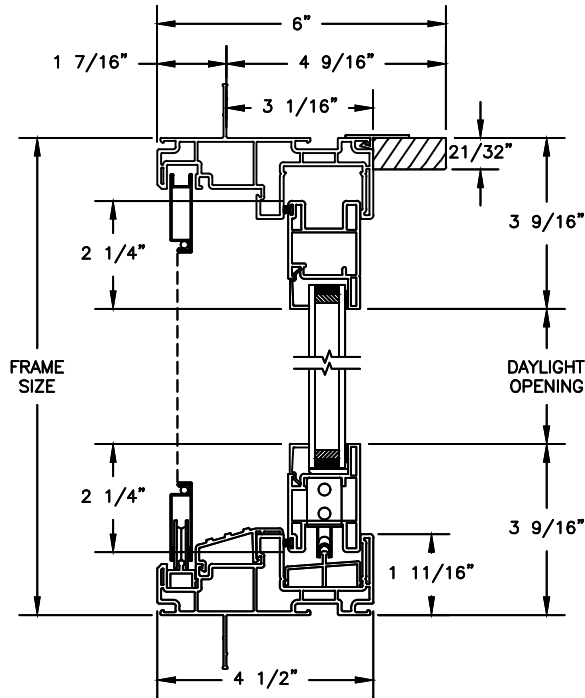

Next Dimension Classic Series

SLIDING PATIO DOOR

SECTION DETAILS

SCALE: 3" = 1'-0"

Next Dimension Classic Series

SLIDING PATIO DOOR

SECTION DETAILS: BLINDS BETWEEN GLASS

SCALE: 3" = 1'-0"

Next Dimension Classic Series

SLIDING PATIO DOOR

SECTION DETAILS: SIDELITE / TRANSOM

SCALE: 3" = 1'-0"

OPERATING HEAD JAMB & SILL

STATIONARY HEAD JAMB & SILL

JAMBS

Next Dimension Classic Series

SCALE: 3" = 1'-0"

HEAD JAMB WITH
BRICKMOULD ACCESSORY

Next Dimension Classic Series

SLIDING PATIO DOOR

SECTION DETAILS: MULLIONS

SCALE: 3" = 1'-0"

HORIZONTAL MULLION
TRANSOM/OPERATOR

HORIZONTAL 2" MULLION
TRANSOM/OPERATOR

HEAD JAMB & SILL
8" CONCRETE BLOCK WALL
WITH BRICK VENEER

JAMBS
8" CONCRETE BLOCK WALL
WITH BRICK VENEER