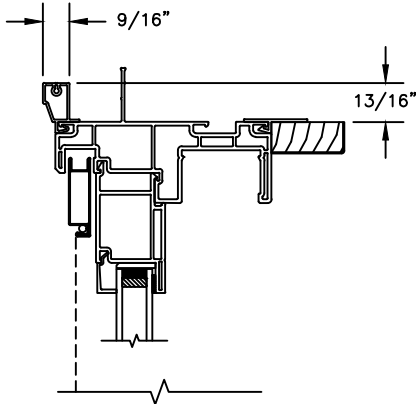

SLIDING PATIO DOOR

SECTION DETAILS: SIDELITE / TRANSOM

SCALE: 3" = 1'-0"

HEAD & SILL

JAMBS

Next Dimension Classic Series

SLIDING PATIO DOOR

SECTION DETAILS: BRICKMOULD ACCESSORY

SCALE: 3" = 1'-0"

HEAD JAMB WITH
BRICKMOULD ACCESSORY

Next Dimension Classic Series

SLIDING PATIO DOOR

SECTION DETAILS: MULLIONS

SCALE: 3" = 1'-0"

HORIZONTAL MULLION
TRANSOM/OPERATOR

HORIZONTAL 2" MULLION
TRANSOM/OPERATOR