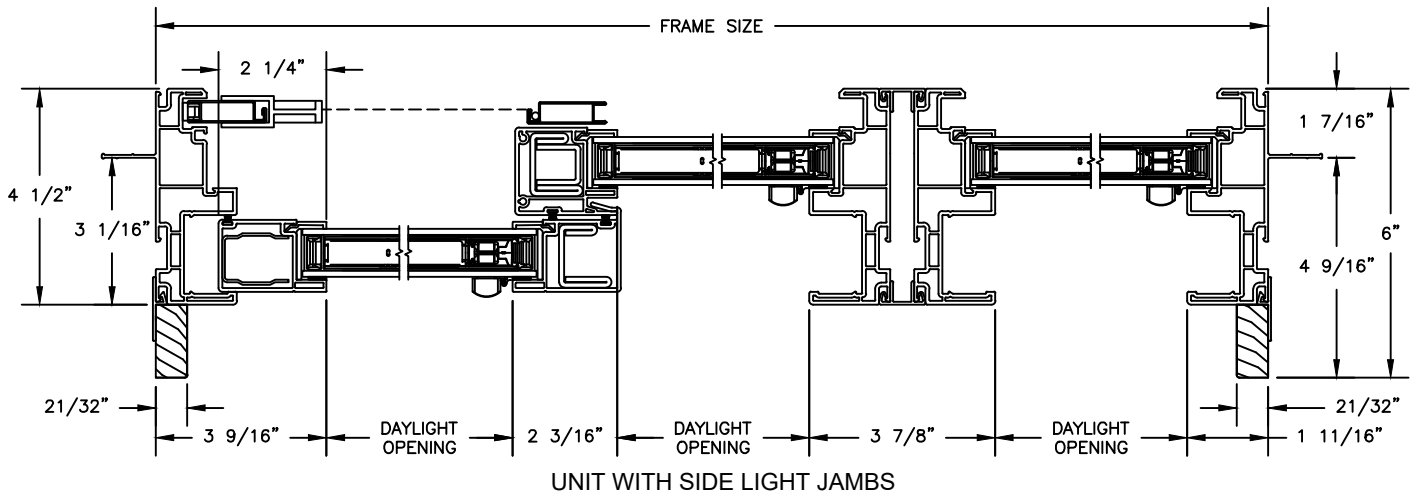

Next Dimension Classic Series

SLIDING PATIO DOOR

SECTION DETAILS

SCALE: 3" = 1'-0"

Next Dimension Classic Series

SLIDING PATIO DOOR

SECTION DETAILS: BLINDS BETWEEN GLASS

SCALE: 3" = 1'-0"

Next Dimension Classic Series

SLIDING PATIO DOOR

SECTION DETAILS: SIDELITE / TRANSOM

SCALE: 3" = 1'-0"

OPERATING HEAD JAMB & SILL

STATIONARY HEAD JAMB & SILL

JAMBS

Next Dimension Classic Series

SLIDING PATIO DOOR

SECTION DETAILS: SIDELITE / TRANSOM

SCALE: 3" = 1'-0"

HEAD & SILL

JAMBS

Next Dimension Classic Series

SLIDING PATIO DOOR

SECTION DETAILS: BRICKMOULD ACCESSORY

SCALE: 3" = 1'-0"

HEAD JAMB WITH
BRICKMOULD ACCESSORY

Next Dimension Classic Series

SLIDING PATIO DOOR

SECTION DETAILS: MULLIONS

SCALE: 3" = 1'-0"

HORIZONTAL MULLION
TRANSOM/OPERATOR

HORIZONTAL 2" MULLION
TRANSOM/OPERATOR