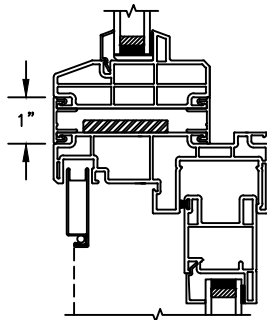

SCALE: 3" = 1'-0"

HEAD JAMB WITH
BRICKMOULD ACCESSORY

Next Dimension Classic Series

SLIDING PATIO DOOR

SECTION DETAILS: MULLIONS

SCALE: 3" = 1'-0"

HORIZONTAL MULLION
TRANSOM/OPERATOR

HORIZONTAL 2" MULLION
TRANSOM/OPERATOR

SCALE: 3" = 1'-0"

INSULATING GLASS

3/4" PROFILED INNERGRILLE

5/8" PUTTY WDL WITH INNERBAR

5/8" PUTTY WDL (EXTERIOR ONLY) WITH 5/8" FLAT INNERGRILLE

7/8" PUTTY WDL WITH INNERBAR

7/8" PUTTY WDL (EXTERIOR ONLY) WITH 13/16" FLAT INNERGRILLE