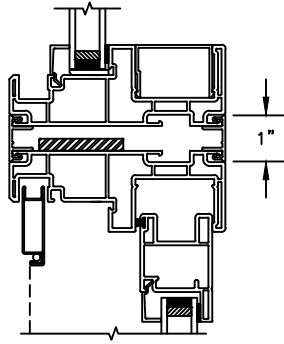

SCALE: 3" = 1'-0"

HEAD JAMB WITH
BRICKMOULD ACCESSORY

Next Dimension Classic Series

SLIDING PATIO DOOR

SECTION DETAILS: MULLIONS

SCALE: 3" = 1'-0"

HORIZONTAL MULLION
TRANSOM/OPERATOR

HORIZONTAL 2" MULLION
TRANSOM/OPERATOR

SCALE: 3" = 1'-0"

INSULATING GLASS

3/4" PROFILED INNERGRILLE

5/8" PUTTY WDL WITH INNERBAR

5/8" PUTTY WDL (EXTERIOR ONLY) WITH 5/8" FLAT INNERGRILLE

7/8" PUTTY WDL WITH INNERBAR

7/8" PUTTY WDL (EXTERIOR ONLY) WITH 13/16" FLAT INNERGRILLE