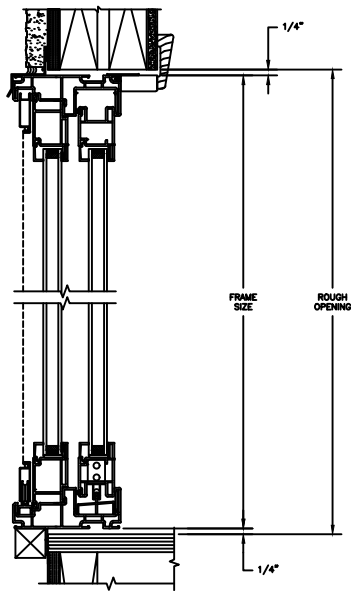

SCALE: 3" = 1'-0"

INSULATING GLASS

3/4" PROFILED INNERGRILLE

5/8" PUTTY WDL WITH INNERBAR

5/8" PUTTY WDL (EXTERIOR ONLY) WITH 5/8" FLAT INNERGRILLE

7/8" PUTTY WDL WITH INNERBAR

7/8" PUTTY WDL (EXTERIOR ONLY) WITH 13/16" FLAT INNERGRILLE

Next Dimension Classic Series

SLIDING PATIO DOOR

SECTION DETAILS : CONSTRUCTION

SCALE: 1 1/2" = 1'-0"

HEAD JAMB & SILL
2 X 6 FRAME WITH SIDING

JAMBS
2 X 6 FRAME WITH SIDING

HEAD JAMB & SILL
2 X 4 FRAME WITH STUCCO

JAMBS
2 X 4 FRAME WITH STUCCO

Next Dimension Classic Series

SLIDING PATIO DOOR

SECTION DETAILS : CONSTRUCTION

SCALE: 1 1/2" = 1'-0"

HEAD JAMB & SILL
2 X 6 FRAME WITH BRICK VENEER

JAMBS
2 X 6 FRAME WITH BRICK VENEER

HEAD JAMB & SILL
8" CONCRETE BLOCK WALL
WITH BRICK VENEER

JAMBS
8" CONCRETE BLOCK WALL
WITH BRICK VENEER