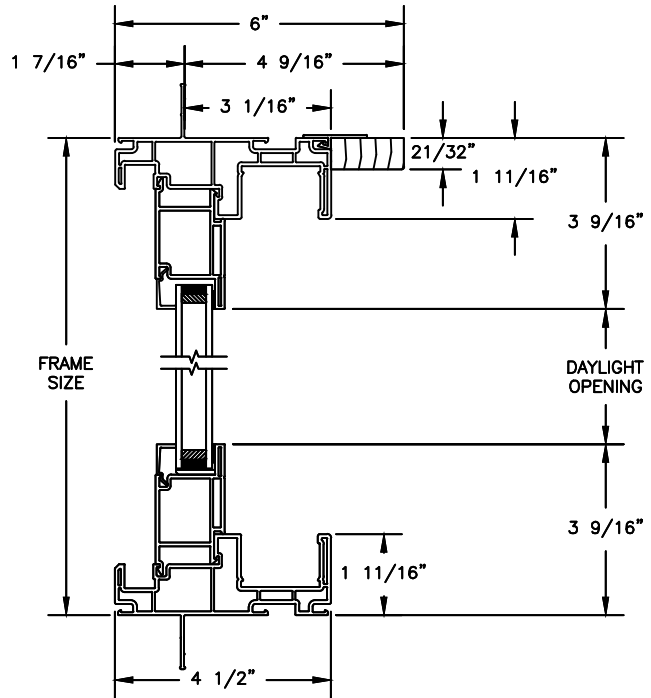

Next Dimension Classic Series

SLIDING PATIO DOOR

SECTION DETAILS: SIDELITE / TRANSOM

SCALE: 3" = 1'-0"

OPERATING HEAD JAMB & SILL

STATIONARY HEAD JAMB & SILL

JAMBS

Next Dimension Classic Series