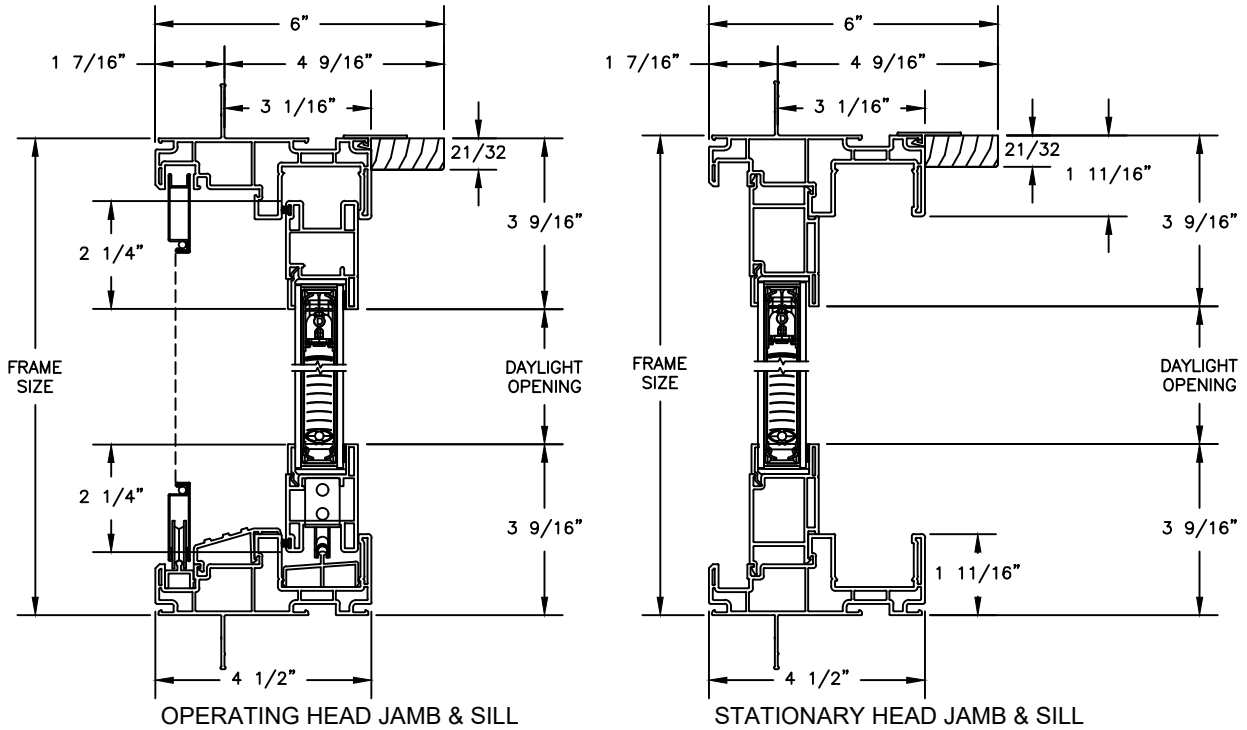

Next Dimension Classic Series

SLIDING PATIO DOOR

SECTION DETAILS

SCALE: 3" = 1'-0"

Next Dimension Classic Series

SLIDING PATIO DOOR

SECTION DETAILS: BLINDS BETWEEN GLASS

SCALE: 3" = 1'-0"

Next Dimension Classic Series

SLIDING PATIO DOOR

SECTION DETAILS: SIDELITE / TRANSOM

SCALE: 3" = 1'-0"

OPERATING HEAD JAMB & SILL

STATIONARY HEAD JAMB & SILL

JAMBS

Next Dimension Classic Series

SLIDING PATIO DOOR

SECTION DETAILS: SIDELITE / TRANSOM

SCALE: 3" = 1'-0"

HEAD & SILL

JAMBS

Next Dimension Classic Series

SLIDING PATIO DOOR

SECTION DETAILS: BRICKMOULD ACCESSORY

SCALE: 3" = 1'-0"

HEAD JAMB WITH
BRICKMOULD ACCESSORY

Next Dimension Classic Series

SLIDING PATIO DOOR

SECTION DETAILS: MULLIONS

SCALE: 3" = 1'-0"

HORIZONTAL MULLION
TRANSOM/OPERATOR

HORIZONTAL 2" MULLION
TRANSOM/OPERATOR