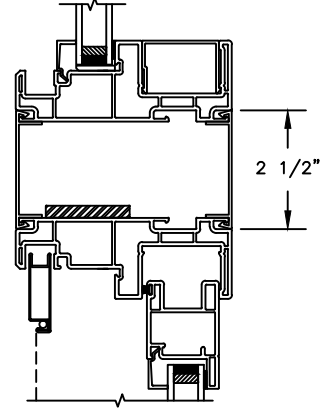

SCALE: 3" = 1'-0"

HEAD JAMB WITH
BRICKMOULD ACCESSORY

Next Dimension Classic Series

SLIDING PATIO DOOR

SECTION DETAILS: MULLIONS

SCALE: 3" = 1'-0"

HORIZONTAL MULLION
TRANSOM/OPERATOR

HORIZONTAL 2" MULLION
TRANSOM/OPERATOR

SCALE: 3" = 1'-0"

INSULATING GLASS

3/4" PROFILED INNERGRILLE

5/8" PUTTY WDL WITH INNERBAR

5/8" PUTTY WDL (EXTERIOR ONLY) WITH 5/8" FLAT INNERGRILLE

7/8" PUTTY WDL WITH INNERBAR

7/8" PUTTY WDL (EXTERIOR ONLY) WITH 13/16" FLAT INNERGRILLE