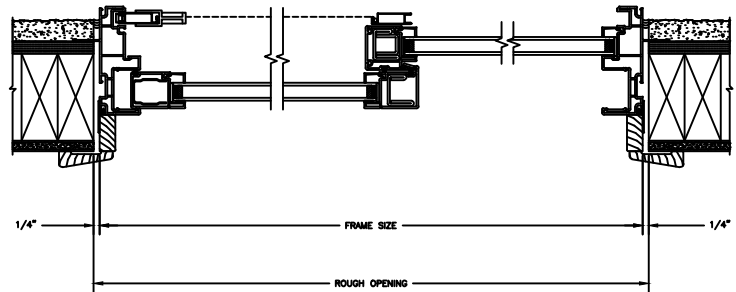

SCALE: 3" = 1'-0"

INSULATING GLASS

3/4" PROFILED INNERGRILLE

5/8" PUTTY WDL WITH INNERBAR

5/8" PUTTY WDL (EXTERIOR ONLY) WITH 5/8" FLAT INNERGRILLE

7/8" PUTTY WDL WITH INNERBAR

7/8" PUTTY WDL (EXTERIOR ONLY) WITH 13/16" FLAT INNERGRILLE

Next Dimension Classic Series

SLIDING PATIO DOOR

SECTION DETAILS : CONSTRUCTION

SCALE: 1 1/2" = 1'-0"

HEAD JAMB & SILL
2 X 6 FRAME WITH SIDING

JAMBS
2 X 6 FRAME WITH SIDING

HEAD JAMB & SILL
2 X 4 FRAME WITH STUCCO

JAMBS
2 X 4 FRAME WITH STUCCO

Next Dimension Classic Series

SLIDING PATIO DOOR

SECTION DETAILS : CONSTRUCTION

SCALE: 1 1/2" = 1'-0"

HEAD JAMB & SILL
2 X 6 FRAME WITH BRICK VENEER

JAMBS
2 X 6 FRAME WITH BRICK VENEER