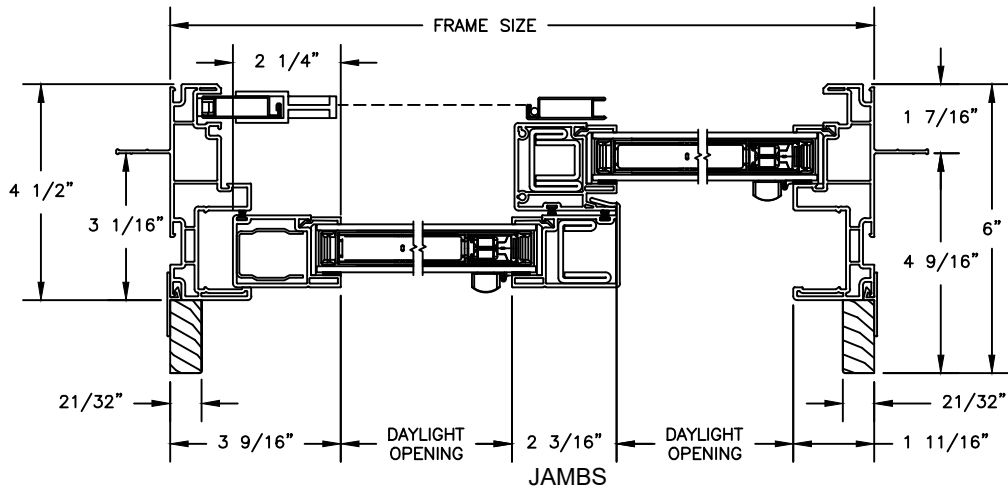

Next Dimension Classic Series

SLIDING PATIO DOOR

SECTION DETAILS

SCALE: 3" = 1'-0"

Next Dimension Classic Series

SLIDING PATIO DOOR

SECTION DETAILS: BLINDS BETWEEN GLASS

SCALE: 3" = 1'-0"

Next Dimension Classic Series

SLIDING PATIO DOOR

SECTION DETAILS: SIDELITE / TRANSOM

SCALE: 3" = 1'-0"

OPERATING HEAD JAMB & SILL

STATIONARY HEAD JAMB & SILL

JAMBS

Next Dimension Classic Series

SLIDING PATIO DOOR

SECTION DETAILS: SIDELITE / TRANSOM

SCALE: 3" = 1'-0"

HEAD & SILL

JAMBS

Next Dimension Classic Series

SLIDING PATIO DOOR

SECTION DETAILS: BRICKMOULD ACCESSORY

HEAD JAMB & SILL
8" CONCRETE BLOCK WALL
WITH BRICK VENEER

JAMBS
8" CONCRETE BLOCK WALL
WITH BRICK VENEER