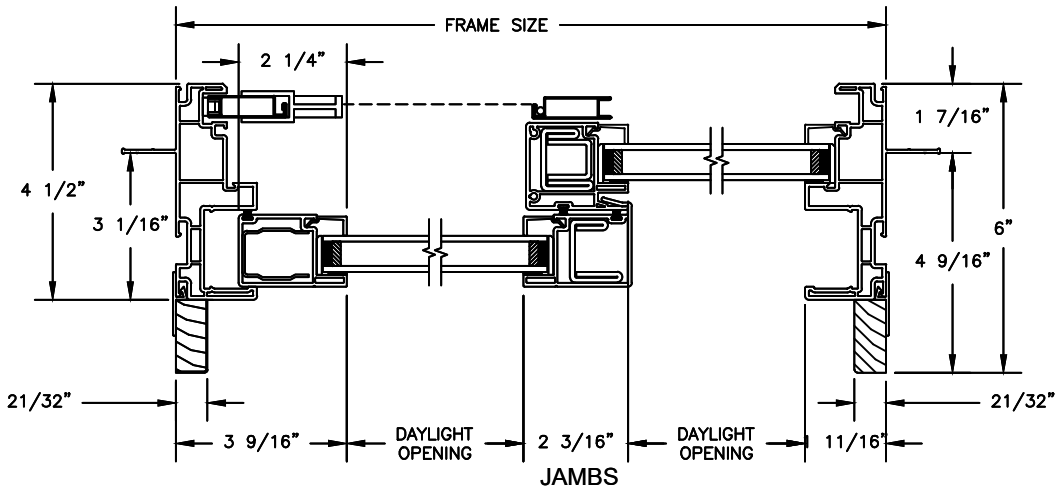

Next Dimension Classic Series

SLIDING PATIO DOOR

SECTION DETAILS

SCALE: 3" = 1'-0"

Next Dimension Classic Series

SLIDING PATIO DOOR

SECTION DETAILS: BLINDS BETWEEN GLASS

SCALE: 3" = 1'-0"

Next Dimension Classic Series

SLIDING PATIO DOOR

SECTION DETAILS: SIDELITE / TRANSOM

SCALE: 3" = 1'-0"

OPERATING HEAD JAMB & SILL

STATIONARY HEAD JAMB & SILL

JAMBS

Next Dimension Classic Series

SLIDING PATIO DOOR

SECTION DETAILS: SIDELITE / TRANSOM

SCALE: 3" = 1'-0"

HEAD & SILL

JAMBS

Next Dimension Classic Series

SLIDING PATIO DOOR

SECTION DETAILS: BRICKMOULD ACCESSORY

SCALE: 3" = 1'-0"

HEAD JAMB WITH
BRICKMOULD ACCESSORY

Next Dimension Classic Series

SLIDING PATIO DOOR

SECTION DETAILS: MULLIONS

SCALE: 3" = 1'-0"

HORIZONTAL MULLION
TRANSOM/OPERATOR

HORIZONTAL 2" MULLION
TRANSOM/OPERATOR