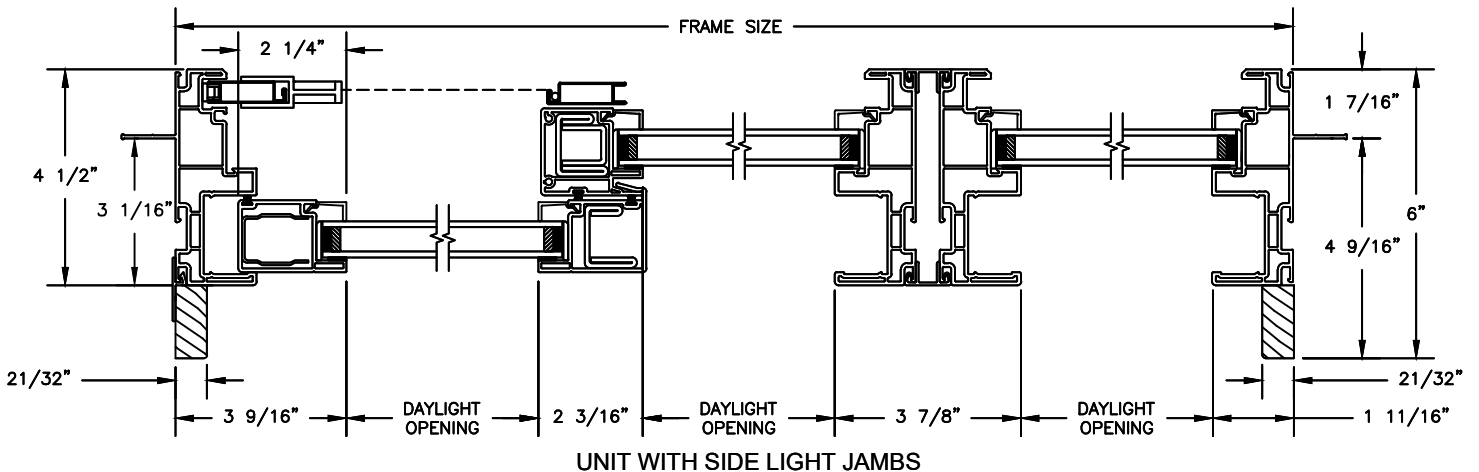

Next Dimension Classic Series

SLIDING PATIO DOOR

SECTION DETAILS

SCALE: 3" = 1'-0"

Next Dimension Classic Series

SLIDING PATIO DOOR

SECTION DETAILS: BLINDS BETWEEN GLASS

SCALE: 3" = 1'-0"

Next Dimension Classic Series

SLIDING PATIO DOOR

SECTION DETAILS: SIDELITE / TRANSOM

SCALE: 3" = 1'-0"

OPERATING HEAD JAMB & SILL

STATIONARY HEAD JAMB & SILL

JAMBS

Next Dimension Classic Series

SLIDING PATIO DOOR

SECTION DETAILS: SIDELITE / TRANSOM

SCALE: 3" = 1'-0"

HEAD & SILL

JAMBS

Next Dimension Classic Series

SLIDING PATIO DOOR

SECTION DETAILS: BRICKMOULD ACCESSORY

SCALE: 3" = 1'-0"

HEAD JAMB WITH
BRICKMOULD ACCESSORY

Next Dimension Classic Series

SLIDING PATIO DOOR

SECTION DETAILS: MULLIONS

SCALE: 3" = 1'-0"

HORIZONTAL MULLION
TRANSOM/OPERATOR

HORIZONTAL 2" MULLION
TRANSOM/OPERATOR