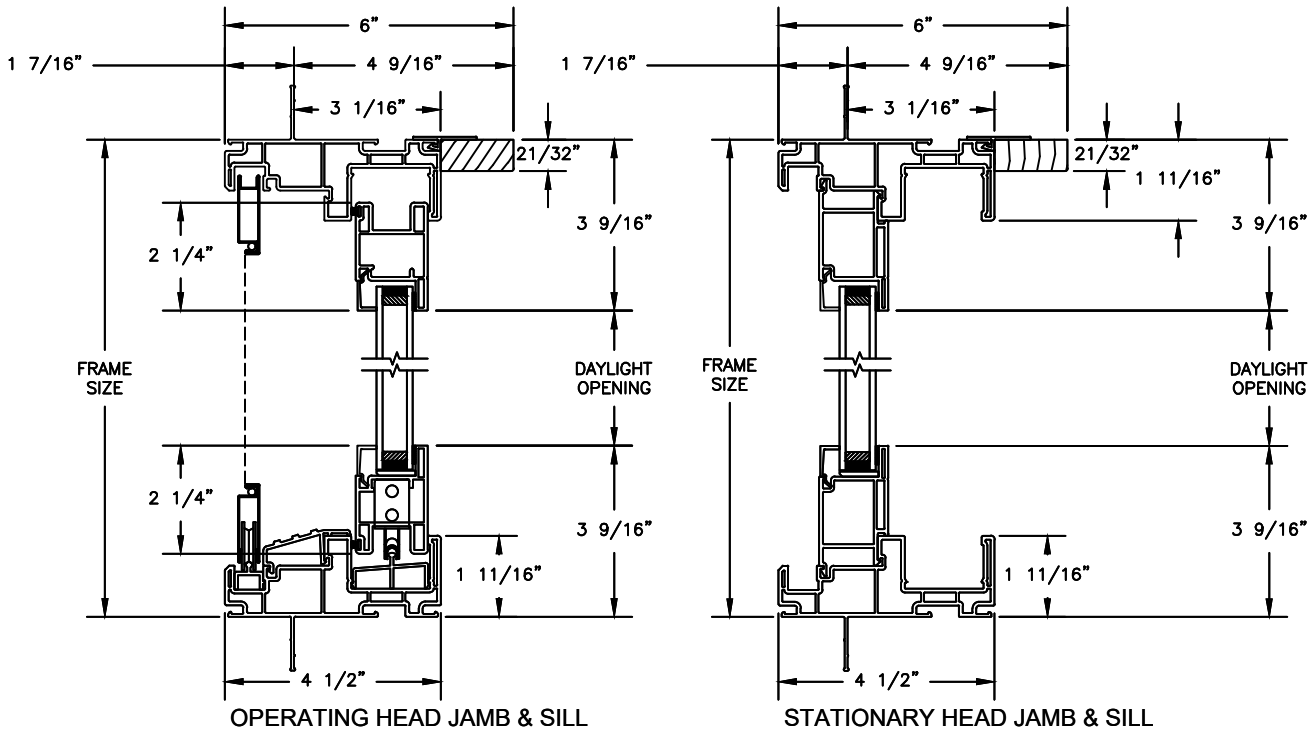

Next Dimension Classic Series

SLIDING PATIO DOOR

SECTION DETAILS

SCALE: 3" = 1'-0"

Next Dimension Classic Series

SLIDING PATIO DOOR

SECTION DETAILS: BLINDS BETWEEN GLASS

SCALE: 3" = 1'-0"

Next Dimension Classic Series

SLIDING PATIO DOOR

SECTION DETAILS: SIDELITE / TRANSOM

SCALE: 3" = 1'-0"

OPERATING HEAD JAMB & SILL

STATIONARY HEAD JAMB & SILL

JAMBS

Next Dimension Classic Series

SLIDING PATIO DOOR

SECTION DETAILS: SIDELITE / TRANSOM

SCALE: 3" = 1'-0"

HEAD & SILL

JAMBS

Next Dimension Classic Series

SLIDING PATIO DOOR

SECTION DETAILS: BRICKMOULD ACCESSORY

SCALE: 3" = 1'-0"

HEAD JAMB WITH
BRICKMOULD ACCESSORY

Next Dimension Classic Series

SLIDING PATIO DOOR

SECTION DETAILS: MULLIONS

SCALE: 3" = 1'-0"

HORIZONTAL MULLION
TRANSOM/OPERATOR

HORIZONTAL 2" MULLION
TRANSOM/OPERATOR