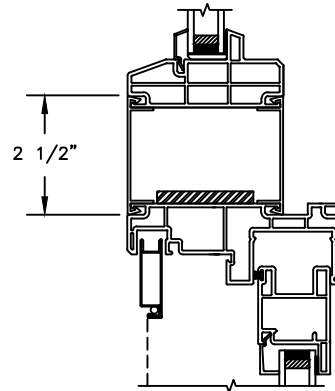

HORIZONTAL 2" MULLION
RADIUS/OPERATOR