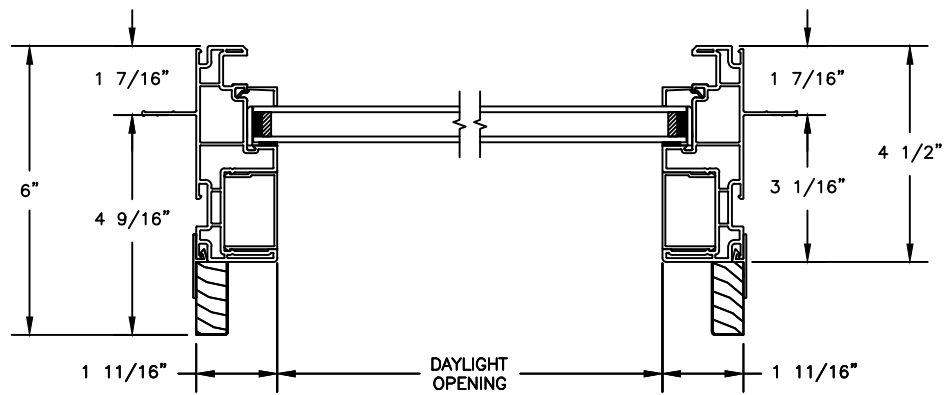

Next Dimension Classic Series

SLIDING PATIO DOOR

SECTION DETAILS: SIDELITE / TRANSOM

SCALE: 3" = 1'-0"

OPERATING HEAD JAMB & SILL

STATIONARY HEAD JAMB & SILL

JAMBS

Next Dimension Classic Series

SLIDING PATIO DOOR

SECTION DETAILS: SIDELITE / TRANSOM

SCALE: 3" = 1'-0"

HEAD & SILL

JAMBS

Next Dimension Classic Series

SLIDING PATIO DOOR

SECTION DETAILS: BRICKMOULD ACCESSORY

SCALE: 3" = 1'-0"

HEAD JAMB WITH
BRICKMOULD ACCESSORY

Next Dimension Classic Series

SLIDING PATIO DOOR

SECTION DETAILS: MULLIONS

SCALE: 3" = 1'-0"

HORIZONTAL MULLION
TRANSOM/OPERATOR

HORIZONTAL 2" MULLION
TRANSOM/OPERATOR