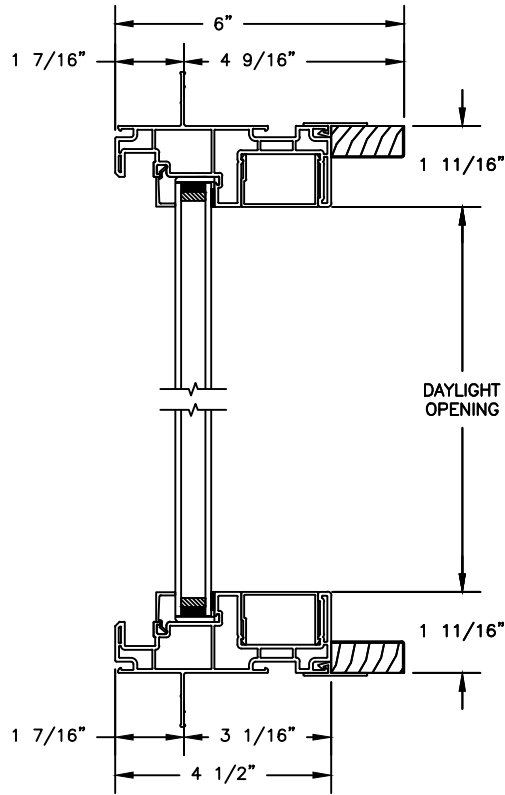

Next Dimension Classic Series

SLIDING PATIO DOOR

SECTION DETAILS: SIDELITE / TRANSOM

SCALE: 3" = 1'-0"

OPERATING HEAD JAMB & SILL

STATIONARY HEAD JAMB & SILL

JAMBS

Next Dimension Classic Series

SLIDING PATIO DOOR

SECTION DETAILS: SIDELITE / TRANSOM

SCALE: 3" = 1'-0"

HEAD & SILL

JAMBS

Next Dimension Classic Series

SLIDING PATIO DOOR

SECTION DETAILS: BRICKMOULD ACCESSORY

SCALE: 3" = 1'-0"

HEAD JAMB WITH
BRICKMOULD ACCESSORY

Next Dimension Classic Series

SLIDING PATIO DOOR

SECTION DETAILS: MULLIONS

SCALE: 3" = 1'-0"

HORIZONTAL MULLION
TRANSOM/OPERATOR

HORIZONTAL 2" MULLION
TRANSOM/OPERATOR

HEAD JAMB & SILL
8" CONCRETE BLOCK WALL
WITH BRICK VENEER

JAMBS
8" CONCRETE BLOCK WALL
WITH BRICK VENEER