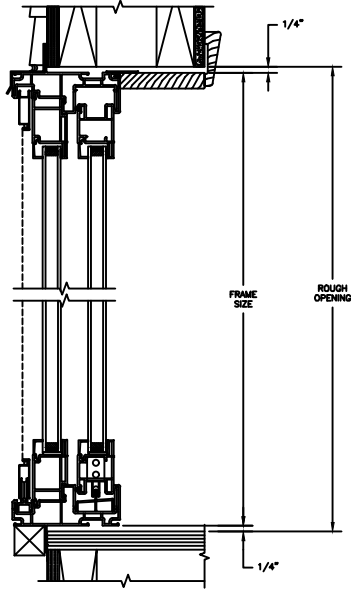

SCALE: 3" = 1'-0"

INSULATING GLASS

3/4" PROFILED INNERGRILLE

5/8" PUTTY WDL WITH INNERBAR

5/8" PUTTY WDL (EXTERIOR ONLY) WITH 5/8" FLAT INNERGRILLE

7/8" PUTTY WDL WITH INNERBAR

7/8" PUTTY WDL (EXTERIOR ONLY) WITH 13/16" FLAT INNERGRILLE

Next Dimension Classic Series

SLIDING PATIO DOOR

SECTION DETAILS : CONSTRUCTION

SCALE: 1 1/2" = 1'-0"

HEAD JAMB & SILL
2 X 6 FRAME WITH SIDING

JAMBS
2 X 6 FRAME WITH SIDING

HEAD JAMB & SILL
2 X 4 FRAME WITH STUCCO

HEAD JAMB & SILL
8" CONCRETE BLOCK WALL
WITH BRICK VENEER

JAMBS
8" CONCRETE BLOCK WALL
WITH BRICK VENEER