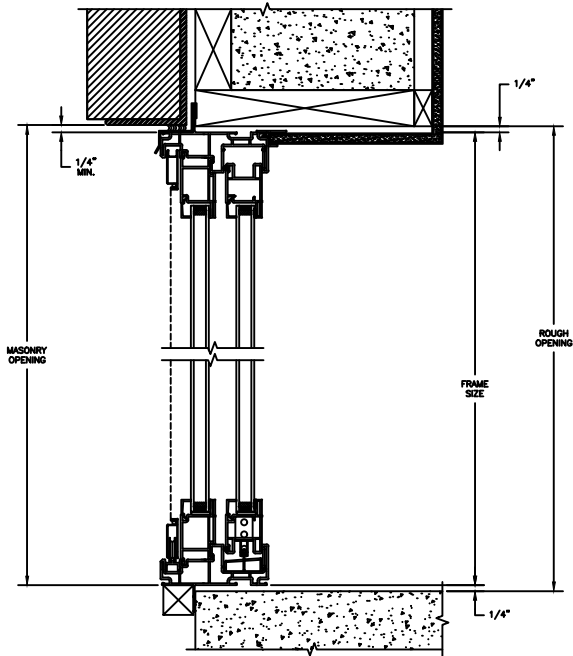

SCALE: 3" = 1'-0"

INSULATING GLASS

3/4" PROFILED INNERGRILLE

5/8" PUTTY WDL WITH INNERBAR

5/8" PUTTY WDL (EXTERIOR ONLY) WITH 5/8" FLAT INNERGRILLE

7/8" PUTTY WDL WITH INNERBAR

7/8" PUTTY WDL (EXTERIOR ONLY) WITH 13/16" FLAT INNERGRILLE

JAMBS
2 X 4 FRAME WITH STUCCO

Next Dimension Classic Series

SLIDING PATIO DOOR

SECTION DETAILS : CONSTRUCTION

SCALE: 1 1/2" = 1'-0"

HEAD JAMB & SILL
2 X 6 FRAME WITH BRICK VENEER

JAMBS
2 X 6 FRAME WITH BRICK VENEER

HEAD JAMB & SILL
8" CONCRETE BLOCK WALL
WITH BRICK VENEER

JAMBS
8" CONCRETE BLOCK WALL
WITH BRICK VENEER