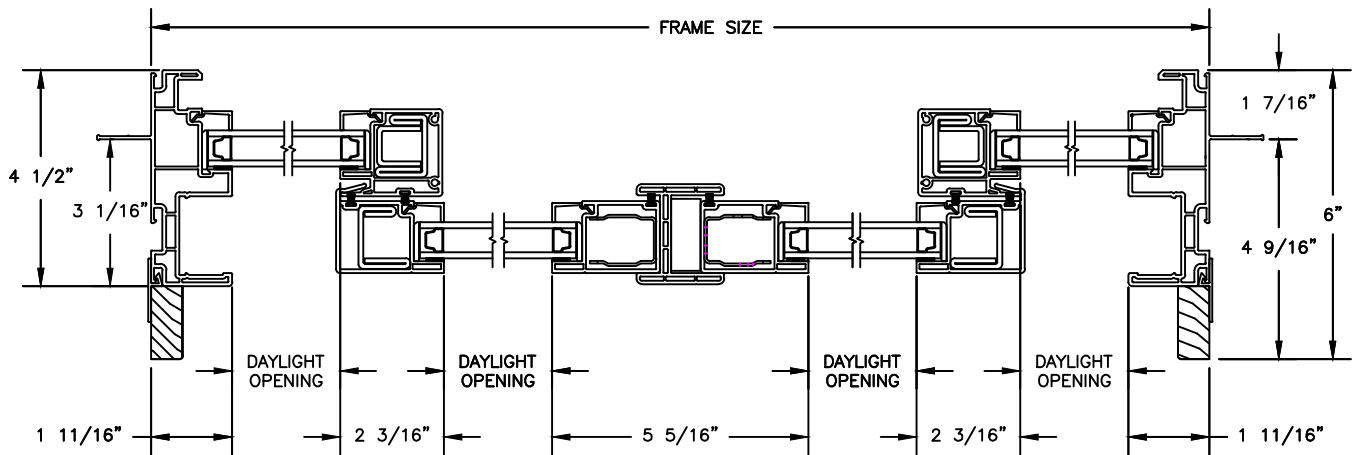

Next Dimension Classic Series

SLIDING PATIO DOOR

SECTION DETAILS: SIDELITE / TRANSOM

SCALE: 3" = 1'-0"

OPERATING HEAD JAMB & SILL

STATIONARY HEAD JAMB & SILL

JAMBS

Next Dimension Classic Series

SLIDING PATIO DOOR

SECTION DETAILS: SIDELITE / TRANSOM

SCALE: 3" = 1'-0"

HEAD & SILL

JAMBS

Next Dimension Classic Series

SLIDING PATIO DOOR

SECTION DETAILS: BRICKMOULD ACCESSORY

SCALE: 3" = 1'-0"

HEAD JAMB WITH
BRICKMOULD ACCESSORY

Next Dimension Classic Series

SLIDING PATIO DOOR

SECTION DETAILS: MULLIONS

SCALE: 3" = 1'-0"

HORIZONTAL MULLION
TRANSOM/OPERATOR

HORIZONTAL 2" MULLION
TRANSOM/OPERATOR