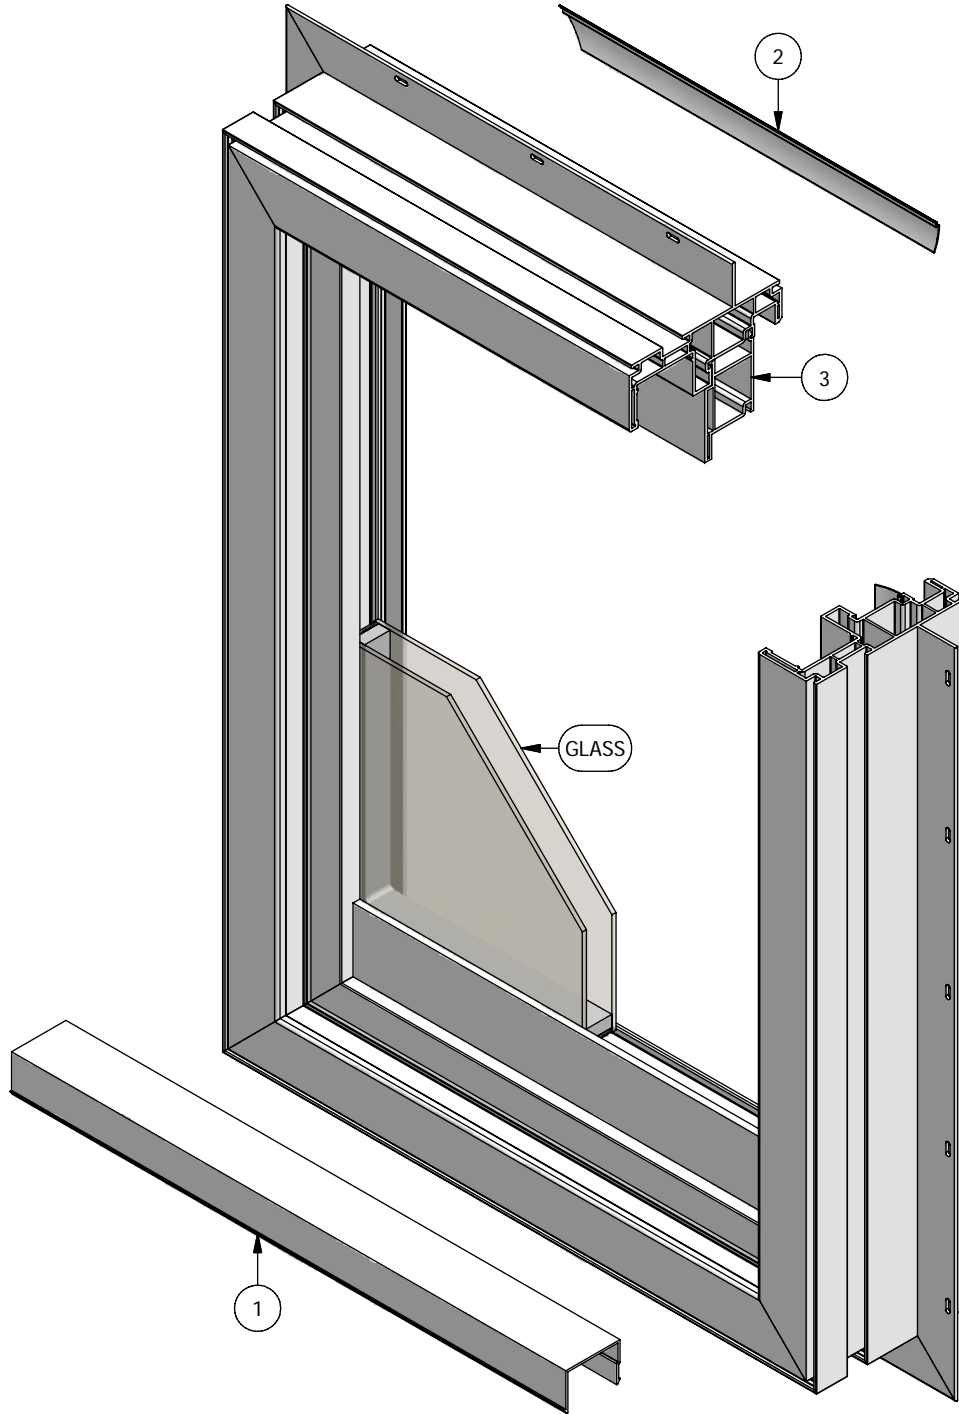

Next Dimension Classic Series Sliding Patio Door (Sidelite) Parts Identification

Next Dimension Classic Series

Sliding Patio Door (Sidelite)

Parts Identification

Image	Item #	Description	Color / Finish	Spec	Part #
	1	Frame Filler	White Clay	13'-0"	2370283 2371284
	2	Square Glazing Bead	White Clay Bronze Black Tan Ivory Cinnamon Green White	13'-0"	700013 701013 700013-BZ 700013-BK 700013-T 700013-I 700013-C 700013-G 700013-W
		Glazing Tape 1/16" x 1/2"	White	216 ft	394100