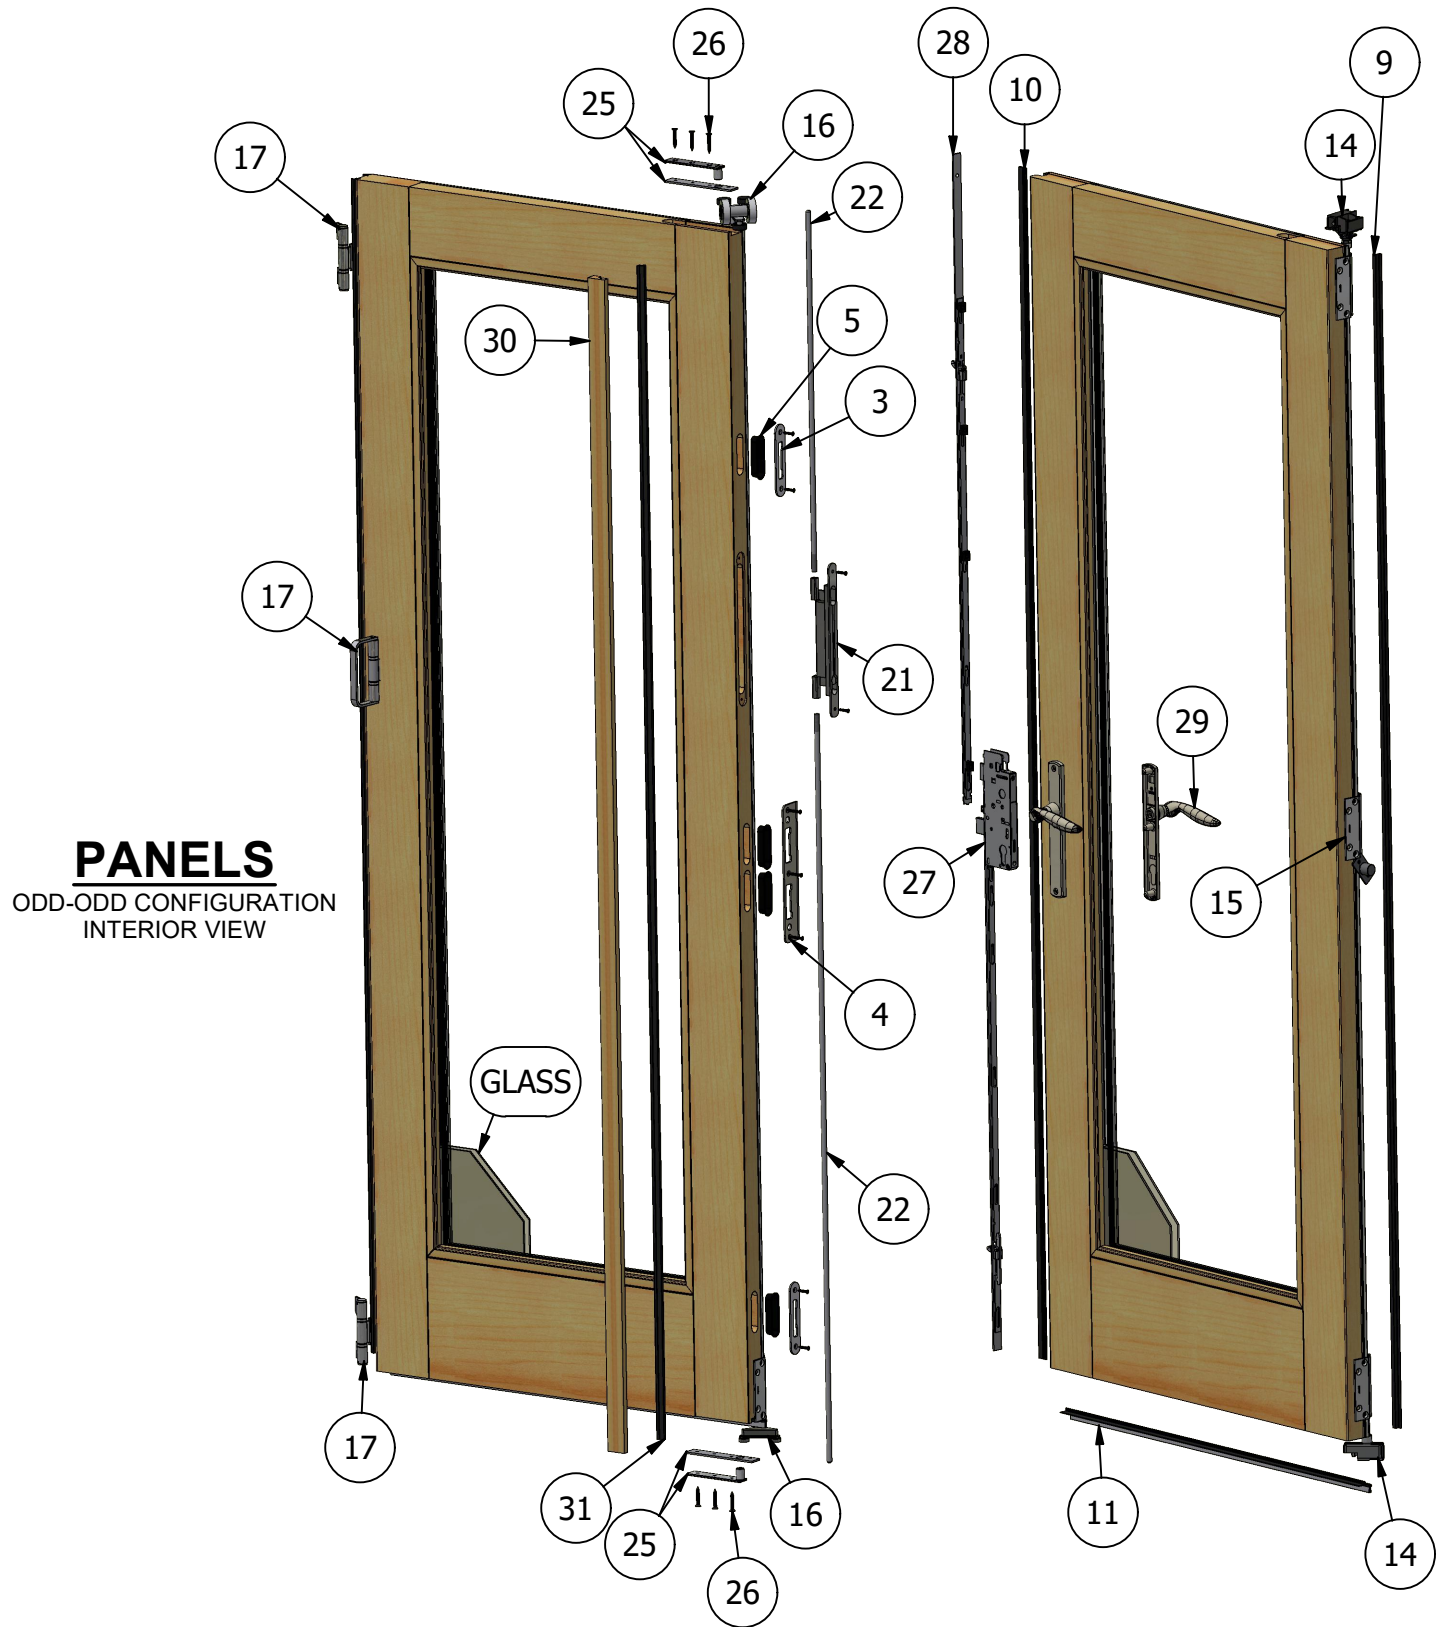

Pinnacle Clad Series

Bi-Fold Door

Parts Identification

Click on number to be redirected to part:

FRAME

3L-0R
INTERIOR VIEW

Pinnacle Clad Series

Bi-Fold Door

Parts Identification

Click on number to be redirected to part:

Pinnacle Clad Series

Bi-Fold Door

Parts Identification

Click on number to be redirected to part:

PANELS

ODD-ODD CONFIGURATION
INTERIOR VIEW

Pinnacle Clad Series

Bi-Fold Door

Parts Identification

Image	Item #	Description	Color / Finish / Size	Spec	Old	New SAP
	1	Head Jamb Pile Weatherstrip	Black	LF	4009R	10057455
	2	Head & Sill Weatherstrip	Black	LF	4017R	10057773
	3	Tongue Strike Plate	Stainless Steel		2384211	10055383
		Tongue Strike Plate Screws #6 X 3/4"	Stainless Steel		2370091	10053333
	4	Jamb Latch Plate w/ Screws	Brass (<i>Q3 2023 and older</i>) Satin Nickel Oil Rubbed Bronze Matte Black		2384089 2384090 2385295 2384097	10055864 10054936 10055154 10055867
	5	Dust Cap	Black	LF	2384219	10055131
	6	Drip Cap	Mill	LF	2002R	10057005
	7	Head & Side Inside Stop (3/4" x 1 7/8")	Clear Pine	LF	1021R	10057234
	8	4 9/16" Jamb Extension (5/8" x 5/8")	Clear Pine	LF	1019R	