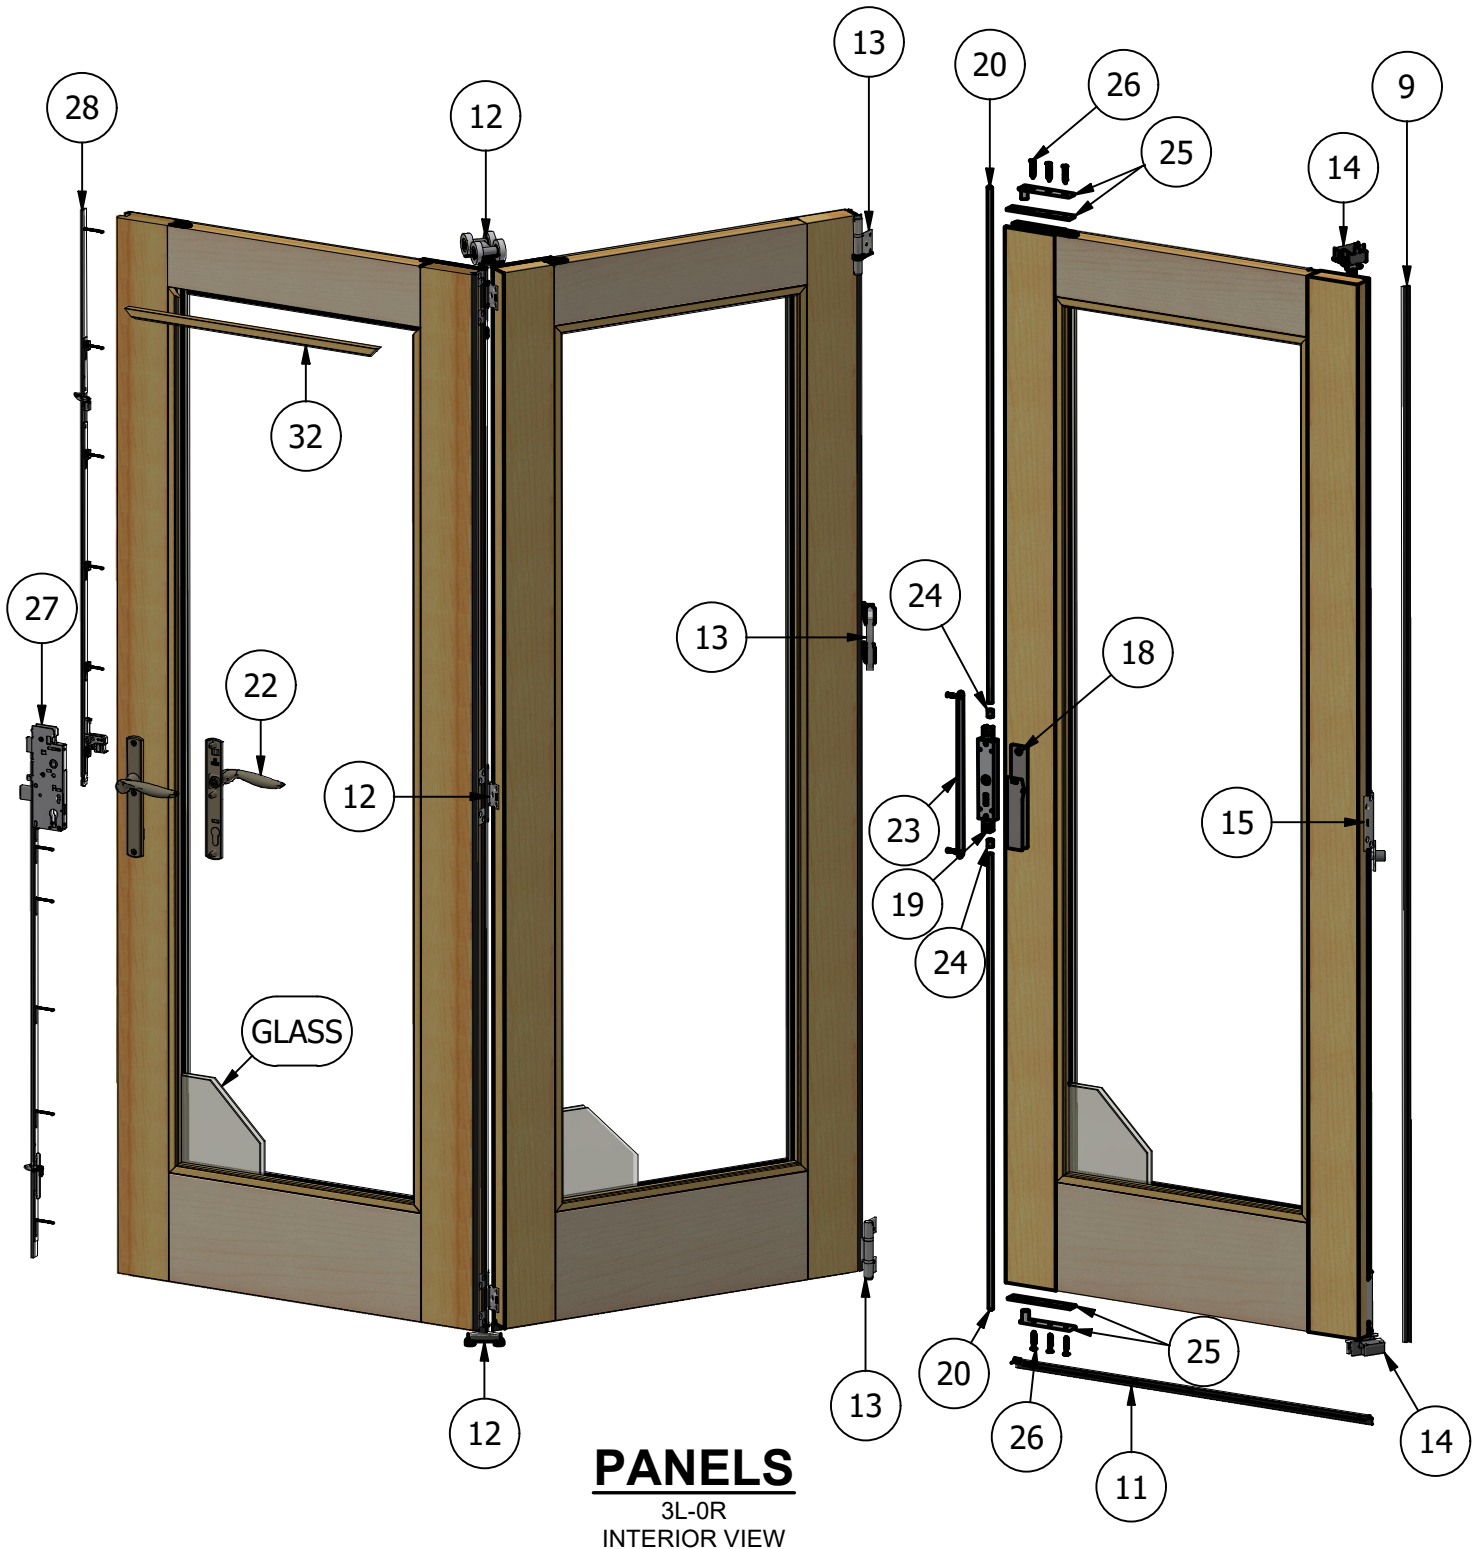

Pinnacle Clad Series

Bi-Fold Door

Parts Identification

Click on number to be redirected to part:

FRAME

3L-0R
INTERIOR VIEW

Pinnacle Clad Series

Bi-Fold Door

Parts Identification

Click on number to be redirected to part:

Pinnacle Clad Series

Bi-Fold Door

Parts Identification

Click on number to be redirected to part:

PANELS

ODD-ODD CONFIGURATION
INTERIOR VIEW

Pinnacle Clad Series

Bi-Fold Door

Parts Identification

Image	Item #	Description	Color / Finish / Size	Spec	Old	New SAP
	1	Head Jamb Pile Weatherstrip	Black	LF	4009R	10057455
	2	Head & Sill Weatherstrip	Black	LF	4017R	10057773
	3	Tongue Strike Plate	Stainless Steel		2384211	10055383
		Tongue Strike Plate Screws #6 X 3/4"	Stainless Steel		2370091	10053333
	4	Jamb Latch Plate w/ Screws	Brass (<i>Q3 2023 and older</i>) Satin Nickel Oil Rubbed Bronze Matte Black		2384089 2384090 2385295 2384097	10055864 10054936 10055154 10055867
	5	Dust Cap	Black	LF	2384219	10055131
	6	Drip Cap	Mill	LF	2002R	10057005
	7	Head & Side Inside Stop (3/4" x 1 7/8")	Clear Pine	LF	1021R	10057234
	8	4 9/16" Jamb Extension (5/8" x 5/8")	Clear Pine	LF	1019R	