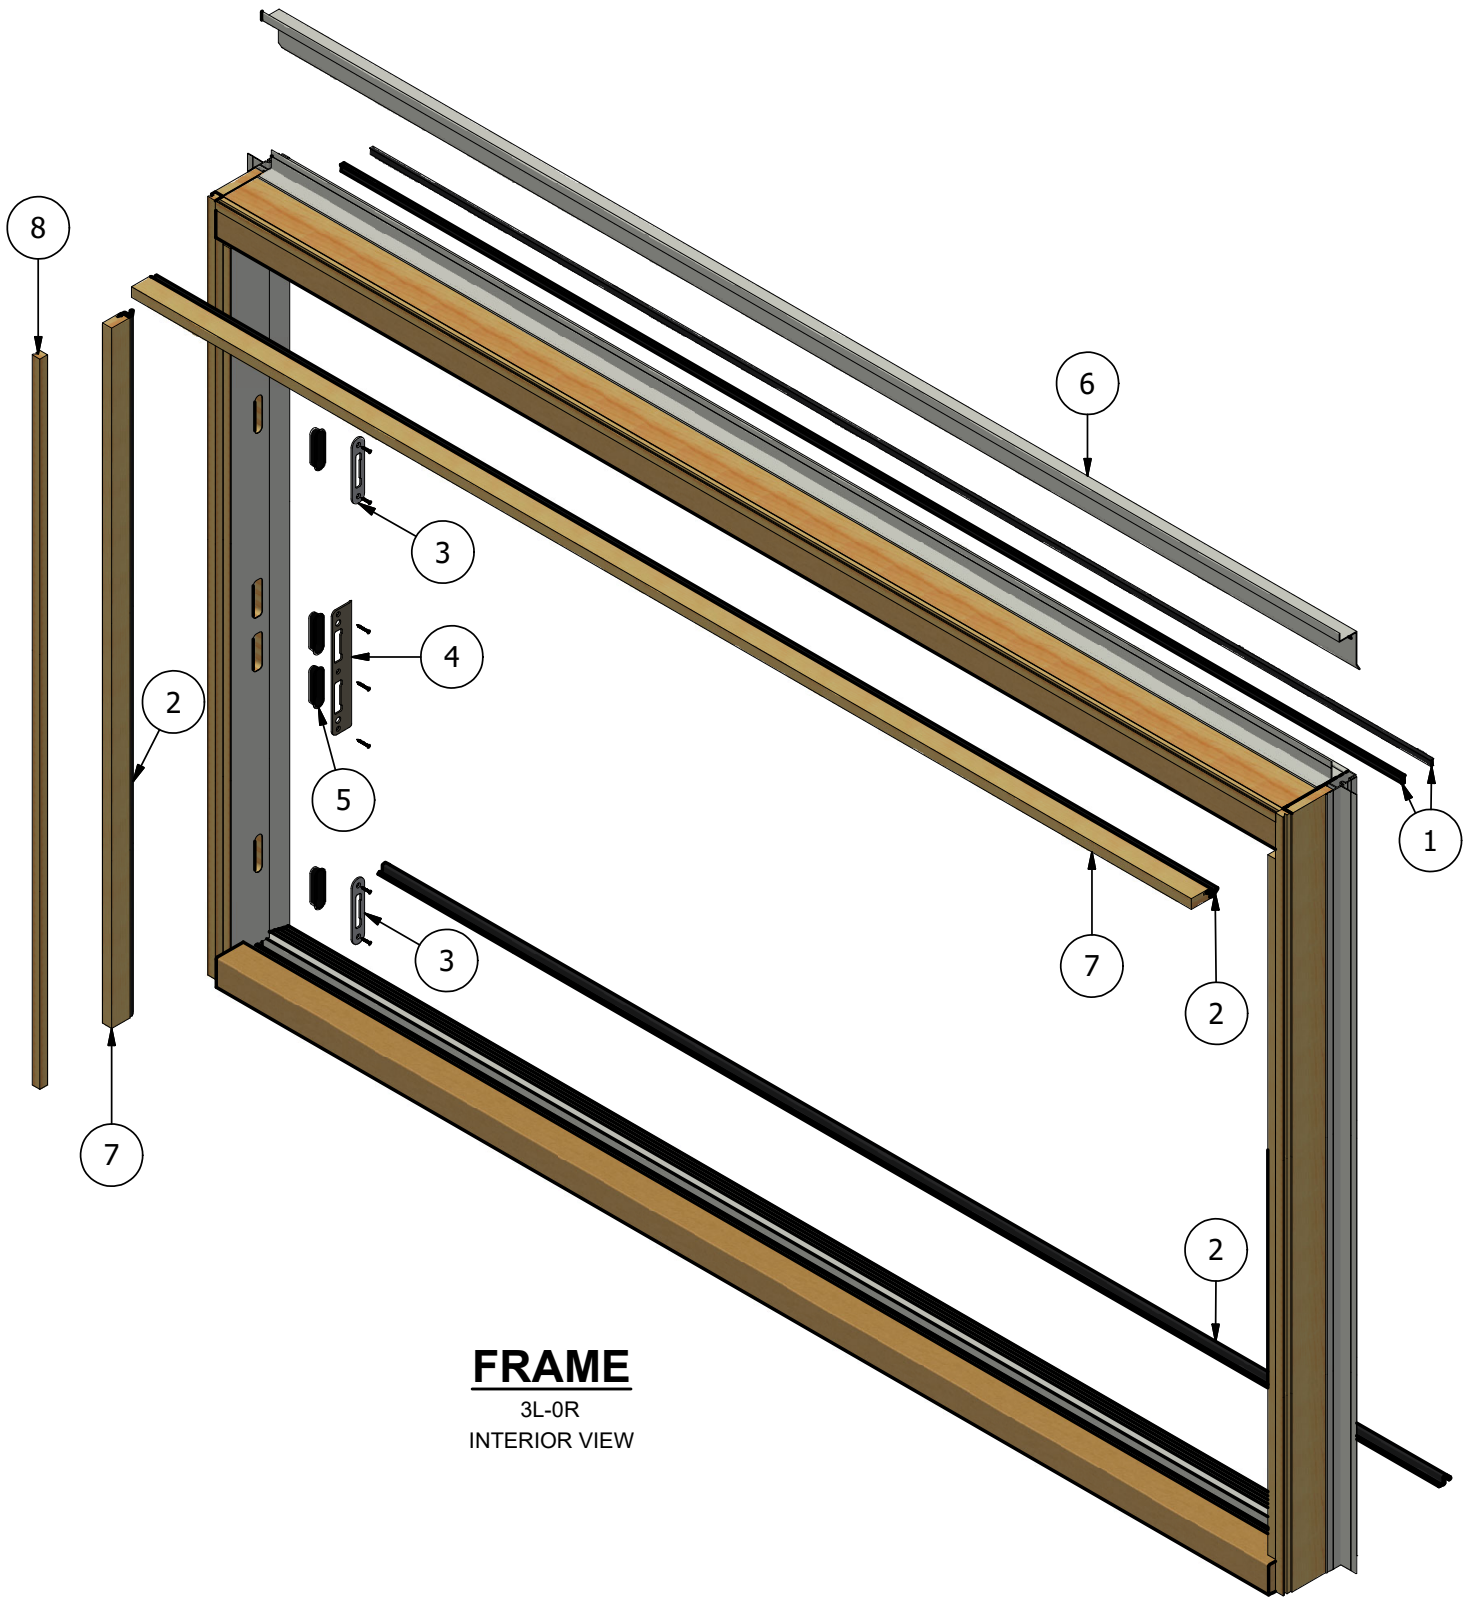

Pinnacle Clad Series

Bi-Fold Door

Parts Identification

Click on number to be redirected to part:

FRAME

3L-0R
INTERIOR VIEW

Pinnacle Clad Series

Bi-Fold Door

Parts Identification

Click on number to be redirected to part:

Pinnacle Clad Series

Bi-Fold Door

Parts Identification

Click on number to be redirected to part:

PANELS

ODD-ODD CONFIGURATION
INTERIOR VIEW

Pinnacle Clad Series

Bi-Fold Door

Parts Identification

Image	Item #	Description	Color / Finish / Size	Spec	Old	New SAP
	1	Head Jamb Pile Weatherstrip	Black	LF	4009R	10057455
	2	Head & Sill Weatherstrip	Black	LF	4017R	10057773
	3	Tongue Strike Plate	Stainless Steel		2384211	10055383
		Tongue Strike Plate Screws #6 X 3/4"	Stainless Steel		2370091	10053333
	4	Jamb Latch Plate w/ Screws	Brass (<i>Q3 2023 and older</i>) Satin Nickel Oil Rubbed Bronze Matte Black		2384089 2384090 2385295 2384097	10055864 10054936 10055154 10055867
	5	Dust Cap	Black	LF	2384219	10055131
	6	Drip Cap	Mill	LF	2002R	10057005
	7	Head & Side Inside Stop (3/4" x 1 7/8")	Clear Pine	LF	1021R	10057234
	8	4 9/16" Jamb Extension (5/8" x 5/8")	Clear Pine	LF	1019R	