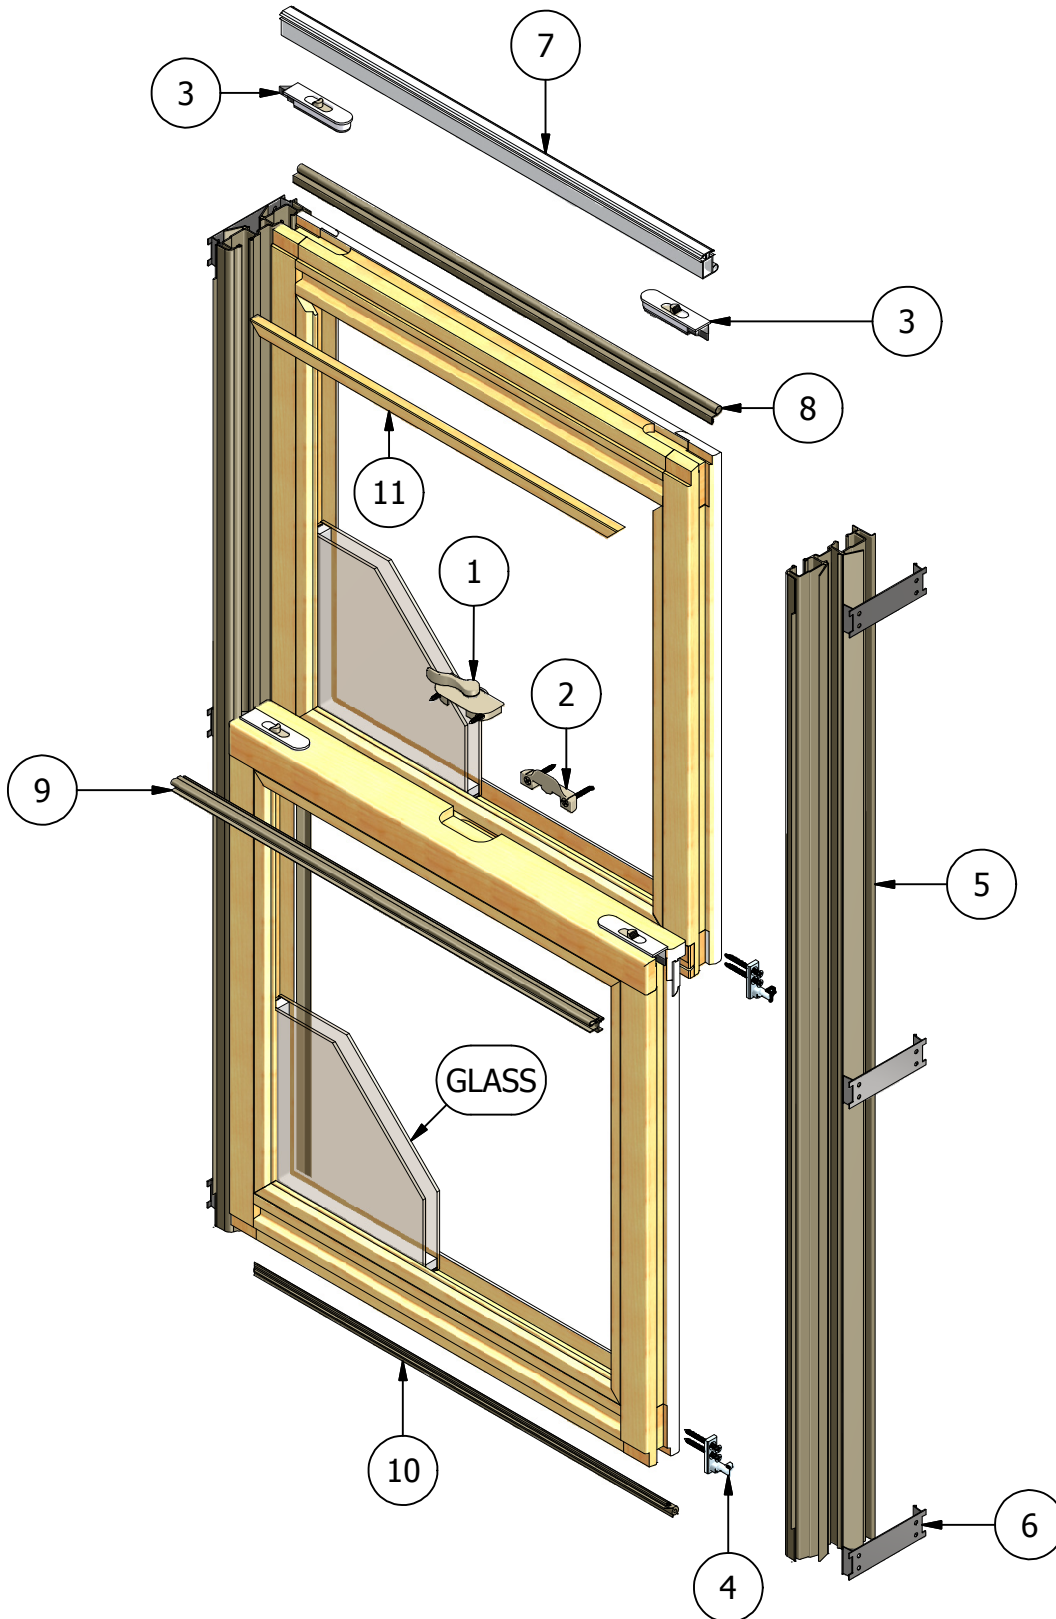

Revive Series

Primed Double Hung Sash Replacement Kits

Parts Identification

Revive Series

Primed Double Hung Sash Replacement Kits

Parts Identification

Image	Item #	Description	Color / Finish / Size	Spec	Old	New SAP
	1	Lock with Screws	White Champagne Bronze Oil Rubbed Bronze Satin Nickel Brass Black Faux Bronze		2382700 2382701 2382702 2382703 2382704 2382705 2382706 2382734	10055838 10055116 10055839 10055354 10055840 10054905 10056640 10055854
	2	Keeper with Screws	White Champagne Bronze Oil Rubbed Bronze Satin Nickel Brass Black Faux Bronze		2382710 2382711 2382712 2382713 2382714 2382715 2382716 2382735	10055841 10055355 10055842 10055117 10055843 10055356 10055844 10055360
	3	Tilt Latch with Screws (LH Shown) (Top & Bottom Sash)	White Champagne Bronze Oil Rubbed Bronze Satin Nickel Brass Black Faux Bronze	LH RH LH RH LH RH LH RH LH RH LH RH	2382720 2382721 2382722 2382723 2382724 2382725 2382726 2382727 2382728 2382729 2382730 2382731 2382732 2382733 2382736 2382737	10054996 10055845 10055357 10055846 10055118 10055847 10055358 10055848 10054935 10056641 10055849 10055359 10055853 10055119 10055855 10054997

Revive Series

Primed Double Hung Sash Replacement Kits

Parts Identification

Image	Item #	Description	Color / Finish / Size	Spec	Old	New SAP
	4	Tilt Pin (LH Shown)		LH RH	585672 585673	10055648 10056432
		Tilt Pin Screws (#6 x 1-1/2 YZ)			8094	10056499
	5	Jambliner (LH & RH)	Jambliners to be ordered per the following information: Color, LH or RH, and Window Size. NOTE: For units produced prior to 7/22/02, you will need to replace both LH and RH jambliner and 4 new tilt pins (#585672) and 8 tilt pin screws (#8094)			
	6	Jambliner Clip			583767	10055645
		Jambliner Screws (#6x3/4")			583761	10056425
 Not Shown on Assembly Dwg	7	Jambliner Head Pad			585820	10055649
	8	Parting Stop	48" White		585813	10054972
			48" Beige		585814	10056729
	9	Top Rail Weatherstrip			2381375	10055813