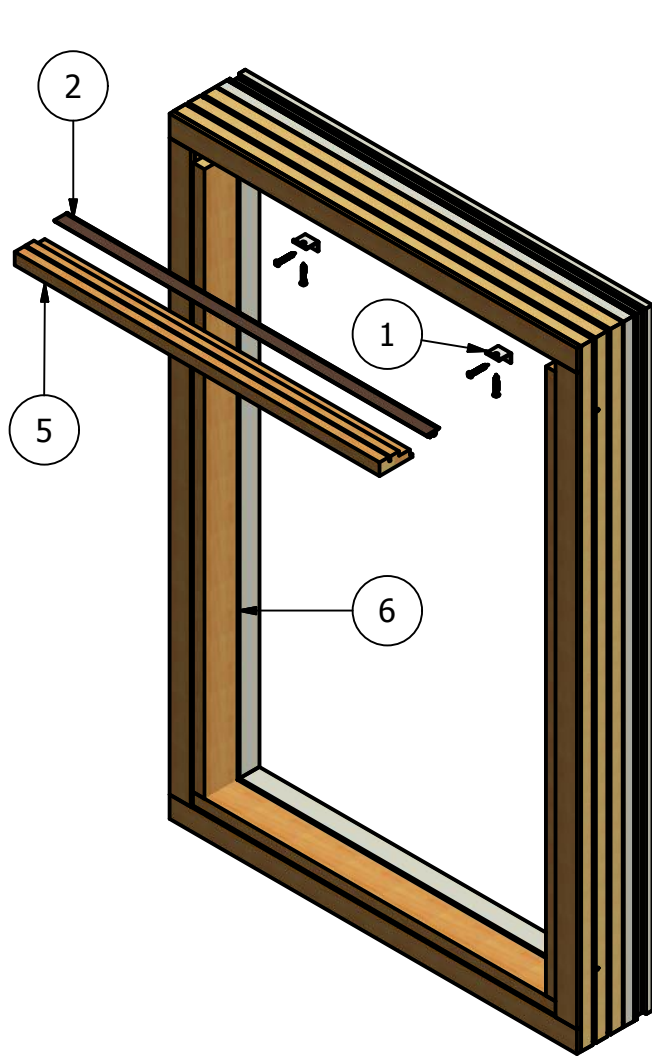

Pinnacle Series

Clad Casement 3 1/4" Frame (Picture)

Parts Identification

FRAME
INTERIOR VIEW

SASH
INTERIOR VIEW

WINDSOR
WINDOWS & DOORS
A Woodgrain Millwork Company

Pinnacle Series

Clad Casement 3 1/4" Frame (Picture)

Parts Identification

Image	Item #	Description	Color / Finish / Size	Spec	Part #
	1	Stationary Connector Frame Stationary Connector Screws #6 x 1" Screw Sash Stationary Connector Screws #8 x 3/4" Screw			2380991 550261 508060
	2	Frame Weatherstrip (All Four Sides)			531105
	3	Sash Weatherstrip (Head & Sides)			2380882
	4	Stationary Shim			478081
 Not Shown on Assembly Dwg		Spline			531301

WINDSOR
WINDOWS & DOORS
A Woodgrain Millwork Company

Pinnacle Series

Clad Casement 3 1/4" Frame (Picture)

Parts Identification

Image	Item #	Description	Color / Finish / Size	Spec	Part #
	5	Head & Sill Stop	10' Pine Lineal 4'-8' Alder Lineal 8'-12' Fir Lineal		2700016 2700016-A 2700016-F
			*For sizes not listed, contact your inside sales representative.		
	6	Side Stop	10' Pine Lineal 4'-8' Alder Lineal 8'-12' Fir Lineal		2700016 2700016-A 2700016-F
			*For sizes not listed, contact your inside sales representative.		
	7	Glass Stop	8' Pine Lineal 8' Alder Lineal 8' Fir Lineal		2922300 2922300-A 2922300-F
		Glass Stop Tape 1/16" x 5/16" Single Sided	Black - 3800' Spool		390520
		Glazing Tape 1/16" x 5/16" Double Faced	Black - 216' Roll		2381410
Not Shown on Assembly Dwg					
	8	Inside Frame Cover	9' Fir Lineal 9' Alder Lineal 14' Pine Lineal		291071-F 291071-A 291071
Not Shown on Assembly Dwg					