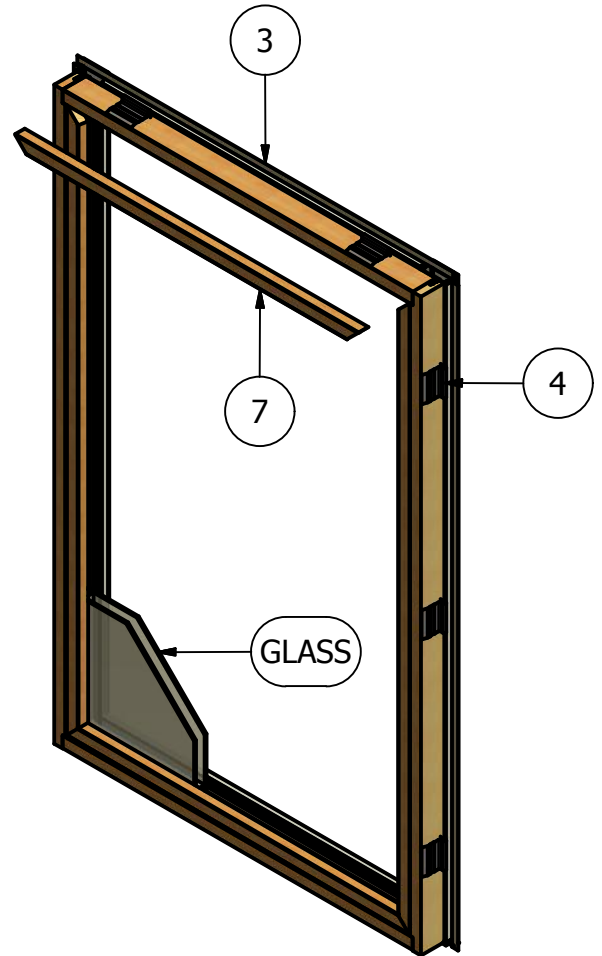

Pinnacle Series

Clad Casement 3 1/4" Frame (Picture)

Parts Identification

FRAME
INTERIOR VIEW

SASH
INTERIOR VIEW

WINDSOR
WINDOWS & DOORS
A Woodgrain Millwork Company

Pinnacle Series

Clad Casement 3 1/4" Frame (Picture)

Parts Identification

Image	Item #	Description	Color / Finish / Size	Spec	Part #
	1	Stationary Connector Frame Stationary Connector Screws #6 x 1" Screw Sash Stationary Connector Screws #8 x 3/4" Screw			2380991 550261 508060
	2	Frame Weatherstrip (All Four Sides)			531105
	3	Sash Weatherstrip (Head & Sides)			2380882
	4	Stationary Shim			478081
 Not Shown on Assembly Dwg		Spline			531301

WINDSOR
WINDOWS & DOORS
A Woodgrain Millwork Company

Pinnacle Series

Clad Casement 3 1/4" Frame (Picture)

Parts Identification

Image	Item #	Description	Color / Finish / Size	Spec	Part #
	5	Head & Sill Stop	10' Pine Lineal 4'-8' Alder Lineal 8'-12' Fir Lineal		2700016 2700016-A 2700016-F
			*For sizes not listed, contact your inside sales representative.		
	6	Side Stop	10' Pine Lineal 4'-8' Alder Lineal 8'-12' Fir Lineal		2700016 2700016-A 2700016-F
			*For sizes not listed, contact your inside sales representative.		
	7	Glass Stop	8' Pine Lineal 8' Alder Lineal 8' Fir Lineal		2922300 2922300-A 2922300-F
		Glass Stop Tape 1/16" x 5/16" Single Sided	Black - 3800' Spool		390520
		Glazing Tape 1/16" x 5/16" Double Faced	Black - 216' Roll		2381410
Not Shown on Assembly Dwg					
	8	Inside Frame Cover	9' Fir Lineal 9' Alder Lineal 14' Pine Lineal		291071-F 291071-A 291071
Not Shown on Assembly Dwg					