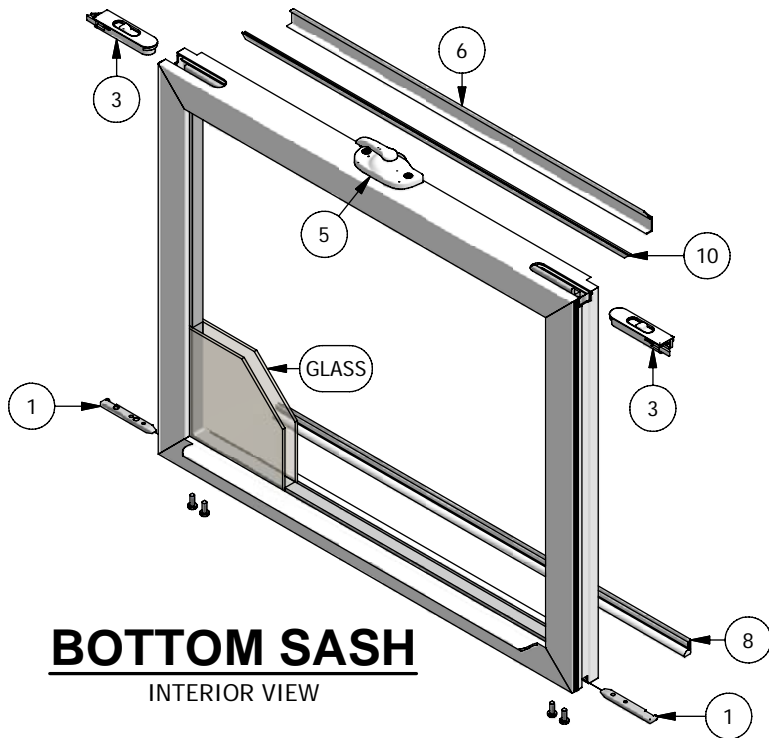

Next Dimension Classic Series

Double Hung (Operating)

Parts Identification

TOP SASH
INTERIOR VIEW

FRAME
INTERIOR VIEW

BOTTOM SASH
INTERIOR VIEW

WINDSOR
WINDOWS & DOORS
A Woodgrain Millwork Company

Next Dimension Classic Series

Double Hung (Operating)

Parts Identification

Image	Item #	Description	Color / Finish	Spec	Old	New SAP
	1	Tilt Pin	Grey		931058	10054647
		Tilt Pin Screws #6 x 1/2" Screw	White		971001	10056613
			Clay		971010	10056615
			Black		971002	10075513
	2	Vent Latch	White		941023	10054427
			Clay		941024	10054271
			Black		941025	10056602
	3	Tilt Latch (LH Shown)	White	LH	941004	10054430
			White	RH	941003	10054759
			Clay	LH	941006	10054431
			Clay	RH	941005	10054157
			Black	LH	940998	10054565
			Black	RH	940999	10054429
	4	Keeper Keeper Screws #4 x 3/4" Screw	White		941101	10054802
			Clay		941103	10054428
			Black		941105	10054156
			White		971009	10055089
			Clay		971011	10055737
			Black		971008	10057703
	5	Lock Lock Screws #6 x 5/8" Screw	White		941100	10054553
			Clay		941102	10054761
			Black		941104	10054267
			White		508085	10056199
			Clay		538080	10056701
			Black		508039	10056859
	6	Glazing Bead	White	16'	920009	10055282
			Clay		920044	10054413
			Bronze		920009-BZ	10116681
			Black		920009-BK	10116682
			Tan		920009-T	10116678
			Ivory		920009-I	10116680
			Cinnamon		920009-C	10116679
			Green		920009-G	10116676
			White		920009-W	10116677
	7	Weatherstrip Frame & Top Sash Meeting Rail	White	FT	951001	10056991
			Clay	FT	951002	10054763
			Black	FT	951000	10054650