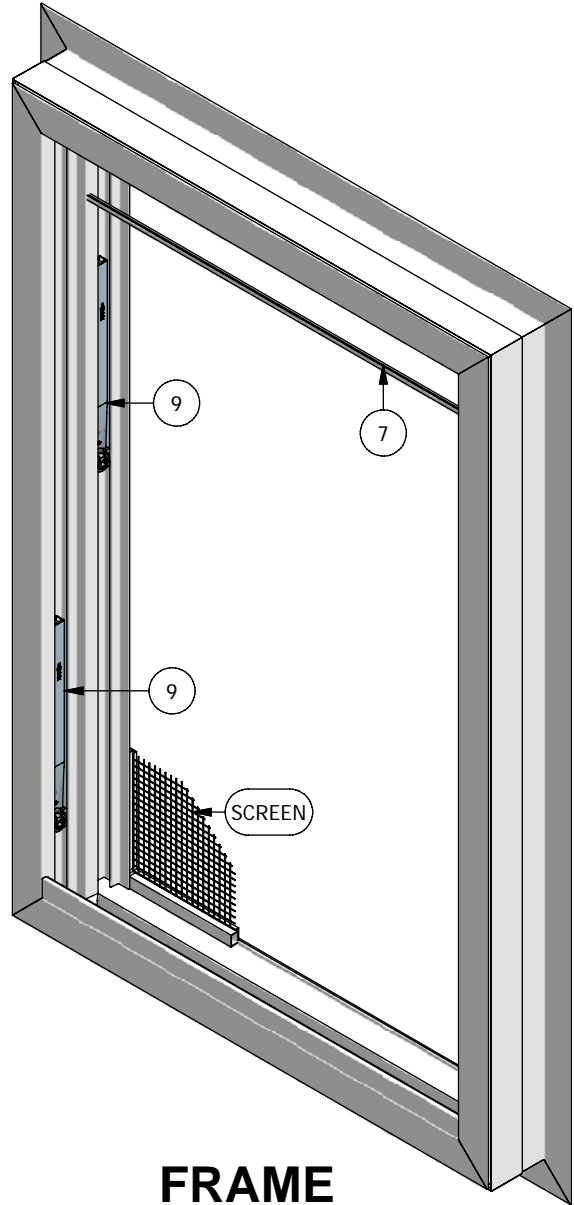

Next Dimension Classic Series

Double Hung (Operating)

Parts Identification

TOP SASH
INTERIOR VIEW

FRAME
INTERIOR VIEW

BOTTOM SASH
INTERIOR VIEW

WINDSOR
WINDOWS & DOORS
A Woodgrain Millwork Company

Next Dimension Classic Series

Double Hung (Operating)

Parts Identification

Image	Item #	Description	Color / Finish	Spec	Old	New SAP
	1	Tilt Pin	Grey		931058	10054647
		Tilt Pin Screws #6 x 1/2" Screw	White		971001	10056613
			Clay		971010	10056615
			Black		971002	10075513
	2	Vent Latch	White		941023	10054427
			Clay		941024	10054271
			Black		941025	10056602
	3	Tilt Latch (LH Shown)	White	LH	941004	10054430
			White	RH	941003	10054759
			Clay	LH	941006	10054431
			Clay	RH	941005	10054157
			Black	LH	940998	10054565
			Black	RH	940999	10054429
	4	Keeper Keeper Screws #4 x 3/4" Screw	White		941101	10054802
			Clay		941103	10054428
			Black		941105	10054156
			White		971009	10055089
			Clay		971011	10055737
			Black		971008	10057703
	5	Lock Lock Screws #6 x 5/8" Screw	White		941100	10054553
			Clay		941102	10054761
			Black		941104	10054267
			White		508085	10056199
			Clay		538080	10056701
			Black		508039	10056859
	6	Glazing Bead	White	16'	920009	10055282
			Clay		920044	10054413
			Bronze		920009-BZ	10116681
			Black		920009-BK	10116682
			Tan		920009-T	10116678
			Ivory		920009-I	10116680
			Cinnamon		920009-C	10116679
			Green		920009-G	10116676
			White		920009-W	10116677
	7	Weatherstrip Frame & Top Sash Meeting Rail	White	FT	951001	10056991
			Clay	FT	951002	10054763
			Black	FT	951000	10054650