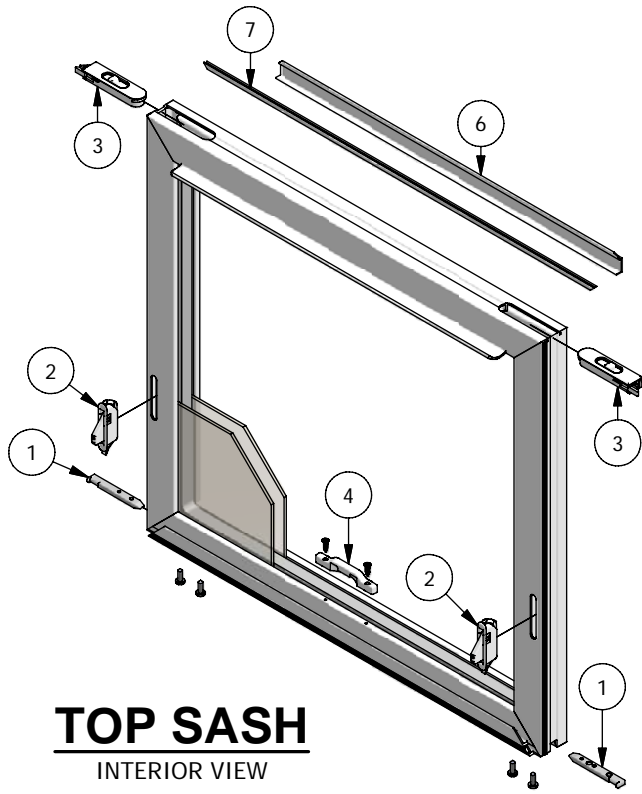

Next Dimension Classic Series

Double Hung (Operating)

Parts Identification

TOP SASH
INTERIOR VIEW

FRAME
INTERIOR VIEW

BOTTOM SASH
INTERIOR VIEW

WINDSOR
WINDOWS & DOORS
A Woodgrain Millwork Company

Next Dimension Classic Series

Double Hung (Operating)

Parts Identification

Image	Item #	Description	Color / Finish	Spec	Old	New SAP
	1	Tilt Pin	Grey		931058	10054647
		Tilt Pin Screws #6 x 1/2" Screw	White		971001	10056613
			Clay		971010	10056615
			Black		971002	10075513
	2	Vent Latch	White		941023	10054427
			Clay		941024	10054271
			Black		941025	10056602
	3	Tilt Latch (LH Shown)	White	LH	941004	10054430
			White	RH	941003	10054759
			Clay	LH	941006	10054431
			Clay	RH	941005	10054157
			Black	LH	940998	10054565
			Black	RH	940999	10054429
	4	Keeper Keeper Screws #4 x 3/4" Screw	White		941101	10054802
			Clay		941103	10054428
			Black		941105	10054156
			White		971009	10055089
			Clay		971011	10055737
			Black		971008	10057703
	5	Lock Lock Screws #6 x 5/8" Screw	White		941100	10054553
			Clay		941102	10054761
			Black		941104	10054267
			White		508085	10056199
			Clay		538080	10056701
			Black		508039	10056859
	6	Glazing Bead	White	16'	920009	10055282
			Clay		920044	10054413
			Bronze		920009-BZ	10116681
			Black		920009-BK	10116682
			Tan		920009-T	10116678
			Ivory		920009-I	10116680
			Cinnamon		920009-C	10116679
			Green		920009-G	10116676
			White		920009-W	10116677
	7	Weatherstrip Frame & Top Sash Meeting Rail	White	FT	951001	10056991
			Clay	FT	951002	10054763
			Black	FT	951000	10054650