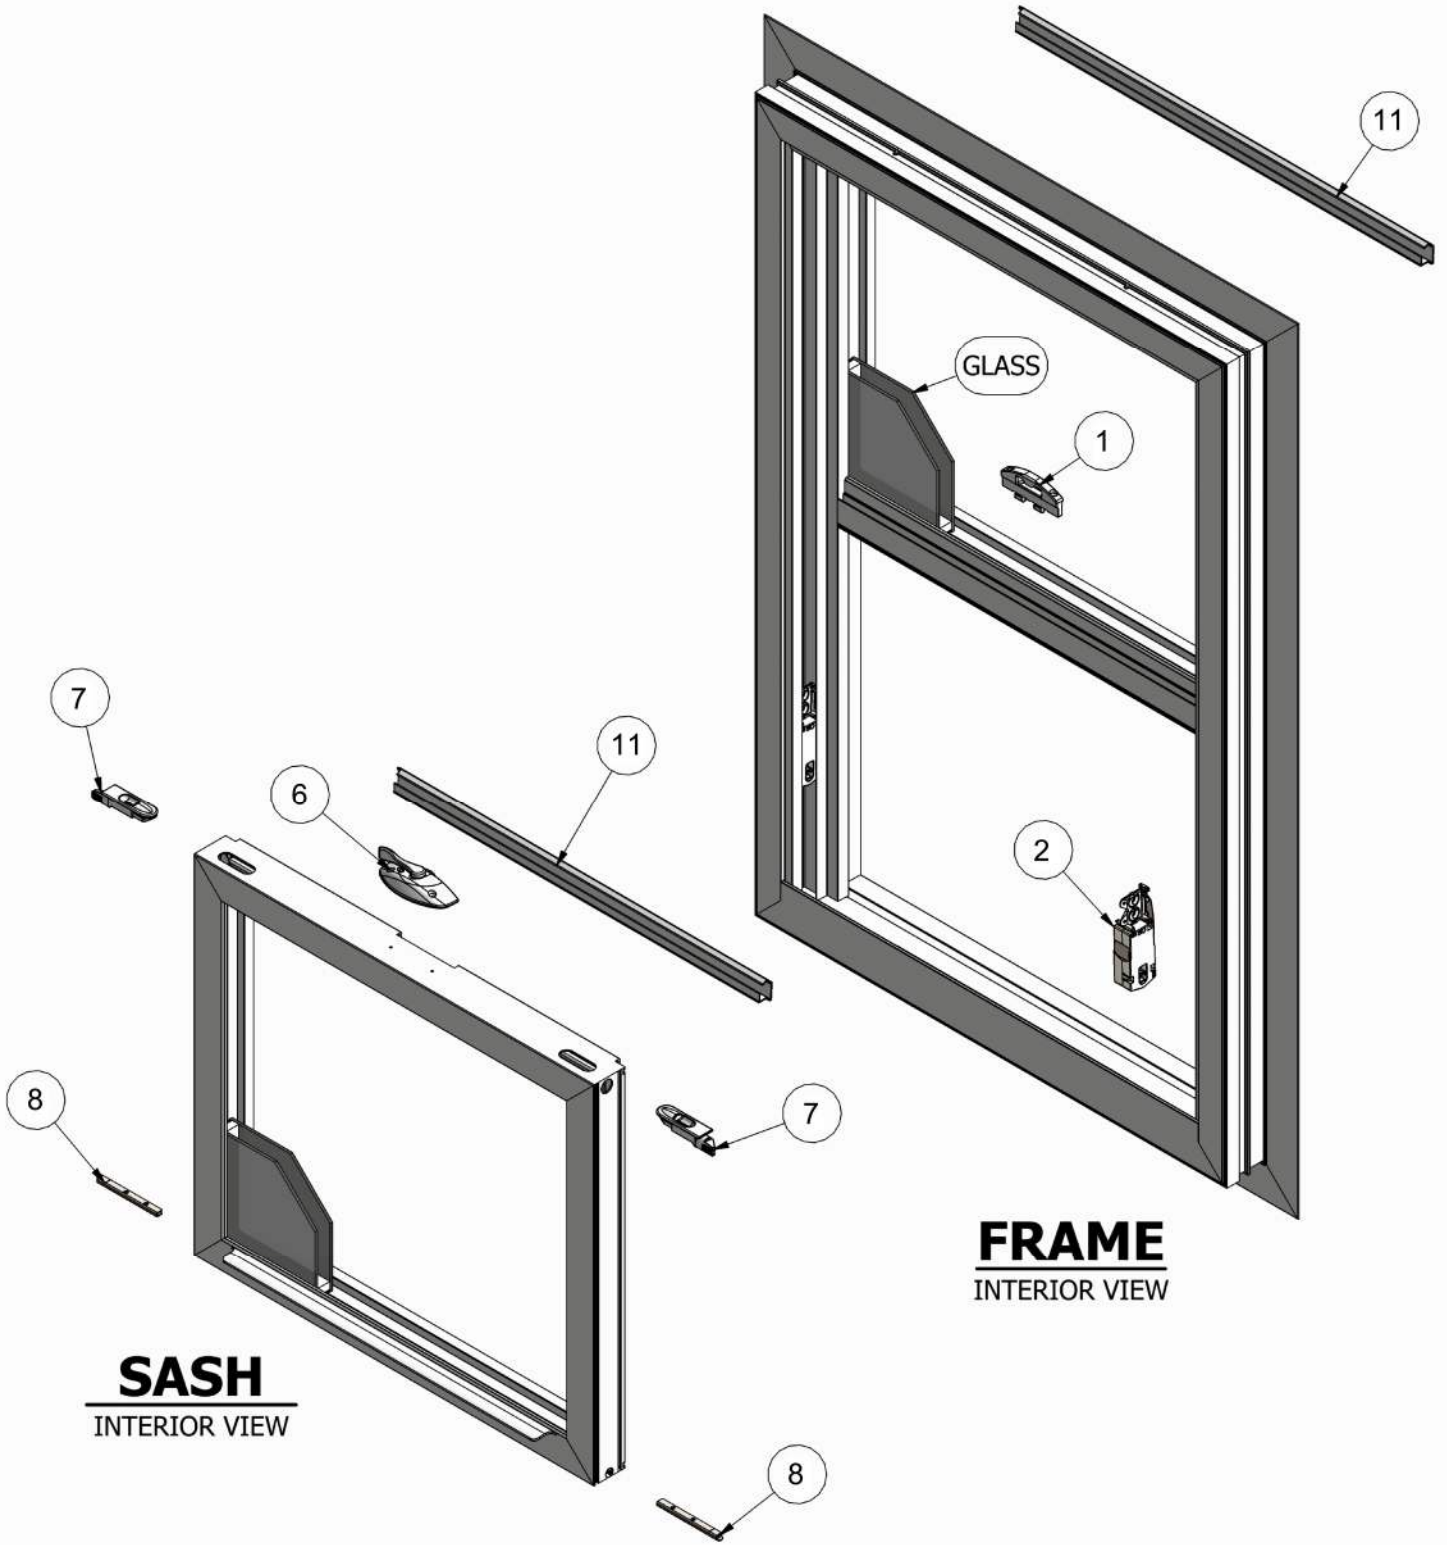

# New Next Dimension Single Hung (Operating) Parts Identification

# New Next Dimension Single Hung (Operating) Parts Identification

Image	Item #	Description	Color / Finish	Spec	Part #
	1	Keeper	White Clay Black		10125110 10128011 10128012
		Keeper Screw #6 x 1-1/4" Screw (Qty 2)	White Clay Black		10157159 10157161 10157160
	2	Balance	3LB 4LB 5LB 6LB 7LB 8LB 10LB 12LB 13LB 14LB 16LB 18LB 20LB 22LB 24LB 26LB 28LB 30LB 32LB 34LB 36LB 38LB 40LB		10127988 10127989 10127990 10127991 10127992 10127993 10127994 10127995 10127996 10127997 10127998 10127999 10128000 10128001 10128002 10128003 10128004 10128005 10128006 10128007 10128008 10128009 10128010
		Balance Screw #8 x 7/8" Screw (Qty 2)	Zinc		10157189
		Balance Cover	White Clay		10127855 10127856
	3	Foam Chimney Plug			10125109
	4	Single Fin Weatherstrip (Sill)	White Clay Black		10128026 10128027 10128028
	5	Fixed Meeting Rail Weatherstrip	White Clay Black		10128037 10128038 10128039

# New Next Dimension Single Hung (Operating) Parts Identification

Image	Item #	Description	Color / Finish	Spec	Part #
	6	Lock	White Clay Black		10125111 10128013 10128014
		Lock Screws #6 x 3/4" Screw (Qty 2)	White Clay Black		10157164 10157166 10157165
	7	Left Submarine Tilt Latch	White Clay Black		10125112 10128015 10128016
		Right Submarine Tilt Latch	White Clay Black		10125113 10128017 10128018
	8	Pivot Bar			10198067
		Pivot Bar Screw #6 x 1/2" Screw (Qty 4)			10157156
	9	WOCD	White Clay Black		10128045 10128046 10132345
	10	Single Fin Weatherstrip	White Clay Black		10128029 10128030 10128031
	11	Bottom Rail Bulb Weatherstrip	White Clay Black		10054566 10054803 10054764
	12	7/8" Glazing Bead (Standard)	White Clay Black		10127831 10127832 10127833
		1" Glazing Bead (Impact)	White Clay Black		10127834 10127835 10127836
		1-1/4" Glazing Bead (Triple IG)	White Clay Black		10127837 10127838 10127839
	13	Laminated Frame Tower Cover	Black		10144269