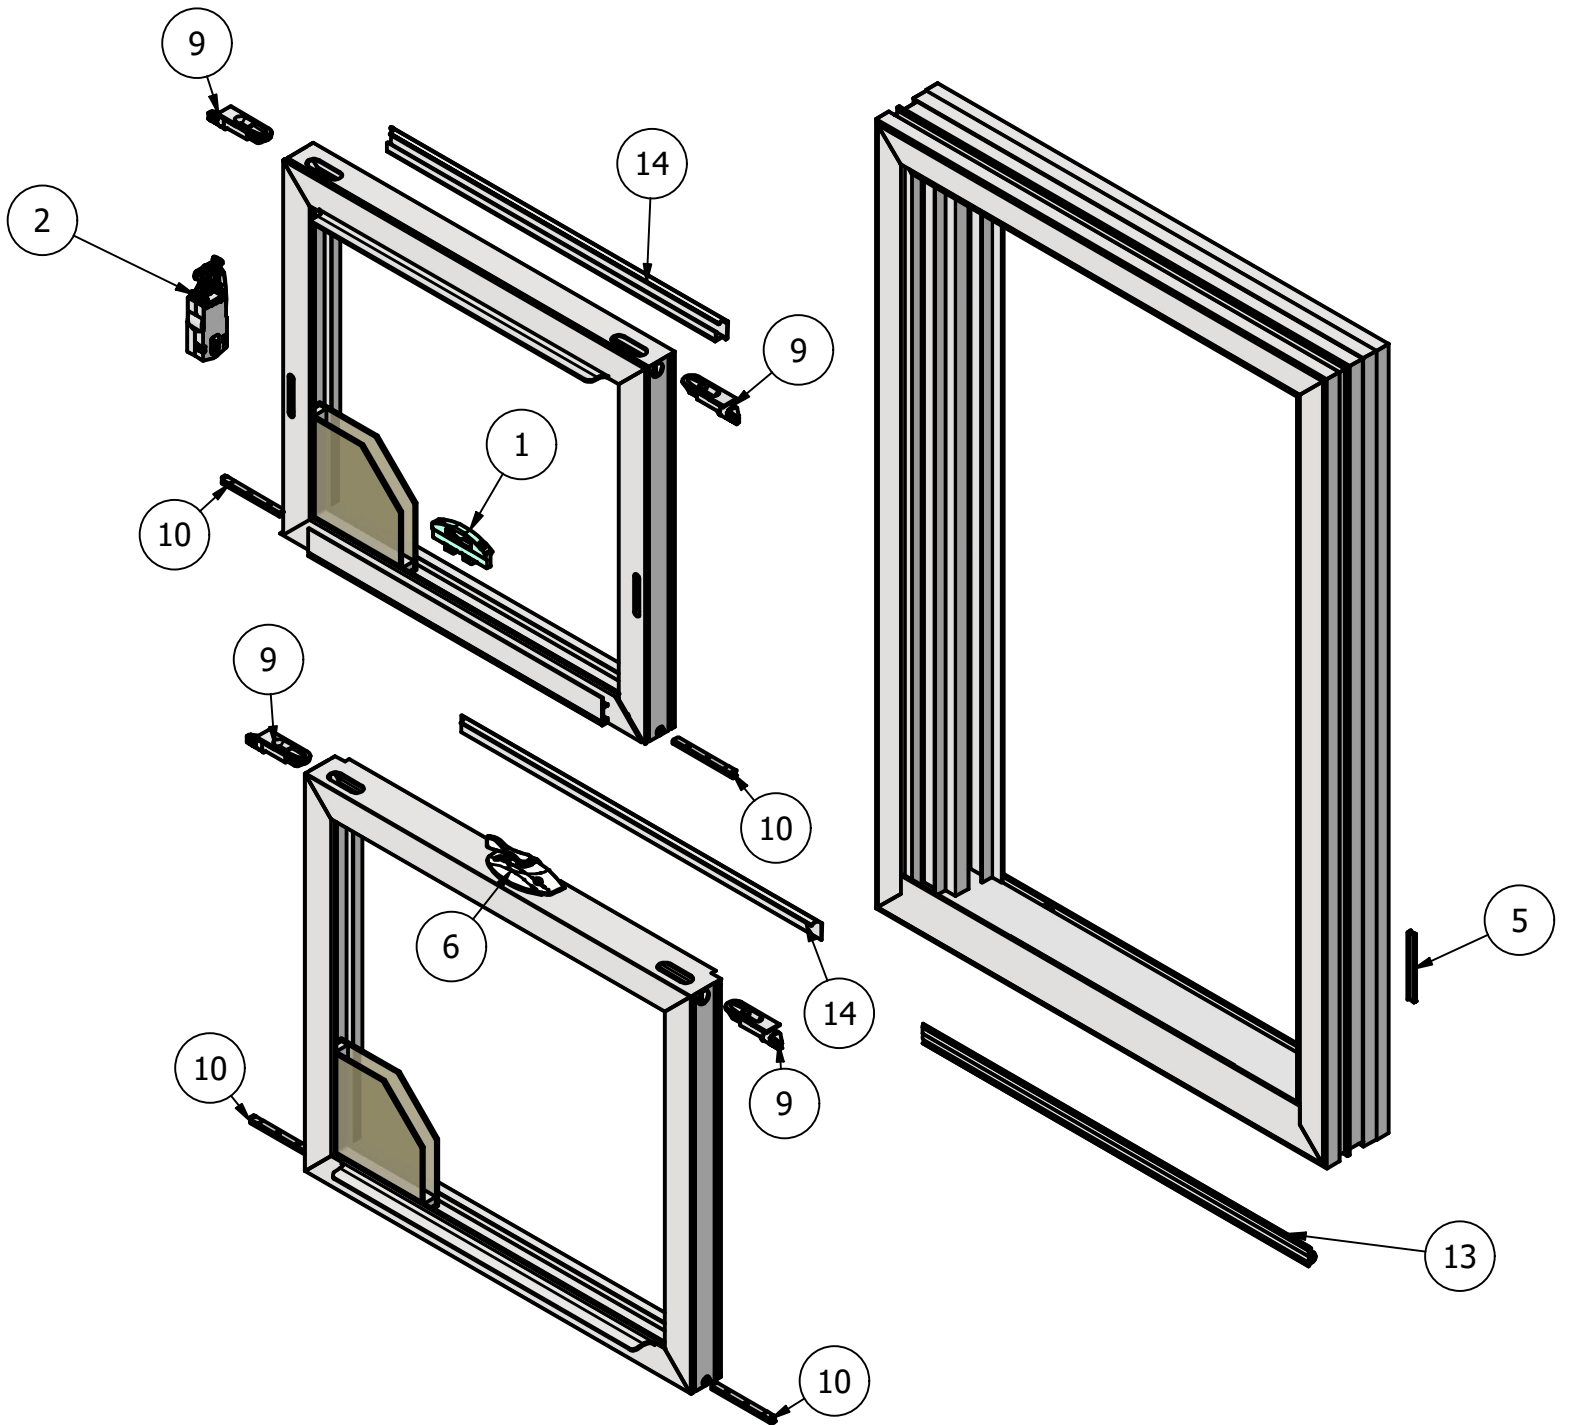

New Next Dimension Double Hung (Operating) Parts Identification

New Next Dimension Double Hung (Operating) Parts Identification

Image	Item #	Description	Color / Finish	Spec	Part #
	1	Keeper	White Clay Black		10125110 10128011 10128012
		Keeper Screw #6 x 1-1/4" Screw (Qty 2)	White Clay Black		10157159 10157161 10157160
	2	Balance	3LB 4LB 5LB 6LB 7LB 8LB 10LB 12LB 13LB 14LB 16LB 18LB 20LB 22LB 24LB 26LB 28LB 30LB 32LB 34LB 36LB 38LB 40LB		10127988 10127989 10127990 10127991 10127992 10127993 10127994 10127995 10127996 10127997 10127998 10127999 10128000 10128001 10128002 10128003 10128004 10128005 10128006 10128007 10128008 10128009 10128010
		Balance Screw #8 x 7/8" Screw (Qty 2)	Zinc		10157189
		Balance Cover	White Clay		10127855 10127856
	3	Sash Stop	3" White 5" White 3" Clay 5" Clay		10186591 10186592 10186593 10186594
	4	Foam Chimney Plug			10125109
	5	Single Fin Weatherstrip (Sill)	White Clay Black		10128026 10128027 10128028

New Next Dimension Double Hung (Operating) Parts Identification

Image	Item #	Description	Color / Finish	Spec	Part #
	6	Lock	White Clay Black		10125111 10128013 10128014
		Lock Screws #6 x 3/4" Screw (Qty 2)	White Clay Black		10157164 10157166 10157165
	7	Interlock Extender LH	White Clay Black		10128019 10128020 10128021
		Interlock Extender RH	White Clay Black		10128022 10128023 10128024
		Interlock Extender Screw #8 x 7/8" Screw (Qty 2)			10053400
	8	Interlock Extender Foam Pad			10128044
	9	Left Submarine Tilt Latch	White Clay Black		10125112 10128015 10128016
		Right Submarine Tilt Latch	White Clay Black		10125113 10128017 10128018
	10	Pivot Bar Pivot Bar Screw #6 x 1/2" Screw (Qty 4)			10198067 10157156