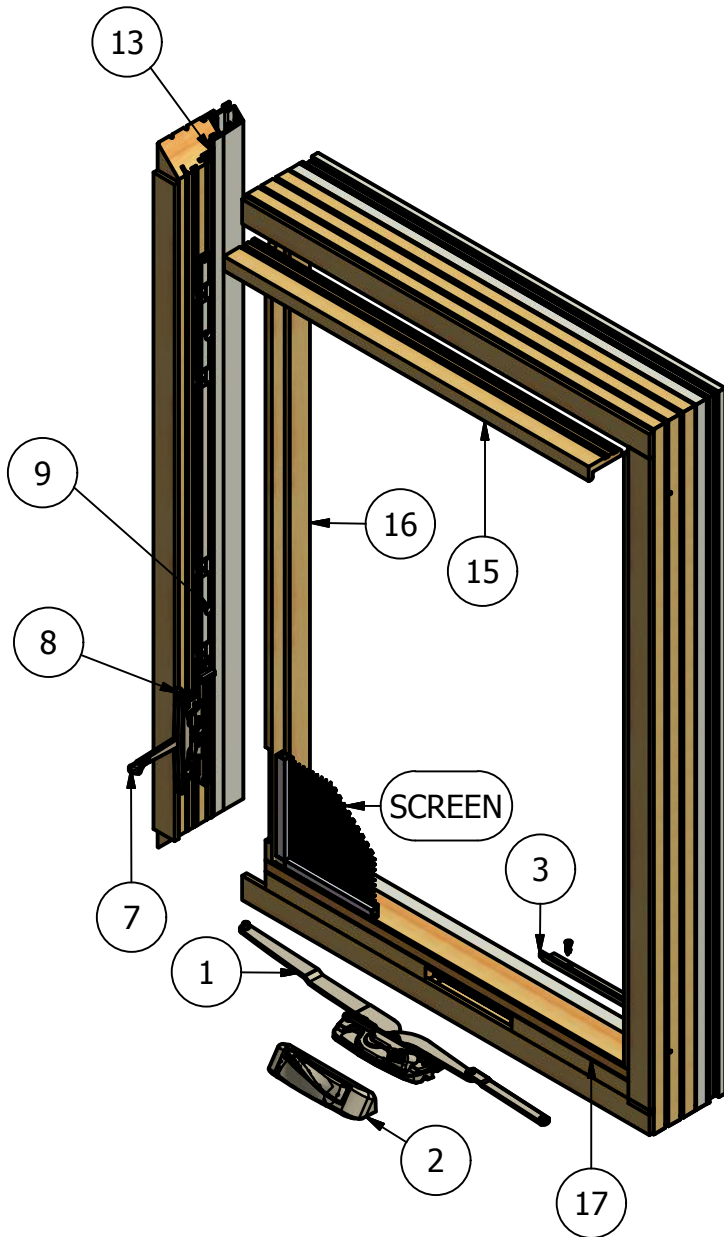

Pinnacle Series

Clad Casement 3 1/4" Frame (Operating)

Parts Identification

FRAME
INTERIOR VIEW

SASH
INTERIOR VIEW

LH SHOWN

Pinnacle Series

Clad Casement 3 1/4" Frame (Operating)

Parts Identification

Image	Item #	Description	Color / Finish / Size	Spec	Old	New SAP
	1	Dual Arm Operator (LH Shown) Used on 20-32 Sizes	Standard	LH	542019	10052934
			Standard	RH	542119	10052936
			Seacoast	LH	542130	10053131
			Seacoast	RH	542131	10053409
		Dyad Operator (LH Shown) Used on 14-16 Sizes	Standard	LH	542021	10052863
			Standard	RH	542121	10052877
			Seacoast	LH	542132	10053274
			Seacoast	RH	542133	10053179
		Operator Screws #8 x 7/8" Screw (Qty.4)	Standard		508150	10053396
			Seacoast		518150	10053400
	2	Traditional Crank Handle & Crank Cover (LH Shown) For Dyad Operator, Use Opposite Handing	Matte Black (After 10/7/16)	LH	553015	10117053
			Black (10/7/16 & Prior)	LH	552015	10055570
			Bronze	LH	552014	10117040
			Champagne	LH	552013	10117048
			Brass	LH	552018	10117050
			Satin Nickel	LH	552017	10117037
			White	LH	552012	10117033
			Oil Rubbed Bronze	LH	552016	10117049
			Faux Bronze	LH	552019	10117041
			Matte Black (After 10/7/16)	RH	553115	10117046
			Black (10/7/16 & Prior)	RH	552115	10056275
			Bronze	RH	552114	10117042
			Champagne	RH	552113	10117051
			Brass	RH	552118	10117043
			Satin Nickel	RH	552117	10117052
			White	RH	552112	10117035
			Oil Rubbed Bronze	RH	552116	10117038
			Faux Bronze	RH	552119	10117034