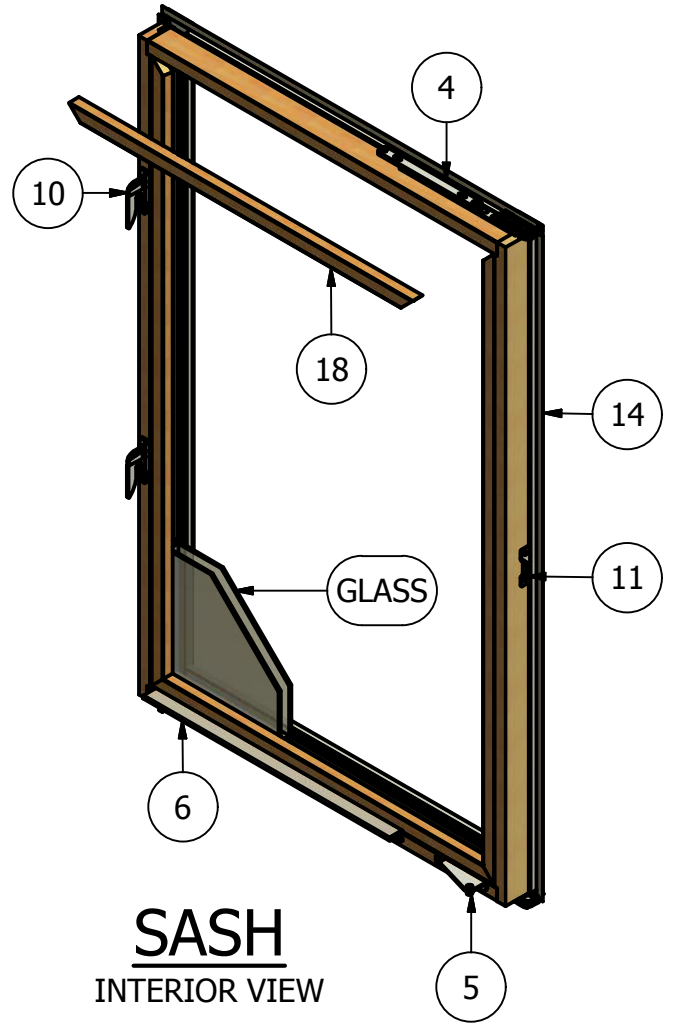

Pinnacle Series

Clad Casement 3 1/4" Frame (Operating)

Parts Identification

FRAME
INTERIOR VIEW

SASH
INTERIOR VIEW

LH SHOWN

Pinnacle Series

Clad Casement 3 1/4" Frame (Operating)

Parts Identification

Image	Item #	Description	Color / Finish / Size	Spec	Old	New SAP
	1	Dual Arm Operator (LH Shown) Used on 20-32 Sizes	Standard	LH	542019	10052934
			Standard	RH	542119	10052936
			Seacoast	LH	542130	10053131
			Seacoast	RH	542131	10053409
		Dyad Operator (LH Shown) Used on 14-16 Sizes	Standard	LH	542021	10052863
			Standard	RH	542121	10052877
			Seacoast	LH	542132	10053274
			Seacoast	RH	542133	10053179
		Operator Screws #8 x 7/8" Screw (Qty.4)	Standard		508150	10053396
			Seacoast		518150	10053400
	2	Traditional Crank Handle & Crank Cover (LH Shown) For Dyad Operator, Use Opposite Handing	Matte Black (After 10/7/16)	LH	553015	10117053
			Black (10/7/16 & Prior)	LH	552015	10055570
			Bronze	LH	552014	10117040
			Champagne	LH	552013	10117048
			Brass	LH	552018	10117050
			Satin Nickel	LH	552017	10117037
			White	LH	552012	10117033
			Oil Rubbed Bronze	LH	552016	10117049
			Faux Bronze	LH	552019	10117041
			Matte Black (After 10/7/16)	RH	553115	10117046
			Black (10/7/16 & Prior)	RH	552115	10056275
			Bronze	RH	552114	10117042
			Champagne	RH	552113	10117051
			Brass	RH	552118	10117043
			Satin Nickel	RH	552117	10117052
			White	RH	552112	10117035
			Oil Rubbed Bronze	RH	552116	10117038
			Faux Bronze	RH	552119	10117034