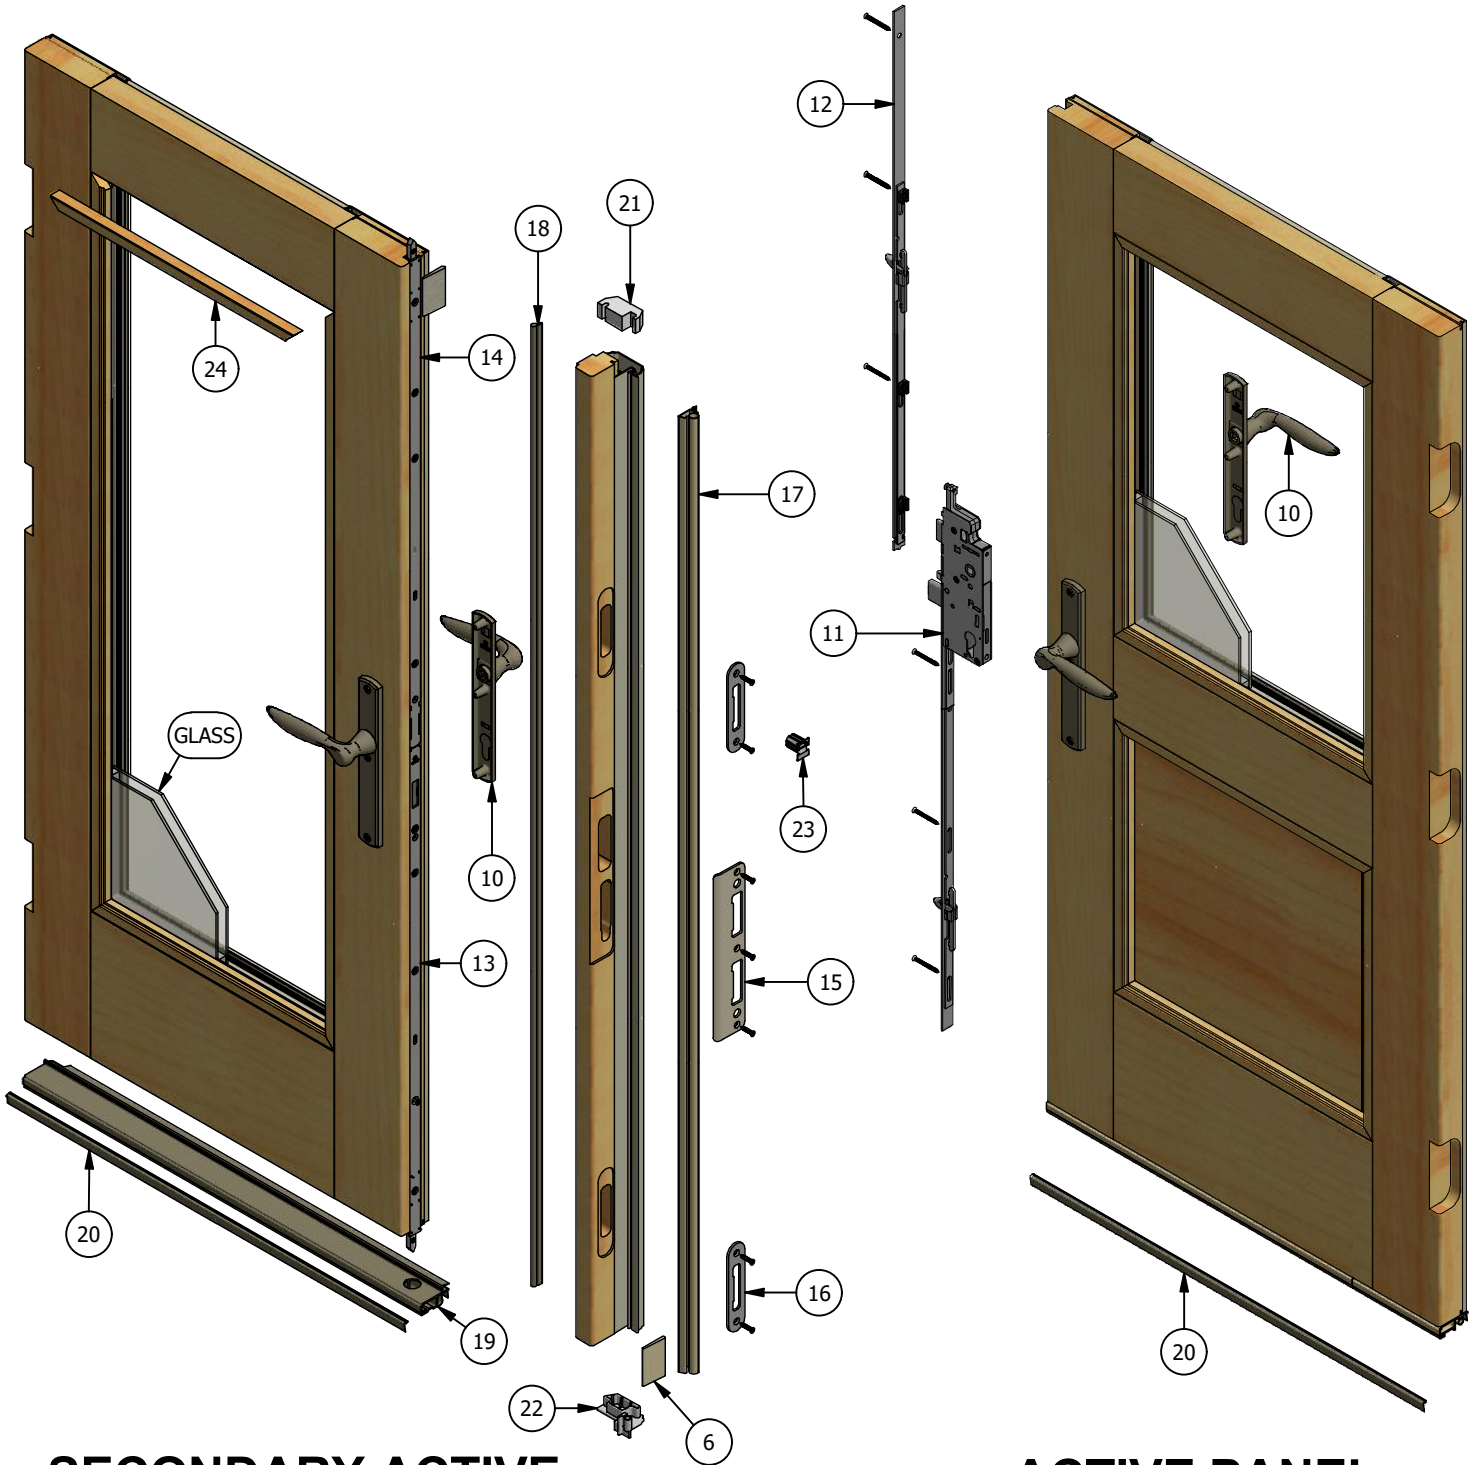

Legend HBR Series Inswing Patio Door (Bi-Hinge) Parts Identification

FRAME
INTERIOR VIEW

Legend HBR Series Inswing Patio Door (Bi-Hinge) Parts Identification

**SECONDARY ACTIVE
PANEL**
INTERIOR VIEW

ACTIVE PANEL
INTERIOR VIEW
(PANEL OPTION SHOWN)