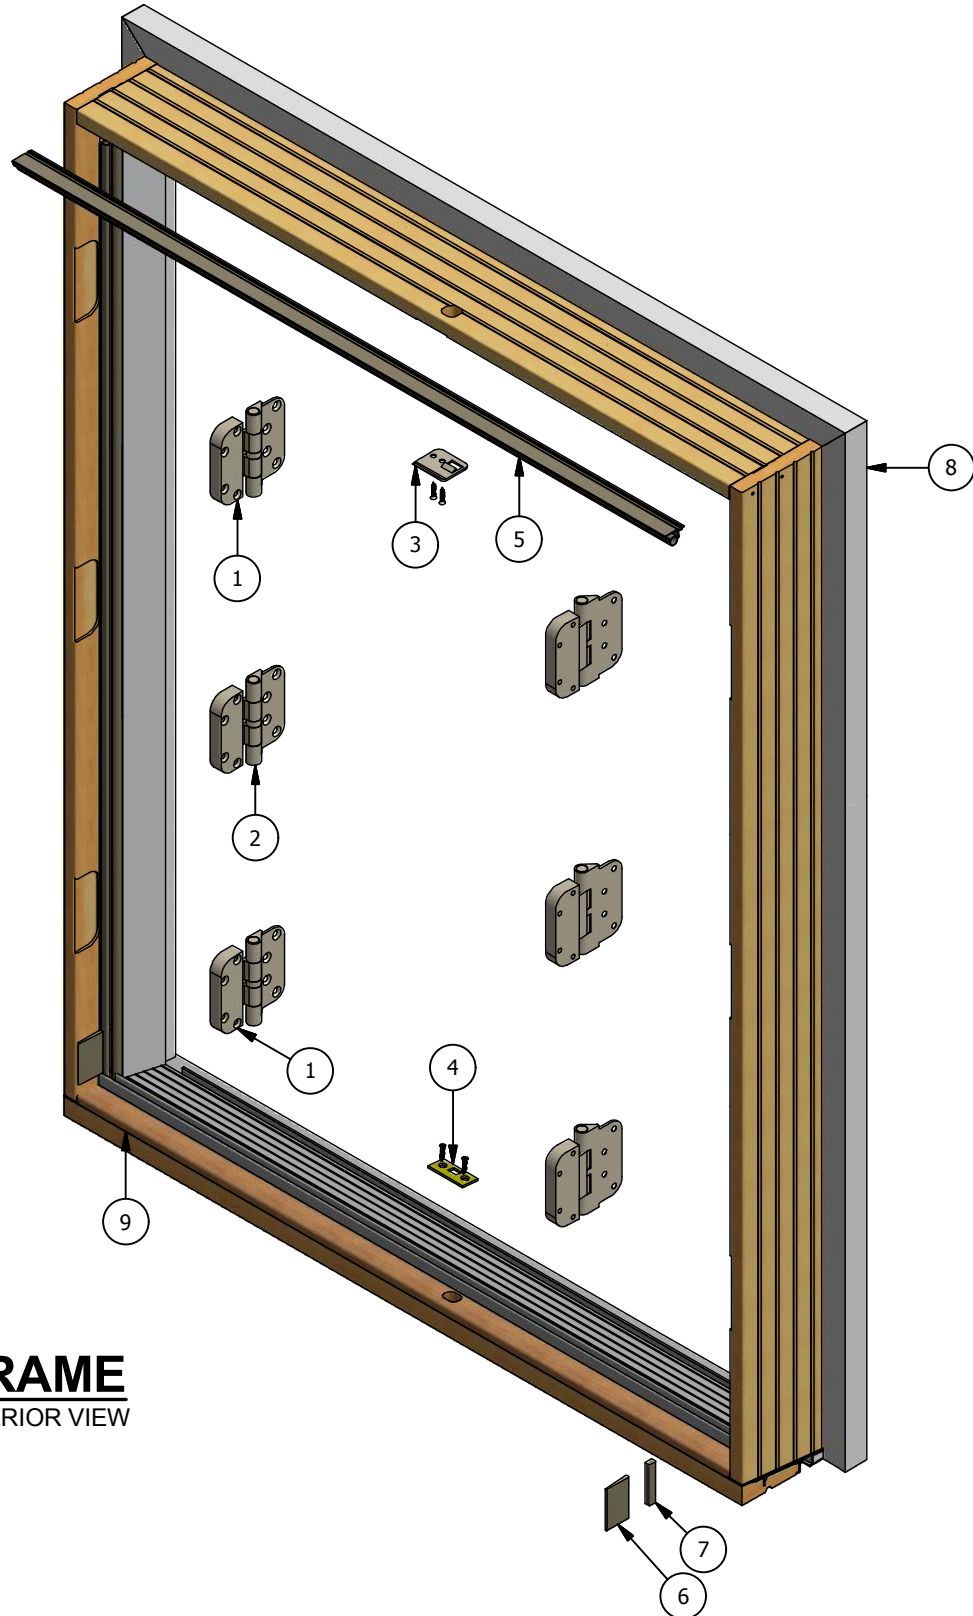

Legend HBR Series Inswing Patio Door (Bi-Hinge) Parts Identification

FRAME
INTERIOR VIEW

Legend HBR Series Inswing Patio Door (Bi-Hinge) Parts Identification

**SECONDARY ACTIVE
PANEL**
INTERIOR VIEW

ACTIVE PANEL
INTERIOR VIEW
(PANEL OPTION SHOWN)