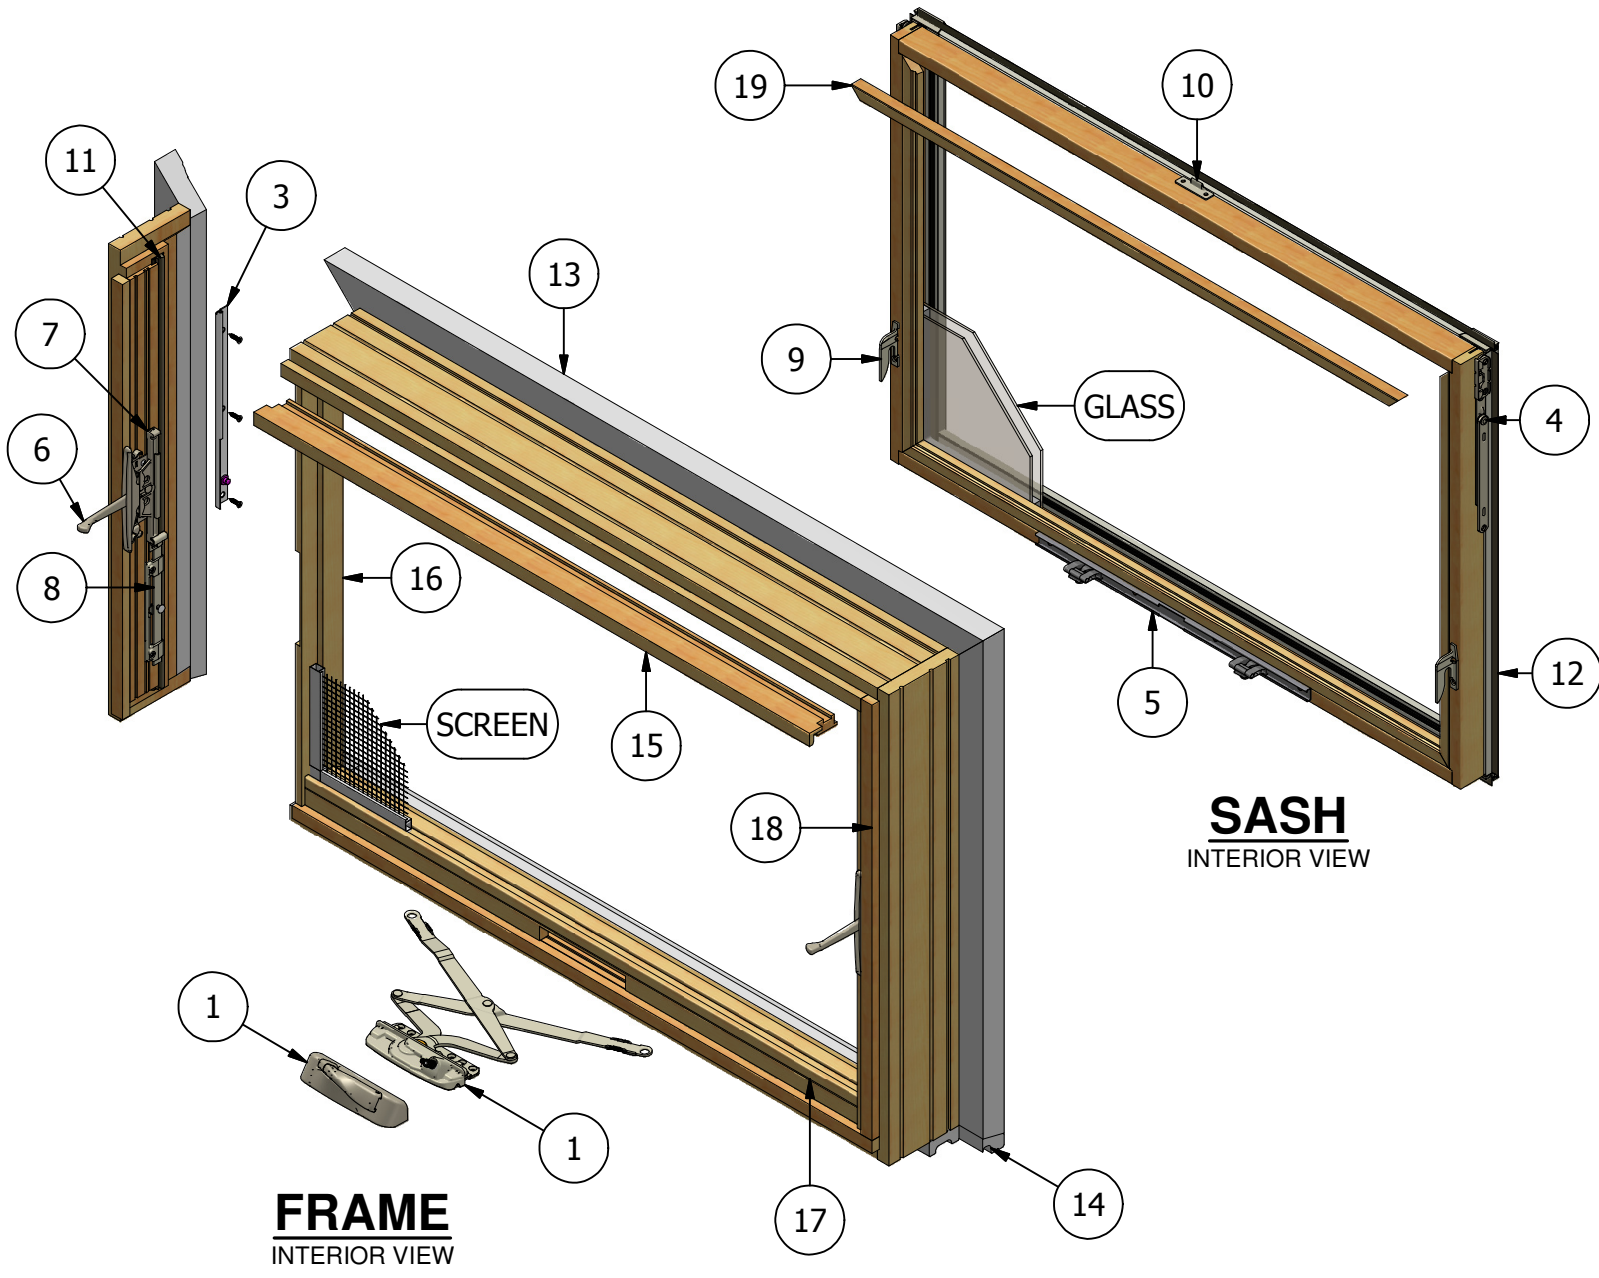

Legend HBR Series

Awning

Parts Identification

Image	Item #	Description	Color / Finish / Size	Spec	Part #		
	1	Operator	Standard Seacoast		542029 542136		
		Operator Screws #8 x 7/8" Screw (Qty.4)	Standard Seacoast		508150 518150		
		Operator Clip (April '06 - Current)			31879		
	2	Traditional Crank Handle & Crank Cover (April '06 - Current)	Matte Black (After 10/7/16)		553015		
			Black (10/7/16 & Prior)		552015		
			Bronze		552014		
			Champagne		552013		
			Brass		552018		
			Satin Nickel		552017		
			White		552012		
			Oil Rubbed Bronze		552016		
Faux Bronze		552019					
 Not Shown on Assembly Dwg		Contemporary Crank Handle & Crank Cover	White		556012		
			Champagne		556013		
			Bronze		556014		
			Black		556015		
			Oil Rubbed Bronze		556016		
			Satin Nickel		556017		
			Brass		556018		
			Faux Bronze		556019		
	3	Hinge Track	UR / LL (upper right/lower left)		542040		
			UL / LR (upper left/lower right)		542045		
			*Used for windows with 32" and smaller glass heights				
			LH Hinge Track		582151		
			RH Hinge Track		582152		
			*Used for windows with 26" & 32" glass heights				
			UR / LL (upper right/lower left)		542148		
			UL / LR (upper left/lower right)		542147		
*Used for windows with greater than 32" glass heights							
		Hinge Track Screws #7 x 3/4" Screw (Qty.6) for windows up to 32" glass height (Qty.14) for windows greater than 32" glass height			2380895		