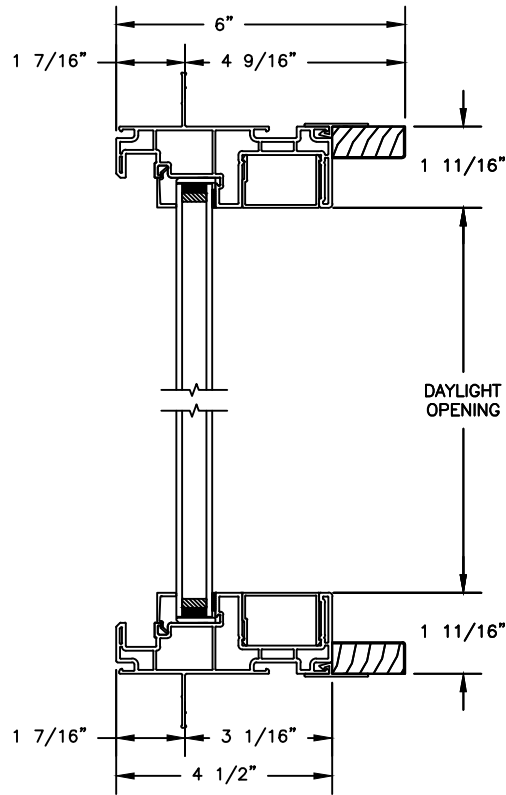

Next Dimension Pro Series

SLIDING PATIO DOOR

SECTION DETAILS

SCALE: 3" = 1'-0"

Next Dimension Pro Series

SLIDING PATIO DOOR

SECTION DETAILS: BLINDS BETWEEN GLASS

SCALE: 3" = 1'-0"

Next Dimension Pro Series

SLIDING PATIO DOOR

SECTION DETAILS

SCALE: 3" = 1'-0"

OPERATING HEAD JAMB & SILL

STATIONARY HEAD JAMB & SILL

JAMBS

Next Dimension Pro Series SLIDING PATIO DOOR

SECTION DETAILS: TRANSOM
SCALE: 3" = 1'-0"

HEAD & SILL

JAMBS

Next Dimension Pro Series

SLIDING PATIO DOOR

SECTION DETAILS: MULLIONS

SCALE: 3" = 1'-0"

HORIZONTAL MULLION
TRANSOM/OPERATOR

JAMBS
8" CONCRETE BLOCK WALL
WITH BRICK VENEER