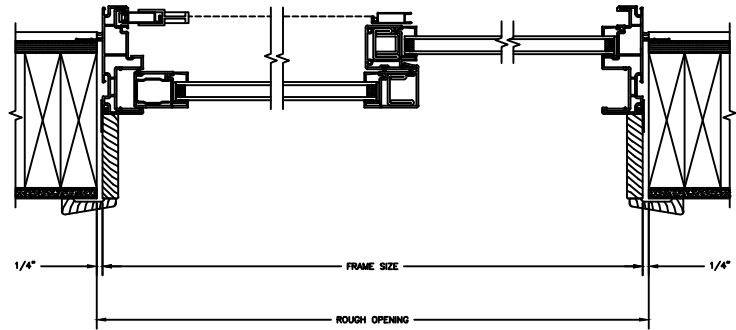

HORIZONTAL 2" MULLION
TRANSOM/OPERATOR

HORIZONTAL MULLION
RADIUS/OPERATOR

HORIZONTAL 2" MULLION
RADIUS/OPERATOR

VERTICAL MULLION
SIDELIGHT/OPERATOR

VERTICAL 2" MULLION
STATIONARY/SIDELIGHT

Next Dimension Pro Series

SLIDING PATIO DOOR

SECTION DETAILS : CONSTRUCTION

SCALE: 1 1/2" = 1'-0"

HEAD JAMB & SILL
2 X 6 FRAME WITH SIDING

JAMBS
2 X 6 FRAME WITH SIDING

HEAD JAMB & SILL
2 X 4 FRAME WITH STUCCO

JAMBS
2 X 4 FRAME WITH STUCCO