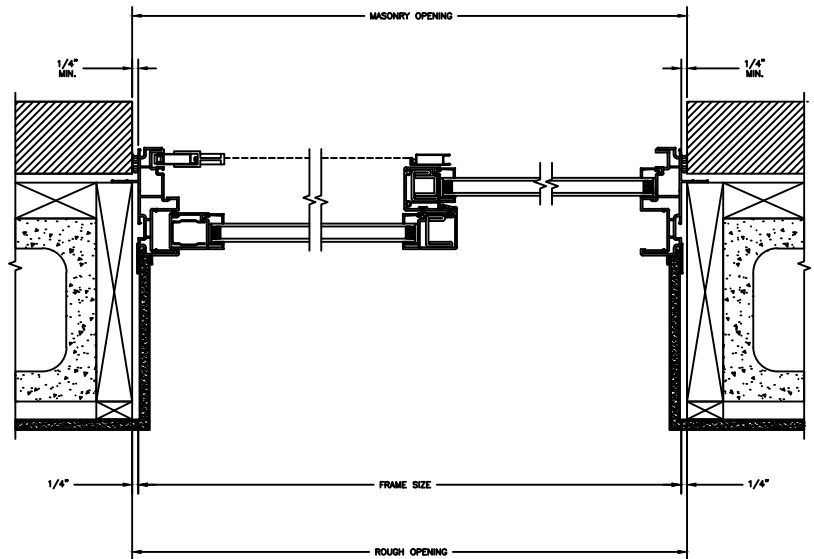

Next Dimension Pro Series

SLIDING PATIO DOOR

SECTION DETAILS : CONSTRUCTION

SCALE: 1 1/2" = 1'-0"

HEAD JAMB & SILL
2 X 6 FRAME WITH BRICK VENEER

JAMBS
2 X 6 FRAME WITH BRICK VENEER

HEAD JAMB & SILL
8" CONCRETE BLOCK WALL
WITH BRICK VENEER

JAMBS
8" CONCRETE BLOCK WALL
WITH BRICK VENEER