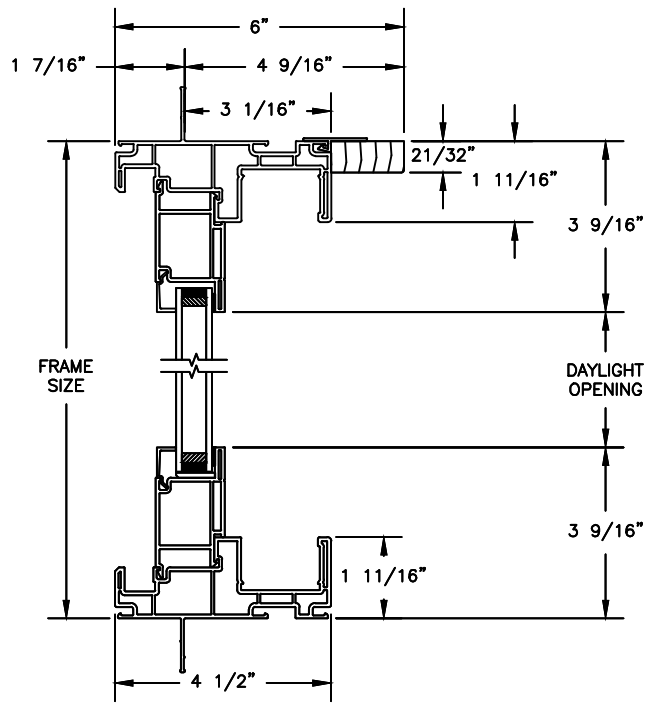

Next Dimension Pro Series

SLIDING PATIO DOOR

SECTION DETAILS

SCALE: 3" = 1'-0"

OPERATING HEAD JAMB & SILL

STATIONARY HEAD JAMB & SILL

JAMBS

Next Dimension Pro Series SLIDING PATIO DOOR

SECTION DETAILS: TRANSOM
SCALE: 3" = 1'-0"

HEAD & SILL

JAMBS

Next Dimension Pro Series

SLIDING PATIO DOOR

SECTION DETAILS: MULLIONS

SCALE: 3" = 1'-0"

HORIZONTAL MULLION
TRANSOM/OPERATOR

JAMBS
8" CONCRETE BLOCK WALL
WITH BRICK VENEER