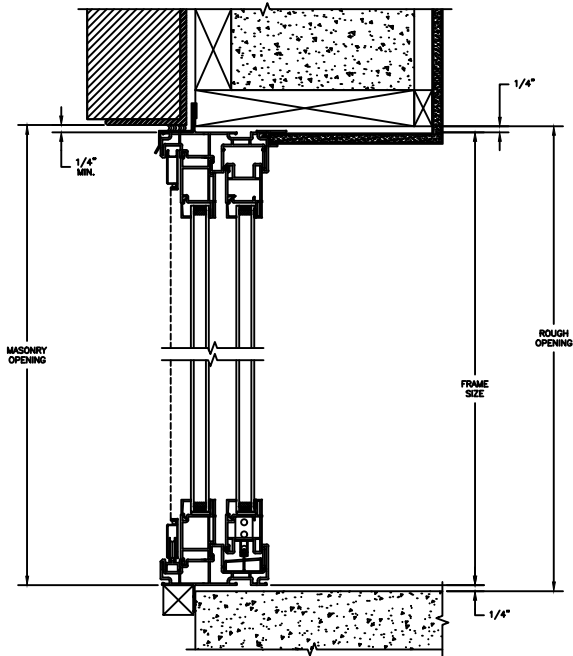

SLIDING PATIO DOOR

SECTION DETAILS : CONSTRUCTION

SCALE: 1 1/2" = 1'-0"

HEAD JAMB & SILL
2 X 6 FRAME WITH SIDING

JAMBS
2 X 6 FRAME WITH SIDING

HEAD JAMB & SILL
2 X 4 FRAME WITH STUCCO

JAMBS
2 X 4 FRAME WITH STUCCO

Next Dimension Pro Series

SLIDING PATIO DOOR

SECTION DETAILS : CONSTRUCTION

SCALE: 1 1/2" = 1'-0"

HEAD JAMB & SILL
2 X 6 FRAME WITH BRICK VENEER

JAMBS
2 X 6 FRAME WITH BRICK VENEER

HEAD JAMB & SILL
8" CONCRETE BLOCK WALL
WITH BRICK VENEER

JAMBS
8" CONCRETE BLOCK WALL
WITH BRICK VENEER