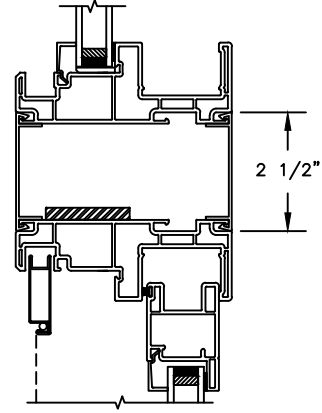

SECTION DETAILS: TRANSOM
SCALE: 3" = 1'-0"

HEAD & SILL

JAMBS

Next Dimension Pro Series

SLIDING PATIO DOOR

SECTION DETAILS: MULLIONS

SCALE: 3" = 1'-0"

HORIZONTAL MULLION
TRANSOM/OPERATOR

SLIDING PATIO DOOR

SECTION DETAILS : CONSTRUCTION

SCALE: 1 1/2" = 1'-0"

HEAD JAMB & SILL
2 X 6 FRAME WITH SIDING

JAMBS
2 X 6 FRAME WITH SIDING

HEAD JAMB & SILL
2 X 4 FRAME WITH STUCCO

JAMBS
2 X 4 FRAME WITH STUCCO