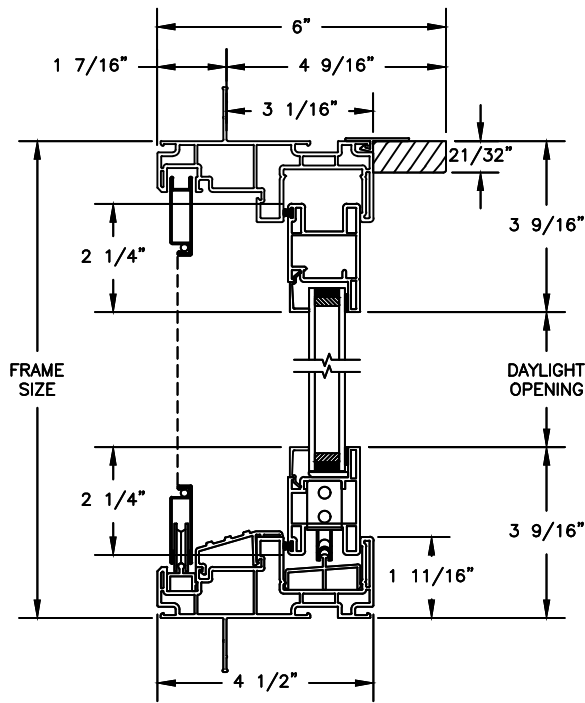

Next Dimension Pro Series

SLIDING PATIO DOOR

SECTION DETAILS

SCALE: 3" = 1'-0"

Next Dimension Pro Series

SLIDING PATIO DOOR

SECTION DETAILS: BLINDS BETWEEN GLASS

SCALE: 3" = 1'-0"

Next Dimension Pro Series

SLIDING PATIO DOOR

SECTION DETAILS

SCALE: 3" = 1'-0"

OPERATING HEAD JAMB & SILL

STATIONARY HEAD JAMB & SILL

JAMBS

Next Dimension Pro Series SLIDING PATIO DOOR

SECTION DETAILS: TRANSOM
SCALE: 3" = 1'-0"

HEAD & SILL

JAMBS

Next Dimension Pro Series

SLIDING PATIO DOOR

SECTION DETAILS: MULLIONS

SCALE: 3" = 1'-0"

HORIZONTAL MULLION
TRANSOM/OPERATOR

JAMBS
8" CONCRETE BLOCK WALL
WITH BRICK VENEER