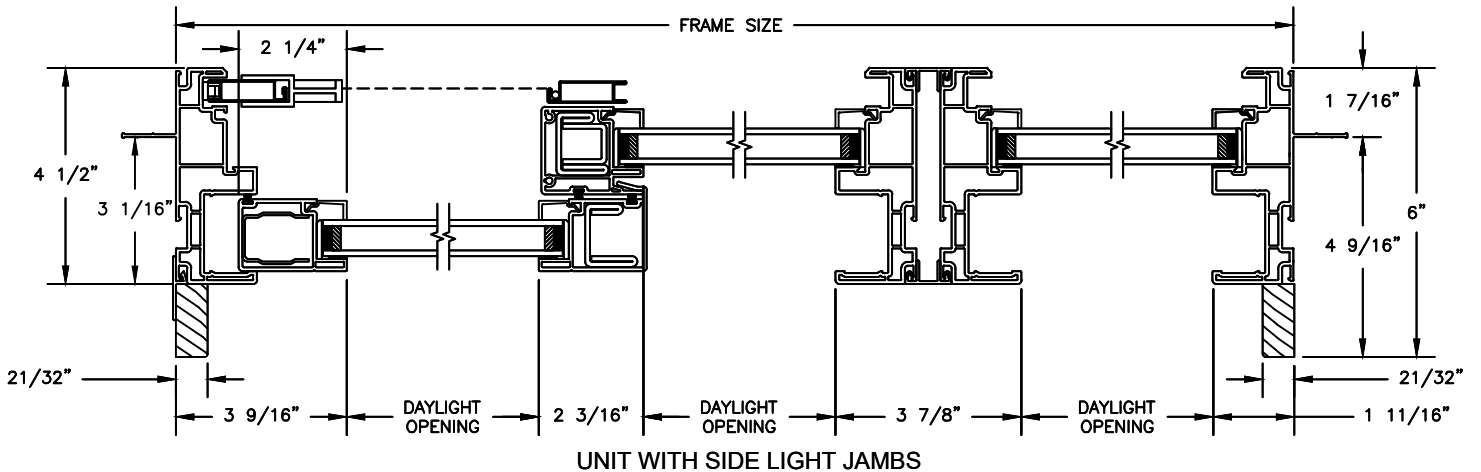

Next Dimension Pro Series

SLIDING PATIO DOOR

SECTION DETAILS

SCALE: 3" = 1'-0"

Next Dimension Pro Series

SLIDING PATIO DOOR

SECTION DETAILS: BLINDS BETWEEN GLASS

SCALE: 3" = 1'-0"

Next Dimension Pro Series

SLIDING PATIO DOOR

SECTION DETAILS

SCALE: 3" = 1'-0"

OPERATING HEAD JAMB & SILL

STATIONARY HEAD JAMB & SILL

JAMBS

Next Dimension Pro Series SLIDING PATIO DOOR

SECTION DETAILS: TRANSOM
SCALE: 3" = 1'-0"

HEAD & SILL

JAMBS

Next Dimension Pro Series

SLIDING PATIO DOOR

SECTION DETAILS: MULLIONS

SCALE: 3" = 1'-0"

HORIZONTAL MULLION
TRANSOM/OPERATOR

Next Dimension Pro Series

SLIDING PATIO DOOR

SECTION DETAILS : CONSTRUCTION

SCALE: 1 1/2" = 1'-0"

HEAD JAMB & SILL
2 X 6 FRAME WITH BRICK VENEER

JAMBS
2 X 6 FRAME WITH BRICK VENEER

HEAD JAMB & SILL
8" CONCRETE BLOCK WALL
WITH BRICK VENEER