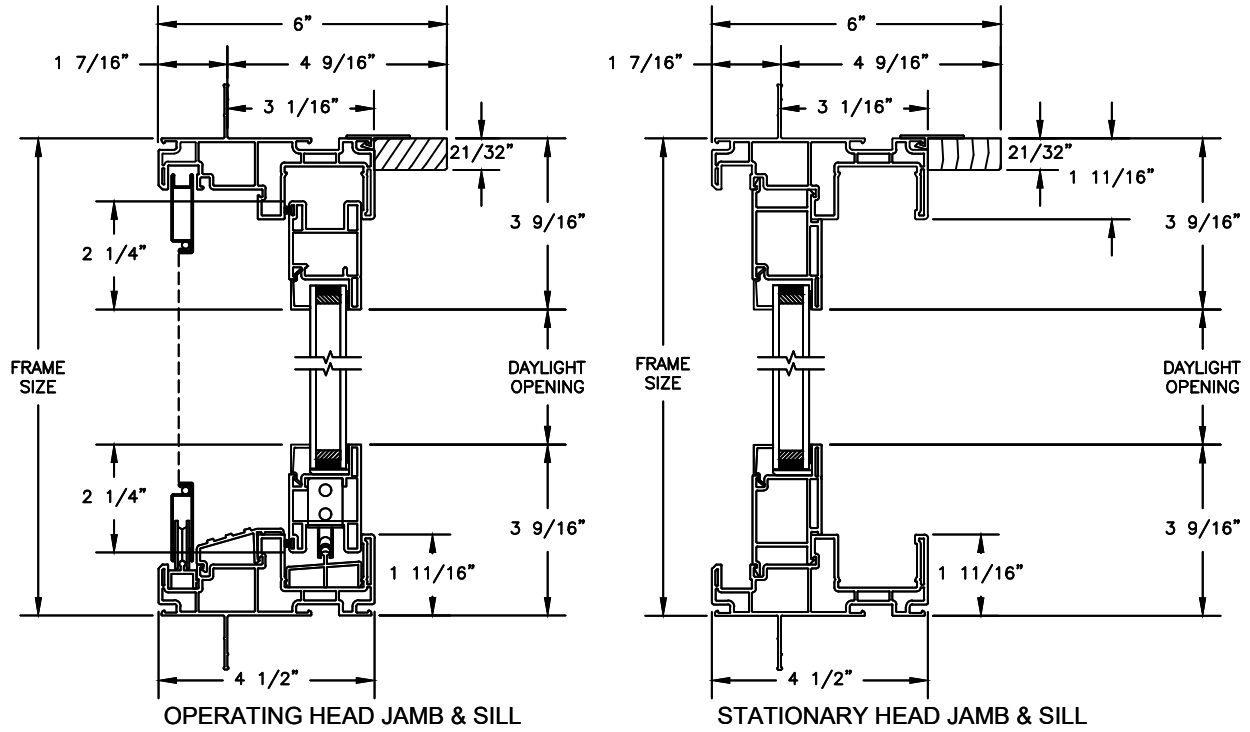

Next Dimension Pro Series

SLIDING PATIO DOOR

SECTION DETAILS

SCALE: 3" = 1'-0"

Next Dimension Pro Series

SLIDING PATIO DOOR

SECTION DETAILS: BLINDS BETWEEN GLASS

SCALE: 3" = 1'-0"

Next Dimension Pro Series

SLIDING PATIO DOOR

SECTION DETAILS

SCALE: 3" = 1'-0"

OPERATING HEAD JAMB & SILL

STATIONARY HEAD JAMB & SILL

JAMBS

Next Dimension Pro Series SLIDING PATIO DOOR

SECTION DETAILS: TRANSOM
SCALE: 3" = 1'-0"

HEAD & SILL

JAMBS

Next Dimension Pro Series

SLIDING PATIO DOOR

SECTION DETAILS: MULLIONS

SCALE: 3" = 1'-0"

HORIZONTAL MULLION
TRANSOM/OPERATOR

Next Dimension Pro Series

SLIDING PATIO DOOR

SECTION DETAILS : CONSTRUCTION

SCALE: 1 1/2" = 1'-0"

HEAD JAMB & SILL
2 X 6 FRAME WITH BRICK VENEER

JAMBS
2 X 6 FRAME WITH BRICK VENEER

HEAD JAMB & SILL
8" CONCRETE BLOCK WALL
WITH BRICK VENEER