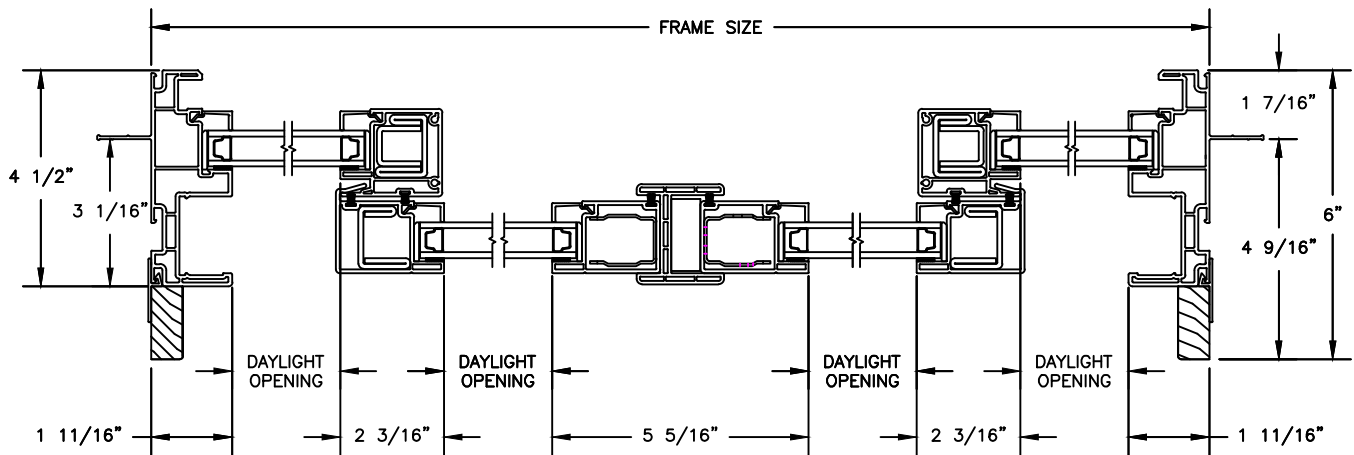

Next Dimension Pro Series

SLIDING PATIO DOOR

SECTION DETAILS

SCALE: 3" = 1'-0"

OPERATING HEAD JAMB & SILL

STATIONARY HEAD JAMB & SILL

JAMBS

Next Dimension Pro Series SLIDING PATIO DOOR

SECTION DETAILS: TRANSOM
SCALE: 3" = 1'-0"

HEAD & SILL

JAMBS

Next Dimension Pro Series

SLIDING PATIO DOOR

SECTION DETAILS: MULLIONS

SCALE: 3" = 1'-0"

HORIZONTAL MULLION
TRANSOM/OPERATOR