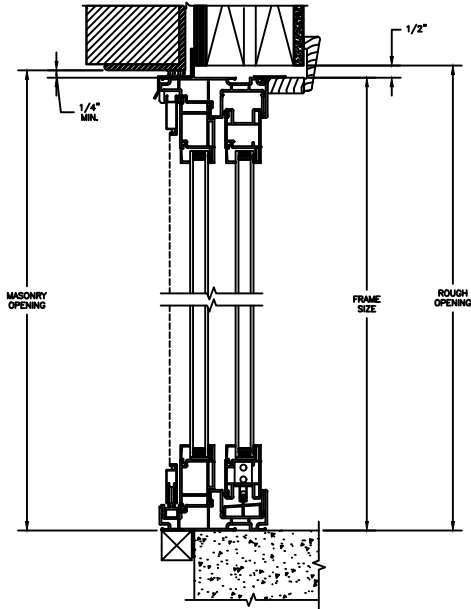

SLIDING PATIO DOOR

SECTION DETAILS : CONSTRUCTION

SCALE: 1 1/2" = 1'-0"

HEAD JAMB & SILL
2 X 6 FRAME WITH SIDING

JAMBS
2 X 6 FRAME WITH SIDING

HEAD JAMB & SILL
2 X 4 FRAME WITH STUCCO

JAMBS
2 X 4 FRAME WITH STUCCO

Next Dimension Pro Series

SLIDING PATIO DOOR

SECTION DETAILS : CONSTRUCTION

SCALE: 1 1/2" = 1'-0"

HEAD JAMB & SILL
2 X 6 FRAME WITH BRICK VENEER

JAMBS
2 X 6 FRAME WITH BRICK VENEER

HEAD JAMB & SILL
8" CONCRETE BLOCK WALL
WITH BRICK VENEER

JAMBS
8" CONCRETE BLOCK WALL
WITH BRICK VENEER