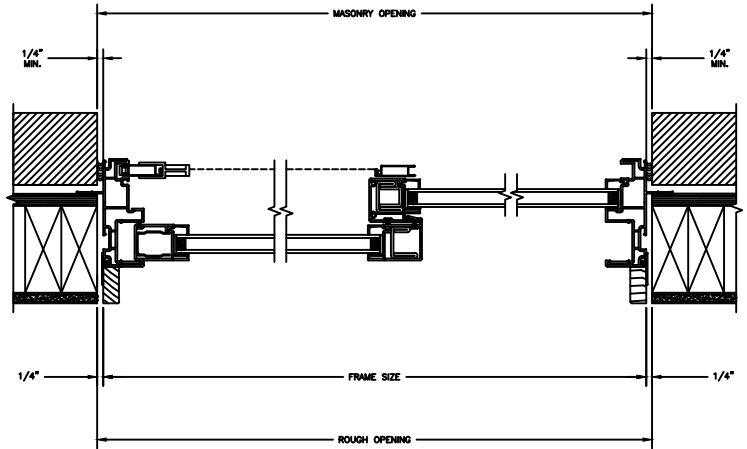

Next Dimension Pro Series

SLIDING PATIO DOOR

SECTION DETAILS : CONSTRUCTION

SCALE: 1 1/2" = 1'-0"

HEAD JAMB & SILL
2 X 6 FRAME WITH BRICK VENEER

JAMBS
2 X 6 FRAME WITH BRICK VENEER

HEAD JAMB & SILL
8" CONCRETE BLOCK WALL
WITH BRICK VENEER

JAMBS
8" CONCRETE BLOCK WALL
WITH BRICK VENEER