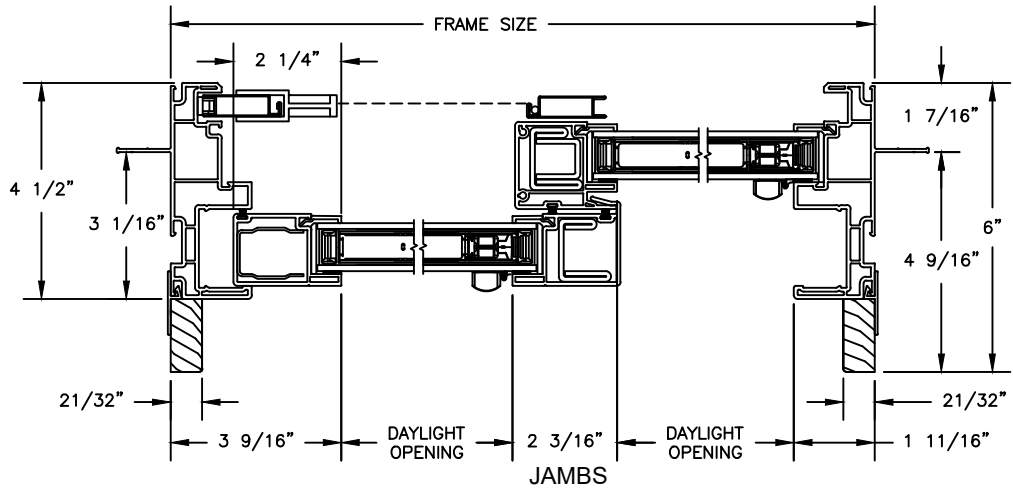

Next Dimension Pro Series

SLIDING PATIO DOOR

SECTION DETAILS

SCALE: 3" = 1'-0"

Next Dimension Pro Series

SLIDING PATIO DOOR

SECTION DETAILS: BLINDS BETWEEN GLASS

SCALE: 3" = 1'-0"

Next Dimension Pro Series

SLIDING PATIO DOOR

SECTION DETAILS

SCALE: 3" = 1'-0"

OPERATING HEAD JAMB & SILL

STATIONARY HEAD JAMB & SILL

JAMBS

Next Dimension Pro Series SLIDING PATIO DOOR

SECTION DETAILS: TRANSOM
SCALE: 3" = 1'-0"

HEAD & SILL

JAMBS

Next Dimension Pro Series

SLIDING PATIO DOOR

SECTION DETAILS: MULLIONS

SCALE: 3" = 1'-0"

HORIZONTAL MULLION
TRANSOM/OPERATOR

JAMBS
8" CONCRETE BLOCK WALL
WITH BRICK VENEER