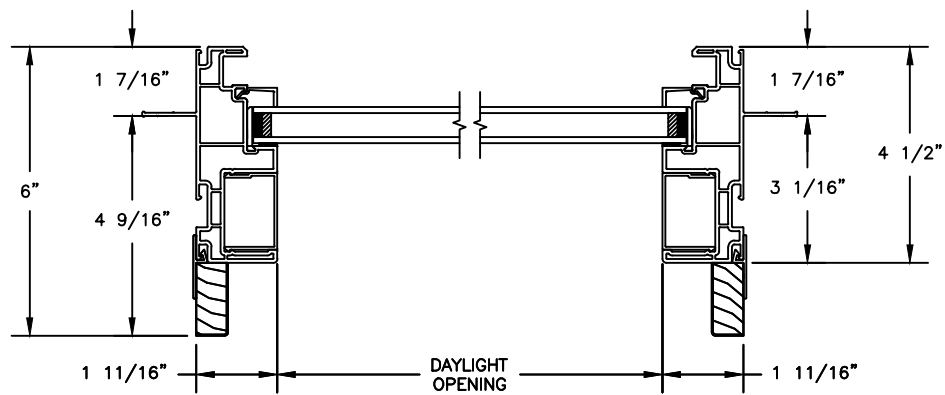

Next Dimension Pro Series

SLIDING PATIO DOOR

SECTION DETAILS

SCALE: 3" = 1'-0"

OPERATING HEAD JAMB & SILL

STATIONARY HEAD JAMB & SILL

JAMBS

Next Dimension Pro Series SLIDING PATIO DOOR

SECTION DETAILS: TRANSOM
SCALE: 3" = 1'-0"

HEAD & SILL

JAMBS

Next Dimension Pro Series

SLIDING PATIO DOOR

SECTION DETAILS: MULLIONS

SCALE: 3" = 1'-0"

HORIZONTAL MULLION
TRANSOM/OPERATOR