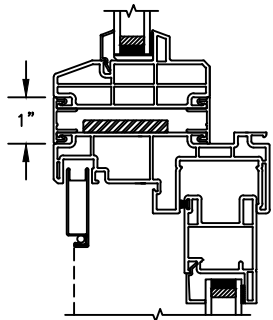

HORIZONTAL MULLION
RADIUS/OPERATOR