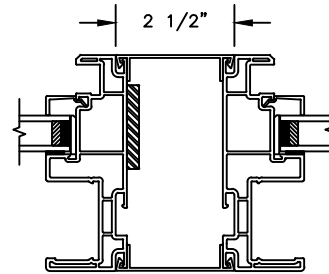

HORIZONTAL 2" MULLION
TRANSOM/OPERATOR

HORIZONTAL MULLION
RADIUS/OPERATOR

HORIZONTAL 2" MULLION
RADIUS/OPERATOR

VERTICAL MULLION
SIDELIGHT/OPERATOR

VERTICAL 2" MULLION
STATIONARY/SIDELIGHT

Next Dimension Pro Series

SLIDING PATIO DOOR

SECTION DETAILS : CONSTRUCTION

SCALE: 1 1/2" = 1'-0"

HEAD JAMB & SILL
2 X 6 FRAME WITH SIDING

JAMBS
2 X 6 FRAME WITH SIDING

HEAD JAMB & SILL
2 X 4 FRAME WITH STUCCO

JAMBS
2 X 4 FRAME WITH STUCCO

Next Dimension Pro Series

SLIDING PATIO DOOR

SECTION DETAILS : CONSTRUCTION

SCALE: 1 1/2" = 1'-0"

HEAD JAMB & SILL
2 X 6 FRAME WITH BRICK VENEER

JAMBS
2 X 6 FRAME WITH BRICK VENEER

HEAD JAMB & SILL
8" CONCRETE BLOCK WALL
WITH BRICK VENEER