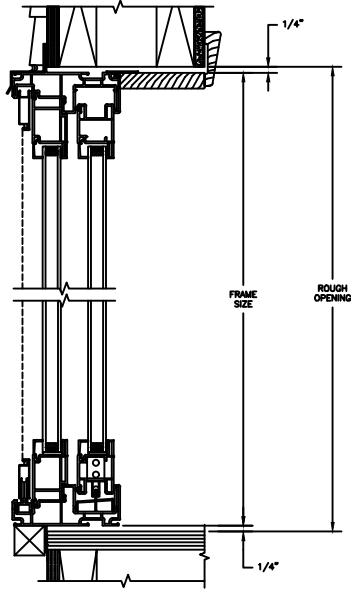

HORIZONTAL 2" MULLION
TRANSOM/OPERATOR

HORIZONTAL MULLION
RADIUS/OPERATOR

HORIZONTAL 2" MULLION
RADIUS/OPERATOR

VERTICAL MULLION
SIDELIGHT/OPERATOR

VERTICAL 2" MULLION
STATIONARY/SIDELIGHT

Next Dimension Pro Series

SLIDING PATIO DOOR

SECTION DETAILS : CONSTRUCTION

SCALE: 1 1/2" = 1'-0"

HEAD JAMB & SILL
2 X 6 FRAME WITH SIDING

JAMBS
2 X 6 FRAME WITH SIDING

HEAD JAMB & SILL
2 X 4 FRAME WITH STUCCO

JAMBS
2 X 4 FRAME WITH STUCCO

Next Dimension Pro Series

SLIDING PATIO DOOR

SECTION DETAILS : CONSTRUCTION

SCALE: 1 1/2" = 1'-0"

HEAD JAMB & SILL
2 X 6 FRAME WITH BRICK VENEER

JAMBS
2 X 6 FRAME WITH BRICK VENEER

HEAD JAMB & SILL
8" CONCRETE BLOCK WALL
WITH BRICK VENEER

JAMBS
8" CONCRETE BLOCK WALL
WITH BRICK VENEER