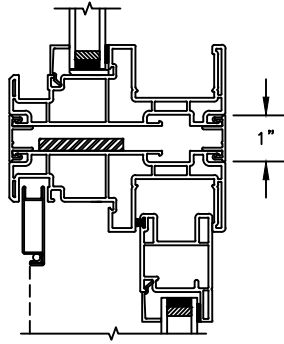

SECTION DETAILS: TRANSOM
SCALE: 3" = 1'-0"

HEAD & SILL

JAMBS

Next Dimension Pro Series

SLIDING PATIO DOOR

SECTION DETAILS: MULLIONS

SCALE: 3" = 1'-0"

HORIZONTAL MULLION
TRANSOM/OPERATOR

SLIDING PATIO DOOR

SECTION DETAILS : CONSTRUCTION

SCALE: 1 1/2" = 1'-0"

HEAD JAMB & SILL
2 X 6 FRAME WITH SIDING

JAMBS
2 X 6 FRAME WITH SIDING

HEAD JAMB & SILL
2 X 4 FRAME WITH STUCCO

JAMBS
2 X 4 FRAME WITH STUCCO