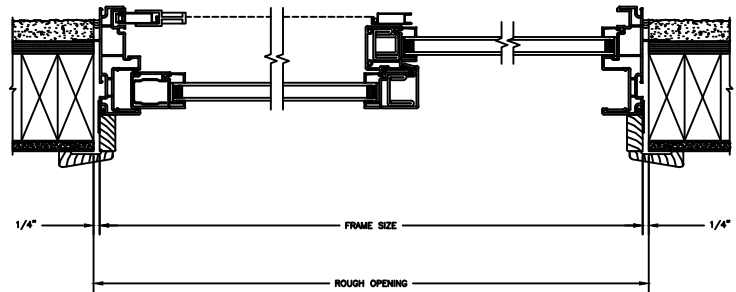

SLIDING PATIO DOOR

SECTION DETAILS : CONSTRUCTION

SCALE: 1 1/2" = 1'-0"

HEAD JAMB & SILL
2 X 6 FRAME WITH SIDING

JAMBS
2 X 6 FRAME WITH SIDING

HEAD JAMB & SILL
2 X 4 FRAME WITH STUCCO

JAMBS
2 X 4 FRAME WITH STUCCO

Next Dimension Pro Series

SLIDING PATIO DOOR

SECTION DETAILS : CONSTRUCTION

SCALE: 1 1/2" = 1'-0"

HEAD JAMB & SILL
2 X 6 FRAME WITH BRICK VENEER

JAMBS
2 X 6 FRAME WITH BRICK VENEER

HEAD JAMB & SILL
8" CONCRETE BLOCK WALL
WITH BRICK VENEER