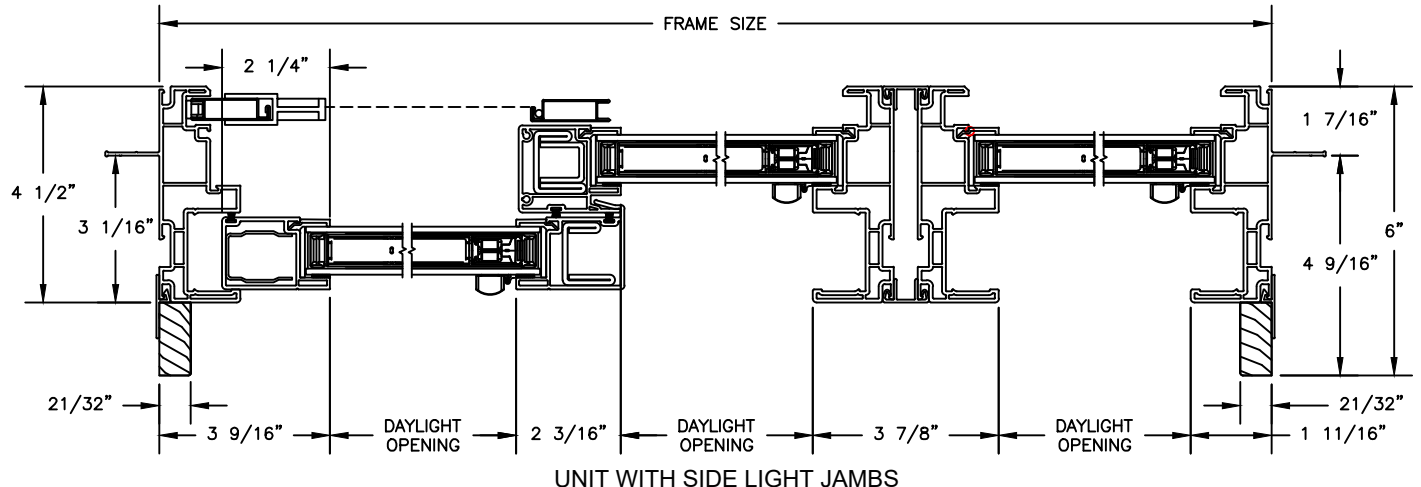

Next Dimension Pro Series

SLIDING PATIO DOOR

SECTION DETAILS

SCALE: 3" = 1'-0"

Next Dimension Pro Series

SLIDING PATIO DOOR

SECTION DETAILS: BLINDS BETWEEN GLASS

SCALE: 3" = 1'-0"

Next Dimension Pro Series

SLIDING PATIO DOOR

SECTION DETAILS

SCALE: 3" = 1'-0"

OPERATING HEAD JAMB & SILL

STATIONARY HEAD JAMB & SILL

JAMBS

Next Dimension Pro Series SLIDING PATIO DOOR

SECTION DETAILS: TRANSOM
SCALE: 3" = 1'-0"

HEAD & SILL

JAMBS

Next Dimension Pro Series

SLIDING PATIO DOOR

SECTION DETAILS: MULLIONS

SCALE: 3" = 1'-0"

HORIZONTAL MULLION
TRANSOM/OPERATOR

Next Dimension Pro Series

SLIDING PATIO DOOR

SECTION DETAILS : CONSTRUCTION

SCALE: 1 1/2" = 1'-0"

HEAD JAMB & SILL
2 X 6 FRAME WITH BRICK VENEER

JAMBS
2 X 6 FRAME WITH BRICK VENEER

HEAD JAMB & SILL
8" CONCRETE BLOCK WALL
WITH BRICK VENEER