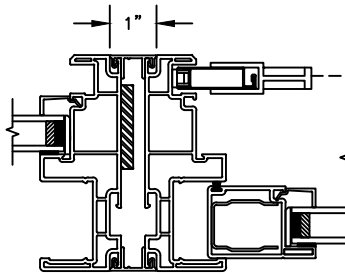

SECTION DETAILS: TRANSOM
SCALE: 3" = 1'-0"

HEAD & SILL

JAMBS

Next Dimension Pro Series

SLIDING PATIO DOOR

SECTION DETAILS: MULLIONS

SCALE: 3" = 1'-0"

HORIZONTAL MULLION
TRANSOM/OPERATOR

HORIZONTAL 2" MULLION
TRANSOM/OPERATOR

HORIZONTAL MULLION
RADIUS/OPERATOR

HORIZONTAL 2" MULLION
RADIUS/OPERATOR

VERTICAL MULLION
SIDELIGHT/OPERATOR

VERTICAL 2" MULLION
STATIONARY/SIDELIGHT

Next Dimension Pro Series