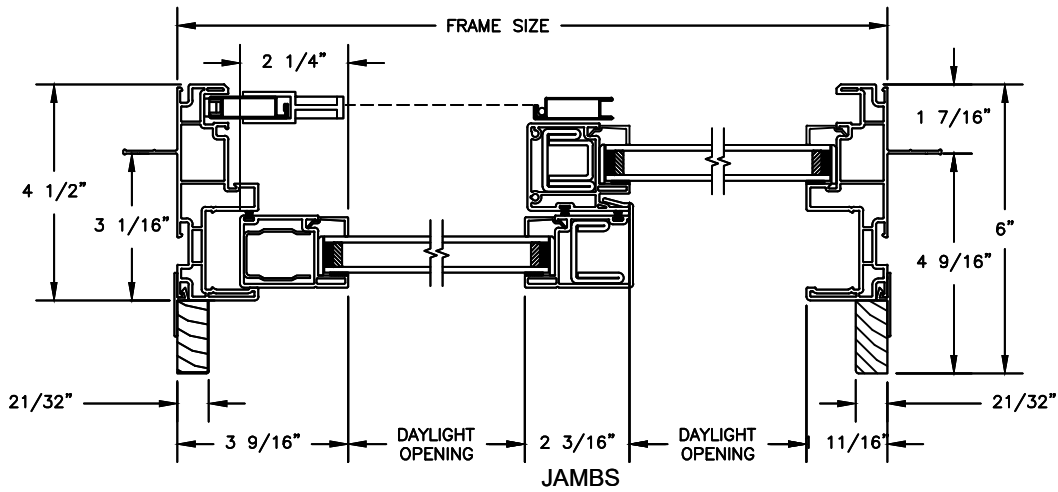

Next Dimension Pro Series

SLIDING PATIO DOOR

SECTION DETAILS

SCALE: 3" = 1'-0"

Next Dimension Pro Series

SLIDING PATIO DOOR

SECTION DETAILS: BLINDS BETWEEN GLASS

SCALE: 3" = 1'-0"

Next Dimension Pro Series

SLIDING PATIO DOOR

SECTION DETAILS

SCALE: 3" = 1'-0"

OPERATING HEAD JAMB & SILL

STATIONARY HEAD JAMB & SILL

JAMBS

Next Dimension Pro Series SLIDING PATIO DOOR

SECTION DETAILS: TRANSOM
SCALE: 3" = 1'-0"

HEAD & SILL

JAMBS

Next Dimension Pro Series

SLIDING PATIO DOOR

SECTION DETAILS: MULLIONS

SCALE: 3" = 1'-0"

HORIZONTAL MULLION
TRANSOM/OPERATOR

JAMBS
8" CONCRETE BLOCK WALL
WITH BRICK VENEER