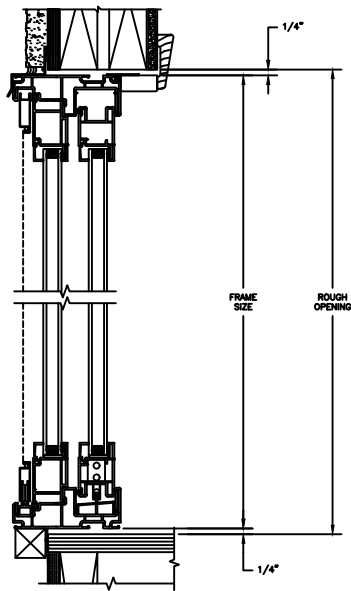

SLIDING PATIO DOOR

SECTION DETAILS : CONSTRUCTION

SCALE: 1 1/2" = 1'-0"

HEAD JAMB & SILL
2 X 6 FRAME WITH SIDING

JAMBS
2 X 6 FRAME WITH SIDING

HEAD JAMB & SILL
2 X 4 FRAME WITH STUCCO

JAMBS
2 X 4 FRAME WITH STUCCO

Next Dimension Pro Series

SLIDING PATIO DOOR

SECTION DETAILS : CONSTRUCTION

SCALE: 1 1/2" = 1'-0"

HEAD JAMB & SILL
2 X 6 FRAME WITH BRICK VENEER

JAMBS
2 X 6 FRAME WITH BRICK VENEER

HEAD JAMB & SILL
8" CONCRETE BLOCK WALL
WITH BRICK VENEER

JAMBS
8" CONCRETE BLOCK WALL
WITH BRICK VENEER