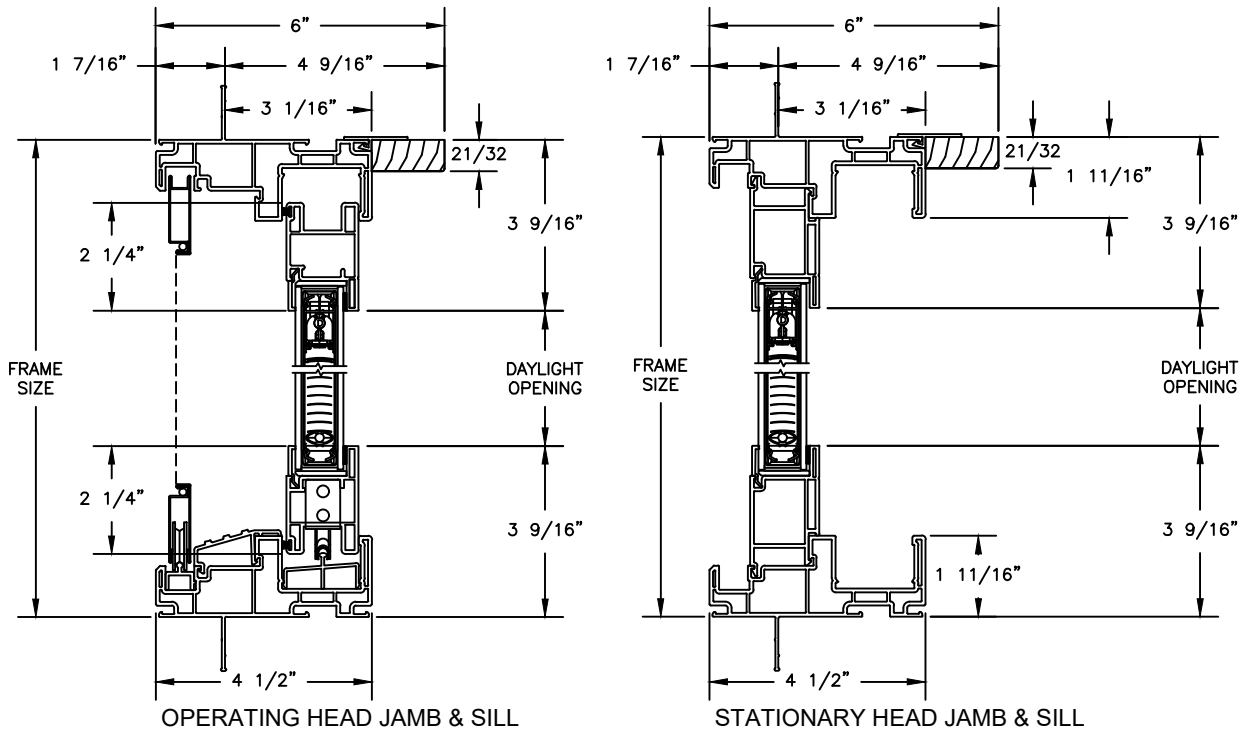

Next Dimension Pro Series

SLIDING PATIO DOOR

SECTION DETAILS

SCALE: 3" = 1'-0"

Next Dimension Pro Series

SLIDING PATIO DOOR

SECTION DETAILS: BLINDS BETWEEN GLASS

SCALE: 3" = 1'-0"

Next Dimension Pro Series

SLIDING PATIO DOOR

SECTION DETAILS

SCALE: 3" = 1'-0"

OPERATING HEAD JAMB & SILL

STATIONARY HEAD JAMB & SILL

JAMBS

Next Dimension Pro Series SLIDING PATIO DOOR

SECTION DETAILS: TRANSOM
SCALE: 3" = 1'-0"

HEAD & SILL

JAMBS

Next Dimension Pro Series

SLIDING PATIO DOOR

SECTION DETAILS: MULLIONS

SCALE: 3" = 1'-0"

HORIZONTAL MULLION
TRANSOM/OPERATOR

Next Dimension Pro Series

SLIDING PATIO DOOR

SECTION DETAILS : CONSTRUCTION

SCALE: 1 1/2" = 1'-0"

HEAD JAMB & SILL
2 X 6 FRAME WITH BRICK VENEER

JAMBS
2 X 6 FRAME WITH BRICK VENEER

HEAD JAMB & SILL
8" CONCRETE BLOCK WALL
WITH BRICK VENEER