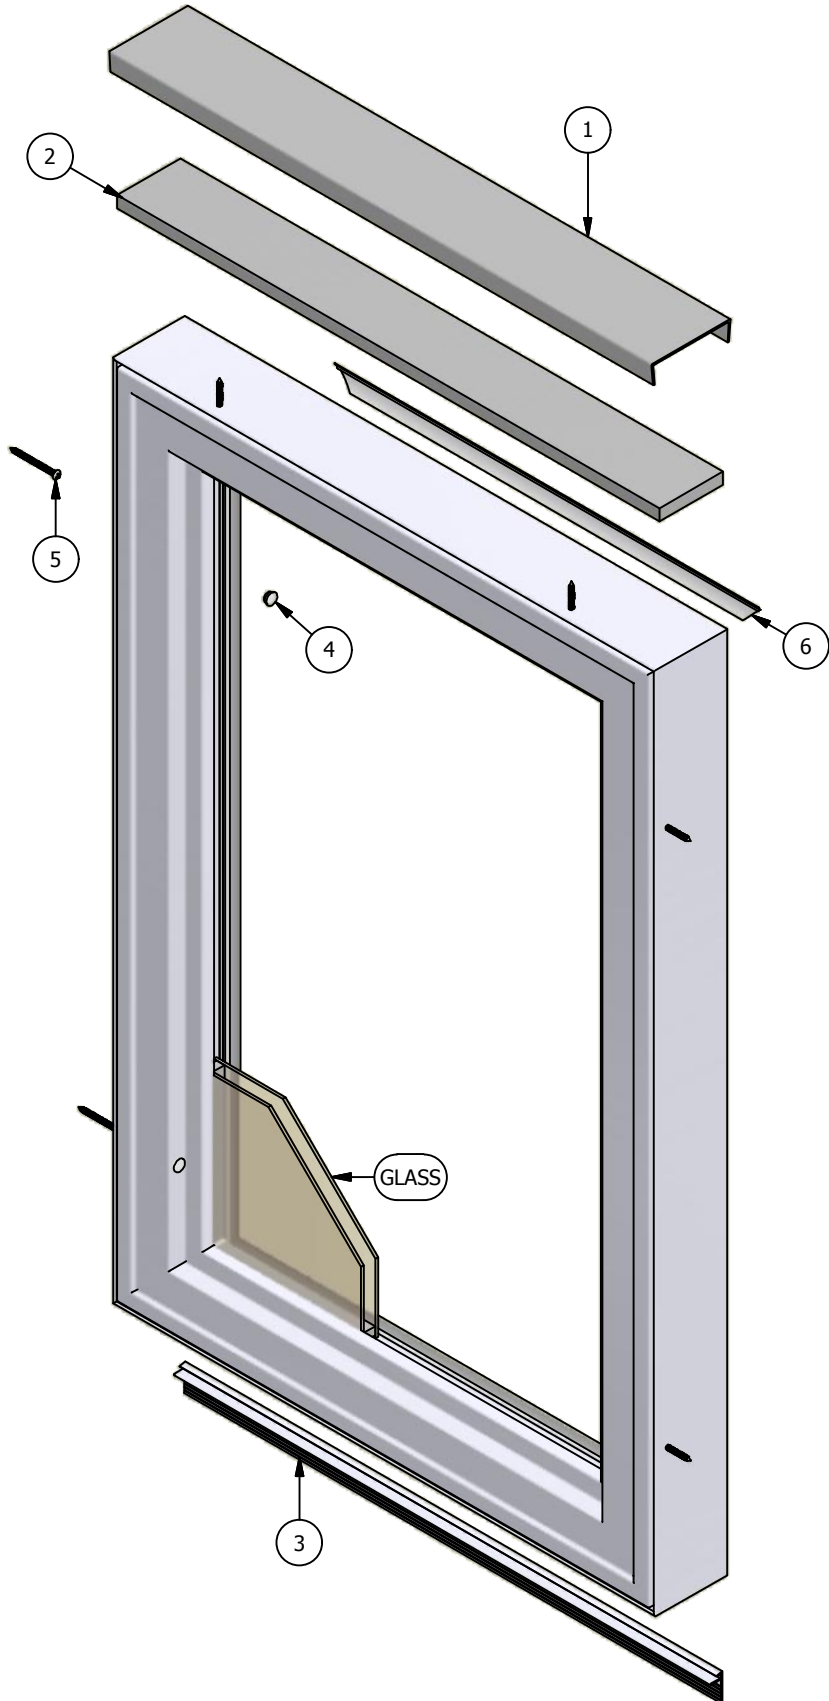

Revive Series Vinyl Casement (Picture) Parts Identification

Revive Series Vinyl Casement (Picture) Parts Identification

| Image | Item # | Description | Color / Finish | Spec | Part # |
|--|--------|------------------------------------|------------------------|------|----------------------------|
|  | 1 | Head Expander (Qty. 1) | White Clay | | 700018 701018 |
|  | 2 | Head Expander Foam (Qty. 1) | | | 2388409 |
|  | 3 | Sill Cover (Qty. 1) | White Clay | | 900760 901860 |
|  | 4 | Hole Cap (Qty. 4) | White Clay Black | | 558242 558245 558529 |
|  | 5 | Frame Screw #8 x 2" (Qty. 4) | | | 518200 |

Revive Series

Vinyl Casement (Picture)

Parts Identification

| Image | Item # | Description | Color / Finish | Spec | Part # |
|---|----------|------------------------------------|----------------|-----------|---------|
|  | 6 | Glazing Bead Prior to June 2014 | White | 13' | 900043 |
| | | | Almond | | 900110 |
| | Clay | 901043 | | | |
| | Bronze | 900043-BZ | | | |
| | Black | 900043-BK | | | |
| | Tan | 900043-T | | | |
| | Ivory | 900043-I | | | |
| | Cinnamon | 900043-C | | | |
| | Green | 900043-G | | | |
| | White | 900043-W | | | |
|  | | Glazing Bead | White | | 13' |
| | | | Clay | | 701005 |
|  | | Weatherstrip Prior to June 2014 | Black | LF | 2370074 |
| No Image | | Glazing Tape 1/16" x 1/2" | White | 216' Roll | 394100 |