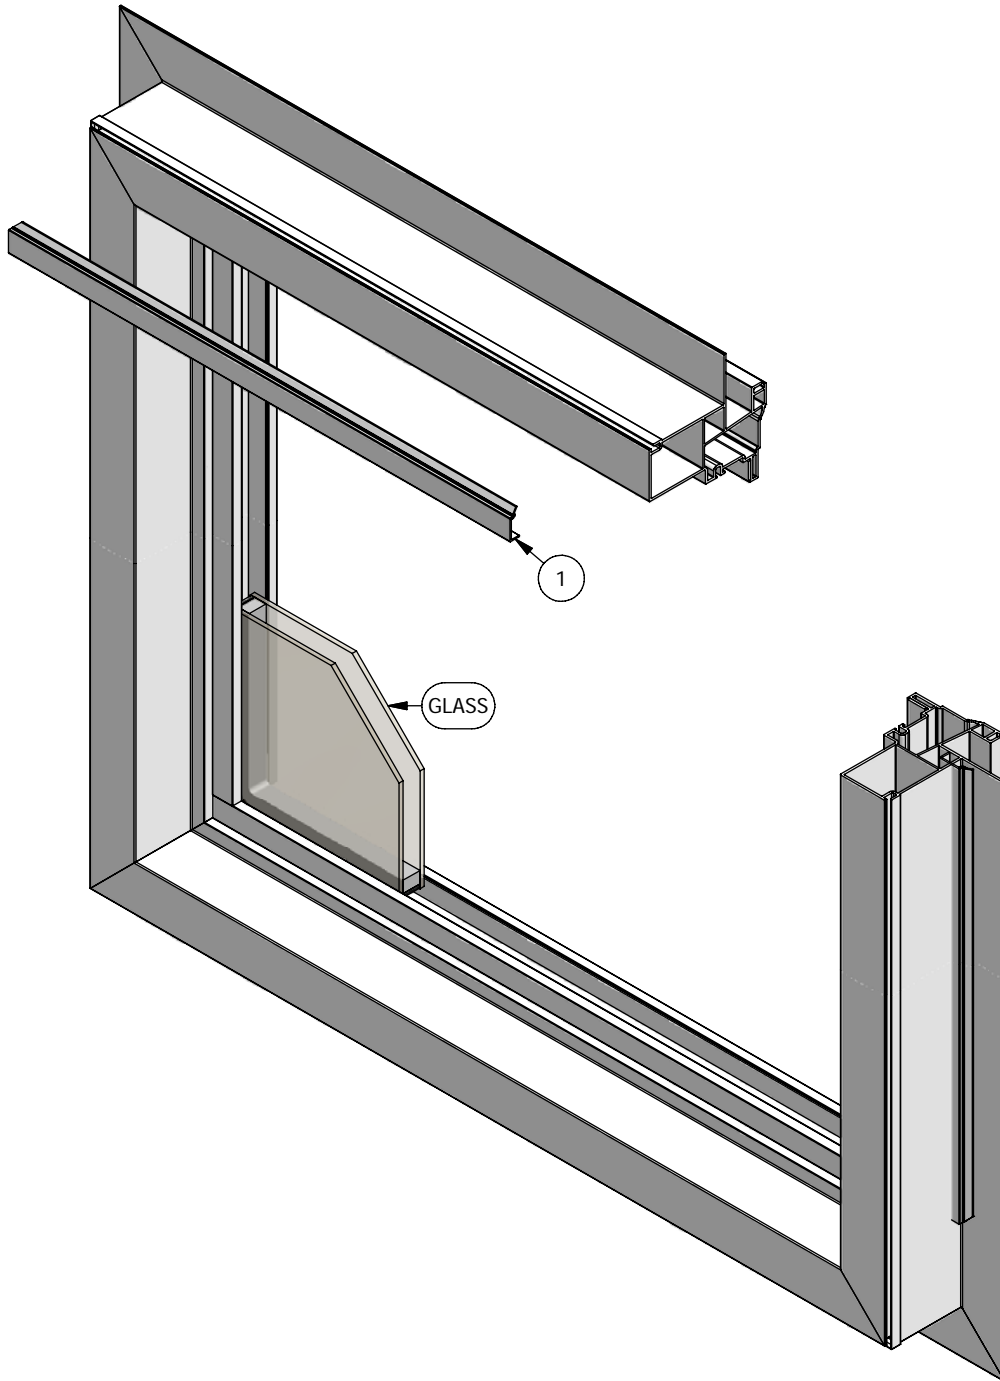

Next Dimension Classic Series

Single Hung (Fixed)

Parts Identification

Next Dimension Classic Series

Single Hung (Fixed)

Parts Identification

Image	Item #	Description	Color / Finish	Spec	Old	New SAP
	1	Glazing Bead	White Clay Bronze Black Tan Ivory Cinnamon Green White	16'	920009 920044 920009-BZ 920009-BK 920009-T 920009-I 920009-C 920009-G 920009-W	10055282 10054413 10116681 10116682 10116678 10116680 10116679 10116676 10116677
No Image		Glazing Tape 1/16" x 1/2"	White	216' Roll	394100	10055200