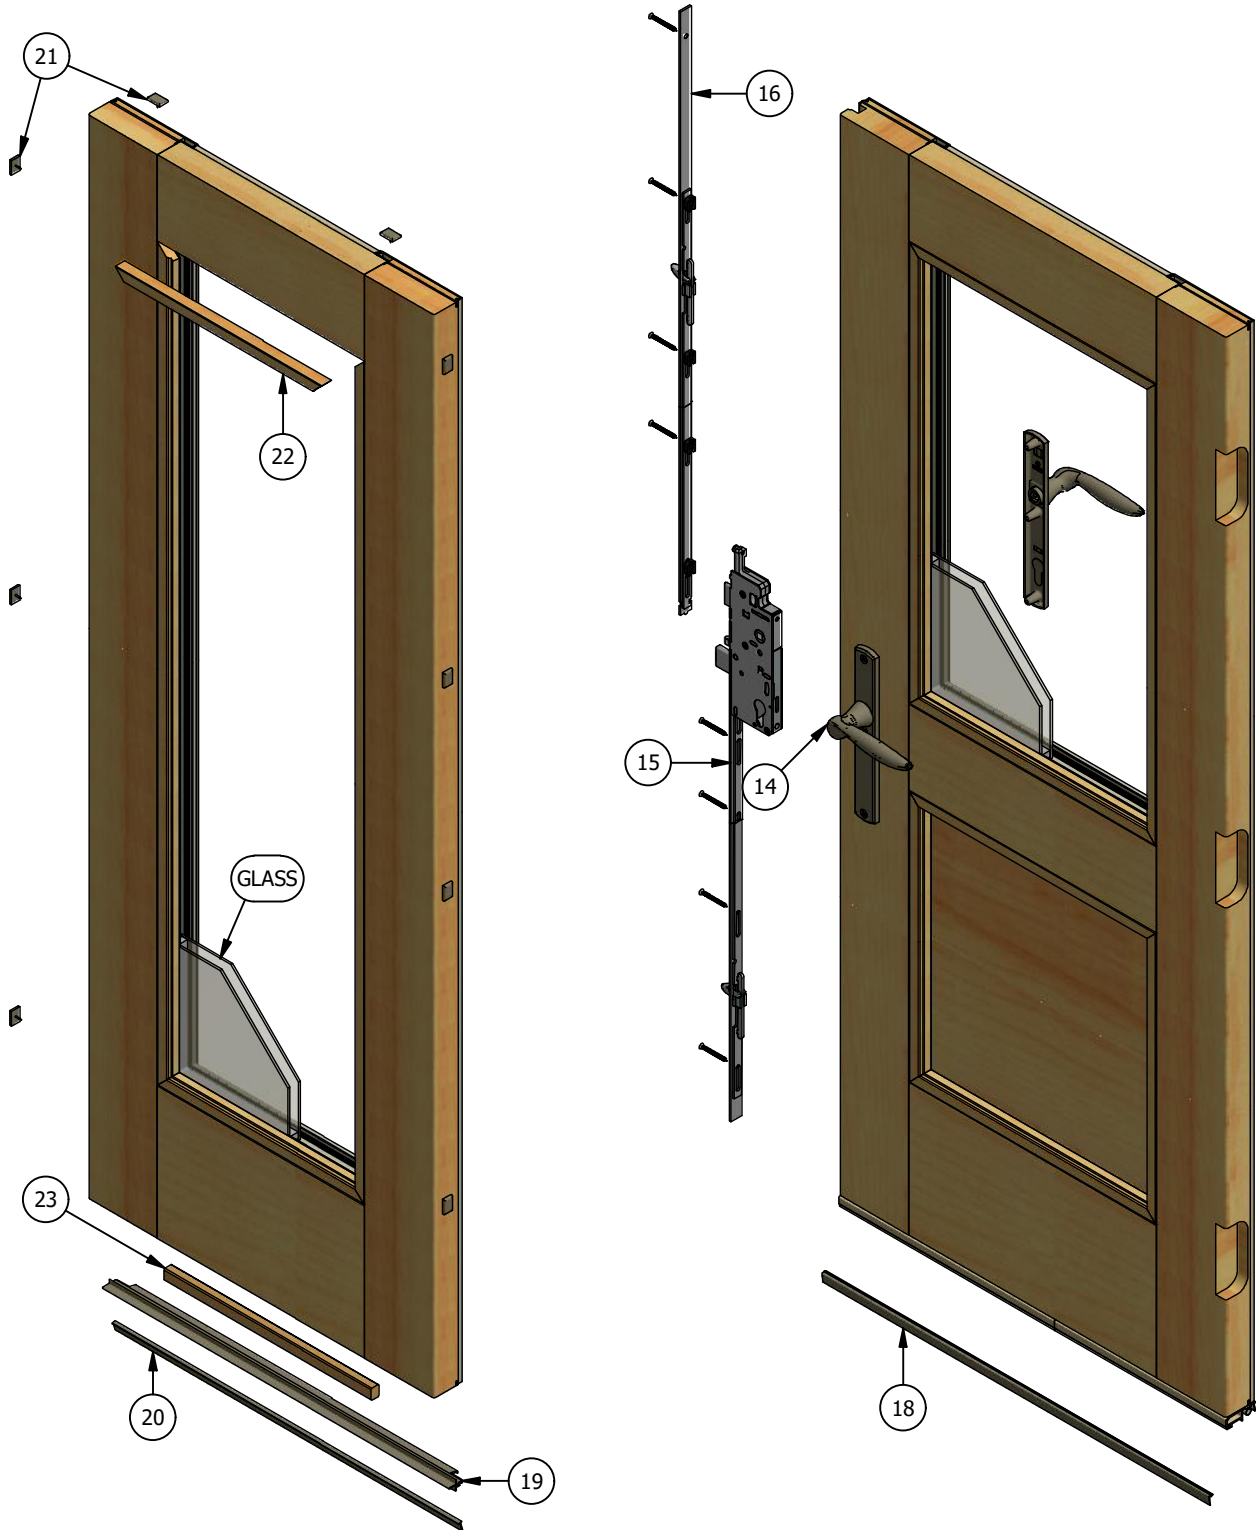

Pinnacle Series

Clad Inswing Patio Door (Stat-Active)

Parts Identification

FRAME
INTERIOR VIEW

Pinnacle Series

Clad Inswing Patio Door (Stat-Active)

Parts Identification

STATIONARY PANEL
INTERIOR VIEW

ACTIVE PANEL
INTERIOR VIEW
(PANEL OPTION SHOWN)

Pinnacle Series

Clad Inswing Patio Door (Stat-Active)

Parts Identification

Image	Item #	Description	Color / Finish / Size	Spec	Old	New SAP
	1	Jamb/Astragal Strike Plate With Screws	Brass Antique Brass Oil Rubbed Bronze Polished Chrome Brushed Chrome Gold Powder Coat Matte Black White Satin Nickel Antique Nickel Faux Bronze Oil Rubbed Bronze		2384089 2384094 2385295 2384092 2384091 2384137 2384097 2384096 2384090 2384095 2385295 2385295	10055864 10055367 10055154 10055865 10056644 10055883 10055867 10055123 10054936 10055866 10055154 10055154
		Pocket Cover	Black		2384219	10055131
	2	Tongue Strike Plate Multi-Point Only Tongue Strike Plate Screws	Stainless Steel Stainless Steel		2384211 2370091	10055383 10053333
	3	Adjustable Guide Hinge (Non-Handed)	Brass Antique Brass Oil Rubbed Bronze Polished Chrome Brushed Chrome Gold Powder Coat Matte Black White Satin Nickel Antique Nickel Faux Bronze		2398031 2398016 2398001 2398028 2398019 2397998 2398010 2398025 2398013 2398022 2398004	10056096 10056089 10056082 10056095 10055479 10120555 10055477 10055180 10056677 10056092 10055028

Adjustable Hinge Notes:

- Door heights less than 8-0 require 2 guide hinges and 1 set hinge. Door heights above 8-0 require 3 guide hinges and 1 set hinge.
- Handing is determined by which side of the panel the hinges are mounted as viewed from the exterior.
- Doors manufactured prior to Jan, 2010 have a different style of adjustable hinge. The hinges above will fit into the existing routes, however, they will look slightly different. To maintain a consistent look, replace all hinges at once.