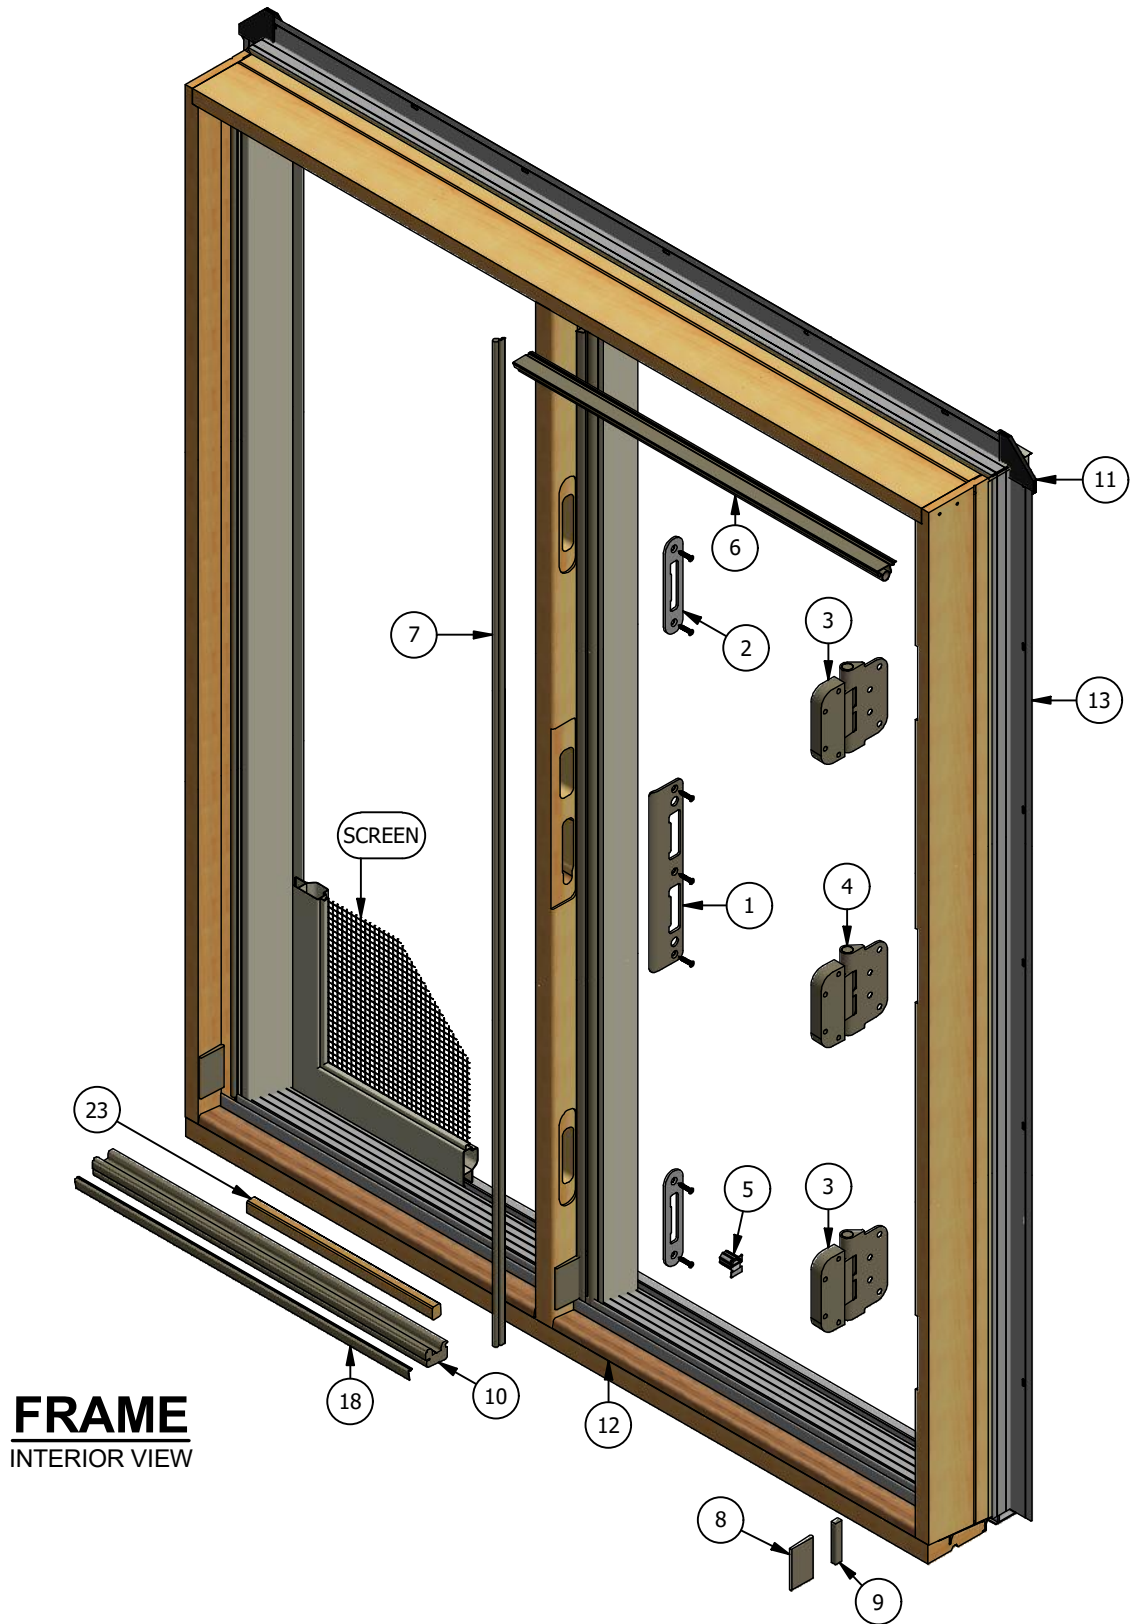

Pinnacle Series

Clad Inswing Patio Door (Stat-Active)

Parts Identification

FRAME
INTERIOR VIEW

Pinnacle Series

Clad Inswing Patio Door (Stat-Active)

Parts Identification

STATIONARY PANEL
INTERIOR VIEW

ACTIVE PANEL
INTERIOR VIEW
(PANEL OPTION SHOWN)

Pinnacle Series

Clad Inswing Patio Door (Stat-Active)

Parts Identification

Image	Item #	Description	Color / Finish / Size	Spec	Old	New SAP
	1	Jamb/Astragal Strike Plate With Screws	Brass Antique Brass Oil Rubbed Bronze Polished Chrome Brushed Chrome Gold Powder Coat Matte Black White Satin Nickel Antique Nickel Faux Bronze Oil Rubbed Bronze		2384089 2384094 2385295 2384092 2384091 2384137 2384097 2384096 2384090 2384095 2385295 2385295	10055864 10055367 10055154 10055865 10056644 10055883 10055867 10055123 10054936 10055866 10055154 10055154
		Pocket Cover	Black		2384219	10055131
	2	Tongue Strike Plate Multi-Point Only Tongue Strike Plate Screws	Stainless Steel Stainless Steel		2384211 2370091	10055383 10053333
	3	Adjustable Guide Hinge (Non-Handed)	Brass Antique Brass Oil Rubbed Bronze Polished Chrome Brushed Chrome Gold Powder Coat Matte Black White Satin Nickel Antique Nickel Faux Bronze		2398031 2398016 2398001 2398028 2398019 2397998 2398010 2398025 2398013 2398022 2398004	10056096 10056089 10056082 10056095 10055479 10120555 10055477 10055180 10056677 10056092 10055028

Adjustable Hinge Notes:

- Door heights less than 8-0 require 2 guide hinges and 1 set hinge. Door heights above 8-0 require 3 guide hinges and 1 set hinge.
- Handing is determined by which side of the panel the hinges are mounted as viewed from the exterior.
- Doors manufactured prior to Jan, 2010 have a different style of adjustable hinge. The hinges above will fit into the existing routes, however, they will look slightly different. To maintain a consistent look, replace all hinges at once.