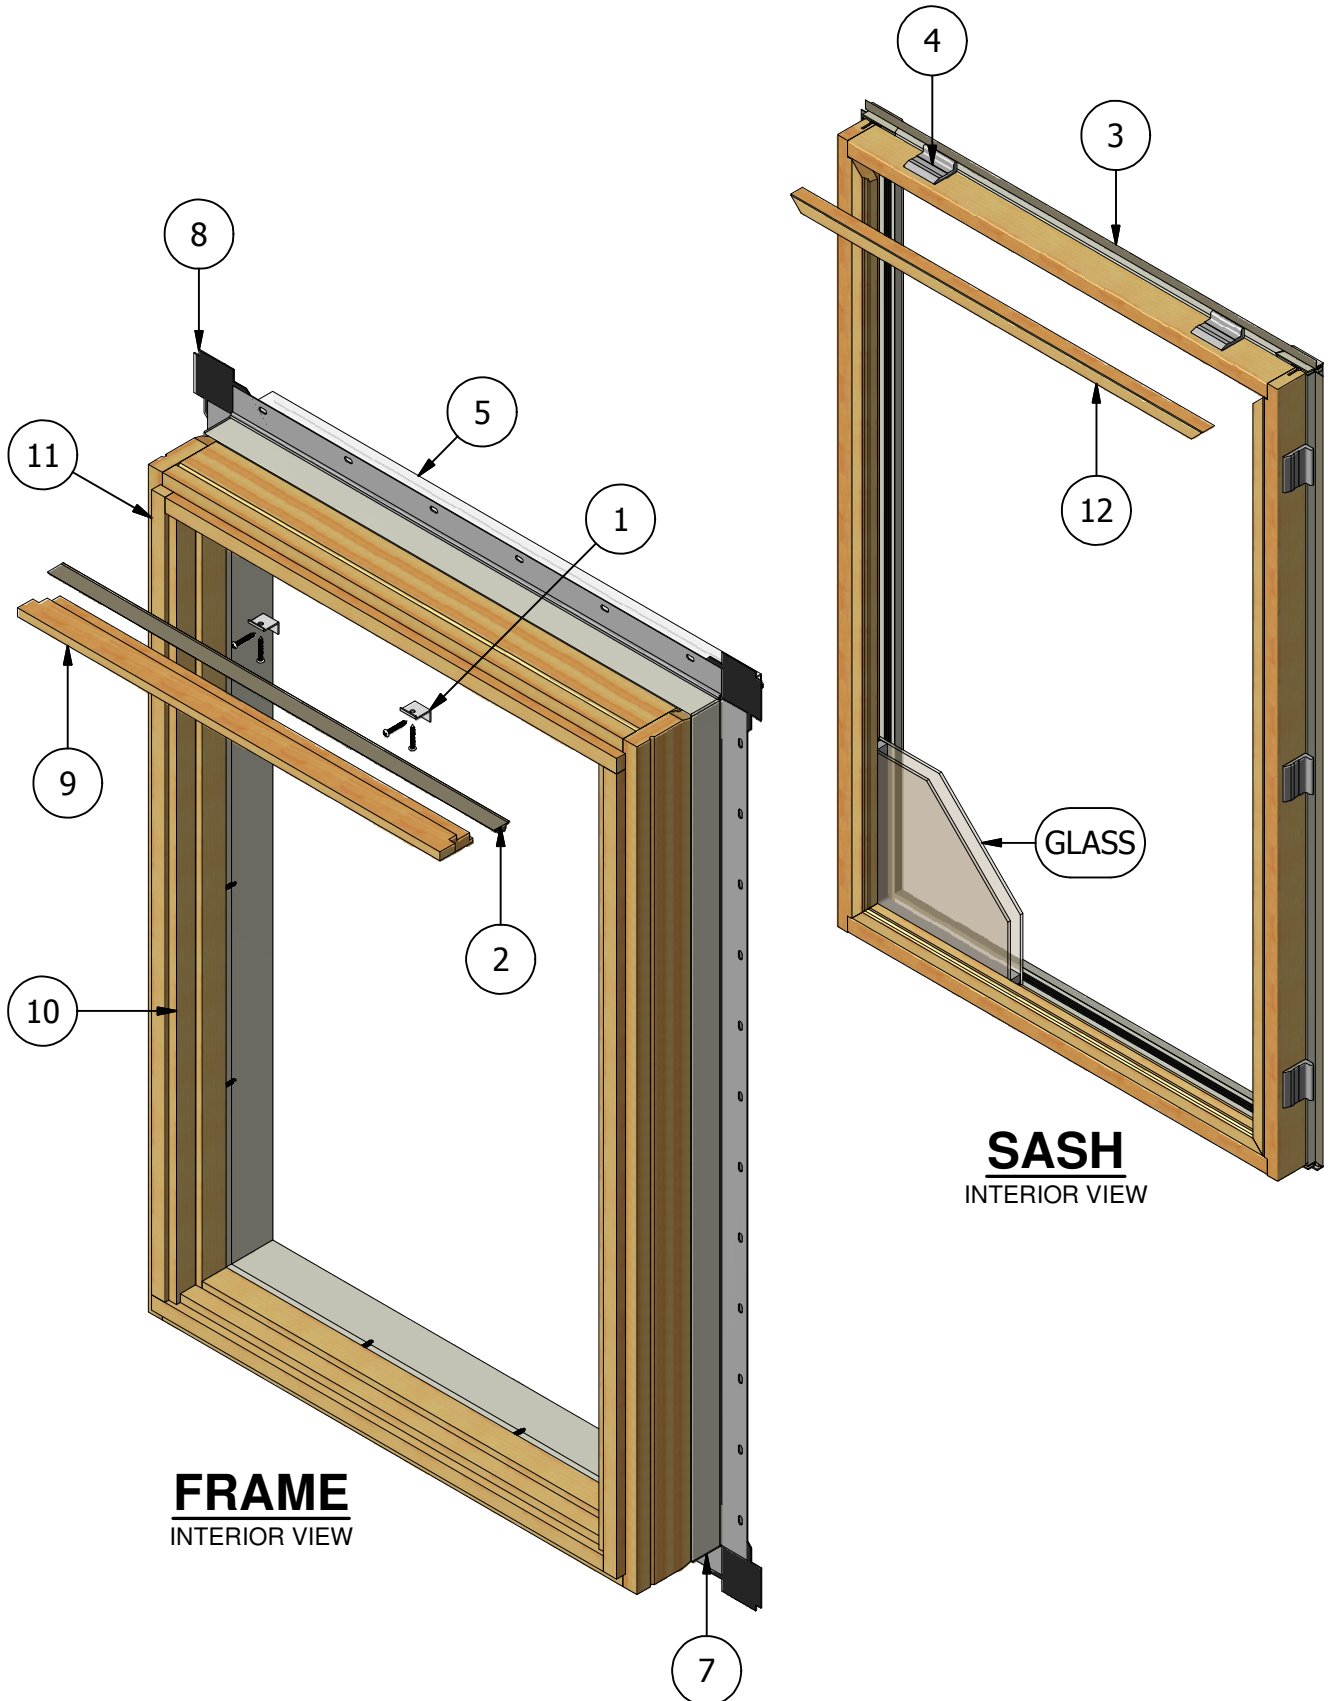

Pinnacle Series Clad Casement (Picture) Parts Identification

Pinnacle Series

Clad Casement (Picture)

Parts Identification

Image	Item #	Description	Color / Finish / Size	Spec	Old	New SAP
	1	Stationary Connector			2380991	10053220
		Frame Stationary Connector Screws #6 x 1" Screw			550261	10053278
		Sash Stationary Connector Screws #8 x 3/4" Screw			508060	10053262
	2	Frame Weatherstrip (All Four Sides)			531106	10115706
	3	Sash Weatherstrip (Head & Sides)			2380882	10053151
	4	Stationary Shim			478081	10053255
	5	Clear Drip Cap	14' Lineal Length		471005	10053169
	6	Side Nail Fin	14' Lineal Length		460015	10053253
	7	Sill Nail Fin	14' Lineal Length		460020	10053126
	8	Nail Fin Gasket	4 per Sheet		490013	10053171

Pinnacle Series

Clad Casement (Picture)

Parts Identification

Image	Item #	Description	Color / Finish / Size	Spec	Old	New SAP
	9	Head & Sill Picture Sash Stop (September '07 - Current)	14" Pine (Glass Size) 16" Pine 20" Pine 24" Pine 26" Pine 32" Pine 38" Pine 44" Pine 50" Pine 56" Pine 68" Pine 10' Pine Lineal 8' Alder Lineal 12' Fir Lineal		2530030 2530040 2530031 2530032 2530033 2530034 2530035 2530036 2530037 2530038 2530039 2530102 2530102-A 2530102-F	10017922 10017923 10053619
 Not Shown on Assembly Dwg		Contemporary Head & Sill Picture Sash Stop	10' Pine Lineal 4'-8' Alder Lineal 8'-12' Fir Lineal		2700016 2700016-A 2700016-F	10018943 10018944 10053503
 Not Shown on Assembly Dwg		Contemporary Hinge Side Picture Sash Stop	4'-8' Pine Lineal 4'-8' Alder Lineal 8'-12' Fir Lineal		2700015 2700015-A 2700015-F	10018940 10018941 10018942
 Not Shown on Assembly Dwg		Head & Sill Picture Sash Stop (June '00 - August '07)	14" Pine (Glass Size) 16" Pine 20" Pine 24" Pine 26" Pine 32" Pine 38" Pine 44" Pine 56" Pine 68" Pine 10' Pine Lineal 8' Alder Lineal		2500030 2370645 2500031 2500032 2500033 2500034 2500035 2500036 2500038 2500039 2500102 2500102-A	