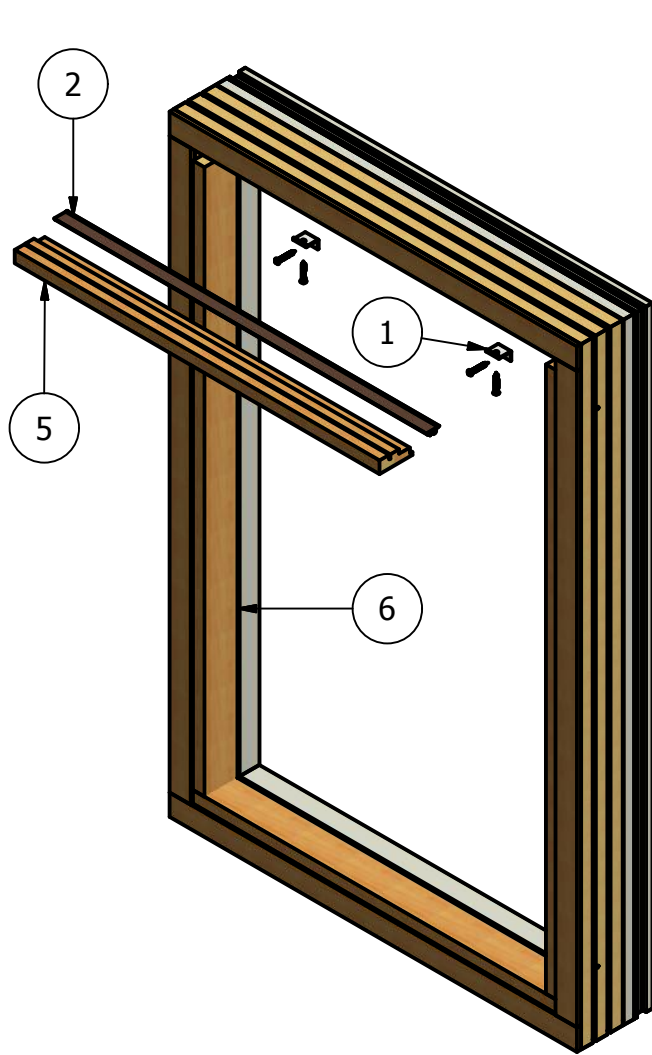

Pinnacle Series

Clad Casement 3 1/4" Frame (Picture)

Parts Identification

FRAME
INTERIOR VIEW

SASH
INTERIOR VIEW

WINDSOR
WINDOWS & DOORS
A Woodgrain Millwork Company

Pinnacle Series

Clad Casement 3 1/4" Frame (Picture)

Parts Identification

Image	Item #	Description	Color / Finish / Size	Spec	Part #
	1	Stationary Connector Frame Stationary Connector Screws #6 x 1" Screw Sash Stationary Connector Screws #8 x 3/4" Screw			2380991 550261 508060
	2	Frame Weatherstrip (All Four Sides)			531106
	3	Sash Weatherstrip (Head & Sides)			2380882
	4	Stationary Shim			478081
 Not Shown on Assembly Dwg		Spline			531301

Pinnacle Series

Clad Casement 3 1/4" Frame (Picture)

Parts Identification

Image	Item #	Description	Color / Finish / Size	Spec	Part #
	5	Head & Sill Stop	10' Pine Lineal 4'-8' Alder Lineal 8'-12' Fir Lineal		2700016 2700016-A 2700016-F
			*For sizes not listed, contact your inside sales representative.		
	6	Side Stop	10' Pine Lineal 4'-8' Alder Lineal 8'-12' Fir Lineal		2700016 2700016-A 2700016-F
			*For sizes not listed, contact your inside sales representative.		
	7	Glass Stop	8' Pine Lineal 8' Alder Lineal 8' Fir Lineal		2922300 2922300-A 2922300-F
		Glass Stop Tape 1/16" x 5/16" Single Sided	Black - 3800' Spool		390520
		Glazing Tape 1/16" x 5/16" Double Faced	Black - 216' Roll		2381410
Not Shown on Assembly Dwg					
	8	Inside Frame Cover	9' Fir Lineal 9' Alder Lineal 14' Pine Lineal		291071-F 291071-A 291071
Not Shown on Assembly Dwg					