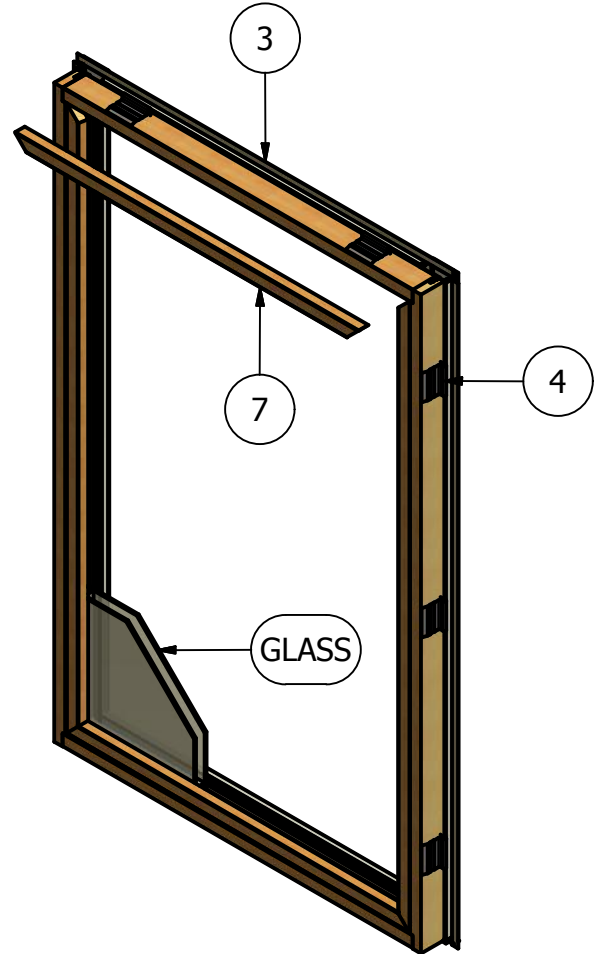

Pinnacle Series

Clad Casement 3 1/4" Frame (Picture)

Parts Identification

FRAME
INTERIOR VIEW

SASH
INTERIOR VIEW

WINDSOR
WINDOWS & DOORS
A Woodgrain Millwork Company

Pinnacle Series

Clad Casement 3 1/4" Frame (Picture)

Parts Identification

Image	Item #	Description	Color / Finish / Size	Spec	Part #
	1	Stationary Connector Frame Stationary Connector Screws #6 x 1" Screw Sash Stationary Connector Screws #8 x 3/4" Screw			2380991 550261 508060
	2	Frame Weatherstrip (All Four Sides)			531106
	3	Sash Weatherstrip (Head & Sides)			2380882
	4	Stationary Shim			478081
 Not Shown on Assembly Dwg		Spline			531301

Pinnacle Series

Clad Casement 3 1/4" Frame (Picture)

Parts Identification

Image	Item #	Description	Color / Finish / Size	Spec	Part #
	5	Head & Sill Stop	10' Pine Lineal 4'-8' Alder Lineal 8'-12' Fir Lineal		2700016 2700016-A 2700016-F
			*For sizes not listed, contact your inside sales representative.		
	6	Side Stop	10' Pine Lineal 4'-8' Alder Lineal 8'-12' Fir Lineal		2700016 2700016-A 2700016-F
			*For sizes not listed, contact your inside sales representative.		
	7	Glass Stop	8' Pine Lineal 8' Alder Lineal 8' Fir Lineal		2922300 2922300-A 2922300-F
		Glass Stop Tape 1/16" x 5/16" Single Sided	Black - 3800' Spool		390520
		Glazing Tape 1/16" x 5/16" Double Faced	Black - 216' Roll		2381410
Not Shown on Assembly Dwg					
	8	Inside Frame Cover	9' Fir Lineal 9' Alder Lineal 14' Pine Lineal		291071-F 291071-A 291071
Not Shown on Assembly Dwg					