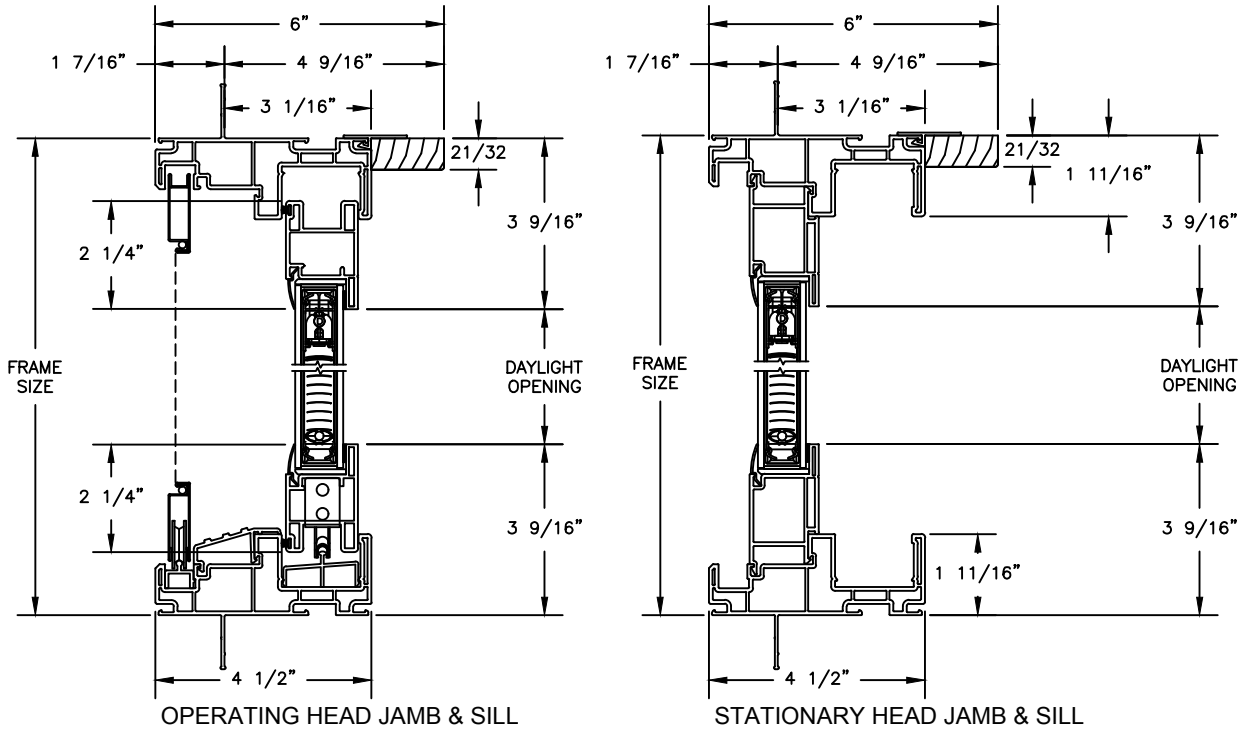

Next Dimension Classic Series

SLIDING PATIO DOOR

SECTION DETAILS

SCALE: 3" = 1'-0"

Next Dimension Classic Series

SLIDING PATIO DOOR

SECTION DETAILS: BLINDS BETWEEN GLASS

SCALE: 3" = 1'-0"

Next Dimension Classic Series

SLIDING PATIO DOOR

SECTION DETAILS: SIDELITE / TRANSOM

SCALE: 3" = 1'-0"

OPERATING HEAD JAMB & SILL

STATIONARY HEAD JAMB & SILL

JAMBS

Next Dimension Classic Series

SLIDING PATIO DOOR

SECTION DETAILS: SIDELITE / TRANSOM

SCALE: 3" = 1'-0"

HEAD & SILL

JAMBS

Next Dimension Classic Series

SLIDING PATIO DOOR

SECTION DETAILS: BRICKMOULD ACCESSORY
SCALE: 3" = 1'-0"

HEAD JAMB & SILL
8" CONCRETE BLOCK WALL
WITH BRICK VENEER

JAMBS
8" CONCRETE BLOCK WALL
WITH BRICK VENEER