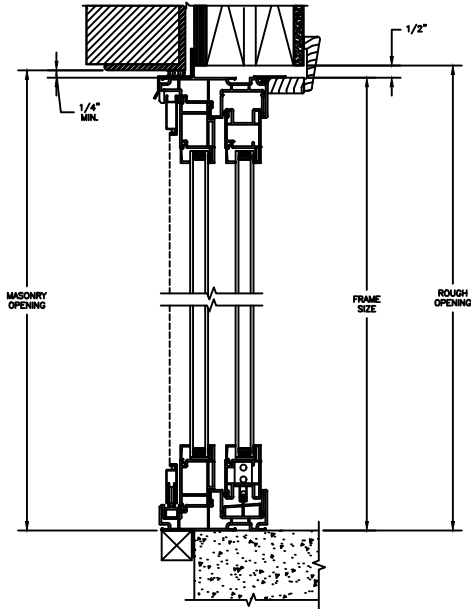

Next Dimension Classic Series

SLIDING PATIO DOOR

SECTION DETAILS : CONSTRUCTION

SCALE: 1 1/2" = 1'-0"

HEAD JAMB & SILL
2 X 6 FRAME WITH BRICK VENEER