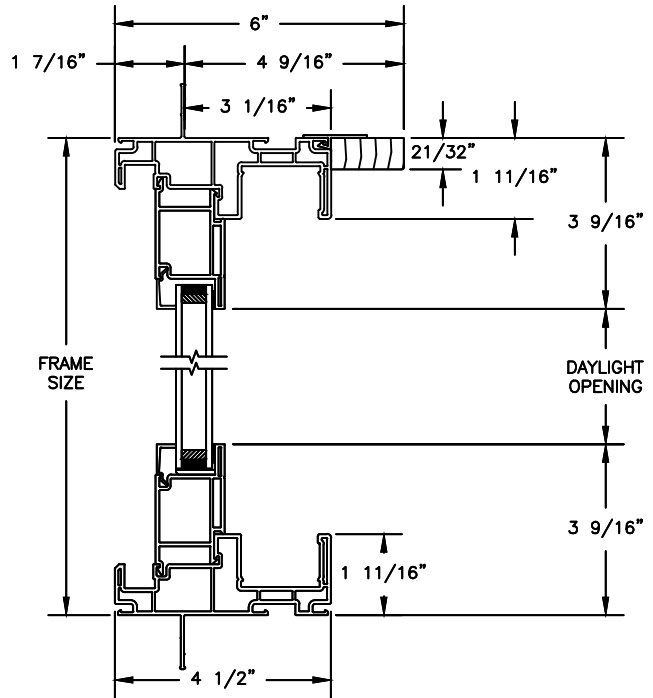

STATIONARY HEAD JAMB & SILL