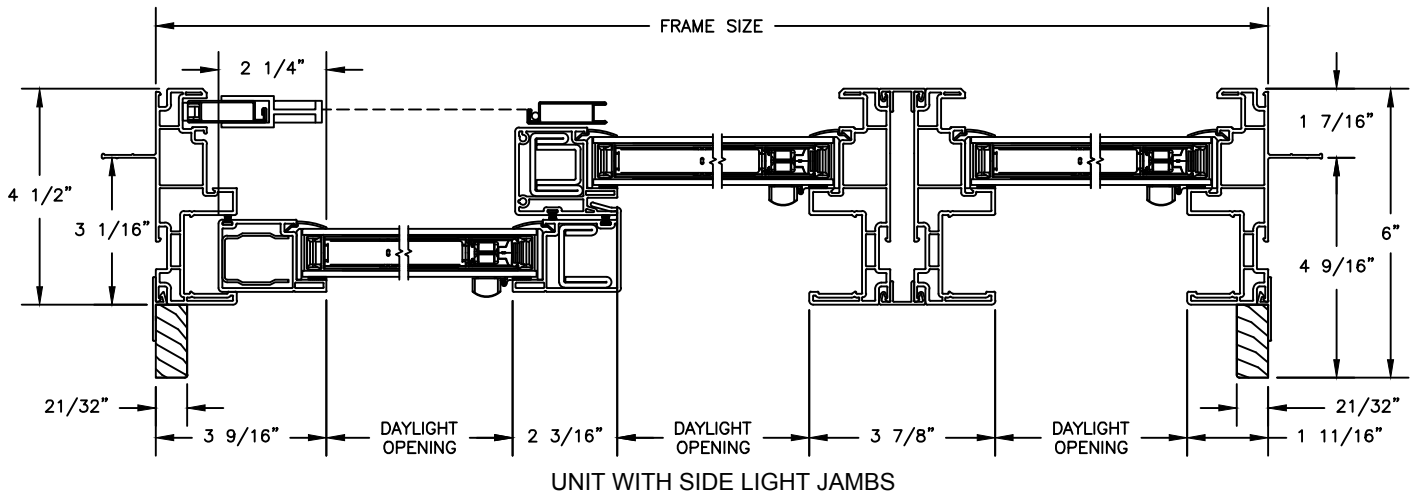

Next Dimension Classic Series

SLIDING PATIO DOOR

SECTION DETAILS

SCALE: 3" = 1'-0"

Next Dimension Classic Series

SLIDING PATIO DOOR

SECTION DETAILS: BLINDS BETWEEN GLASS

SCALE: 3" = 1'-0"

Next Dimension Classic Series

SLIDING PATIO DOOR

SECTION DETAILS: SIDELITE / TRANSOM

SCALE: 3" = 1'-0"

OPERATING HEAD JAMB & SILL

STATIONARY HEAD JAMB & SILL

JAMBS

Next Dimension Classic Series

SLIDING PATIO DOOR

SECTION DETAILS: SIDELITE / TRANSOM

SCALE: 3" = 1'-0"

HEAD & SILL

JAMBS

Next Dimension Classic Series

SLIDING PATIO DOOR

SECTION DETAILS: BRICKMOULD ACCESSORY
SCALE: 3" = 1'-0"

HEAD JAMB WITH
BRICKMOULD ACCESSORY

Next Dimension Classic Series

SLIDING PATIO DOOR

SECTION DETAILS: MULLIONS

SCALE: 3" = 1'-0"

HORIZONTAL MULLION
TRANSOM/OPERATOR

HORIZONTAL 2" MULLION
TRANSOM/OPERATOR

HORIZONTAL MULLION
RADIUS/OPERATOR