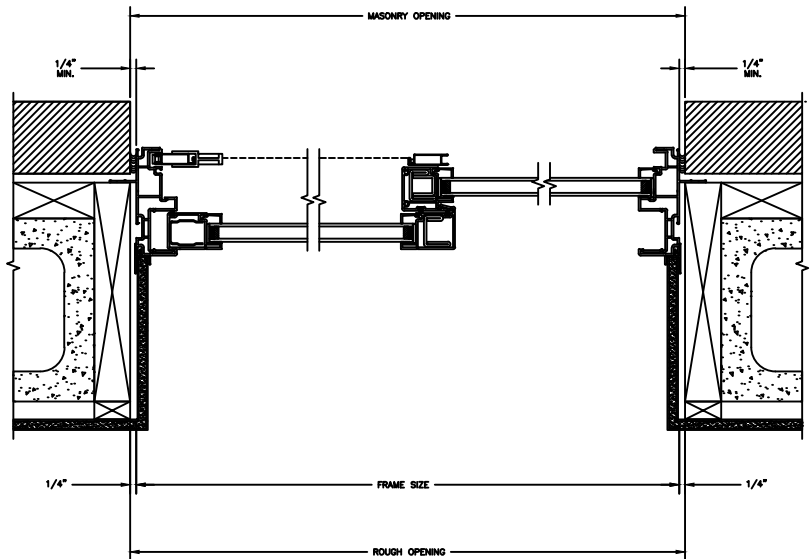

JAMBS
2 X 4 FRAME WITH STUCCO

Next Dimension Classic Series

SLIDING PATIO DOOR

SECTION DETAILS : CONSTRUCTION

SCALE: 1 1/2" = 1'-0"

HEAD JAMB & SILL
2 X 6 FRAME WITH BRICK VENEER

JAMBS
2 X 6 FRAME WITH BRICK VENEER

HEAD JAMB & SILL
8" CONCRETE BLOCK WALL
WITH BRICK VENEER

JAMBS
8" CONCRETE BLOCK WALL
WITH BRICK VENEER