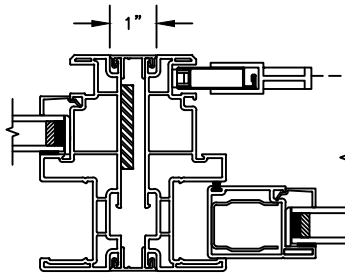

VERTICAL MULLION
SIDELIGHT/OPERATOR