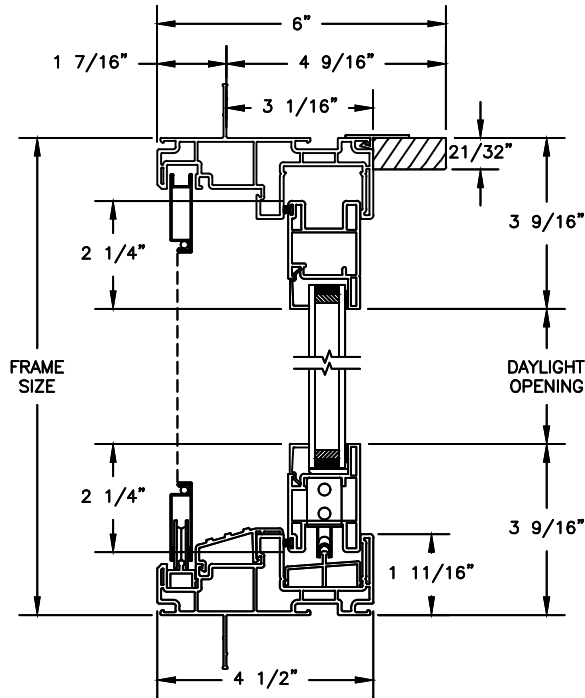

Next Dimension Classic Series

SLIDING PATIO DOOR

SECTION DETAILS

SCALE: 3" = 1'-0"

Next Dimension Classic Series

SLIDING PATIO DOOR

SECTION DETAILS: BLINDS BETWEEN GLASS

SCALE: 3" = 1'-0"

Next Dimension Classic Series

SLIDING PATIO DOOR

SECTION DETAILS: SIDELITE / TRANSOM

SCALE: 3" = 1'-0"

OPERATING HEAD JAMB & SILL

STATIONARY HEAD JAMB & SILL

JAMBS

Next Dimension Classic Series

SLIDING PATIO DOOR

SECTION DETAILS: SIDELITE / TRANSOM

SCALE: 3" = 1'-0"

HEAD & SILL

JAMBS

Next Dimension Classic Series

SLIDING PATIO DOOR

SECTION DETAILS: BRICKMOULD ACCESSORY
SCALE: 3" = 1'-0"

HEAD JAMB & SILL
8" CONCRETE BLOCK WALL
WITH BRICK VENEER

JAMBS
8" CONCRETE BLOCK WALL
WITH BRICK VENEER