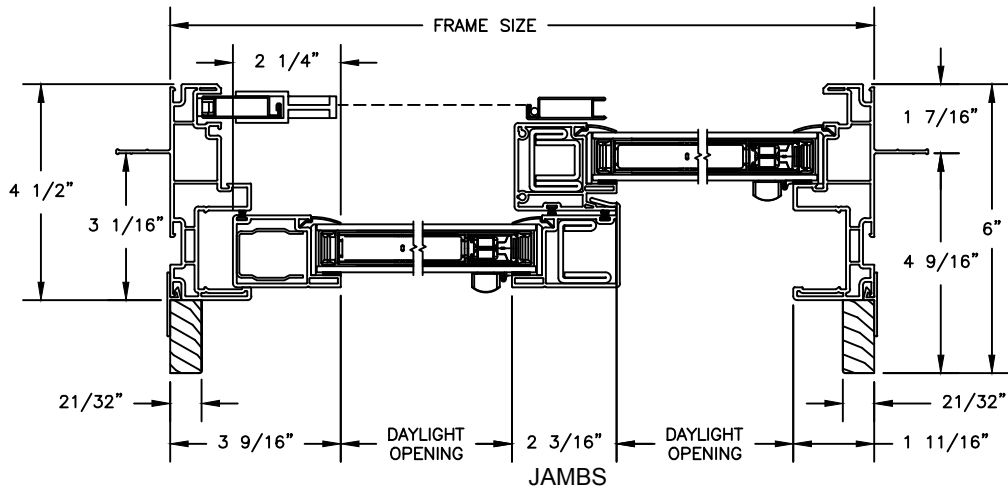

Next Dimension Classic Series

SLIDING PATIO DOOR

SECTION DETAILS

SCALE: 3" = 1'-0"

Next Dimension Classic Series

SLIDING PATIO DOOR

SECTION DETAILS: BLINDS BETWEEN GLASS

SCALE: 3" = 1'-0"

Next Dimension Classic Series

SLIDING PATIO DOOR

SECTION DETAILS: SIDELITE / TRANSOM

SCALE: 3" = 1'-0"

OPERATING HEAD JAMB & SILL

STATIONARY HEAD JAMB & SILL

JAMBS

Next Dimension Classic Series

SLIDING PATIO DOOR

SECTION DETAILS: SIDELITE / TRANSOM

SCALE: 3" = 1'-0"

HEAD & SILL

JAMBS

Next Dimension Classic Series

SLIDING PATIO DOOR

SECTION DETAILS: BRICKMOULD ACCESSORY
SCALE: 3" = 1'-0"

HEAD JAMB & SILL
8" CONCRETE BLOCK WALL
WITH BRICK VENEER

JAMBS
8" CONCRETE BLOCK WALL
WITH BRICK VENEER