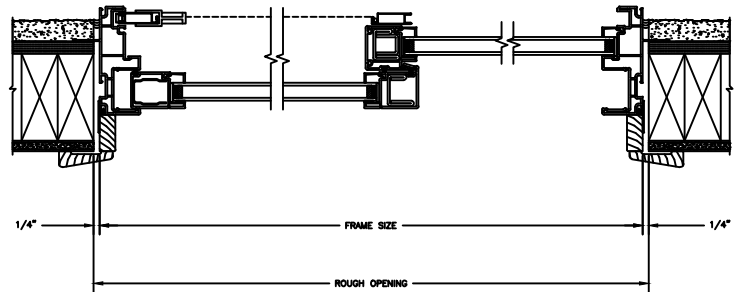

INSULATING GLASS

3/4" PROFILED INNERGRILLE

5/8" PUTTY WDL WITH INNERBAR

5/8" PUTTY WDL (EXTERIOR ONLY) WITH 5/8" FLAT INNERGRILLE

7/8" PUTTY WDL WITH INNERBAR

7/8" PUTTY WDL (EXTERIOR ONLY) WITH 13/16" FLAT INNERGRILLE

Next Dimension Classic Series

SLIDING PATIO DOOR

SECTION DETAILS : CONSTRUCTION

SCALE: 1 1/2" = 1'-0"

HEAD JAMB & SILL
2 X 6 FRAME WITH SIDING

JAMBS
2 X 6 FRAME WITH SIDING

HEAD JAMB & SILL
2 X 4 FRAME WITH STUCCO

JAMBS
2 X 4 FRAME WITH STUCCO

Next Dimension Classic Series

SLIDING PATIO DOOR

SECTION DETAILS : CONSTRUCTION

SCALE: 1 1/2" = 1'-0"

HEAD JAMB & SILL
2 X 6 FRAME WITH BRICK VENEER

JAMBS
2 X 6 FRAME WITH BRICK VENEER