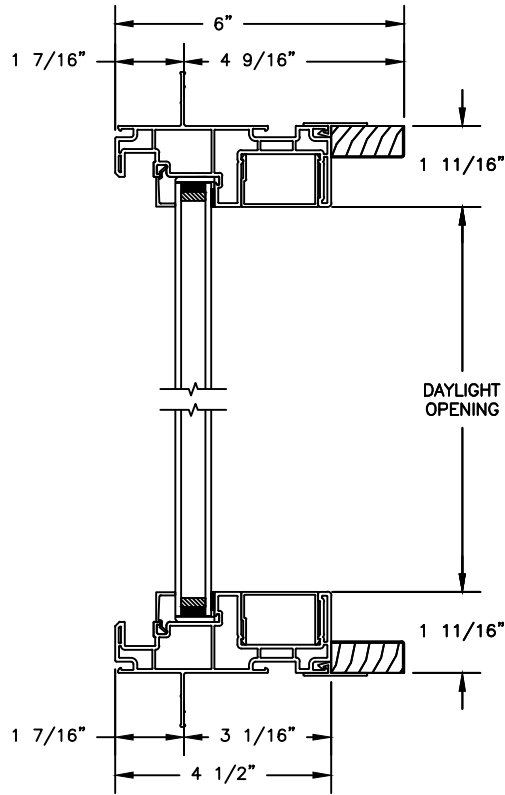

Next Dimension Classic Series

SLIDING PATIO DOOR

SECTION DETAILS: SIDELITE / TRANSOM

SCALE: 3" = 1'-0"

OPERATING HEAD JAMB & SILL

STATIONARY HEAD JAMB & SILL

JAMBS

Next Dimension Classic Series

SLIDING PATIO DOOR

SECTION DETAILS: SIDELITE / TRANSOM

SCALE: 3" = 1'-0"

HEAD & SILL

JAMBS

Next Dimension Classic Series

SLIDING PATIO DOOR

SECTION DETAILS: BRICKMOULD ACCESSORY
SCALE: 3" = 1'-0"

HEAD JAMB WITH
BRICKMOULD ACCESSORY

Next Dimension Classic Series

SLIDING PATIO DOOR

SECTION DETAILS: MULLIONS

SCALE: 3" = 1'-0"

HORIZONTAL MULLION
TRANSOM/OPERATOR

HORIZONTAL 2" MULLION
TRANSOM/OPERATOR

HORIZONTAL MULLION
RADIUS/OPERATOR

HEAD JAMB & SILL
8" CONCRETE BLOCK WALL
WITH BRICK VENEER

JAMBS
8" CONCRETE BLOCK WALL
WITH BRICK VENEER