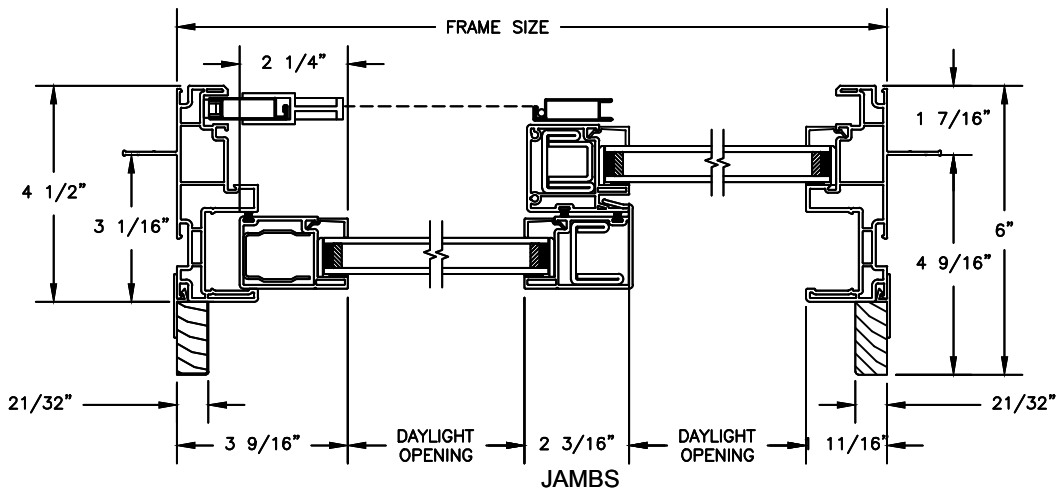

Next Dimension Classic Series

SLIDING PATIO DOOR

SECTION DETAILS

SCALE: 3" = 1'-0"

Next Dimension Classic Series

SLIDING PATIO DOOR

SECTION DETAILS: BLINDS BETWEEN GLASS

SCALE: 3" = 1'-0"

Next Dimension Classic Series

SLIDING PATIO DOOR

SECTION DETAILS: SIDELITE / TRANSOM

SCALE: 3" = 1'-0"

OPERATING HEAD JAMB & SILL

STATIONARY HEAD JAMB & SILL

JAMBS

Next Dimension Classic Series

SLIDING PATIO DOOR

SECTION DETAILS: SIDELITE / TRANSOM

SCALE: 3" = 1'-0"

HEAD & SILL

JAMBS

Next Dimension Classic Series

SLIDING PATIO DOOR

SECTION DETAILS: BRICKMOULD ACCESSORY
SCALE: 3" = 1'-0"

HEAD JAMB & SILL
8" CONCRETE BLOCK WALL
WITH BRICK VENEER

JAMBS
8" CONCRETE BLOCK WALL
WITH BRICK VENEER