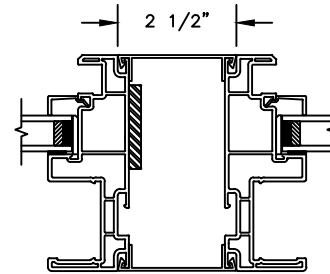

HEAD JAMB WITH
BRICKMOULD ACCESSORY

Next Dimension Classic Series

SLIDING PATIO DOOR

SECTION DETAILS: MULLIONS

SCALE: 3" = 1'-0"

HORIZONTAL MULLION
TRANSOM/OPERATOR

HORIZONTAL 2" MULLION
TRANSOM/OPERATOR

HORIZONTAL MULLION
RADIUS/OPERATOR

HORIZONTAL 2" MULLION
RADIUS/OPERATOR

VERTICAL MULLION
SIDELIGHT/OPERATOR

VERTICAL 2" MULLION
STATIONARY/SIDELIGHT

Next Dimension Classic Series

SLIDING PATIO DOOR

SECTION DETAILS : DIVIDED LITE OPTIONS

SCALE: 3" = 1'-0"

INSULATING GLASS

3/4" PROFILED INNERGRILLE

5/8" PUTTY WDL WITH INNERBAR

5/8" PUTTY WDL (EXTERIOR ONLY) WITH 5/8" FLAT INNERGRILLE

7/8" PUTTY WDL WITH INNERBAR

7/8" PUTTY WDL (EXTERIOR ONLY) WITH 13/16" FLAT INNERGRILLE