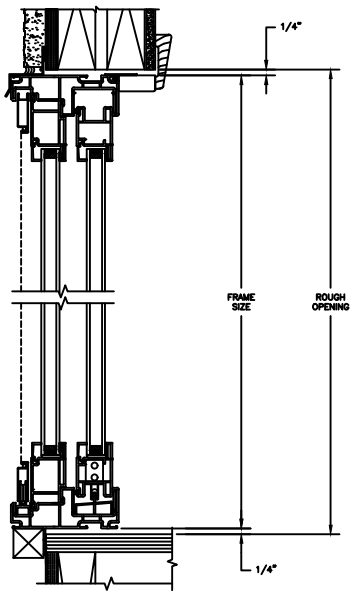

INSULATING GLASS

3/4" PROFILED INNERGRILLE

5/8" PUTTY WDL WITH INNERBAR

5/8" PUTTY WDL (EXTERIOR ONLY) WITH 5/8" FLAT INNERGRILLE

7/8" PUTTY WDL WITH INNERBAR

7/8" PUTTY WDL (EXTERIOR ONLY) WITH 13/16" FLAT INNERGRILLE

Next Dimension Classic Series

SLIDING PATIO DOOR

SECTION DETAILS : CONSTRUCTION

SCALE: 1 1/2" = 1'-0"

HEAD JAMB & SILL
2 X 6 FRAME WITH SIDING

JAMBS
2 X 6 FRAME WITH SIDING

HEAD JAMB & SILL
2 X 4 FRAME WITH STUCCO

JAMBS
2 X 4 FRAME WITH STUCCO

Next Dimension Classic Series

SLIDING PATIO DOOR

SECTION DETAILS : CONSTRUCTION

SCALE: 1 1/2" = 1'-0"

HEAD JAMB & SILL
2 X 6 FRAME WITH BRICK VENEER

JAMBS
2 X 6 FRAME WITH BRICK VENEER

HEAD JAMB & SILL
8" CONCRETE BLOCK WALL
WITH BRICK VENEER

JAMBS
8" CONCRETE BLOCK WALL
WITH BRICK VENEER