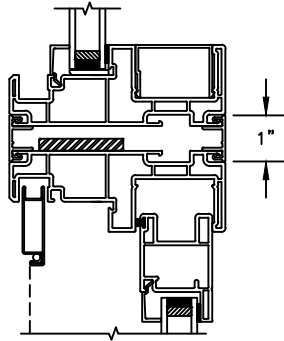

Next Dimension Classic Series

SLIDING PATIO DOOR

SECTION DETAILS: MULLIONS

SCALE: 3" = 1'-0"

HORIZONTAL MULLION
TRANSOM/OPERATOR