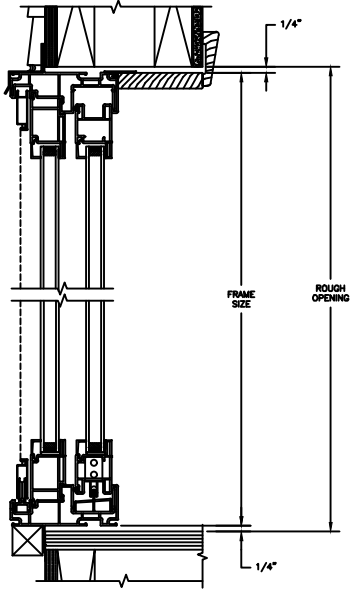

INSULATING GLASS

3/4" PROFILED INNERGRILLE

5/8" PUTTY WDL WITH INNERBAR

5/8" PUTTY WDL (EXTERIOR ONLY) WITH 5/8" FLAT INNERGRILLE

7/8" PUTTY WDL WITH INNERBAR

7/8" PUTTY WDL (EXTERIOR ONLY) WITH 13/16" FLAT INNERGRILLE

Next Dimension Classic Series

SLIDING PATIO DOOR

SECTION DETAILS : CONSTRUCTION

SCALE: 1 1/2" = 1'-0"

HEAD JAMB & SILL
2 X 6 FRAME WITH SIDING

JAMBS
2 X 6 FRAME WITH SIDING

HEAD JAMB & SILL
2 X 4 FRAME WITH STUCCO

HEAD JAMB & SILL
8" CONCRETE BLOCK WALL
WITH BRICK VENEER

JAMBS
8" CONCRETE BLOCK WALL
WITH BRICK VENEER