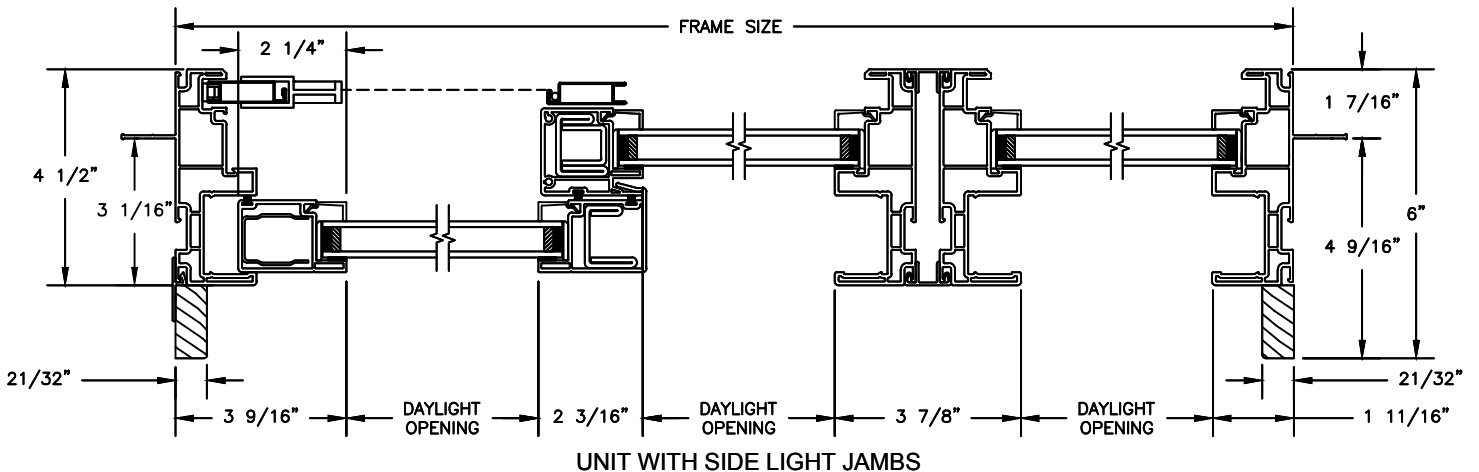

Next Dimension Classic Series

SLIDING PATIO DOOR

SECTION DETAILS

SCALE: 3" = 1'-0"

Next Dimension Classic Series

SLIDING PATIO DOOR

SECTION DETAILS: BLINDS BETWEEN GLASS

SCALE: 3" = 1'-0"

Next Dimension Classic Series

SLIDING PATIO DOOR

SECTION DETAILS: SIDELITE / TRANSOM

SCALE: 3" = 1'-0"

OPERATING HEAD JAMB & SILL

STATIONARY HEAD JAMB & SILL

JAMBS

Next Dimension Classic Series

SLIDING PATIO DOOR

SECTION DETAILS: SIDELITE / TRANSOM

SCALE: 3" = 1'-0"

HEAD & SILL

JAMBS

Next Dimension Classic Series

SLIDING PATIO DOOR

SECTION DETAILS: BRICKMOULD ACCESSORY
SCALE: 3" = 1'-0"

HEAD JAMB WITH
BRICKMOULD ACCESSORY

Next Dimension Classic Series

SLIDING PATIO DOOR

SECTION DETAILS: MULLIONS

SCALE: 3" = 1'-0"

HORIZONTAL MULLION
TRANSOM/OPERATOR

HORIZONTAL 2" MULLION
TRANSOM/OPERATOR

HORIZONTAL MULLION
RADIUS/OPERATOR