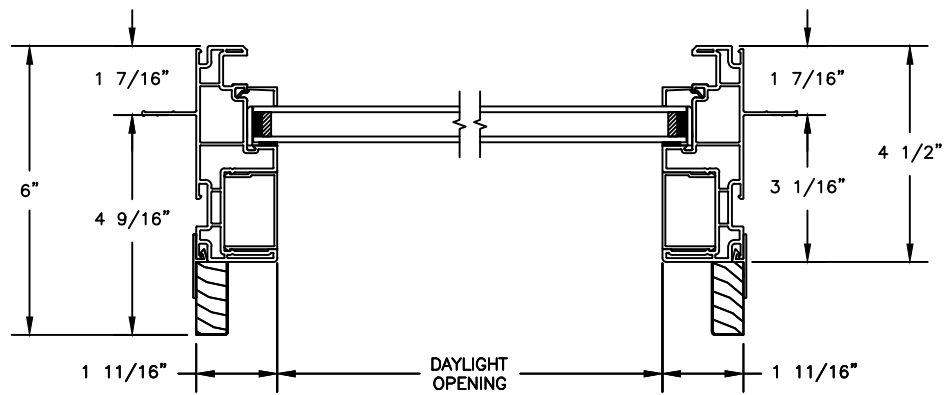

Next Dimension Classic Series

SLIDING PATIO DOOR

SECTION DETAILS: SIDELITE / TRANSOM

SCALE: 3" = 1'-0"

OPERATING HEAD JAMB & SILL

STATIONARY HEAD JAMB & SILL

JAMBS

Next Dimension Classic Series

SLIDING PATIO DOOR

SECTION DETAILS: SIDELITE / TRANSOM

SCALE: 3" = 1'-0"

HEAD & SILL

JAMBS

Next Dimension Classic Series

SLIDING PATIO DOOR

SECTION DETAILS: BRICKMOULD ACCESSORY
SCALE: 3" = 1'-0"