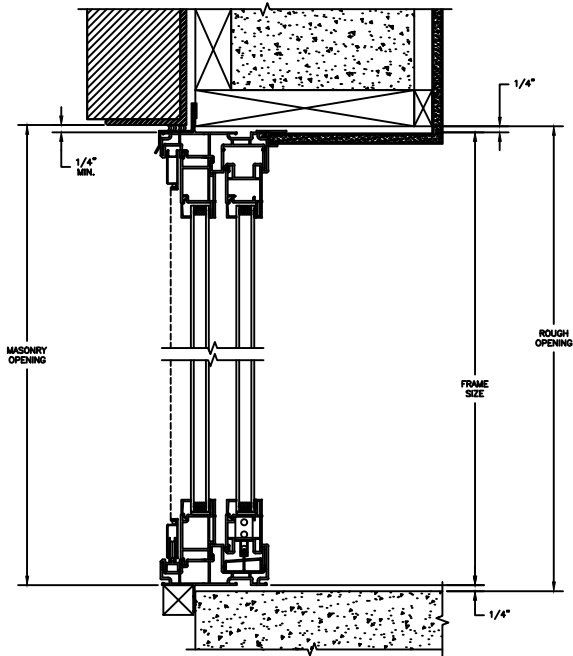

INSULATING GLASS

3/4" PROFILED INNERGRILLE

5/8" PUTTY WDL WITH INNERBAR

5/8" PUTTY WDL (EXTERIOR ONLY) WITH 5/8" FLAT INNERGRILLE

7/8" PUTTY WDL WITH INNERBAR

7/8" PUTTY WDL (EXTERIOR ONLY) WITH 13/16" FLAT INNERGRILLE

JAMBS
2 X 4 FRAME WITH STUCCO

Next Dimension Classic Series

SLIDING PATIO DOOR

SECTION DETAILS : CONSTRUCTION

SCALE: 1 1/2" = 1'-0"

HEAD JAMB & SILL
2 X 6 FRAME WITH BRICK VENEER

JAMBS
2 X 6 FRAME WITH BRICK VENEER

HEAD JAMB & SILL
8" CONCRETE BLOCK WALL
WITH BRICK VENEER

JAMBS
8" CONCRETE BLOCK WALL
WITH BRICK VENEER