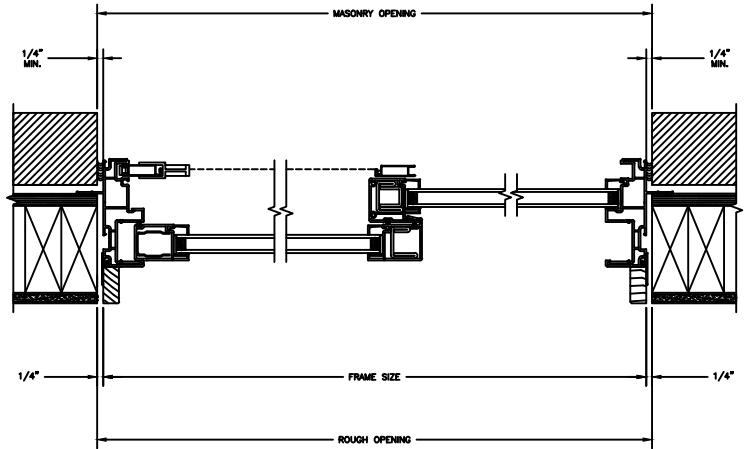

JAMBS
2 X 4 FRAME WITH STUCCO

Next Dimension Classic Series

SLIDING PATIO DOOR

SECTION DETAILS : CONSTRUCTION

SCALE: 1 1/2" = 1'-0"

HEAD JAMB & SILL
2 X 6 FRAME WITH BRICK VENEER

JAMBS
2 X 6 FRAME WITH BRICK VENEER

HEAD JAMB & SILL
8" CONCRETE BLOCK WALL
WITH BRICK VENEER

JAMBS
8" CONCRETE BLOCK WALL
WITH BRICK VENEER