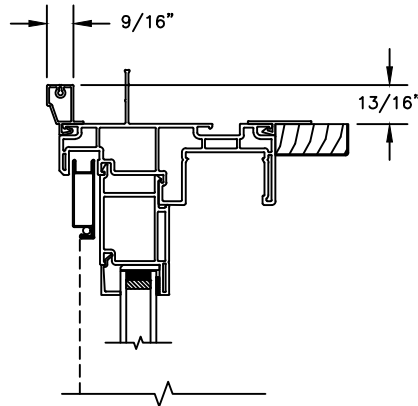

SLIDING PATIO DOOR

SECTION DETAILS: SIDELITE / TRANSOM

SCALE: 3" = 1'-0"

HEAD & SILL

JAMBS

Next Dimension Classic Series

SLIDING PATIO DOOR

SECTION DETAILS: BRICKMOULD ACCESSORY
SCALE: 3" = 1'-0"

HEAD JAMB WITH
BRICKMOULD ACCESSORY

Next Dimension Classic Series

SLIDING PATIO DOOR

SECTION DETAILS: MULLIONS

SCALE: 3" = 1'-0"

HORIZONTAL MULLION
TRANSOM/OPERATOR

HORIZONTAL 2" MULLION
TRANSOM/OPERATOR

HORIZONTAL MULLION
RADIUS/OPERATOR