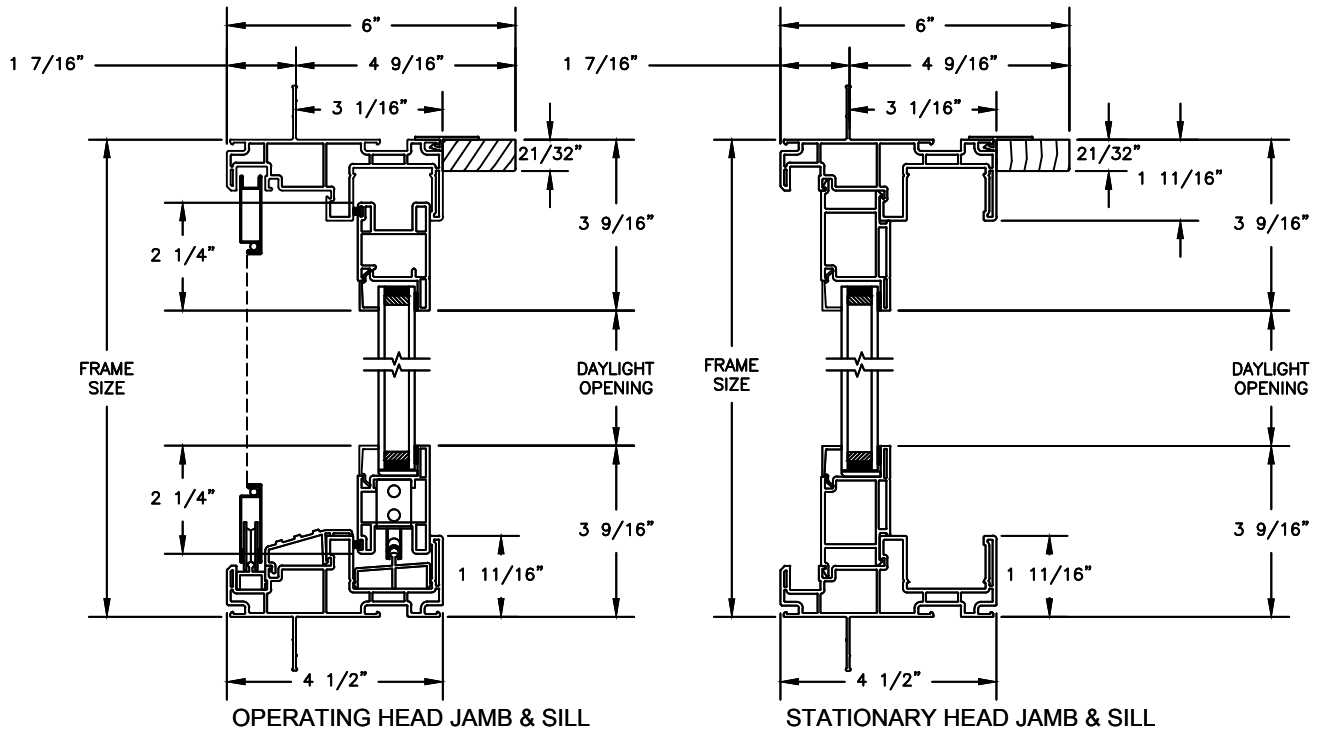

Next Dimension Classic Series

SLIDING PATIO DOOR

SECTION DETAILS

SCALE: 3" = 1'-0"

Next Dimension Classic Series

SLIDING PATIO DOOR

SECTION DETAILS: BLINDS BETWEEN GLASS

SCALE: 3" = 1'-0"

Next Dimension Classic Series

SLIDING PATIO DOOR

SECTION DETAILS: SIDELITE / TRANSOM

SCALE: 3" = 1'-0"

OPERATING HEAD JAMB & SILL

STATIONARY HEAD JAMB & SILL

JAMBS

Next Dimension Classic Series