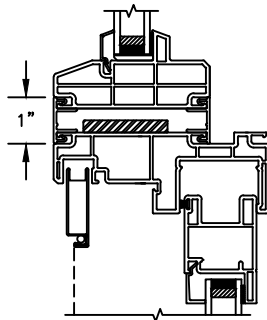

HEAD JAMB WITH
BRICKMOULD ACCESSORY

Next Dimension Classic Series

SLIDING PATIO DOOR

SECTION DETAILS: MULLIONS

SCALE: 3" = 1'-0"

HORIZONTAL MULLION
TRANSOM/OPERATOR

HORIZONTAL 2" MULLION
TRANSOM/OPERATOR

HORIZONTAL MULLION
RADIUS/OPERATOR