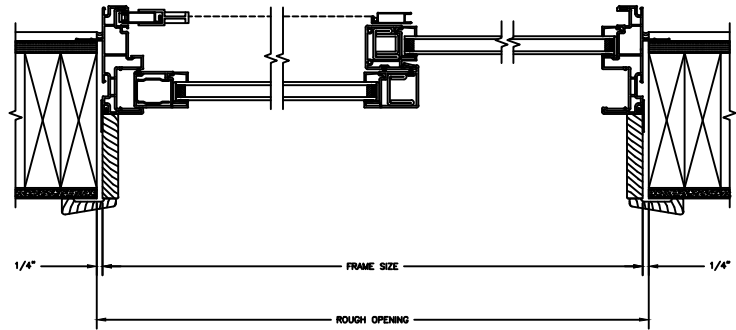

Next Dimension Classic Series

SLIDING PATIO DOOR

SECTION DETAILS : CONSTRUCTION

SCALE: 1 1/2" = 1'-0"

HEAD JAMB & SILL
2 X 6 FRAME WITH SIDING

JAMBS
2 X 6 FRAME WITH SIDING

HEAD JAMB & SILL
2 X 4 FRAME WITH STUCCO

JAMBS
2 X 4 FRAME WITH STUCCO

Next Dimension Classic Series

SLIDING PATIO DOOR

SECTION DETAILS : CONSTRUCTION

SCALE: 1 1/2" = 1'-0"

HEAD JAMB & SILL
2 X 6 FRAME WITH BRICK VENEER

JAMBS
2 X 6 FRAME WITH BRICK VENEER