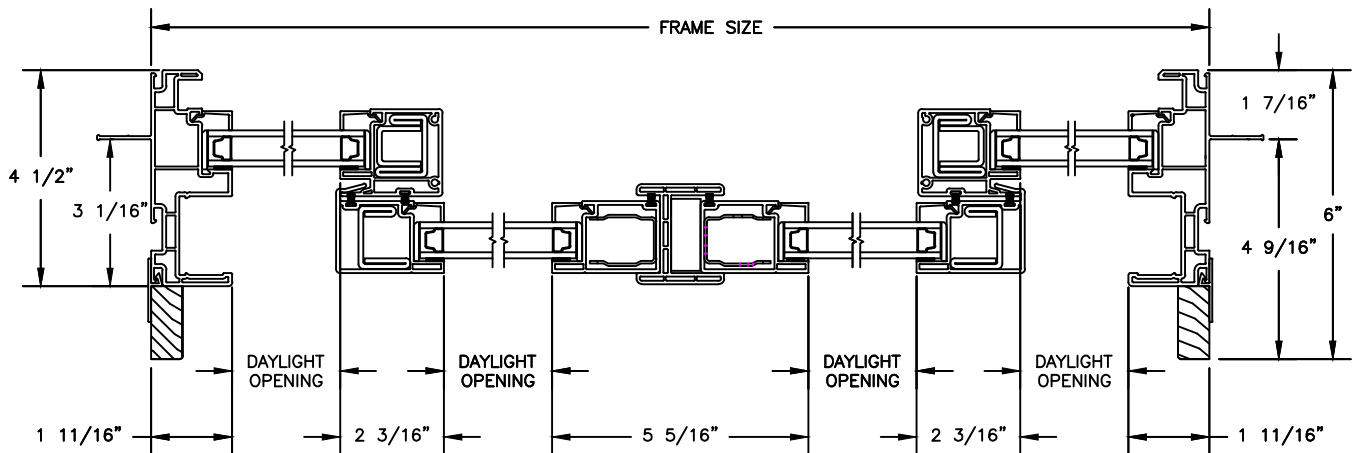

Next Dimension Classic Series

SLIDING PATIO DOOR

SECTION DETAILS

SCALE: 3" = 1'-0"

Next Dimension Classic Series

SLIDING PATIO DOOR

SECTION DETAILS: BLINDS BETWEEN GLASS

SCALE: 3" = 1'-0"

Next Dimension Classic Series

SLIDING PATIO DOOR

SECTION DETAILS: SIDELITE / TRANSOM

SCALE: 3" = 1'-0"

OPERATING HEAD JAMB & SILL

STATIONARY HEAD JAMB & SILL

JAMBS

Next Dimension Classic Series

SLIDING PATIO DOOR

SECTION DETAILS: SIDELITE / TRANSOM

SCALE: 3" = 1'-0"

HEAD & SILL

JAMBS

Next Dimension Classic Series

SLIDING PATIO DOOR

SECTION DETAILS: BRICKMOULD ACCESSORY
SCALE: 3" = 1'-0"