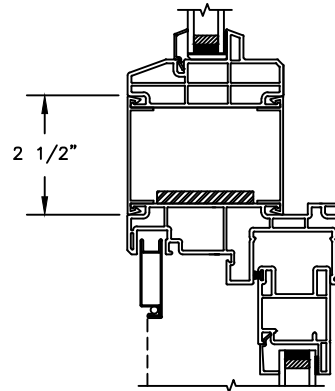

HEAD JAMB WITH
BRICKMOULD ACCESSORY

Next Dimension Classic Series

SLIDING PATIO DOOR

SECTION DETAILS: MULLIONS

SCALE: 3" = 1'-0"

HORIZONTAL MULLION
TRANSOM/OPERATOR

HORIZONTAL 2" MULLION
TRANSOM/OPERATOR

HORIZONTAL MULLION
RADIUS/OPERATOR