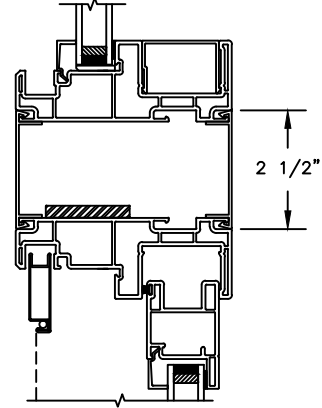

HEAD JAMB WITH
BRICKMOULD ACCESSORY

Next Dimension Classic Series

SLIDING PATIO DOOR

SECTION DETAILS: MULLIONS

SCALE: 3" = 1'-0"

HORIZONTAL MULLION
TRANSOM/OPERATOR

HORIZONTAL 2" MULLION
TRANSOM/OPERATOR

HORIZONTAL MULLION
RADIUS/OPERATOR