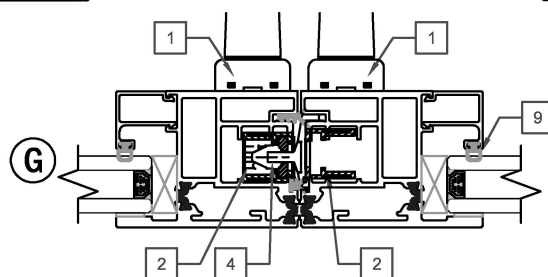

## PART LIST

## PART LIST

IMAGE	ITEM #	DESCRIPTION	TYPE	OLD	NEW SAP
		Q-ARTE (PRIMARY/SECONDARY PANEL)	DARK BRONZE SATIN CRHOME	48093 48094	10119095 10119096
	2	OPERABLE PANEL MECHANISM *WILL NEED PANEL SIZE	PRIMARY NON-PRIMARY  PRIMARY (COASTAL) NON-PRIMARY (COASTAL)	48095 48096  48108 48109	10119097 10119098  10120162 10120163
	3	L&S WHEEL SET *WILL NEED PANEL SIZE	GRAY WHITE (COASTAL)	48097 48110	10119071 10120164
	4	L&S POINT LOCKS	GRAY	48098	10119025
	5	INTERLOCK TOP CAP / BOTTOM CAP RIGHT STACK (EXT. VIEW) LEFT STACK (EXT. VIEW)	BLACK	48057	10120634
	5	INTERLOCK TOP CAP / BOTTOM CAP LEFT STACK (EXT. VIEW) RIGHT STACK (EXT. VIEW)	BLACK	48059	10120636
	7	SIDE FRAME/HEADER CAP	PC TO MATCH	48060	10120637
	8	INTERLOCK BUBBLE GASKET	GRAY	48099	10119086
	9	INT. GLAZING GASKET	BLACK	48036	10120613
	10	PANEL RAIL GASKET (EXTERIOR SIDE)	BLACK	48100	10119087
	11	PANEL RAIL GASKET (INTERIOR SIDE)	BLACK	48101	10119088
	12	INTERLOCK GASKET	BLACK	48061	10120638
	13	SMALL BASE FELT BRUSH (SIDE FRAME ONLY)	BLACK	48064	10120639