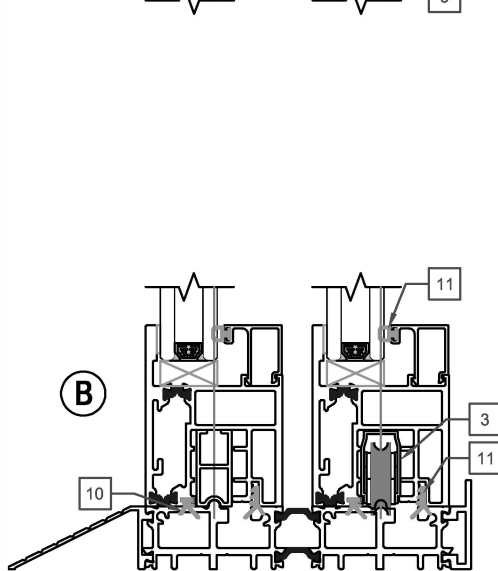

## PART LIST

## PART LIST

IMAGE	ITEM #	DESCRIPTION	TYPE	OLD	NEW SAP
		Q-ARTE (PRIMARY/SECONDARY PANEL)	DARK BRONZE SATIN CRHOME	48093 48094	10119095 10119096
	2	OPERABLE PANEL MECHANISM *WILL NEED PANEL SIZE	PRIMARY NON-PRIMARY  PRIMARY (COASTAL) NON-PRIMARY (COASTAL)	48095 48096  48108 48109	10119097 10119098  10120162 10120163
	3	L&S WHEEL SET *WILL NEED PANEL SIZE	GRAY WHITE (COASTAL)	48097 48110	10119071 10120164
	4	L&S POINT LOCKS	GRAY	48098	10119025
	5	INTERLOCK TOP CAP / BOTTOM CAP RIGHT STACK (EXT. VIEW) LEFT STACK (EXT. VIEW)	BLACK	48057	10120634
	5	INTERLOCK TOP CAP / BOTTOM CAP LEFT STACK (EXT. VIEW) RIGHT STACK (EXT. VIEW)	BLACK	48059	10120636
	7	SIDE FRAME/HEADER CAP	PC TO MATCH	48060	10120637
	8	INTERLOCK BUBBLE GASKET	GRAY	48099	10119086
	9	INT. GLAZING GASKET	BLACK	48036	10120613
	10	PANEL RAIL GASKET (EXTERIOR SIDE)	BLACK	48100	10119087
	11	PANEL RAIL GASKET (INTERIOR SIDE)	BLACK	48101	10119088
	12	INTERLOCK GASKET	BLACK	48061	10120638
	13	SMALL BASE FELT BRUSH (SIDE FRAME ONLY)	BLACK	48064	10120639