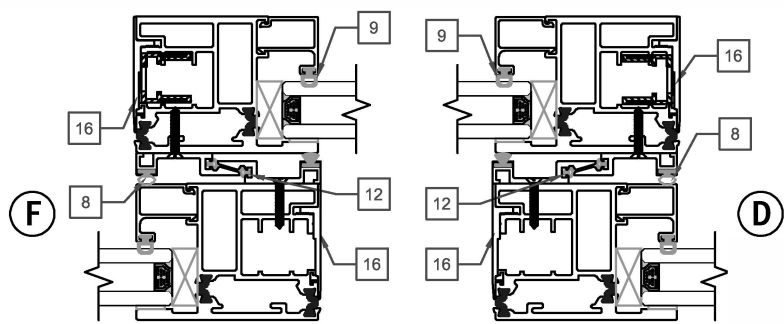

## PART LIST

## PART LIST

IMAGE	ITEM #	DESCRIPTION	TYPE	OLD	NEW SAP
		Q-ARTE (PRIMARY/SECONDARY PANEL)	DARK BRONZE SATIN CRHOME	48093 48094	10119095 10119096
	2	OPERABLE PANEL MECHANISM *WILL NEED PANEL SIZE	PRIMARY NON-PRIMARY  PRIMARY (COASTAL) NON-PRIMARY (COASTAL)	48095 48096  48108 48109	10119097 10119098  10120162 10120163
	3	L&S WHEEL SET *WILL NEED PANEL SIZE	GRAY WHITE (COASTAL)	48097 48110	10119071 10120164
	4	L&S POINT LOCKS	GRAY	48098	10119025
	5	INTERLOCK TOP CAP / BOTTOM CAP RIGHT STACK (EXT. VIEW) LEFT STACK (EXT. VIEW)	BLACK	48057	10120634
	5	INTERLOCK TOP CAP / BOTTOM CAP LEFT STACK (EXT. VIEW) RIGHT STACK (EXT. VIEW)	BLACK	48059	10120636
	7	SIDE FRAME/HEADER CAP	PC TO MATCH	48060	10120637
	8	INTERLOCK BUBBLE GASKET	GRAY	48099	10119086
	9	INT. GLAZING GASKET	BLACK	48036	10120613
	10	PANEL RAIL GASKET (EXTERIOR SIDE)	BLACK	48100	10119087
	11	PANEL RAIL GASKET (INTERIOR SIDE)	BLACK	48101	10119088
	12	INTERLOCK GASKET	BLACK	48061	10120638
	13	SMALL BASE FELT BRUSH (SIDE FRAME ONLY)	BLACK	48064	10120639