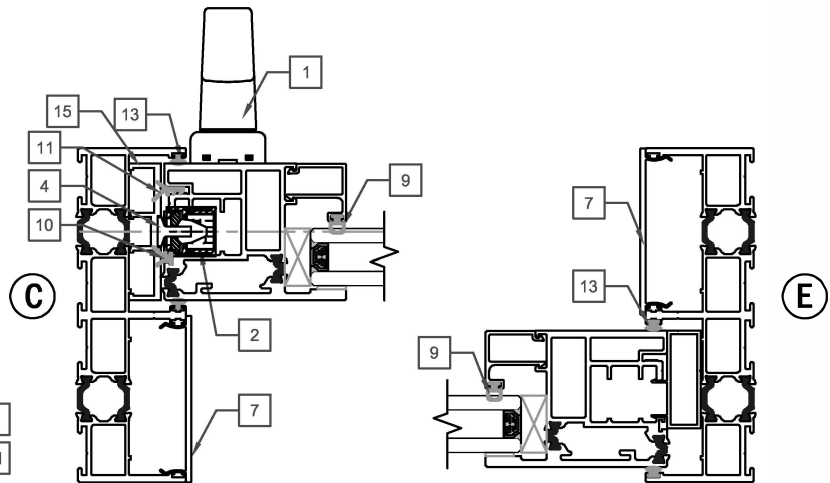

## PART LIST

## PART LIST

IMAGE	ITEM #	DESCRIPTION	TYPE	OLD	NEW SAP
		Q-ARTE (PRIMARY/SECONDARY PANEL)	DARK BRONZE SATIN CRHOME	48093 48094	10119095 10119096
	2	OPERABLE PANEL MECHANISM *WILL NEED PANEL SIZE	PRIMARY NON-PRIMARY  PRIMARY (COASTAL) NON-PRIMARY (COASTAL)	48095 48096  48108 48109	10119097 10119098  10120162 10120163
	3	L&S WHEEL SET *WILL NEED PANEL SIZE	GRAY WHITE (COASTAL)	48097 48110	10119071 10120164
	4	L&S POINT LOCKS	GRAY	48098	10119025
	5	INTERLOCK TOP CAP / BOTTOM CAP RIGHT STACK (EXT. VIEW) LEFT STACK (EXT. VIEW)	BLACK	48057	10120634
	5	INTERLOCK TOP CAP / BOTTOM CAP LEFT STACK (EXT. VIEW) RIGHT STACK (EXT. VIEW)	BLACK	48059	10120636
	7	SIDE FRAME/HEADER CAP	PC TO MATCH	48060	10120637
	8	INTERLOCK BUBBLE GASKET	GRAY	48099	10119086
	9	INT. GLAZING GASKET	BLACK	48036	10120613
	10	PANEL RAIL GASKET (EXTERIOR SIDE)	BLACK	48100	10119087
	11	PANEL RAIL GASKET (INTERIOR SIDE)	BLACK	48101	10119088
	12	INTERLOCK GASKET	BLACK	48061	10120638
	13	SMALL BASE FELT BRUSH (SIDE FRAME ONLY)	BLACK	48064	10120639