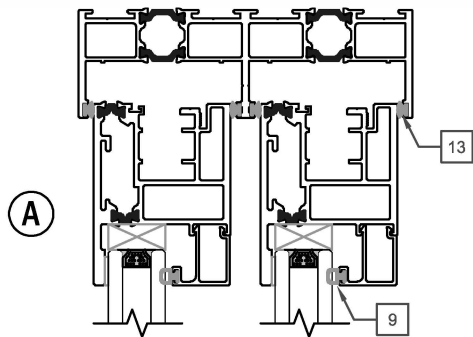

## PART LIST

## PART LIST

IMAGE	ITEM #	DESCRIPTION	TYPE	OLD	NEW SAP
		Q-ARTE (PRIMARY/SECONDARY PANEL)	DARK BRONZE SATIN CRHOME	48093 48094	10119095 10119096
	2	OPERABLE PANEL MECHANISM *WILL NEED PANEL SIZE	PRIMARY NON-PRIMARY  PRIMARY (COASTAL) NON-PRIMARY (COASTAL)	48095 48096  48108 48109	10119097 10119098  10120162 10120163
	3	L&S WHEEL SET *WILL NEED PANEL SIZE	GRAY WHITE (COASTAL)	48097 48110	10119071 10120164
	4	L&S POINT LOCKS	GRAY	48098	10119025
	5	INTERLOCK TOP CAP / BOTTOM CAP RIGHT STACK (EXT. VIEW) LEFT STACK (EXT. VIEW)	BLACK	48057	10120634
	5	INTERLOCK TOP CAP / BOTTOM CAP LEFT STACK (EXT. VIEW) RIGHT STACK (EXT. VIEW)	BLACK	48059	10120636
	7	SIDE FRAME/HEADER CAP	PC TO MATCH	48060	10120637
	8	INTERLOCK BUBBLE GASKET	GRAY	48099	10119086
	9	INT. GLAZING GASKET	BLACK	48036	10120613
	10	PANEL RAIL GASKET (EXTERIOR SIDE)	BLACK	48100	10119087
	11	PANEL RAIL GASKET (INTERIOR SIDE)	BLACK	48101	10119088
	12	INTERLOCK GASKET	BLACK	48061	10120638
	13	SMALL BASE FELT BRUSH (SIDE FRAME ONLY)	BLACK	48064	10120639