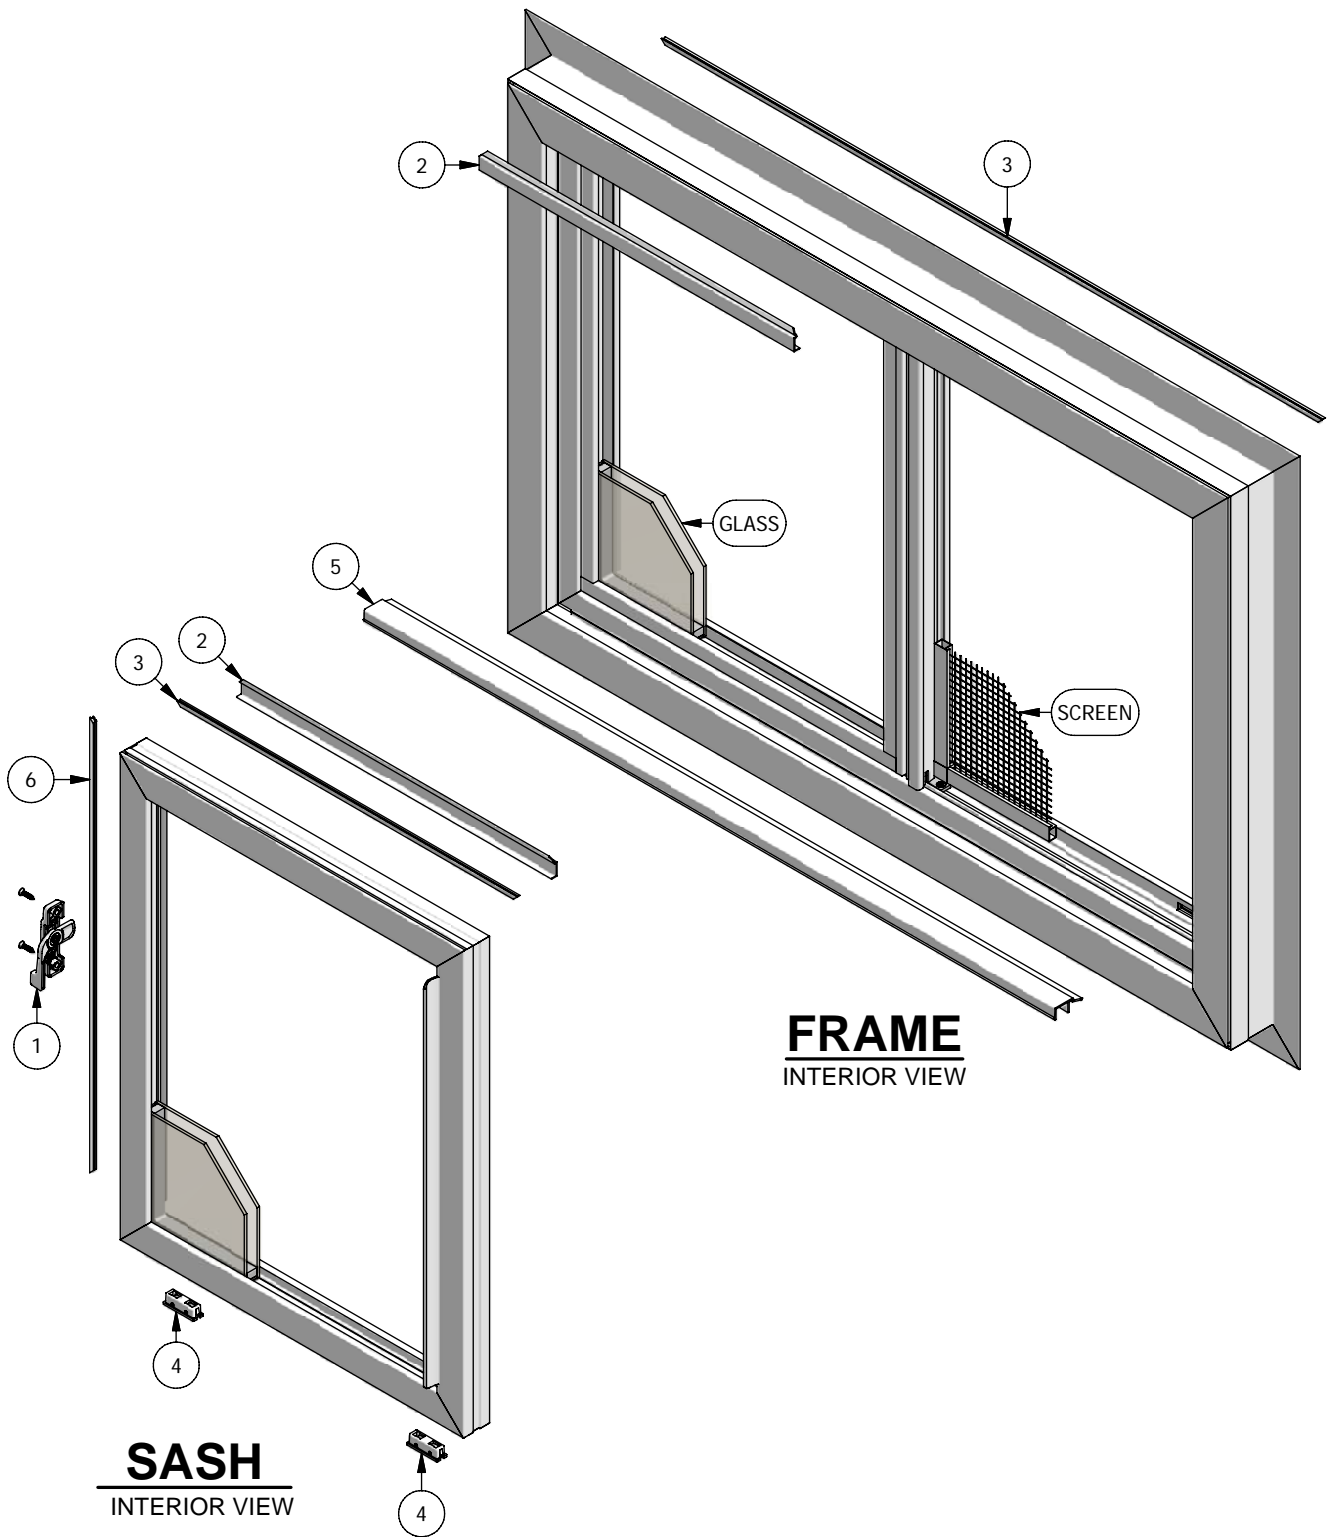

WINDSOR
WINDOWS & DOORS
A Woodgrain Millwork Company

Next Dimension Classic Series

Slider

Parts Identification

WINDSOR
WINDOWS & DOORS
A Woodgrain Millwork Company

Next Dimension Classic Series

Slider

Parts Identification

Image	Item #	Description	Color / Finish	Spec	Old	New SAP
	1	Lock	White Clay Black		941001 941002 941000	10054758 10054426 10054801
		Lock Screws #6 x 5/8" Screw (Qty.2)	White Clay Black		508085 538080 508039	10056199 10056701 10056859
	2	Glazing Bead	White Clay Bronze Black Tan Ivory Cinnamon Green White	16'	920009 920044 920009-BZ 920009-BK 920009-T 920009-I 920009-C 920009-G 920009-W	10055282 10054413 10116681 10116682 10116678 10116680 10116679 10116676 10116677
	4	Rollers			941007	10054270
	5	Roller Track/Anti-Lift Block	White Clay	16' 16'	920014 920049	10054256 10054414
 Not Shown on Assembly Dwg		Screen Stop 4" pieces (Qty 3)	White Clay Bronze Black Tan Ivory Cinnamon Green White	16'	920015 920050 920015-BZ 920015-BK 920015-T 920015-I 920015-C 920015-G 920015-W	10054585 10054259 10116550 10116551 10116547 10116549 10116548 10116545 10116546
	6	Weatherstrip	White Clay Black	FT FT FT	478067 478073 531102	10057107 10054322 10057173

WINDSOR
WINDOWS & DOORS
A Woodgrain Millwork Company

Next Dimension Classic Series Slider Parts Identification

Image	Item #	Description	Color / Finish	Spec	Old	New SAP
No Image		Meeting Rail Corner Pad For Bottom Cut to 1/2" x 3/8" (Qty 1) For Top Cut to 1/2" x 1" (Qty 1)	White Black	LF LF	951015 951016	10054594 10054159
No Image		Glazing Tape	White Black	216' Roll 216' Roll	394100 394099	10055200 10056179
 Not Shown on Assembly Dwg		Window Opening Control Device (Includes screws & Instructions) Field Applied Only	White White Clay Clay Black Black	XO OX XO OX XO OX	9410018 9410019 9410021 9410022 9410001 9410002	10056606 10054593 10056607 10054269 10054268 10054757