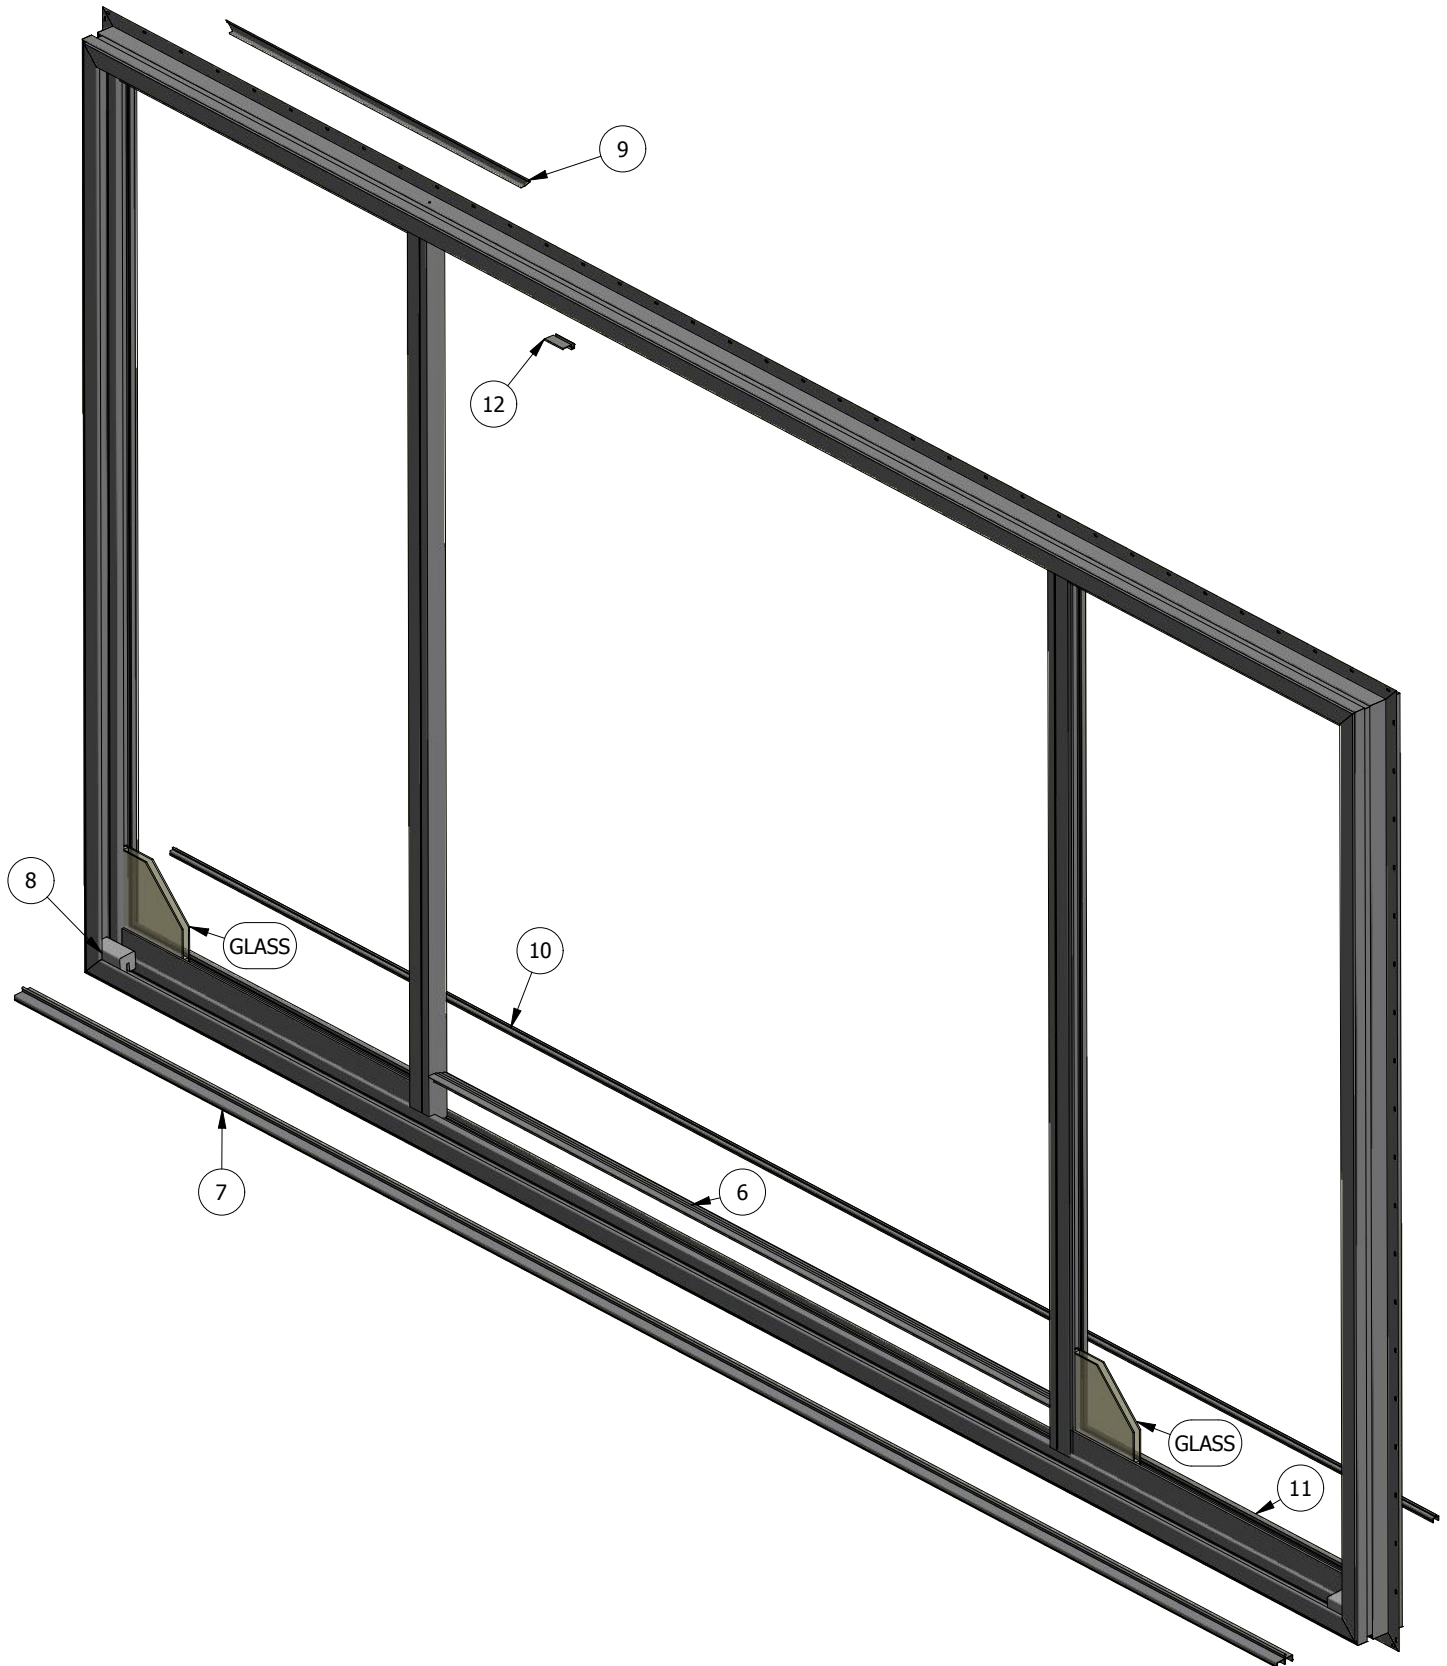

Next Dimension Series

Quad Sliding Patio Door

Parts Identification

Next Dimension Series

Quad Sliding Patio Door

Parts Identification

Next Dimension Series

Quad Sliding Patio Door

Next Dimension Series

Quad Sliding Patio Door

Parts Identification

Image	Item #	Description	Color / Finish	Spec	Old	New SAP
	5	Rollers Roller Screws #20 x 1/4"	Yellow Zinc Standard		668500 508160	10054784 10090065
	6	Threshold	Mill Finish	14'-6"	482041	10054193
	7	Slider Track	White Clay	13'-0"	700014 701014	10054372 10054708
 Not Shown on Assembly Dwg		Roller Track	Stainless Steel Stainless Steel Stainless Steel Stainless Steel	6/0 8/0 10/0 12/0	482045 482046 482106 482107	10054678 10054573 10054680 10054328
	8	Bumper	White Dark Brown		2370426 2384982	10054276 10055951
	9	Square Glazing Bead 3/4" OA IG (May '11 - Current)	White Clay Bronze Painted Black Tan Ivory Cinnamon Green White Laminated Black	13'-0"	700013 701013 700013-BZ 700013-BK 700013-T 700013-I 700013-C 700013-G 700013-W 702013	10057671 10054232 10116645 10116646 10116642 10116644 10116643 10116640 10116641 10117419
		Glazing Tape 1/16" x 1/2"	White Black	216 ft 216 ft	394100 394099	10055200 10056179
 Not Shown on Assembly Dwg		Curved Glazing Bead 1" OA IG (Used on doors with Blinds Between Glass)	White Clay Bronze Black Tan Ivory Cinnamon Green White	13'-0"	900043 901043 900043-BZ 900043-BK 900043-T 900043-I 900043-C 900043-G 900043-W	10054560 10054247 10116543 10055281 10116540 10116542 10116541 10116538 10116539