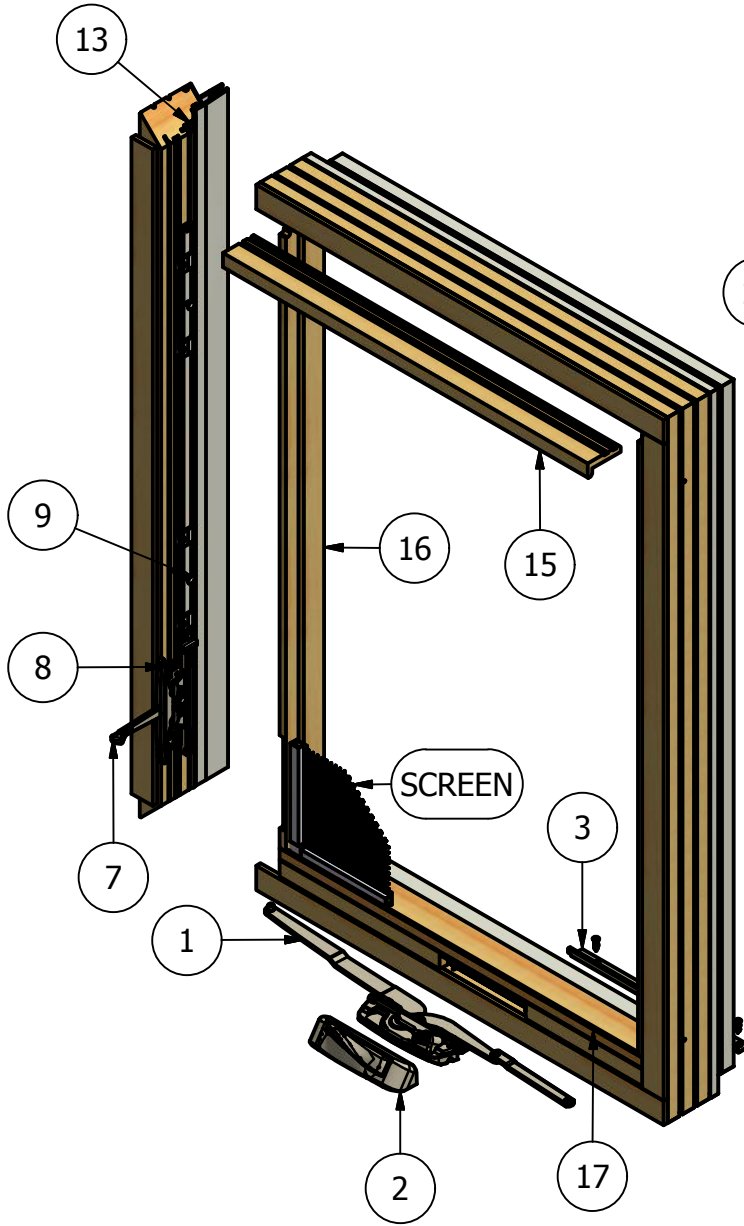

# Revive Series Hybrid Casement (Operating) Parts Identification

**FRAME**  
INTERIOR VIEW

**SASH**  
INTERIOR VIEW

**LH SHOWN**

# Revive Series Hybrid Casement (Operating) Parts Identification

Image	Item #	Description	Color / Finish / Size	Spec	Old	New SAP		
	1	Dual Arm Operator (LH Shown) Used on 20-32 Sizes	Standard Standard Seacoast Seacoast	LH RH LH RH	542019 542119 542130 542131	10052934 10052936 10053131 10053409		
		Dyad Operator (LH Shown) Used on 14-16 Sizes	Standard Standard Seacoast Seacoast	LH RH LH RH	542021 542121 542132 542133	10052863 10052877 10053274 10053179		
		Operator Screws #8 x 7/8" Screw (Qty.4)	Standard Seacoast		508150 518150	10053396 10053400		
			2	Crank Handle & Crank Cover (LH Shown)  For Dyad Operator, Use Opposite Handing	Matte Black (After 10/7/16)	LH	553015	10117053
					Black (10/7/16 & Prior)	LH	552015	10055570
					Bronze	LH	552014	10117040
					Champagne	LH	552013	10117048
					Brass	LH	552018	10117050
					Satin Nickel	LH	552017	10117037
White	LH				552012	10117033		
Oil Rubbed Bronze	LH				552016	10117049		
Faux Bronze	LH				552019	10117041		
Matte Black (After 10/7/16)	RH				553115	10117046		
Black (10/7/16 & Prior)	RH				552115	10056275		
Bronze	RH				552114	10117042		
Champagne	RH				552113	10117051		
Brass	RH				552118	10117043		
Satin Nickel	RH				552117	10117052		
White	RH	552112	10117035					
Oil Rubbed Bronze	RH	552116	10117038					
Faux Bronze	RH	552119	10117034					