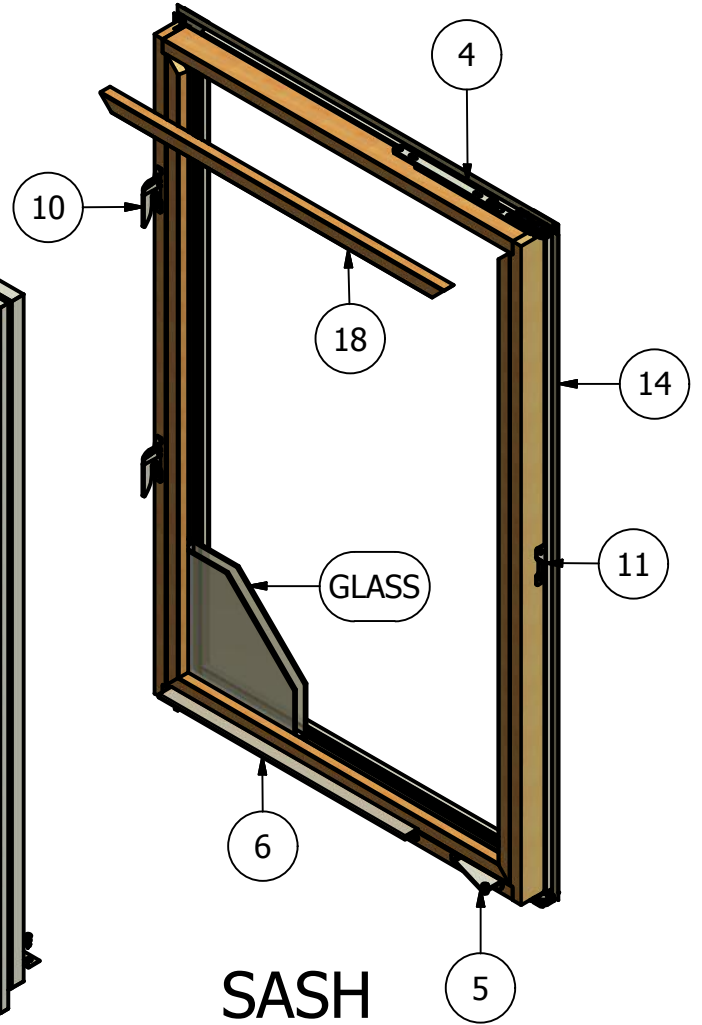

# Revive Series Hybrid Casement (Operating) Parts Identification

**FRAME**  
INTERIOR VIEW

**SASH**  
INTERIOR VIEW

**LH SHOWN**

# Revive Series Hybrid Casement (Operating) Parts Identification

Image	Item #	Description	Color / Finish / Size	Spec	Old	New SAP		
	1	Dual Arm Operator (LH Shown) Used on 20-32 Sizes	Standard Standard Seacoast Seacoast	LH RH LH RH	542019 542119 542130 542131	10052934 10052936 10053131 10053409		
		Dyad Operator (LH Shown) Used on 14-16 Sizes	Standard Standard Seacoast Seacoast	LH RH LH RH	542021 542121 542132 542133	10052863 10052877 10053274 10053179		
		Operator Screws #8 x 7/8" Screw (Qty.4)	Standard Seacoast		508150 518150	10053396 10053400		
			2	Crank Handle & Crank Cover (LH Shown)  For Dyad Operator, Use Opposite Handing	Matte Black (After 10/7/16)	LH	553015	10117053
					Black (10/7/16 & Prior)	LH	552015	10055570
					Bronze	LH	552014	10117040
					Champagne	LH	552013	10117048
					Brass	LH	552018	10117050
					Satin Nickel	LH	552017	10117037
White	LH				552012	10117033		
Oil Rubbed Bronze	LH				552016	10117049		
Faux Bronze	LH				552019	10117041		
Matte Black (After 10/7/16)	RH				553115	10117046		
Black (10/7/16 & Prior)	RH				552115	10056275		
Bronze	RH				552114	10117042		
Champagne	RH				552113	10117051		
Brass	RH				552118	10117043		
Satin Nickel	RH				552117	10117052		
White	RH	552112	10117035					
Oil Rubbed Bronze	RH	552116	10117038					
Faux Bronze	RH	552119	10117034					