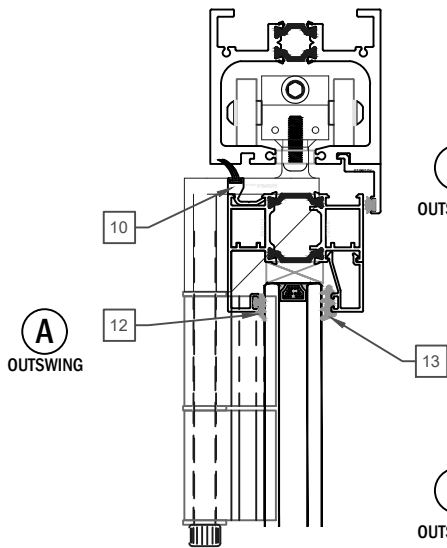

PINNACLE SELECT BI-FOLD (Aluminum Interior)

PART LIST

PINNACLE SELECT BI-FOLD (Aluminum Interior)

PART LIST

IMAGE	ITEM #	DESCRIPTION	TYPE	OLD	NEW SAP	
	1	ARIA HANDLE (ACTIVE PANEL)	BLACK	48000	10120574	
			BRONZE	48001	10120575	
			WHITE	48002	10120579	
			SATIN CHROME	48003	10120580	
			ACACIA HANDLE (ACTIVE PANEL)	BLACK	48004	10120581
				BRONZE	48005	10120582
				WHITE	48006	10120583
				SATIN CHROME	48007	10120584
			SUMMIT HANDLE (ACTIVE PANEL)	BLACK	48008	10120585
				BRONZE	48009	10120586
				WHITE	48010	10120587
		SATIN CHROME	48011	10120588		
	2	ARIA HANDLE (INACTIVE PANEL)	BLACK	48012	10120589	
			BRONZE	48013	10120590	
			WHITE	48014	10120591	
			SATIN CHROME	48015	10120592	
			ACACIA HANDLE (INACTIVE PANEL)	BLACK	48016	10120593
				BROWN WHITE	48017	10120594
					48018	10120595
				SATIN CHROME	48019	10120596
			SUMMIT HANDLE (INACTIVE PANEL)	BLACK	48020	10120597
				BRONZE	48021	10120598
				WHITE	48022	10120599
		SATIN CHROME	48023	10120600		
	3	LOCKING MECHANISM (ACTIVE PANEL)	3-POINT LOCK	48066	10120641	
			4-POINT LOCK	48067	10120642	
	4	LOCKING MECHANISM (INACTIVE PANEL)	2-POINT LOCK	48068	10120643	
	5	ALUM. SIDE HINGE	PC TO MATCH	48069	10120644	
	6	ALUM. BIPART BOTTOM/TOP HINGE	PC TO MATCH	48070	10120645	