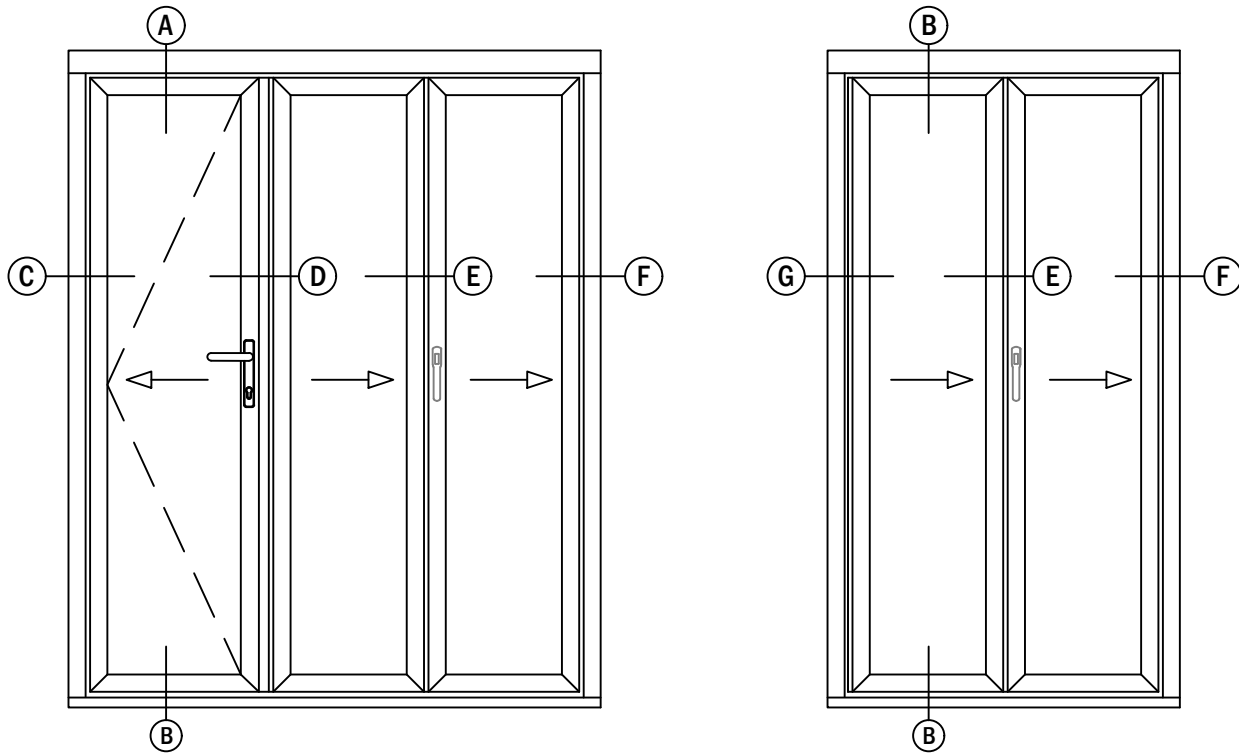

PINNACLE SELECT BI-FOLD (Aluminum Interior)

PART LIST

PINNACLE SELECT BI-FOLD (Aluminum Interior)

PART LIST

IMAGE	ITEM #	DESCRIPTION	TYPE	OLD	NEW SAP	
	1	ARIA HANDLE (ACTIVE PANEL)	BLACK	48000	10120574	
			BRONZE	48001	10120575	
			WHITE	48002	10120579	
			SATIN CHROME	48003	10120580	
			ACACIA HANDLE (ACTIVE PANEL)	BLACK	48004	10120581
				BRONZE	48005	10120582
				WHITE	48006	10120583
				SATIN CHROME	48007	10120584
			SUMMIT HANDLE (ACTIVE PANEL)	BLACK	48008	10120585
				BRONZE	48009	10120586
				WHITE	48010	10120587
		SATIN CHROME	48011	10120588		
	2	ARIA HANDLE (INACTIVE PANEL)	BLACK	48012	10120589	
			BRONZE	48013	10120590	
			WHITE	48014	10120591	
			SATIN CHROME	48015	10120592	
			ACACIA HANDLE (INACTIVE PANEL)	BLACK	48016	10120593
				BROWN WHITE	48017	10120594
					48018	10120595
				SATIN CHROME	48019	10120596
			SUMMIT HANDLE (INACTIVE PANEL)	BLACK	48020	10120597
				BRONZE	48021	10120598
				WHITE	48022	10120599
		SATIN CHROME	48023	10120600		
	3	LOCKING MECHANISM (ACTIVE PANEL)	3-POINT LOCK	48066	10120641	
			4-POINT LOCK	48067	10120642	
	4	LOCKING MECHANISM (INACTIVE PANEL)	2-POINT LOCK	48068	10120643	
	5	ALUM. SIDE HINGE	PC TO MATCH	48069	10120644	
	6	ALUM. BIPART BOTTOM/TOP HINGE	PC TO MATCH	48070	10120645	