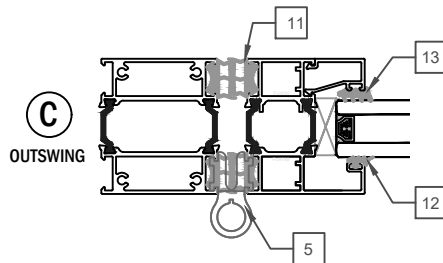

PINNACLE SELECT BI-FOLD (Aluminum Interior)

PART LIST

PINNACLE SELECT BI-FOLD (Aluminum Interior)

PART LIST

IMAGE	ITEM #	DESCRIPTION	TYPE	OLD	NEW SAP	
	1	ARIA HANDLE (ACTIVE PANEL)	BLACK	48000	10120574	
			BRONZE	48001	10120575	
			WHITE	48002	10120579	
			SATIN CHROME	48003	10120580	
			ACACIA HANDLE (ACTIVE PANEL)	BLACK	48004	10120581
				BRONZE	48005	10120582
				WHITE	48006	10120583
				SATIN CHROME	48007	10120584
			SUMMIT HANDLE (ACTIVE PANEL)	BLACK	48008	10120585
				BRONZE	48009	10120586
				WHITE	48010	10120587
		SATIN CHROME	48011	10120588		
	2	ARIA HANDLE (INACTIVE PANEL)	BLACK	48012	10120589	
			BRONZE	48013	10120590	
			WHITE	48014	10120591	
			SATIN CHROME	48015	10120592	
			ACACIA HANDLE (INACTIVE PANEL)	BLACK	48016	10120593
				BROWN WHITE	48017	10120594
					48018	10120595
				SATIN CHROME	48019	10120596
			SUMMIT HANDLE (INACTIVE PANEL)	BLACK	48020	10120597
				BRONZE	48021	10120598
				WHITE	48022	10120599
		SATIN CHROME	48023	10120600		
	3	LOCKING MECHANISM (ACTIVE PANEL)	3-POINT LOCK	48066	10120641	
			4-POINT LOCK	48067	10120642	
	4	LOCKING MECHANISM (INACTIVE PANEL)	2-POINT LOCK	48068	10120643	
	5	ALUM. SIDE HINGE	PC TO MATCH	48069	10120644	
	6	ALUM. BIPART BOTTOM/TOP HINGE	PC TO MATCH	48070	10120645	