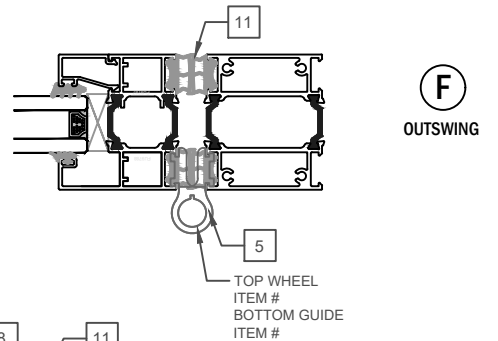

PINNACLE SELECT BI-FOLD (Aluminum Interior)

PART LIST

PINNACLE SELECT BI-FOLD (Aluminum Interior)

PART LIST

IMAGE	ITEM #	DESCRIPTION	TYPE	OLD	NEW SAP	
	1	ARIA HANDLE (ACTIVE PANEL)	BLACK	48000	10120574	
			BRONZE	48001	10120575	
			WHITE	48002	10120579	
			SATIN CHROME	48003	10120580	
			ACACIA HANDLE (ACTIVE PANEL)	BLACK	48004	10120581
				BRONZE	48005	10120582
				WHITE	48006	10120583
				SATIN CHROME	48007	10120584
			SUMMIT HANDLE (ACTIVE PANEL)	BLACK	48008	10120585
				BRONZE	48009	10120586
				WHITE	48010	10120587
		SATIN CHROME	48011	10120588		
	2	ARIA HANDLE (INACTIVE PANEL)	BLACK	48012	10120589	
			BRONZE	48013	10120590	
			WHITE	48014	10120591	
			SATIN CHROME	48015	10120592	
			ACACIA HANDLE (INACTIVE PANEL)	BLACK	48016	10120593
				BROWN WHITE	48017	10120594
					48018	10120595
				SATIN CHROME	48019	10120596
			SUMMIT HANDLE (INACTIVE PANEL)	BLACK	48020	10120597
				BRONZE	48021	10120598
				WHITE	48022	10120599
		SATIN CHROME	48023	10120600		
	3	LOCKING MECHANISM (ACTIVE PANEL)	3-POINT LOCK	48066	10120641	
			4-POINT LOCK	48067	10120642	
	4	LOCKING MECHANISM (INACTIVE PANEL)	2-POINT LOCK	48068	10120643	
	5	ALUM. SIDE HINGE	PC TO MATCH	48069	10120644	
	6	ALUM. BIPART BOTTOM/TOP HINGE	PC TO MATCH	48070	10120645	