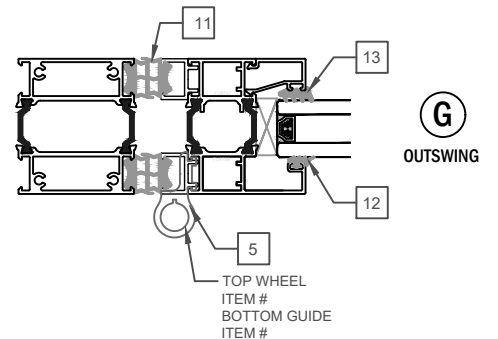

PINNACLE SELECT BI-FOLD (Aluminum Interior)

PART LIST

PINNACLE SELECT BI-FOLD (Aluminum Interior)

PART LIST

IMAGE	ITEM #	DESCRIPTION	TYPE	OLD	NEW SAP	
	1	ARIA HANDLE (ACTIVE PANEL)	BLACK	48000	10120574	
			BRONZE	48001	10120575	
			WHITE	48002	10120579	
			SATIN CHROME	48003	10120580	
			ACACIA HANDLE (ACTIVE PANEL)	BLACK	48004	10120581
				BRONZE	48005	10120582
				WHITE	48006	10120583
				SATIN CHROME	48007	10120584
			SUMMIT HANDLE (ACTIVE PANEL)	BLACK	48008	10120585
				BRONZE	48009	10120586
				WHITE	48010	10120587
		SATIN CHROME	48011	10120588		
	2	ARIA HANDLE (INACTIVE PANEL)	BLACK	48012	10120589	
			BRONZE	48013	10120590	
			WHITE	48014	10120591	
			SATIN CHROME	48015	10120592	
			ACACIA HANDLE (INACTIVE PANEL)	BLACK	48016	10120593
				BROWN WHITE	48017	10120594
					48018	10120595
				SATIN CHROME	48019	10120596
			SUMMIT HANDLE (INACTIVE PANEL)	BLACK	48020	10120597
				BRONZE	48021	10120598
				WHITE	48022	10120599
		SATIN CHROME	48023	10120600		
	3	LOCKING MECHANISM (ACTIVE PANEL)	3-POINT LOCK	48066	10120641	
			4-POINT LOCK	48067	10120642	
	4	LOCKING MECHANISM (INACTIVE PANEL)	2-POINT LOCK	48068	10120643	
	5	ALUM. SIDE HINGE	PC TO MATCH	48069	10120644	
	6	ALUM. BIPART BOTTOM/TOP HINGE	PC TO MATCH	48070	10120645	