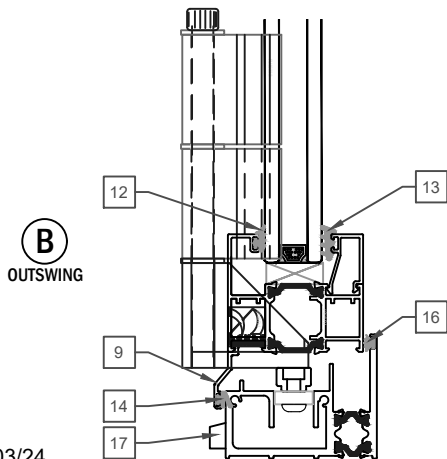

PINNACLE SELECT BI-FOLD (Aluminum Interior)

PART LIST

PINNACLE SELECT BI-FOLD (Aluminum Interior)

PART LIST

IMAGE	ITEM #	DESCRIPTION	TYPE	OLD	NEW SAP	
	1	ARIA HANDLE (ACTIVE PANEL)	BLACK	48000	10120574	
			BRONZE	48001	10120575	
			WHITE	48002	10120579	
			SATIN CHROME	48003	10120580	
			ACACIA HANDLE (ACTIVE PANEL)	BLACK	48004	10120581
				BRONZE	48005	10120582
				WHITE	48006	10120583
				SATIN CHROME	48007	10120584
			SUMMIT HANDLE (ACTIVE PANEL)	BLACK	48008	10120585
				BRONZE	48009	10120586
				WHITE	48010	10120587
		SATIN CHROME	48011	10120588		
	2	ARIA HANDLE (INACTIVE PANEL)	BLACK	48012	10120589	
			BRONZE	48013	10120590	
			WHITE	48014	10120591	
			SATIN CHROME	48015	10120592	
			ACACIA HANDLE (INACTIVE PANEL)	BLACK	48016	10120593
				BROWN WHITE	48017	10120594
					48018	10120595
				SATIN CHROME	48019	10120596
			SUMMIT HANDLE (INACTIVE PANEL)	BLACK	48020	10120597
				BRONZE	48021	10120598
				WHITE	48022	10120599
		SATIN CHROME	48023	10120600		
	3	LOCKING MECHANISM (ACTIVE PANEL)	3-POINT LOCK	48066	10120641	
			4-POINT LOCK	48067	10120642	
	4	LOCKING MECHANISM (INACTIVE PANEL)	2-POINT LOCK	48068	10120643	
	5	ALUM. SIDE HINGE	PC TO MATCH	48069	10120644	
	6	ALUM. BIPART BOTTOM/TOP HINGE	PC TO MATCH	48070	10120645	