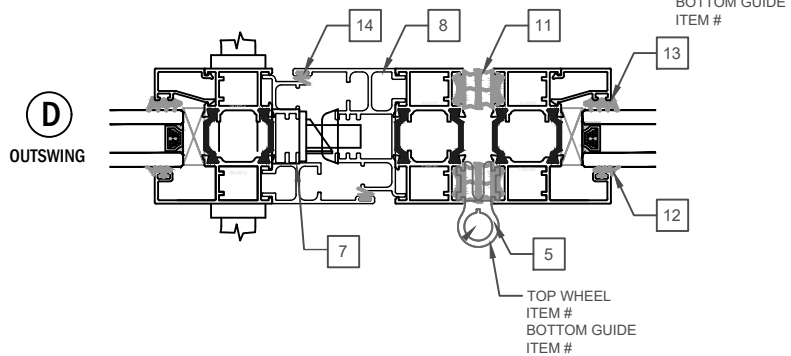

PINNACLE SELECT BI-FOLD (Aluminum Interior)

PART LIST

PINNACLE SELECT BI-FOLD (Aluminum Interior)

PART LIST

IMAGE	ITEM #	DESCRIPTION	TYPE	OLD	NEW SAP	
	1	ARIA HANDLE (ACTIVE PANEL)	BLACK	48000	10120574	
			BRONZE	48001	10120575	
			WHITE	48002	10120579	
			SATIN CHROME	48003	10120580	
			ACACIA HANDLE (ACTIVE PANEL)	BLACK	48004	10120581
				BRONZE	48005	10120582
				WHITE	48006	10120583
				SATIN CHROME	48007	10120584
			SUMMIT HANDLE (ACTIVE PANEL)	BLACK	48008	10120585
				BRONZE	48009	10120586
				WHITE	48010	10120587
		SATIN CHROME	48011	10120588		
	2	ARIA HANDLE (INACTIVE PANEL)	BLACK	48012	10120589	
			BRONZE	48013	10120590	
			WHITE	48014	10120591	
			SATIN CHROME	48015	10120592	
			ACACIA HANDLE (INACTIVE PANEL)	BLACK	48016	10120593
				BROWN WHITE	48017	10120594
					48018	10120595
				SATIN CHROME	48019	10120596
			SUMMIT HANDLE (INACTIVE PANEL)	BLACK	48020	10120597
				BRONZE	48021	10120598
				WHITE	48022	10120599
		SATIN CHROME	48023	10120600		
	3	LOCKING MECHANISM (ACTIVE PANEL)	3-POINT LOCK	48066	10120641	
			4-POINT LOCK	48067	10120642	
	4	LOCKING MECHANISM (INACTIVE PANEL)	2-POINT LOCK	48068	10120643	
	5	ALUM. SIDE HINGE	PC TO MATCH	48069	10120644	
	6	ALUM. BIPART BOTTOM/TOP HINGE	PC TO MATCH	48070	10120645	