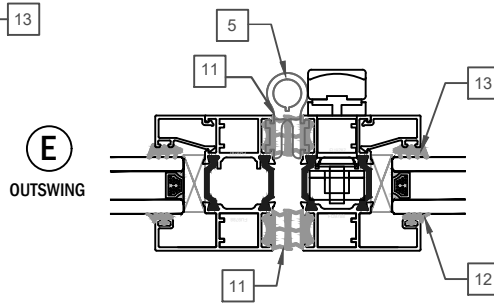

PINNACLE SELECT BI-FOLD (Aluminum Interior)

PART LIST

PINNACLE SELECT BI-FOLD (Aluminum Interior)

PART LIST

IMAGE	ITEM #	DESCRIPTION	TYPE	OLD	NEW SAP	
	1	ARIA HANDLE (ACTIVE PANEL)	BLACK	48000	10120574	
			BRONZE	48001	10120575	
			WHITE	48002	10120579	
			SATIN CHROME	48003	10120580	
			ACACIA HANDLE (ACTIVE PANEL)	BLACK	48004	10120581
				BRONZE	48005	10120582
				WHITE	48006	10120583
				SATIN CHROME	48007	10120584
			SUMMIT HANDLE (ACTIVE PANEL)	BLACK	48008	10120585
				BRONZE	48009	10120586
				WHITE	48010	10120587
		SATIN CHROME	48011	10120588		
	2	ARIA HANDLE (INACTIVE PANEL)	BLACK	48012	10120589	
			BRONZE	48013	10120590	
			WHITE	48014	10120591	
			SATIN CHROME	48015	10120592	
			ACACIA HANDLE (INACTIVE PANEL)	BLACK	48016	10120593
				BROWN WHITE	48017	10120594
					48018	10120595
				SATIN CHROME	48019	10120596
			SUMMIT HANDLE (INACTIVE PANEL)	BLACK	48020	10120597
				BRONZE	48021	10120598
				WHITE	48022	10120599
		SATIN CHROME	48023	10120600		
	3	LOCKING MECHANISM (ACTIVE PANEL)	3-POINT LOCK	48066	10120641	
			4-POINT LOCK	48067	10120642	
	4	LOCKING MECHANISM (INACTIVE PANEL)	2-POINT LOCK	48068	10120643	
	5	ALUM. SIDE HINGE	PC TO MATCH	48069	10120644	
	6	ALUM. BIPART BOTTOM/TOP HINGE	PC TO MATCH	48070	10120645	