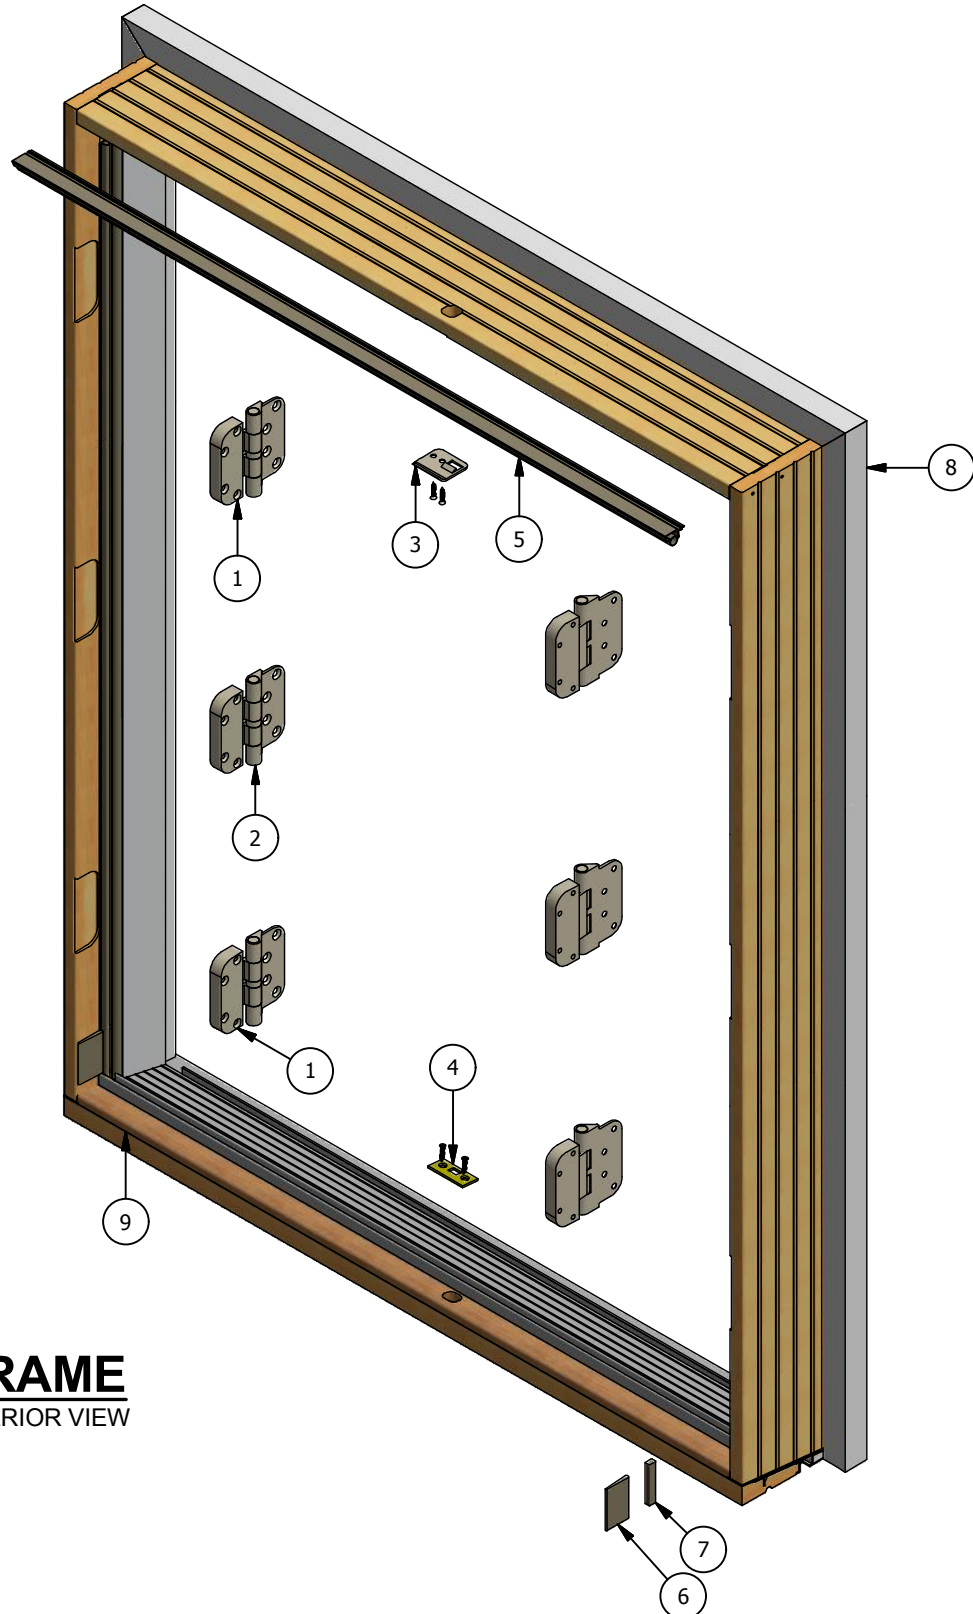

Legend HBR Series Inswing Patio Door (Bi-Hinge) Parts Identification

FRAME
INTERIOR VIEW

Legend HBR Series

Inswing Patio Door (Bi-Hinge)

Parts Identification

Image	Item #	Description	Color / Finish / Size	Spec	Old	New SAP
	1	Adjustable Guide Hinge (Non-Handed)	Brass		2398031	10056096
			Antique Brass		2398016	10056089
			Oil Rubbed Bronze		2398001	10056082
			Polished Chrome		2398028	10056095
			Brushed Chrome		2398019	10055479
			Gold Powder Coat		2397998	10120555
			Matte Black		2398010	10055477
			White		2398025	10055180
			Satin Nickel		2398013	10056677
			Antique Nickel		2398022	10056092
Faux Bronze		2398004	10055028			
	2	Adjustable Set Hinge (For RH Inswing or LH Outswing)	Brass		2398033	10056097
			Antique Brass		2398018	10056090
			Oil Rubbed Bronze		2398003	10056083
			Polished Chrome		2398030	10056678
			Brushed Chrome		2398021	10055029
			Gold Powder Coat		2398000	10120557
			Matte Black		2398012	10054912
			White		2398027	10055481
			Satin Nickel		2398015	10055478
			Antique Nickel		2398024	10056093
Faux Bronze		2398006	10055476			
	2	Adjustable Set Hinge (For LH Inswing or RH Outswing)	Brass		2398032	10055482
			Antique Brass		2398017	10055179
			Oil Rubbed Bronze		2398002	10055475
			Polished Chrome		2398029	10054950
			Brushed Chrome		2398020	10056091
			Gold Powder Coat		2397999	10120556
			Matte Black		2398011	10056087
			White		2398026	10056094
			Satin Nickel		2398014	10056088
			Antique Nickel		2398023	10055480
Faux Bronze		2398005	10056084			
	2	Ball Bearing Hinge	Brass		550140	10055220
			Antique Brass		550142	10055563
			Oil Rubbed Bronze		550143	10055048
			Polished Chrome		550145	10056267
			Brushed Chrome		550146	10056268
			Matte Black		550149	10055568
			White		550150	10055222
			Antique Nickel		550144	10055564
			Stainless Steel		550147	10056269