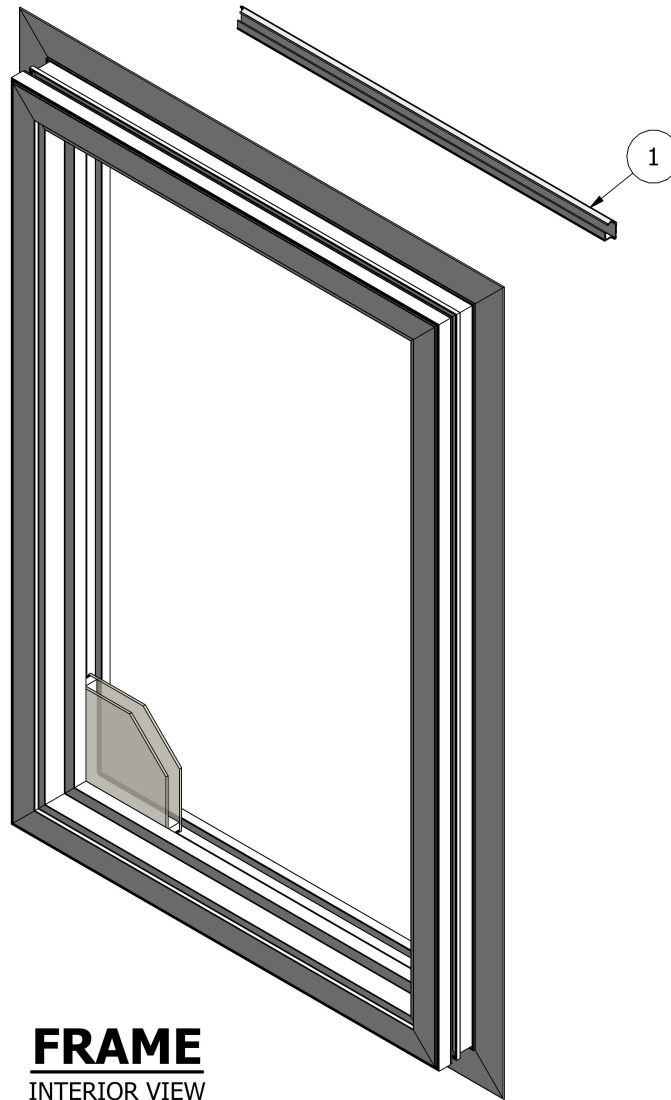

Next Dimension Chelsea

Hung Fixed

Parts Identification

FRAME
INTERIOR VIEW

Next Dimension Chelsea

Hung Fixed

Parts Identification

Image	Item #	Description	Color / Finish	Spec	Part #
	1	7/8" Glazing Bead (Standard)	White Clay Black		10127831 10127832 10127833
		1" Glazing Bead (Impact)	White Clay Black		10127834 10127835 10127836
		1-1/4" Glazing Bead (Triple IG)	White Clay Black		10127837 10127838 10127839