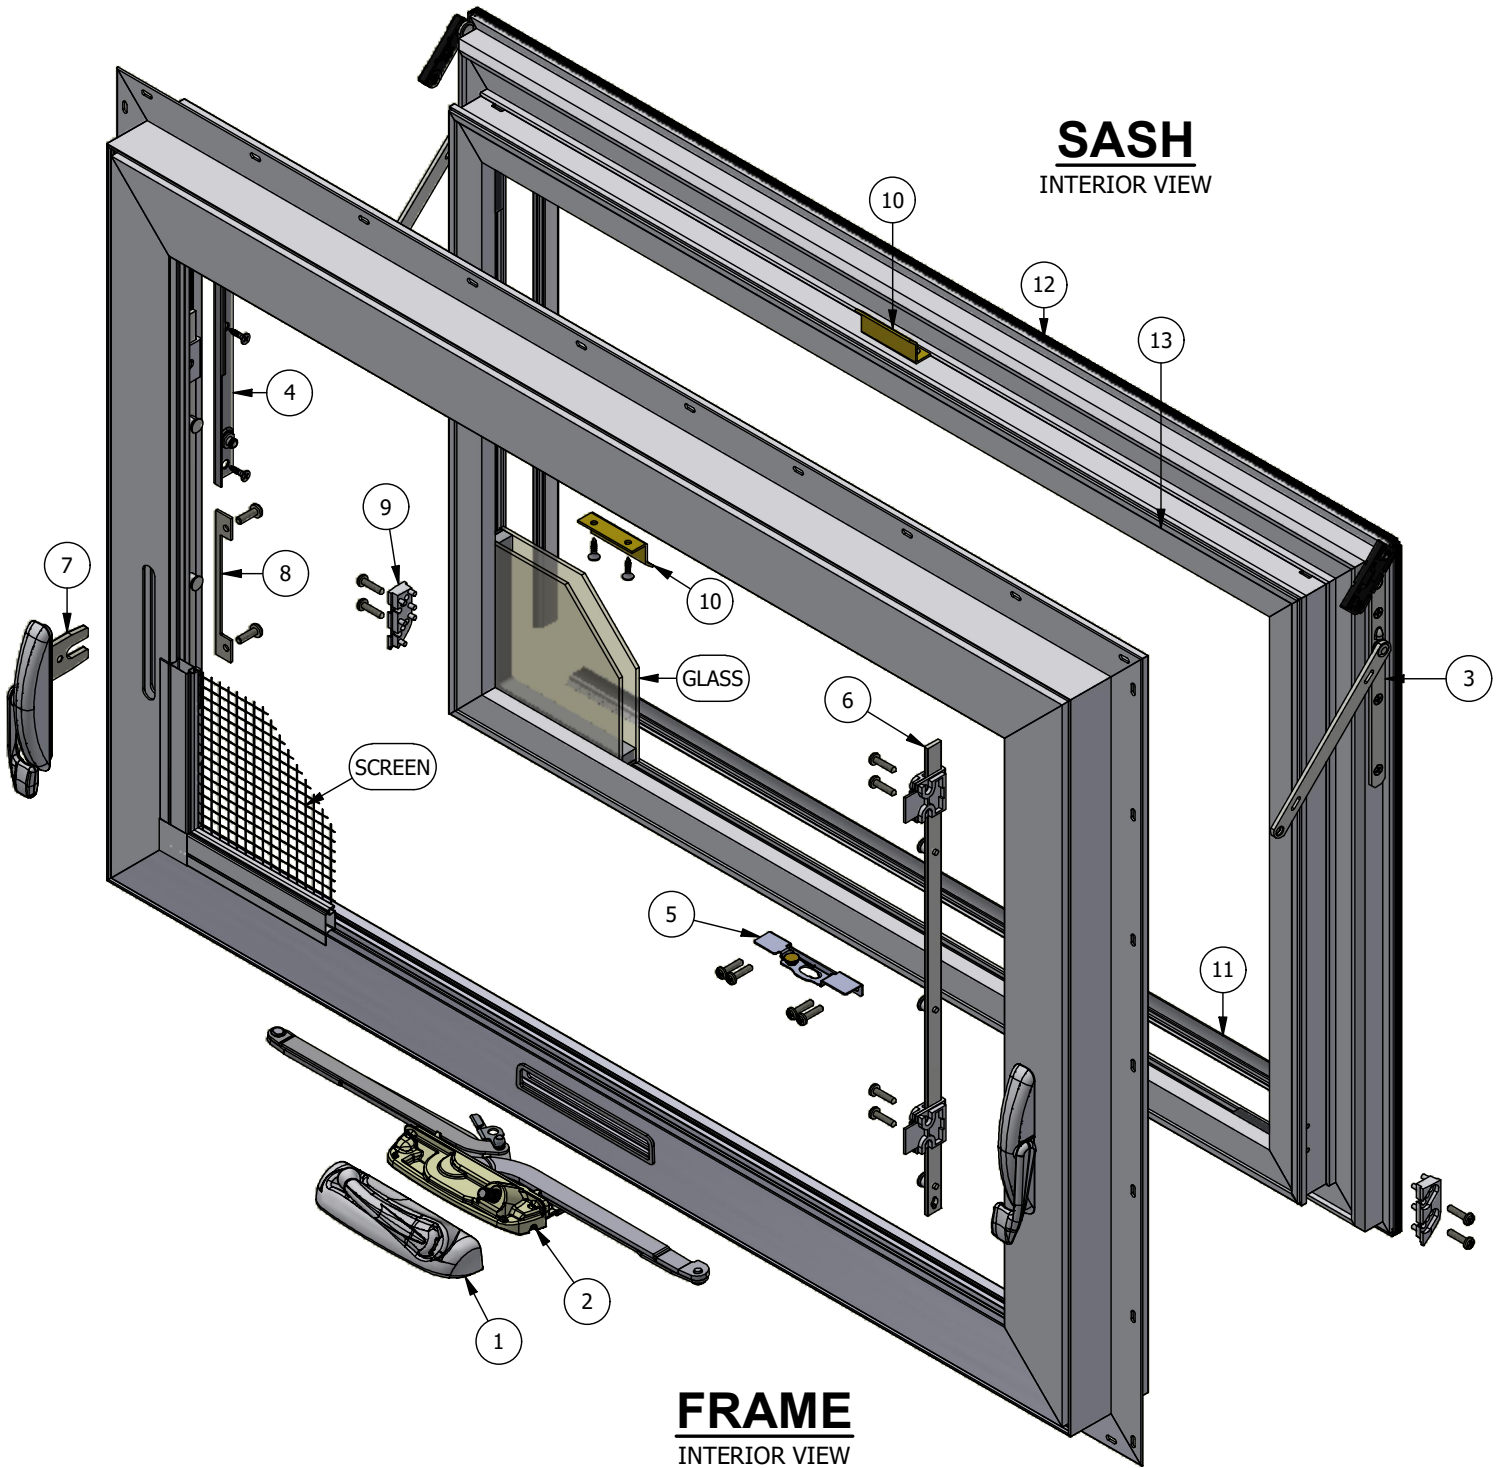

Next Dimension Signature Series

Awning

Parts Identification

Next Dimension Signature Series

Awning

Parts Identification

Image	Item #	Description	Color / Finish	Spec	Old	New SAP
 Not Shown on Assembly Dwg	1	Traditional Crank Handle & Cover (September '09 - Aug 2022)	White Clay Black		552012 545012 553015	10053095 10055219 10053421
		Traditional Crank Handle & Cover (Aug 2022 to Current)	White Clay Black		452012 445012 453015	10090061 10090105 10090076
 Not Shown on Assembly Dwg		Contemporary Crank Handle & Cover (Prior to Aug 2022)	White Clay Black		556012 545013 556015	10075609 10075625 10075612
 Not Shown on Assembly Dwg		Contemporary Crank Handle & Cover (Aug 2022 to Current)	White Clay Black		456012 445013 456015	10090106 10090078 10090083
 Not Shown on Assembly Dwg		Operator Handle (Prior to September '09)	White Almond Clay (No Longer Available)		558218 2370199 545199	10055576 10057265 10057177
 Not Shown on Assembly Dwg		Folding Operator Handle (Prior to September '09)	White Almond Clay		548011 548014 545014	10057178 10056862 10057598
 Not Shown on Assembly Dwg	2	Operator (September '09 - Aug 2022) #10 x 3/4" Screws (Qty 6)	R.O. Width < 21" R.O. Width ≥ 21"		542028 542029 538040	10053085 10053406 10056965
		Operator (Aug 2022 to Current)	R.O. Width < 21" R.O. Width ≥ 21"		442028 442029	10090086 10090110
		Operator Screws #8 x 3/4" Screws (Qty 6)			5010555	10091377