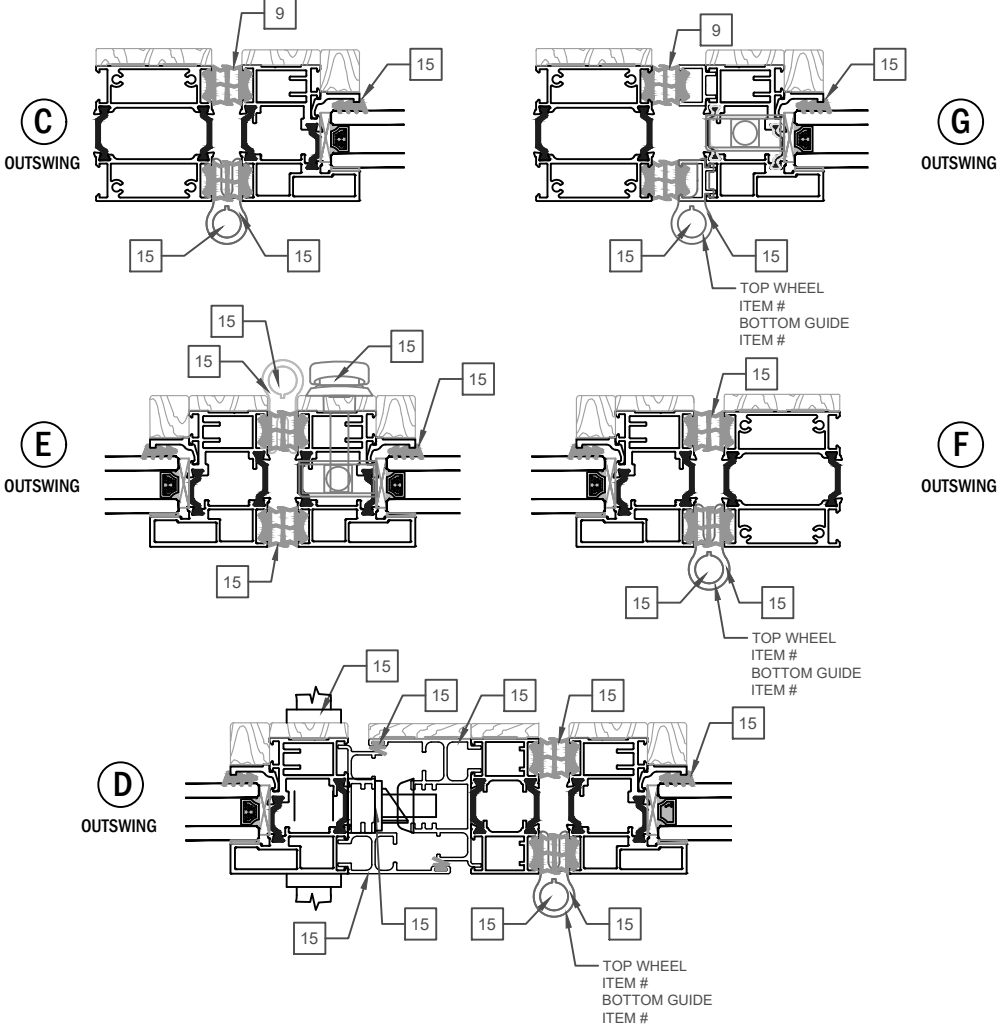

## PART LIST

# PINNACLE SELECT BI-FOLD (Wood Interior)

IMAGE	ITEM #	DESCRIPTION	TYPE	PART #
	1	<p>ARIA HANDLE (ACTIVE PANEL)</p> <p>ACACIA HANDLE (ACTIVE PANEL)</p> <p>SUMMIT HANDLE (ACTIVE PANEL)</p>	<p>BLACK BRONZE WHITE SATIN CHROME</p> <p>BLACK BROWN WHITE SATIN CHROME</p> <p>BLACK BRONZE WHITE SATIN CHROME</p>	<p>48000 48001 48002 48003</p> <p>48004 48005 48006 48007</p> <p>48008 48009 48010 48011</p>
	2	<p>ARIA HANDLE (INACTIVE PANEL)</p> <p>ACACIA HANDLE (INACTIVE PANEL)</p> <p>SUMMIT HANDLE (INACTIVE PANEL)</p>	<p>BLACK BRONZE WHITE SATIN CHROME</p> <p>BLACK BROWN WHITE SATIN CHROME</p> <p>BLACK BRONZE WHITE SATIN CHROME</p>	<p>48012 48013 48014 48015</p> <p>48016 48017 48018 48019</p> <p>48020 48021 48022 48023</p>
	3	LOCKING MECHANISM (ACTIVE PANEL)	<p>3-POINT LOCK</p> <p>4-POINT LOCK</p>	<p>48066</p> <p>48067</p>
	4	LOCKING MECHANISM (INACTIVE PANEL)	2-POINT LOCK	48068

# PINNACLE SELECT BI-FOLD (Wood Interior)

IMAGE	ITEM #	DESCRIPTION	TYPE	PART #
	23 24	WOOD TOP ROLLER GUIDE WOOD BIPART TOP ROLLER GUIDE	PC TO MATCH PC TO MATCH	48085 48086
	25 26	WOOD BOTTOM ROLLER GUIDE WOOD BOTTOM BIPART ROLLER GUIDE	PC TO MATCH PC TO MATCH	48087 48088
	27	SELECT V HANDLE	PC TO MATCH	48089
	28	SELECT V MECHANISM	ZINC ALLOY	48090