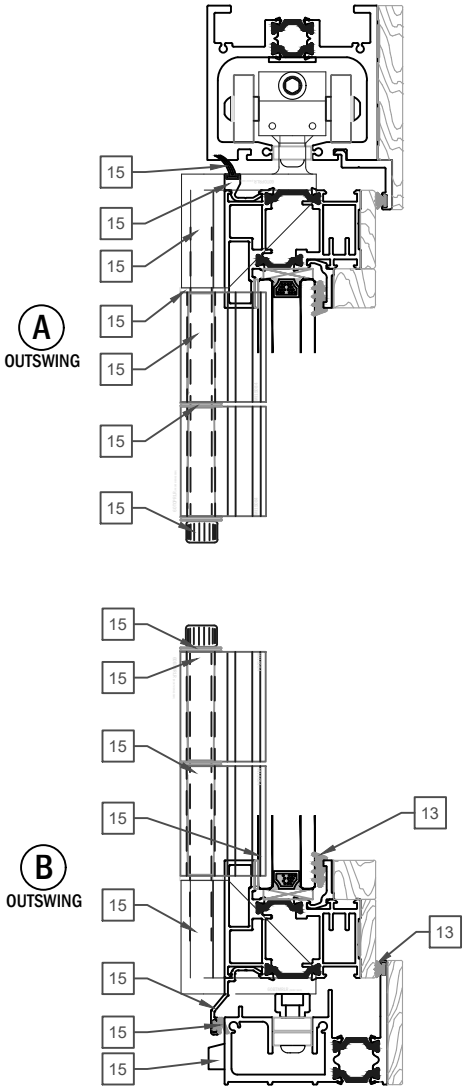

## PART LIST

# PINNACLE SELECT BI-FOLD (Wood Interior)

IMAGE	ITEM #	DESCRIPTION	TYPE	PART #
	1	<p>ARIA HANDLE (ACTIVE PANEL)</p> <p>ACACIA HANDLE (ACTIVE PANEL)</p> <p>SUMMIT HANDLE (ACTIVE PANEL)</p>	<p>BLACK BRONZE WHITE SATIN CHROME</p> <p>BLACK BROWN WHITE SATIN CHROME</p> <p>BLACK BRONZE WHITE SATIN CHROME</p>	<p>48000 48001 48002 48003</p> <p>48004 48005 48006 48007</p> <p>48008 48009 48010 48011</p>
	2	<p>ARIA HANDLE (INACTIVE PANEL)</p> <p>ACACIA HANDLE (INACTIVE PANEL)</p> <p>SUMMIT HANDLE (INACTIVE PANEL)</p>	<p>BLACK BRONZE WHITE SATIN CHROME</p> <p>BLACK BROWN WHITE SATIN CHROME</p> <p>BLACK BRONZE WHITE SATIN CHROME</p>	<p>48012 48013 48014 48015</p> <p>48016 48017 48018 48019</p> <p>48020 48021 48022 48023</p>
	3	LOCKING MECHANISM (ACTIVE PANEL)	<p>3-POINT LOCK</p> <p>4-POINT LOCK</p>	<p>48066</p> <p>48067</p>
	4	LOCKING MECHANISM (INACTIVE PANEL)	2-POINT LOCK	48068

# PINNACLE SELECT BI-FOLD (Wood Interior)

IMAGE	ITEM #	DESCRIPTION	TYPE	PART #
	23 24	WOOD TOP ROLLER GUIDE WOOD BIPART TOP ROLLER GUIDE	PC TO MATCH PC TO MATCH	48085 48086
	25 26	WOOD BOTTOM ROLLER GUIDE WOOD BOTTOM BIPART ROLLER GUIDE	PC TO MATCH PC TO MATCH	48087 48088
	27	SELECT V HANDLE	PC TO MATCH	48089
	28	SELECT V MECHANISM	ZINC ALLOY	48090