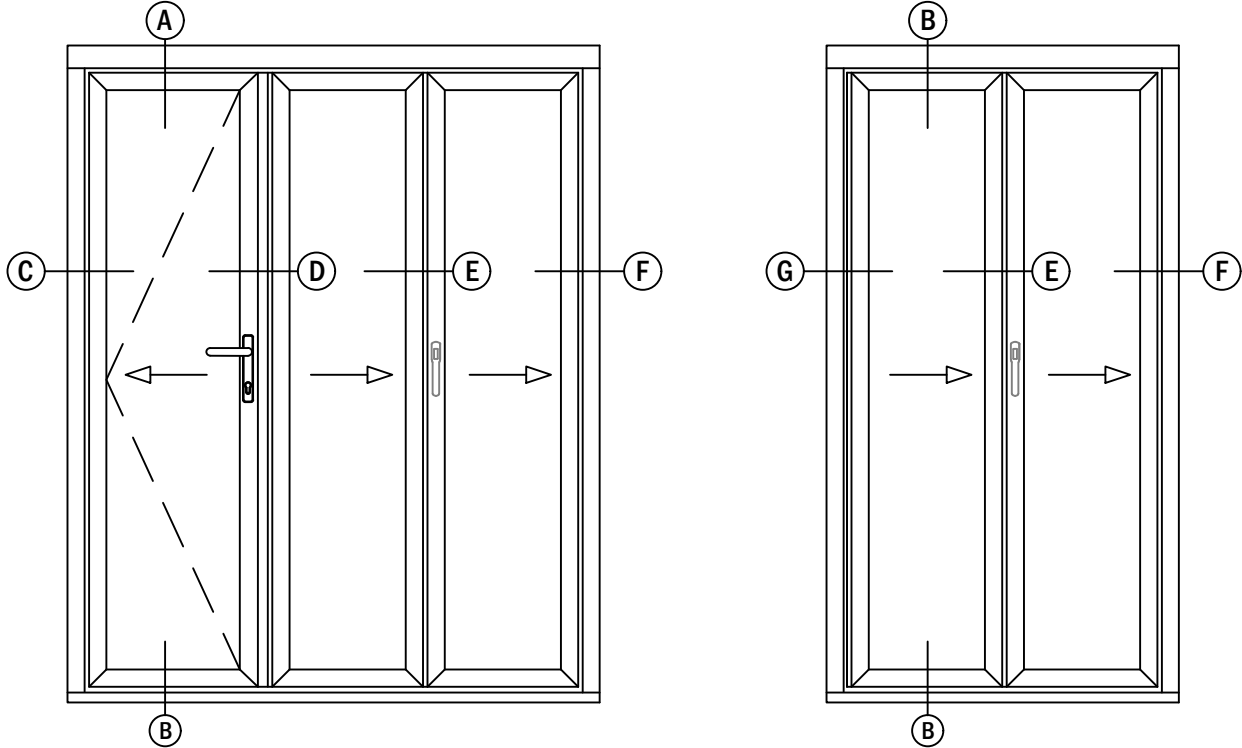

## PART LIST

# PINNACLE SELECT BI-FOLD (Wood Interior)

IMAGE	ITEM #	DESCRIPTION	TYPE	PART #
	1	<p>ARIA HANDLE (ACTIVE PANEL)</p> <p>ACACIA HANDLE (ACTIVE PANEL)</p> <p>SUMMIT HANDLE (ACTIVE PANEL)</p>	<p>BLACK BRONZE WHITE SATIN CHROME</p> <p>BLACK BROWN WHITE SATIN CHROME</p> <p>BLACK BRONZE WHITE SATIN CHROME</p>	<p>48000 48001 48002 48003</p> <p>48004 48005 48006 48007</p> <p>48008 48009 48010 48011</p>
	2	<p>ARIA HANDLE (INACTIVE PANEL)</p> <p>ACACIA HANDLE (INACTIVE PANEL)</p> <p>SUMMIT HANDLE (INACTIVE PANEL)</p>	<p>BLACK BRONZE WHITE SATIN CHROME</p> <p>BLACK BROWN WHITE SATIN CHROME</p> <p>BLACK BRONZE WHITE SATIN CHROME</p>	<p>48012 48013 48014 48015</p> <p>48016 48017 48018 48019</p> <p>48020 48021 48022 48023</p>
	3	LOCKING MECHANISM (ACTIVE PANEL)	<p>3-POINT LOCK</p> <p>4-POINT LOCK</p>	<p>48066</p> <p>48067</p>
	4	LOCKING MECHANISM (INACTIVE PANEL)	2-POINT LOCK	48068