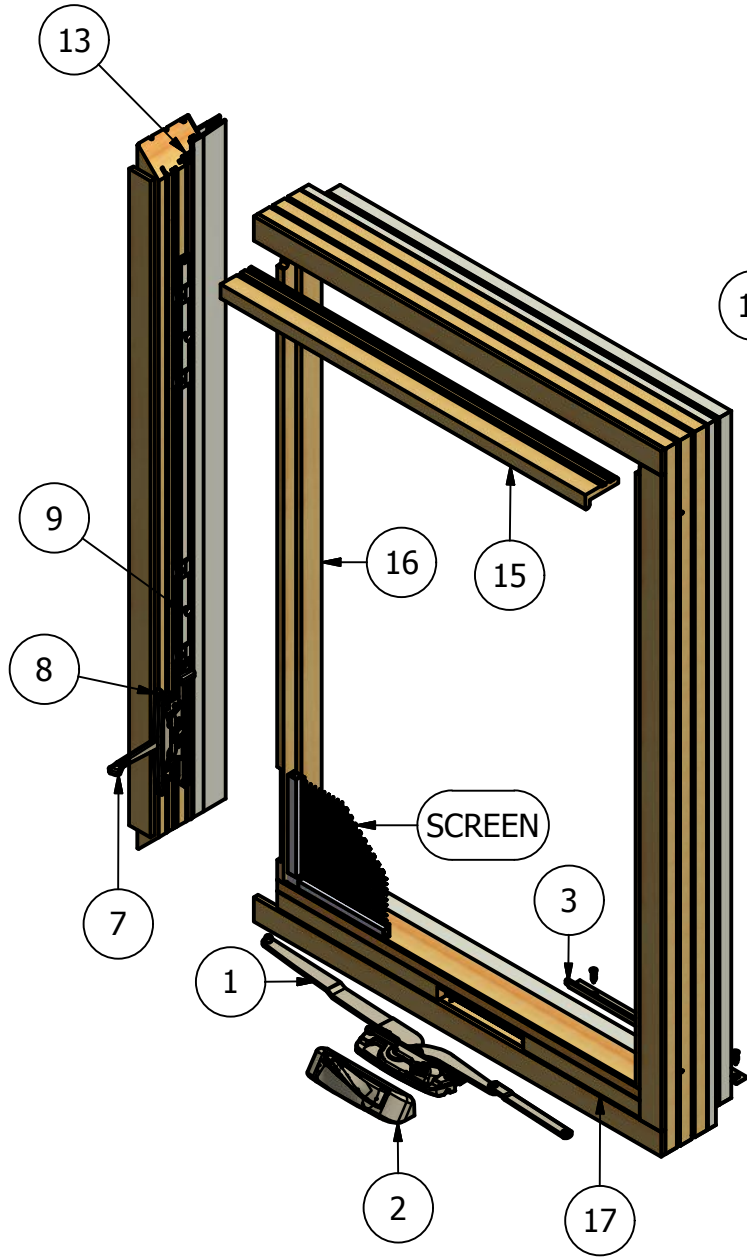

# Revive Series Clad Casement (Operating) Parts Identification

**FRAME**  
INTERIOR VIEW

**SASH**  
INTERIOR VIEW

**LH SHOWN**

# Revive Series Clad Casement (Operating) Parts Identification

Image	Item #	Description	Color / Finish / Size	Spec	Old	New SAP
	1	Dual Arm Operator (LH Shown) Used on 20-32 Sizes	Standard	LH	542019	10052934
			Standard	RH	542119	10052936
			Seacoast	LH	542130	10053131
			Seacoast	RH	542131	10053409
		Dyad Operator (LH Shown) Used on 14-16 Sizes	Standard	LH	542021	10052863
			Standard	RH	542121	10052877
			Seacoast	LH	542132	10053274
			Seacoast	RH	542133	10053179
		Operator Screws #8 x 7/8" Screw (Qty.4)	Standard		508150	10053396
			Seacoast		518150	10053400
	2	Traditional Crank Handle & Crank Cover (LH Shown)  For Dyad Operator, Use Opposite Handing	Matte Black (After 10/7/16)	LH	553015	10053421
			Black (10/7/16 & Prior)	LH	552015	10055570
			Bronze	LH	552014	10053280
			Champagne	LH	552013	10053416
			Brass	LH	552018	10053418
			Satin Nickel	LH	552017	10053182
			White	LH	552012	10053095
			Oil Rubbed Bronze	LH	552016	10053417
			Faux Bronze	LH	552019	10053281
			Matte Black (After 10/7/16)	RH	553115	10053287
			Black (10/7/16 & Prior)	RH	552115	10056275
			Bronze	RH	552114	10053282
			Champagne	RH	552113	10053419
			Brass	RH	552118	10053283
			Satin Nickel	RH	552117	10053420
			White	RH	552112	10053133
			Oil Rubbed Bronze	RH	552116	10053183
			Faux Bronze	RH	552119	10053108