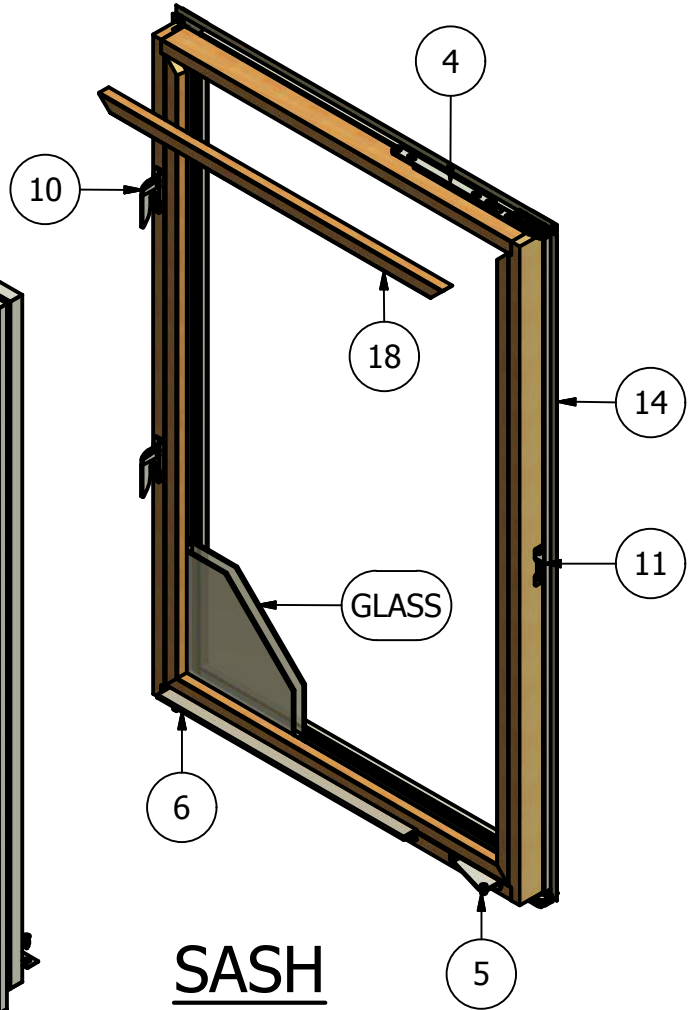

# Revive Series Clad Casement (Operating) Parts Identification

**FRAME**  
INTERIOR VIEW

**SASH**  
INTERIOR VIEW

**LH SHOWN**

# Revive Series Clad Casement (Operating) Parts Identification

Image	Item #	Description	Color / Finish / Size	Spec	Old	New SAP
	1	Dual Arm Operator (LH Shown) Used on 20-32 Sizes	Standard	LH	542019	10052934
			Standard	RH	542119	10052936
			Seacoast	LH	542130	10053131
			Seacoast	RH	542131	10053409
		Dyad Operator (LH Shown) Used on 14-16 Sizes	Standard	LH	542021	10052863
			Standard	RH	542121	10052877
			Seacoast	LH	542132	10053274
			Seacoast	RH	542133	10053179
		Operator Screws #8 x 7/8" Screw (Qty.4)	Standard		508150	10053396
			Seacoast		518150	10053400
	2	Traditional Crank Handle & Crank Cover (LH Shown)  For Dyad Operator, Use Opposite Handing	Matte Black (After 10/7/16)	LH	553015	10053421
			Black (10/7/16 & Prior)	LH	552015	10055570
			Bronze	LH	552014	10053280
			Champagne	LH	552013	10053416
			Brass	LH	552018	10053418
			Satin Nickel	LH	552017	10053182
			White	LH	552012	10053095
			Oil Rubbed Bronze	LH	552016	10053417
			Faux Bronze	LH	552019	10053281
			Matte Black (After 10/7/16)	RH	553115	10053287
			Black (10/7/16 & Prior)	RH	552115	10056275
			Bronze	RH	552114	10053282
			Champagne	RH	552113	10053419
			Brass	RH	552118	10053283
			Satin Nickel	RH	552117	10053420
			White	RH	552112	10053133
			Oil Rubbed Bronze	RH	552116	10053183
			Faux Bronze	RH	552119	10053108