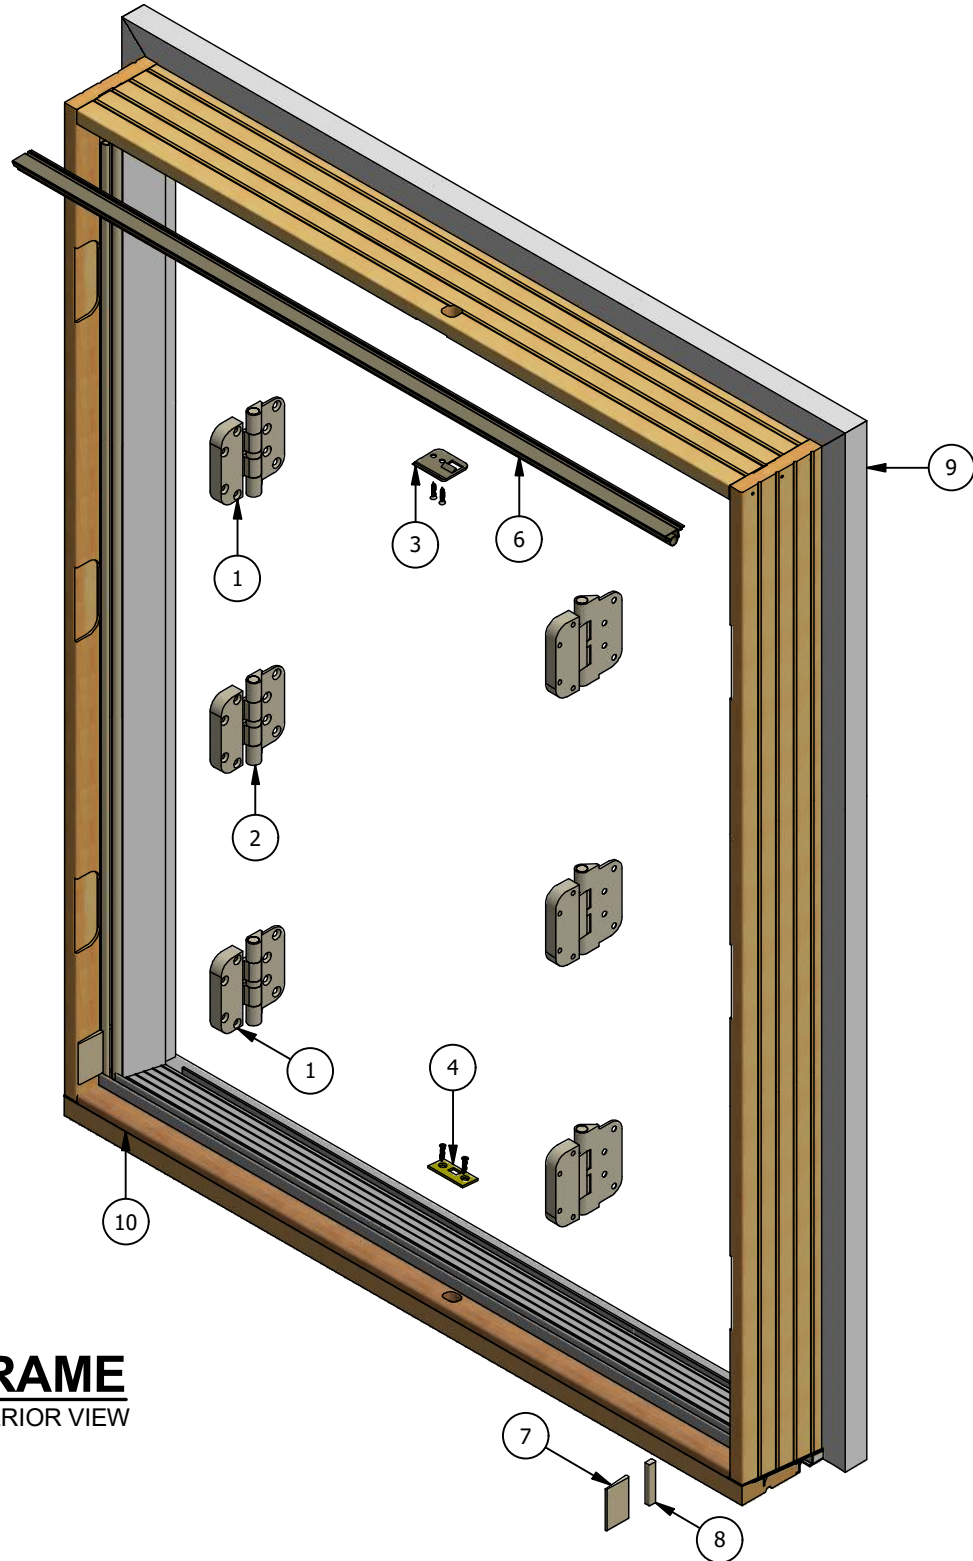

Pinnacle Series

Primed Inswing Patio Door (Bi-Hinge)

Parts Identification

FRAME
INTERIOR VIEW

Pinnacle Series

Primed Inswing Patio Door (Bi-Hinge)

Parts Identification

SECONDARY ACTIVE PANEL
INTERIOR VIEW

Adjustable Hinge Notes:

- Door heights less than 8-0 require 2 guide hinges and 1 set hinge. Door heights above 8-0 require 3 guide hinges and 1 set hinge.
- Handing is determined by which side of the panel the hinges are mounted as viewed from the exterior.
- Doors manufactured prior to Jan, 2010 have a different style of adjustable hinge. The hinges above will fit into the existing routes, however, they will look slightly different. To maintain a consistent look, replace all hinges at once.