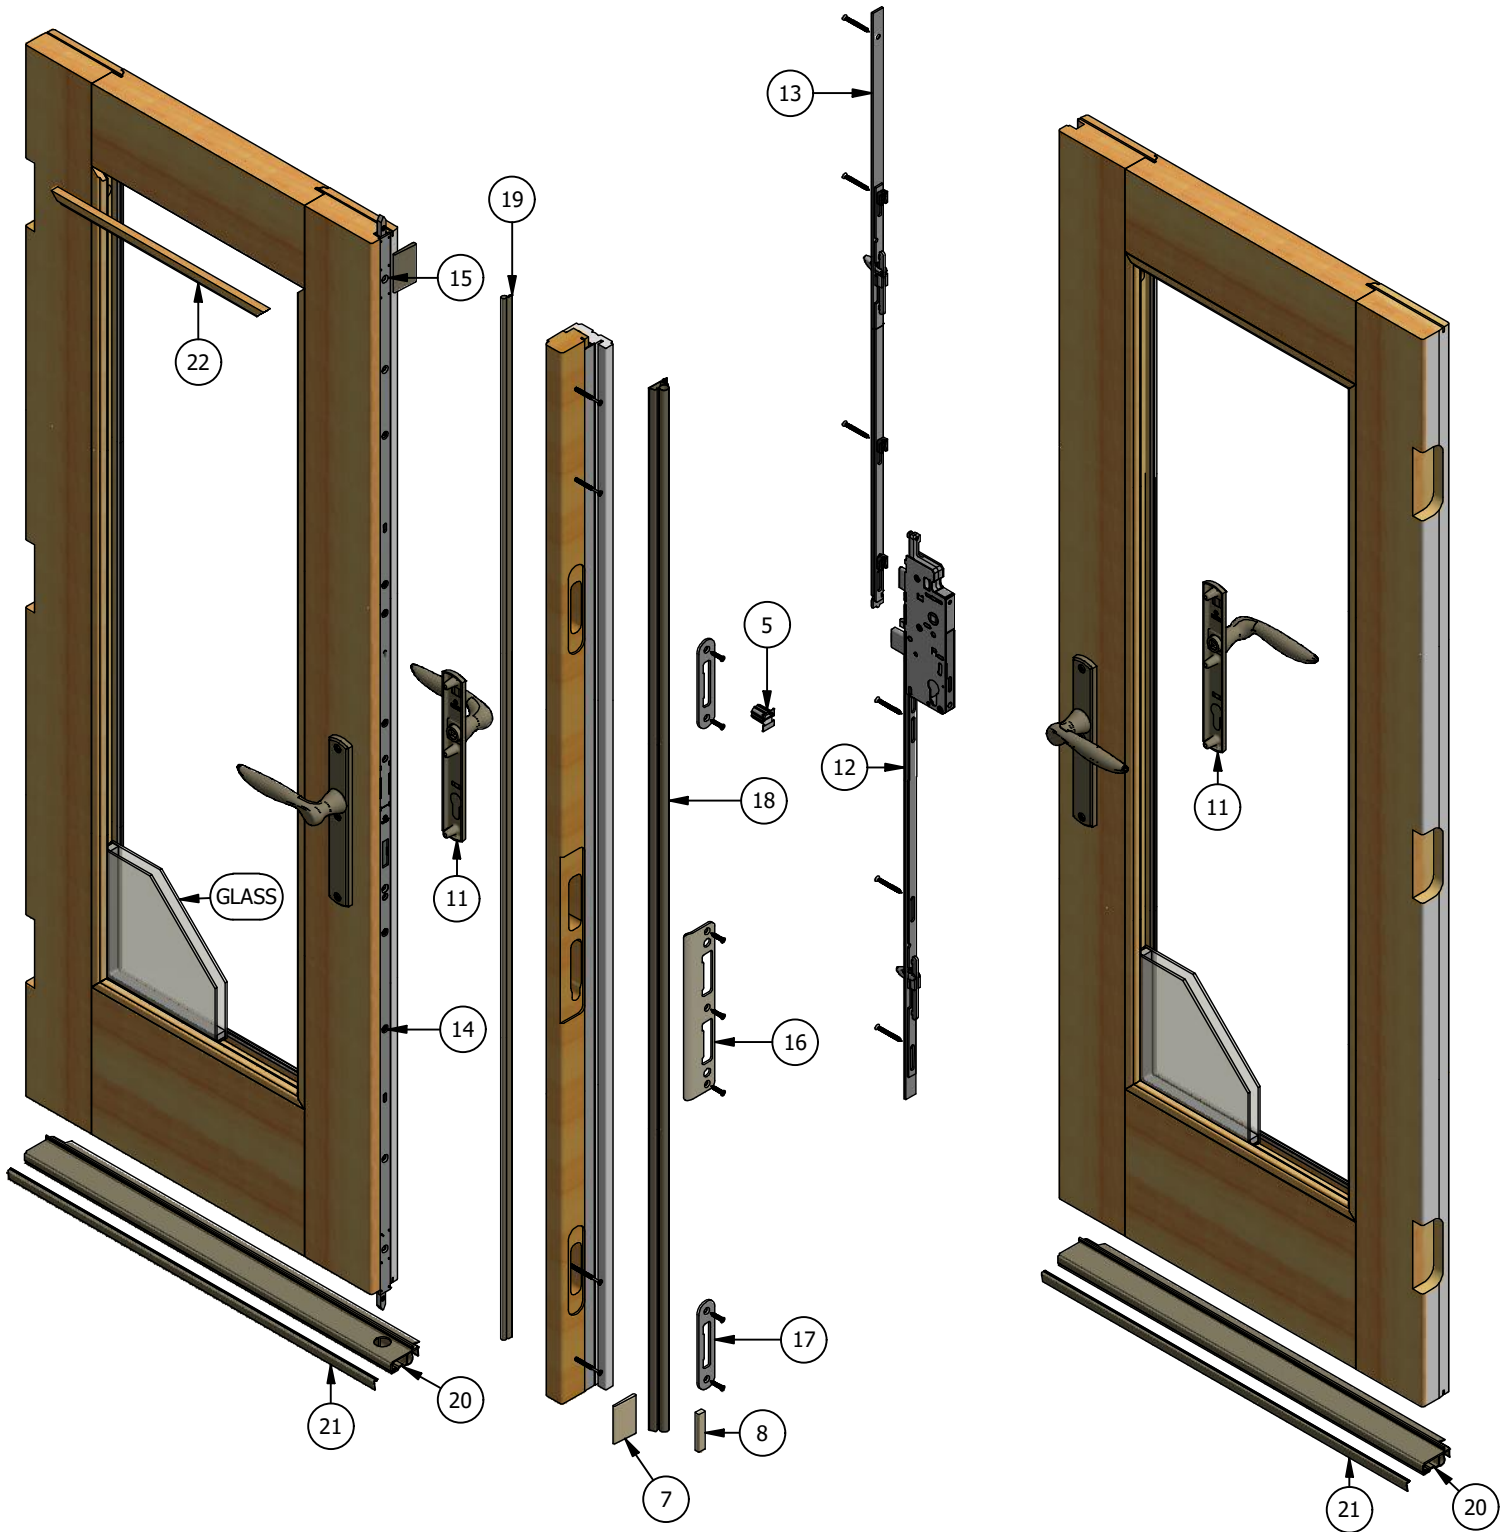

Pinnacle Series

Primed Inswing Patio Door (Bi-Hinge)

Parts Identification

FRAME
INTERIOR VIEW

Pinnacle Series

Primed Inswing Patio Door (Bi-Hinge)

Parts Identification

SECONDARY ACTIVE PANEL
INTERIOR VIEW

Adjustable Hinge Notes:

- Door heights less than 8-0 require 2 guide hinges and 1 set hinge. Door heights above 8-0 require 3 guide hinges and 1 set hinge.
- Handing is determined by which side of the panel the hinges are mounted as viewed from the exterior.
- Doors manufactured prior to Jan, 2010 have a different style of adjustable hinge. The hinges above will fit into the existing routes, however, they will look slightly different. To maintain a consistent look, replace all hinges at once.