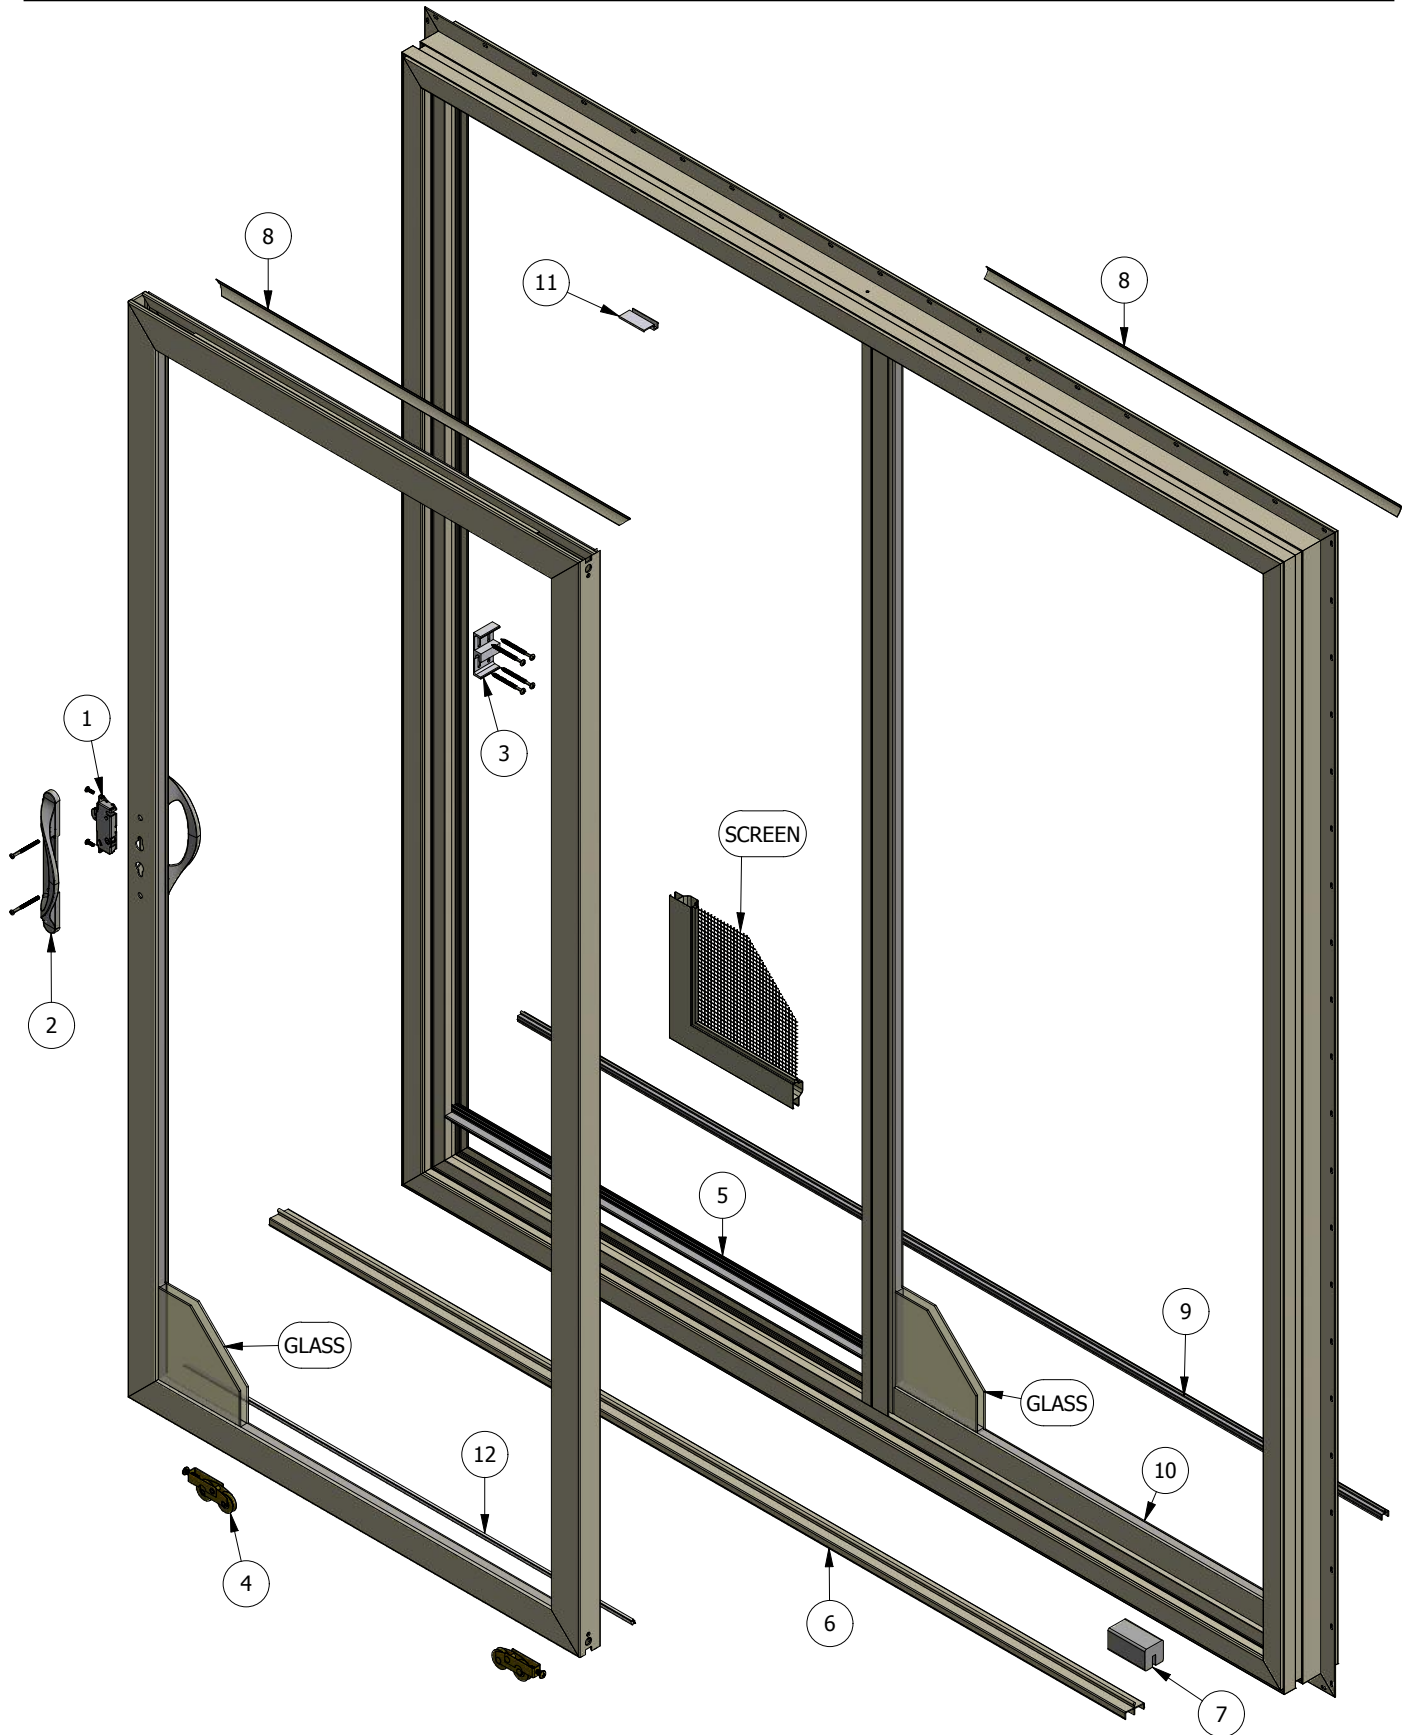

Next Dimension Classic Series

Sliding Patio Door

Parts Identification

Next Dimension Classic Series

Sliding Patio Door

Parts Identification

Image	Item #	Description	Color / Finish	Spec	Old	New SAP
	1	Locking Mechanism	Lock		668511	10054359
	2	Allure Handle Set (Including Screws) (June '15 - Current)	White - Non-Keyed		668518	10054785
			White - OX-Keyed		668520	10057828
			White - XO-Keyed		668524	10057212
			Clay - Non-Keyed		668519	10054360
			Clay - OX-Keyed		668521	10057662
			Clay - XO-Keyed		668525	10055071
			Faux Bronze - Non-Keyed	Painted Units	668508	10055270
			Faux Bronze - OX-Keyed		668517	10056815
			Faux Bronze - XO-Keyed		668523	10056460
			Faux Satin Nickel - Non-Keyed		668509	10056459
			Faux Satin Nickel - OX-Keyed		668516	10054216
Faux Satin Nickel - XO-Keyed	668522	10055663				
			Black - Non-Keyed		668526	10054704
			Black - OX-Keyed		668527	10057663
			Black - XO-Keyed		668528	10056983
			Keyed Cylinder Polished Chrome		2480040	10056681
		Handle Set Screw Pack (For Replacement Only)	Clay Faux Nickel White Faux Bronze Black		2480082 2480083 2480075 2480072 2480086	10054281 10056123 10055494 10054662
	3	Keeper	White		558512	10054694
			Clay		558514	10054212
			Black		558527	10057616
		#10 x 2.5" screw	White		2480087	10054600
			Clay		2480088	10120828
			Black		2480089	10120829
	4	Rollers	Yellow Zinc		668500	10054784
			Roller Screws		508160	10090065
		#20 x 1/4"	Standard			