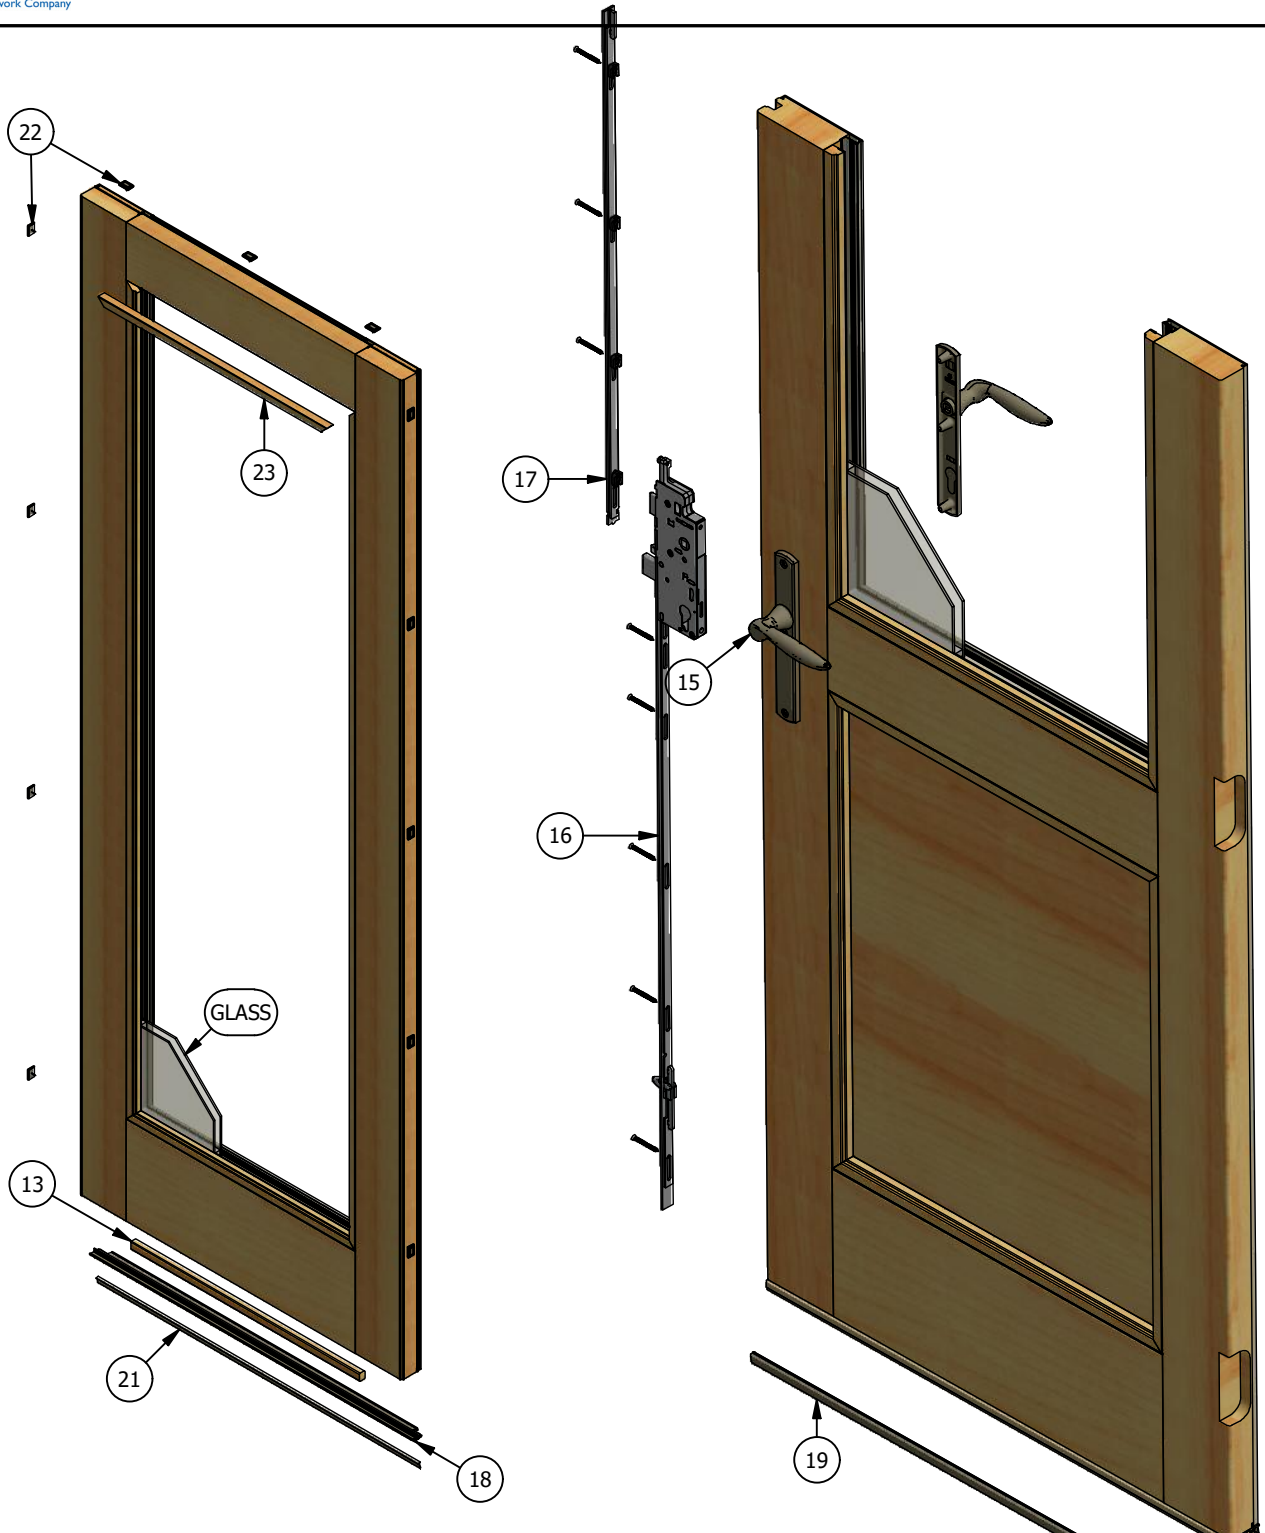

Legend HBR Series Inswing Patio Door (Stat-Active) Parts Identification

STATIONARY PANEL
INTERIOR VIEW

ACTIVE PANEL
INTERIOR VIEW
(PANEL OPTION SHOWN)

Legend HBR Series

Inswing Patio Door (Stat-Active)

Parts Identification

Image	Item #	Description	Color / Finish / Size	Spec	Old	New SAP
	1	Jamb/Astragal Strike Plate With Screws	Brass Antique Brass Oil Rubbed Bronze Polished Chrome Brushed Chrome Gold Powder Coat Matte Black White Satin Nickel Antique Nickel Faux Bronze		2384089 2384094 2385295 2384092 2384091 2384137 2384097 2384096 2384090 2384095 2385295	10055864 10055367 10055154 10055865 10056644 10055883 10055867 10055123 10054936 10055866 10055154
		Jamb Strike Pocket Cover (For Jamb Strike Doors Only)	Black		2384219	10055131
	2	Tongue Strike Plate Multi-Point Only	Stainless Steel		2384211	10055383
		Tongue Strike Plate Screws	Stainless Steel		2370091	10053333
	3	Adjustable Guide Hinge (Non-Handed)	Brass Antique Brass Oil Rubbed Bronze Polished Chrome Brushed Chrome Gold Powder Coat Matte Black White Satin Nickel Antique Nickel Faux Bronze		2398031 2398016 2398001 2398028 2398019 2397998 2398010 2398025 2398013 2398022 2398004	10056096 10056089 10056082 10056095 10055479 10120555 10055477 10055180 10056677 10056092 10055028
	4	Strike Plug			2381648	10089408