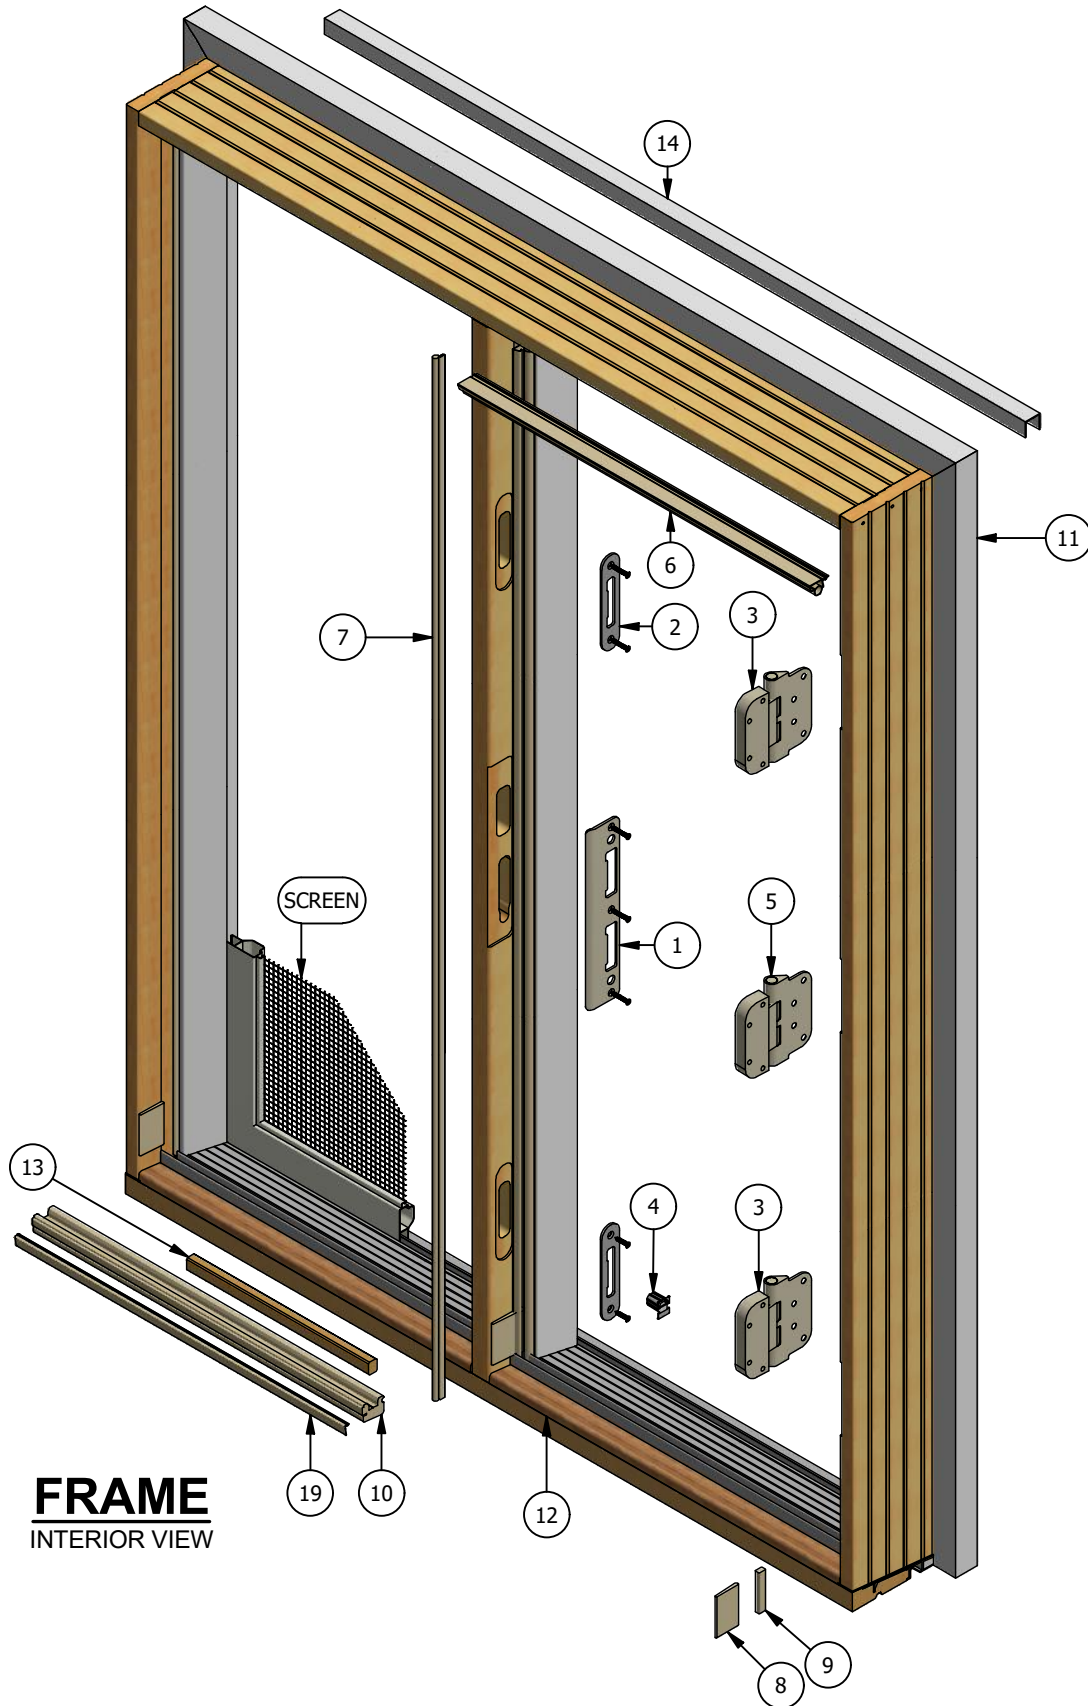

WINDSOR
WINDOWS & DOORS
A Woodgrain Millwork Company

Legend HBR Series Inswing Patio Door (Stat-Active) Parts Identification