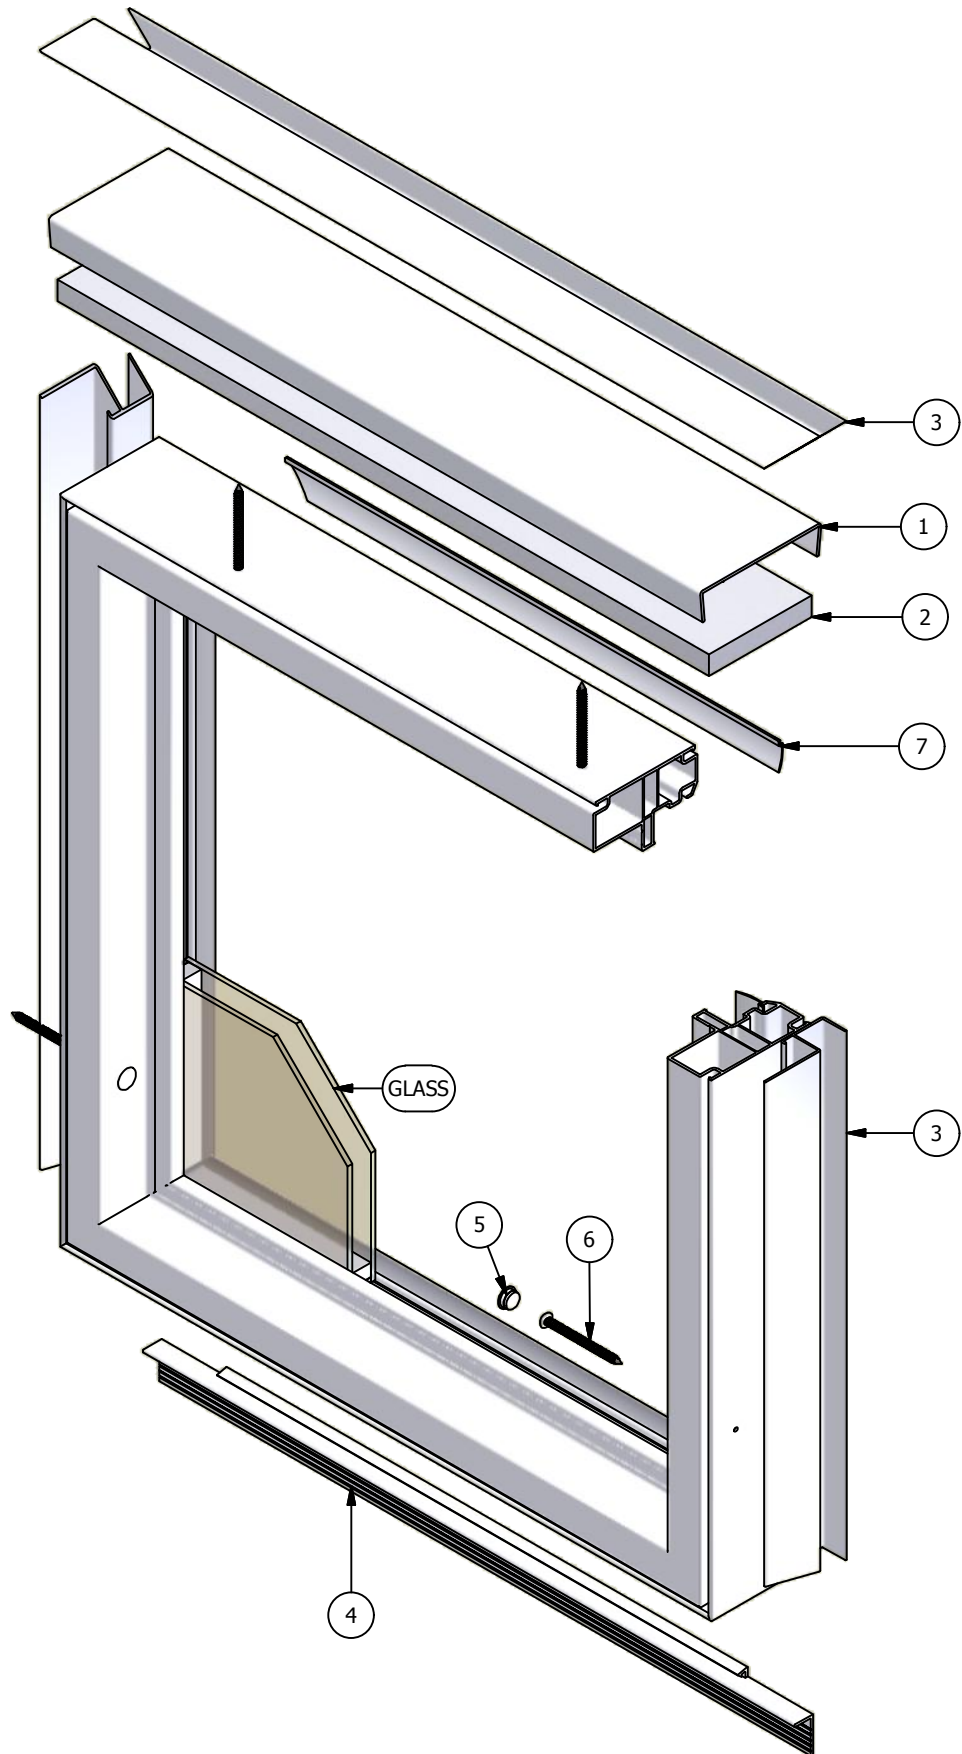

Revive Series Vinyl Single Hung (Fixed) Parts Identification

Image	Item #	Description	Color / Finish	Spec	Old	New SAP
 Not Shown on Assembly Dwg	1	Head Expander (Qty. 1)	White Clay		900755 901855	10054630 10054252
 Not Shown on Assembly Dwg	2	Head Expander Foam (Qty. 1)			2388409	10054569
 Not Shown on Assembly Dwg	3	Head & Side Exterior Cover (Side: Qty. 2; Head: Qty. 1)	White Clay		900745 901845	10054721 10054404
 Not Shown on Assembly Dwg	4	Sill Cover (Qty. 1)	White Clay		900760 901860	10054722 10054055
 Not Shown on Assembly Dwg	5	3/8" Hole Cap (Qty. 4)	White Clay		558242 558245	10054614 10054692
 Not Shown on Assembly Dwg	6	Frame Screw #8 x 2" (Qty. 4)			518200	10056223

Image	Item #	Description	Color / Finish	Spec	Old	New SAP
	7	Glazing Bead	White Clay Bronze Black Tan Ivory Cinnamon Green White	13'	900043 901043 900043-BZ 900043-BK 900043-T 900043-I 900043-C 900043-G 900043-W	10054560 10054247 10116543 10055281 10116540 10116542 10116541 10116538 10116539
No Image		Glazing Tape 1/16" x 1/2"	White	216' Roll	394100	10055200