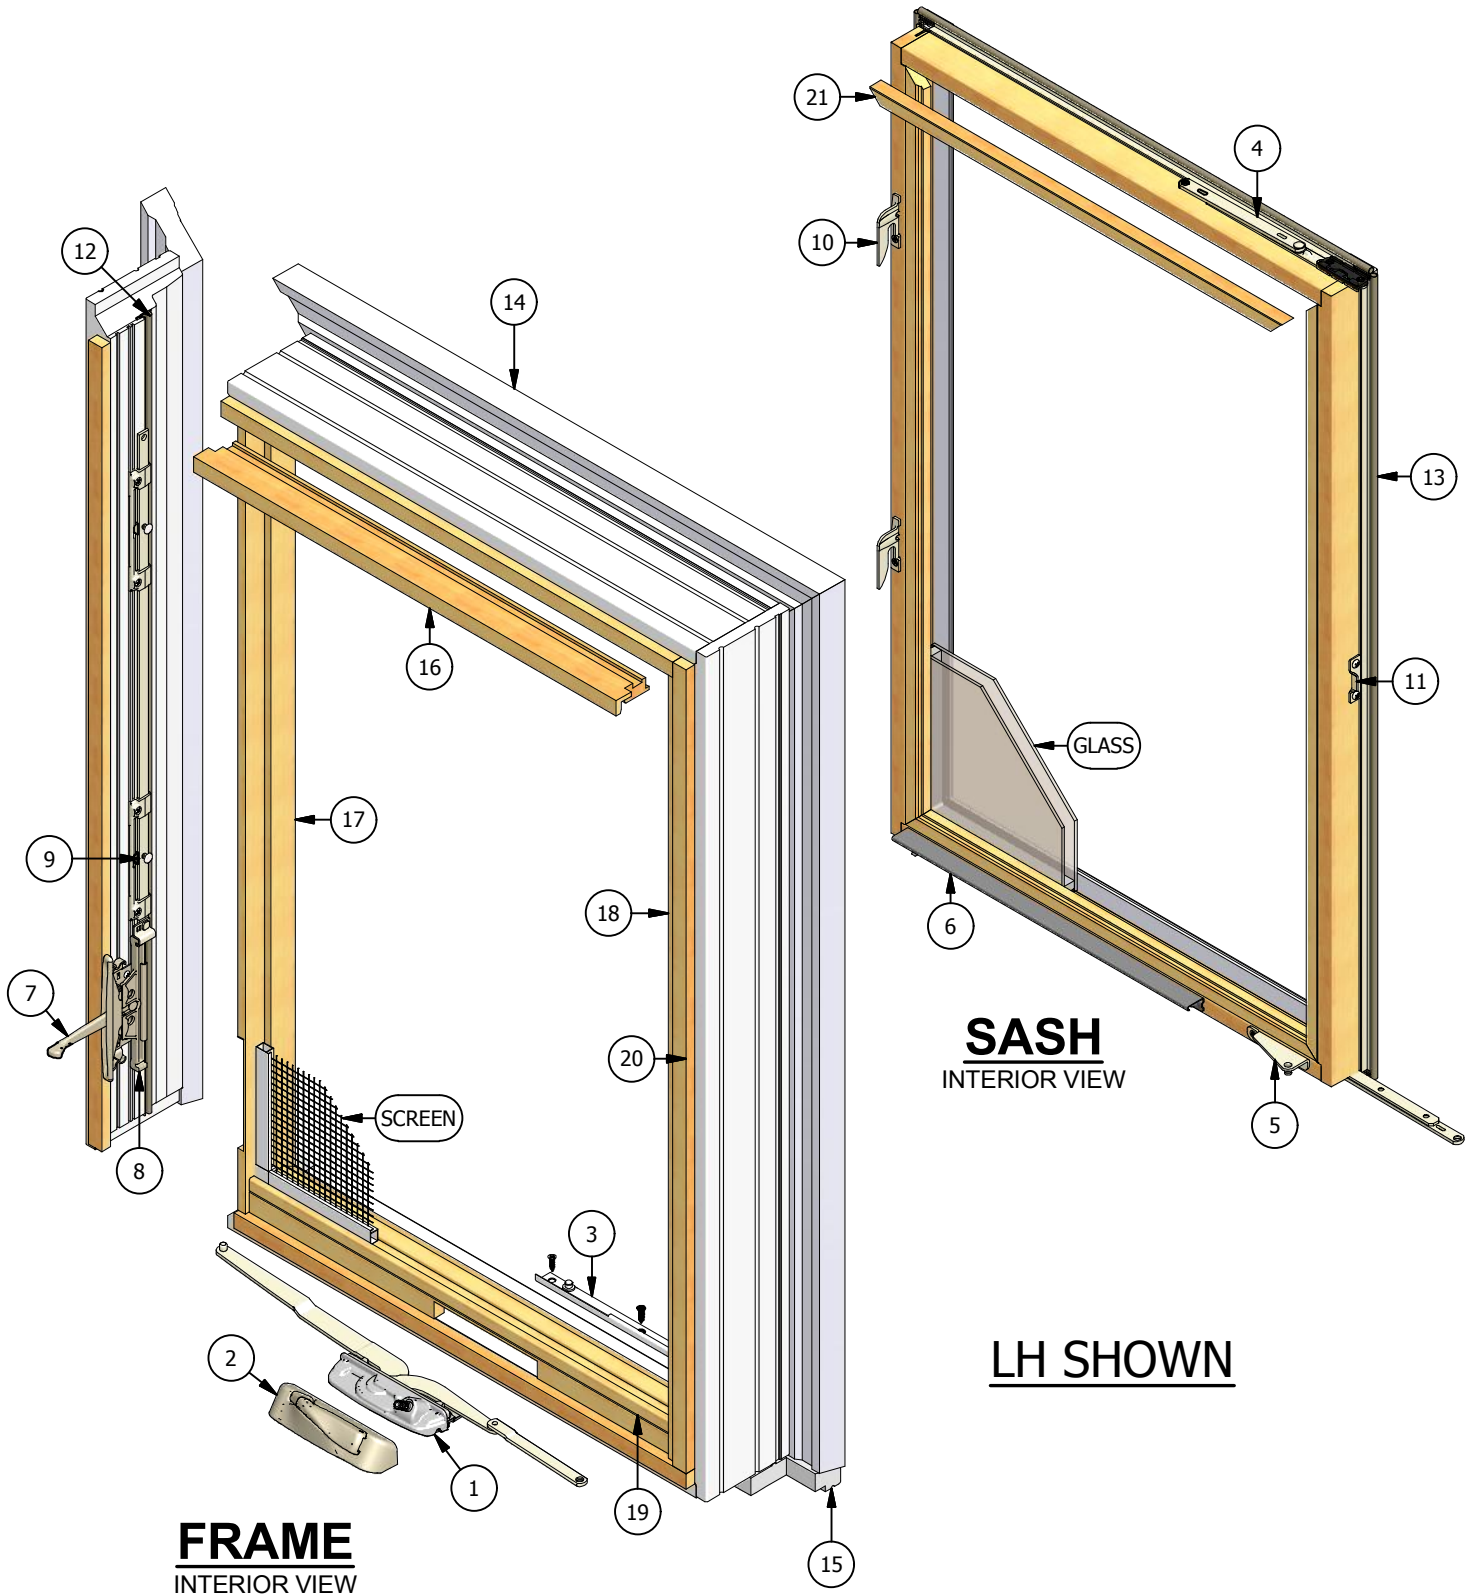

Legend Series

Casement (Operating)

Parts Identification

WINDSOR
WINDOWS & DOORS
A Woodgrain Millwork Company

Legend Series Casement (Operating) Parts Identification

Image	Item #	Description	Color / Finish / Size	Spec	Old	New SAP		
	1	Dual Arm Operator (LH Shown) (April '06 - Current) Used on 20-32 Sizes	Standard Standard Seacoast Seacoast	LH RH LH RH	542019 542119 542130 542131	10052934 10052936 10053131 10053409		
		Dyad Operator (LH Shown) (April '06 - Current) Used on 14-16 Sizes	Standard Standard Seacoast Seacoast	LH RH LH RH	542021 542121 542132 542133	10052863 10052877 10053274 10053179		
		Operator Screws #8 x 7/8" Screw (Qty.4)	Standard Seacoast		508150 518150	10053396 10053400		
				Single Arm Operator (June '00 - March '06)	Standard Standard	LH RH	540023 540024	10055218 10056256
				Dual Hinge Arm Operator (June '00 - March '06)	Standard Standard	LH RH	540037 540038	10056260 10055047
				Egress Hinge Arm Operator (June '00 - March '06)	Standard Standard	LH RH	540019 540020	10055560 10056255
				Operator Screws #8 x 7/8" Screw			508150	10053396
				Not Shown on Assembly Dwg				
			2	Traditional Crank Handle & Crank Cover (LH Shown) (April '06 - Current) For Dyad Operator, Use Opposite Handing	Matte Black (After 10/7/16)	LH	553015	10053421
Black (10/7/16 & Prior)	LH				552015	10055570		
Bronze	LH				552014	10053280		
Champagne	LH				552013	10053416		
Brass	LH				552018	10053418		
Satin Nickel	LH				552017	10053182		
White	LH				552012	10053095		
Oil Rubbed Bronze	LH				552016	10053417		
Faux Bronze	LH				552019	10053281		
Matte Black (After 10/7/16)	RH				553115	10053287		
Black (10/7/16 & Prior)	RH				552115	10056275		
Bronze	RH				552114	10053282		
Champagne	RH				552113	10053419		
Brass	RH				552118	10053283		
Satin Nickel	RH				552117	10053420		
White	RH				552112	10053133		
Oil Rubbed Bronze	RH				552116	10053183		
Faux Bronze	RH	552119	10053108					