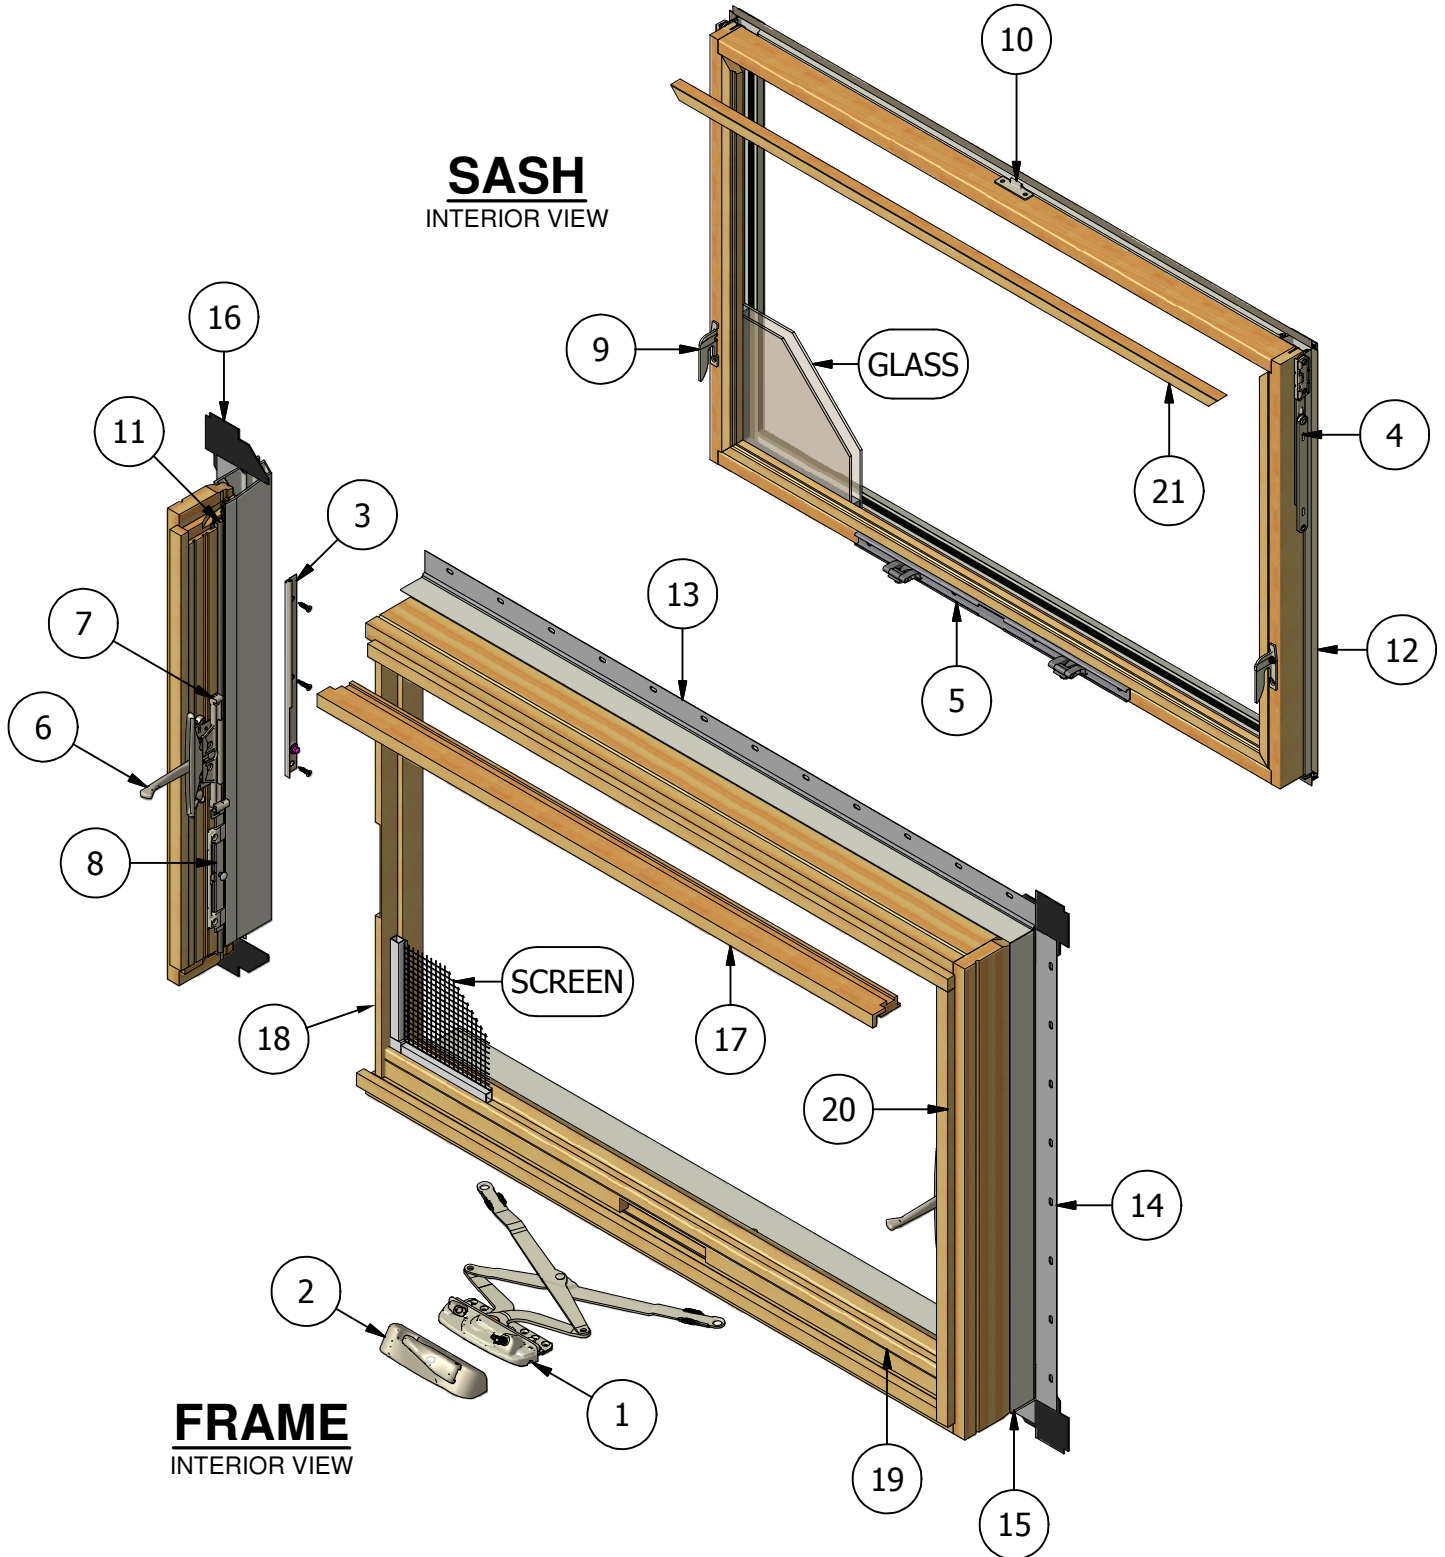

Pinnacle Series

Clad Awning

Parts Identification

Pinnacle Series

Clad Awning

Parts Identification

Image	Item #	Description	Color / Finish / Size	Spec	Old	New SAP
	1	Operator (April '06 - Current)	Standard Seacoast		542029 542136	10053406 10053107
		Operator Screws #8 x 7/8" Screw (Qty.4)	Standard Seacoast		508150 518150	10053396 10053400
		Operator Clip (April '06 - Current)			31879	10055199
    Not Shown on Assembly Dwg		Operator 16 1/8" (For 20" glass width & below) (June '00 - March '06)	Bronze White Brass (No Longer Available) Champagne		540028 542075 541043 540042 540056	10057591 10057594
		Operator 21 1/2" (For glass width < 20") (June '00 - March '06)	White (No Longer Available) Brass (No Longer Available)		540029 542070 541044 540043 540059	10054779 10056966
		Operator Screws #8 x 7/8" Screw			508150	10053396
		Sash Center Hook (June '00 - March '06)			542065	10056258

Pinnacle Series

Clad Awning

Parts Identification

Image	Item #	Description	Color / Finish / Size	Spec	Old	New SAP
	2	Traditional Crank Handle & Crank Cover (April '06 - Current)	Matte Black (After 10/7/16) Black (10/7/16 & Prior) Bronze Champagne Brass Satin Nickel White Oil Rubbed Bronze Faux Bronze		553015 552015 552014 552013 552018 552017 552012 552016 552019	10117053 10055570 10117040 10117048 10117050 10117037 10117033 10117049 10117041
 Not Shown on Assembly Dwg		Contemporary Crank Handle & Crank Cover	White Champagne Bronze Black Oil Rubbed Bronze Satin Nickel Brass Faux Bronze		556012 556013 556014 556015 556016 556017 556018 556019	10117072 10117073 10117074 10117075 10117076 10117077 10117078 10117079
 Not Shown on Assembly Dwg		Contour Crank Handle (June '00 - March '06)	Bronze White Brass Champagne Black		558219 558218 558220 558222 558228	10056287 10055576 10055226 10055051
 Not Shown on Assembly Dwg		Folding Crank Handle (June '00 - March '06)	Bronze White Brass Champagne Black		548012 548011 548013 548016 548018	10057602 10057178 10057811 10057603